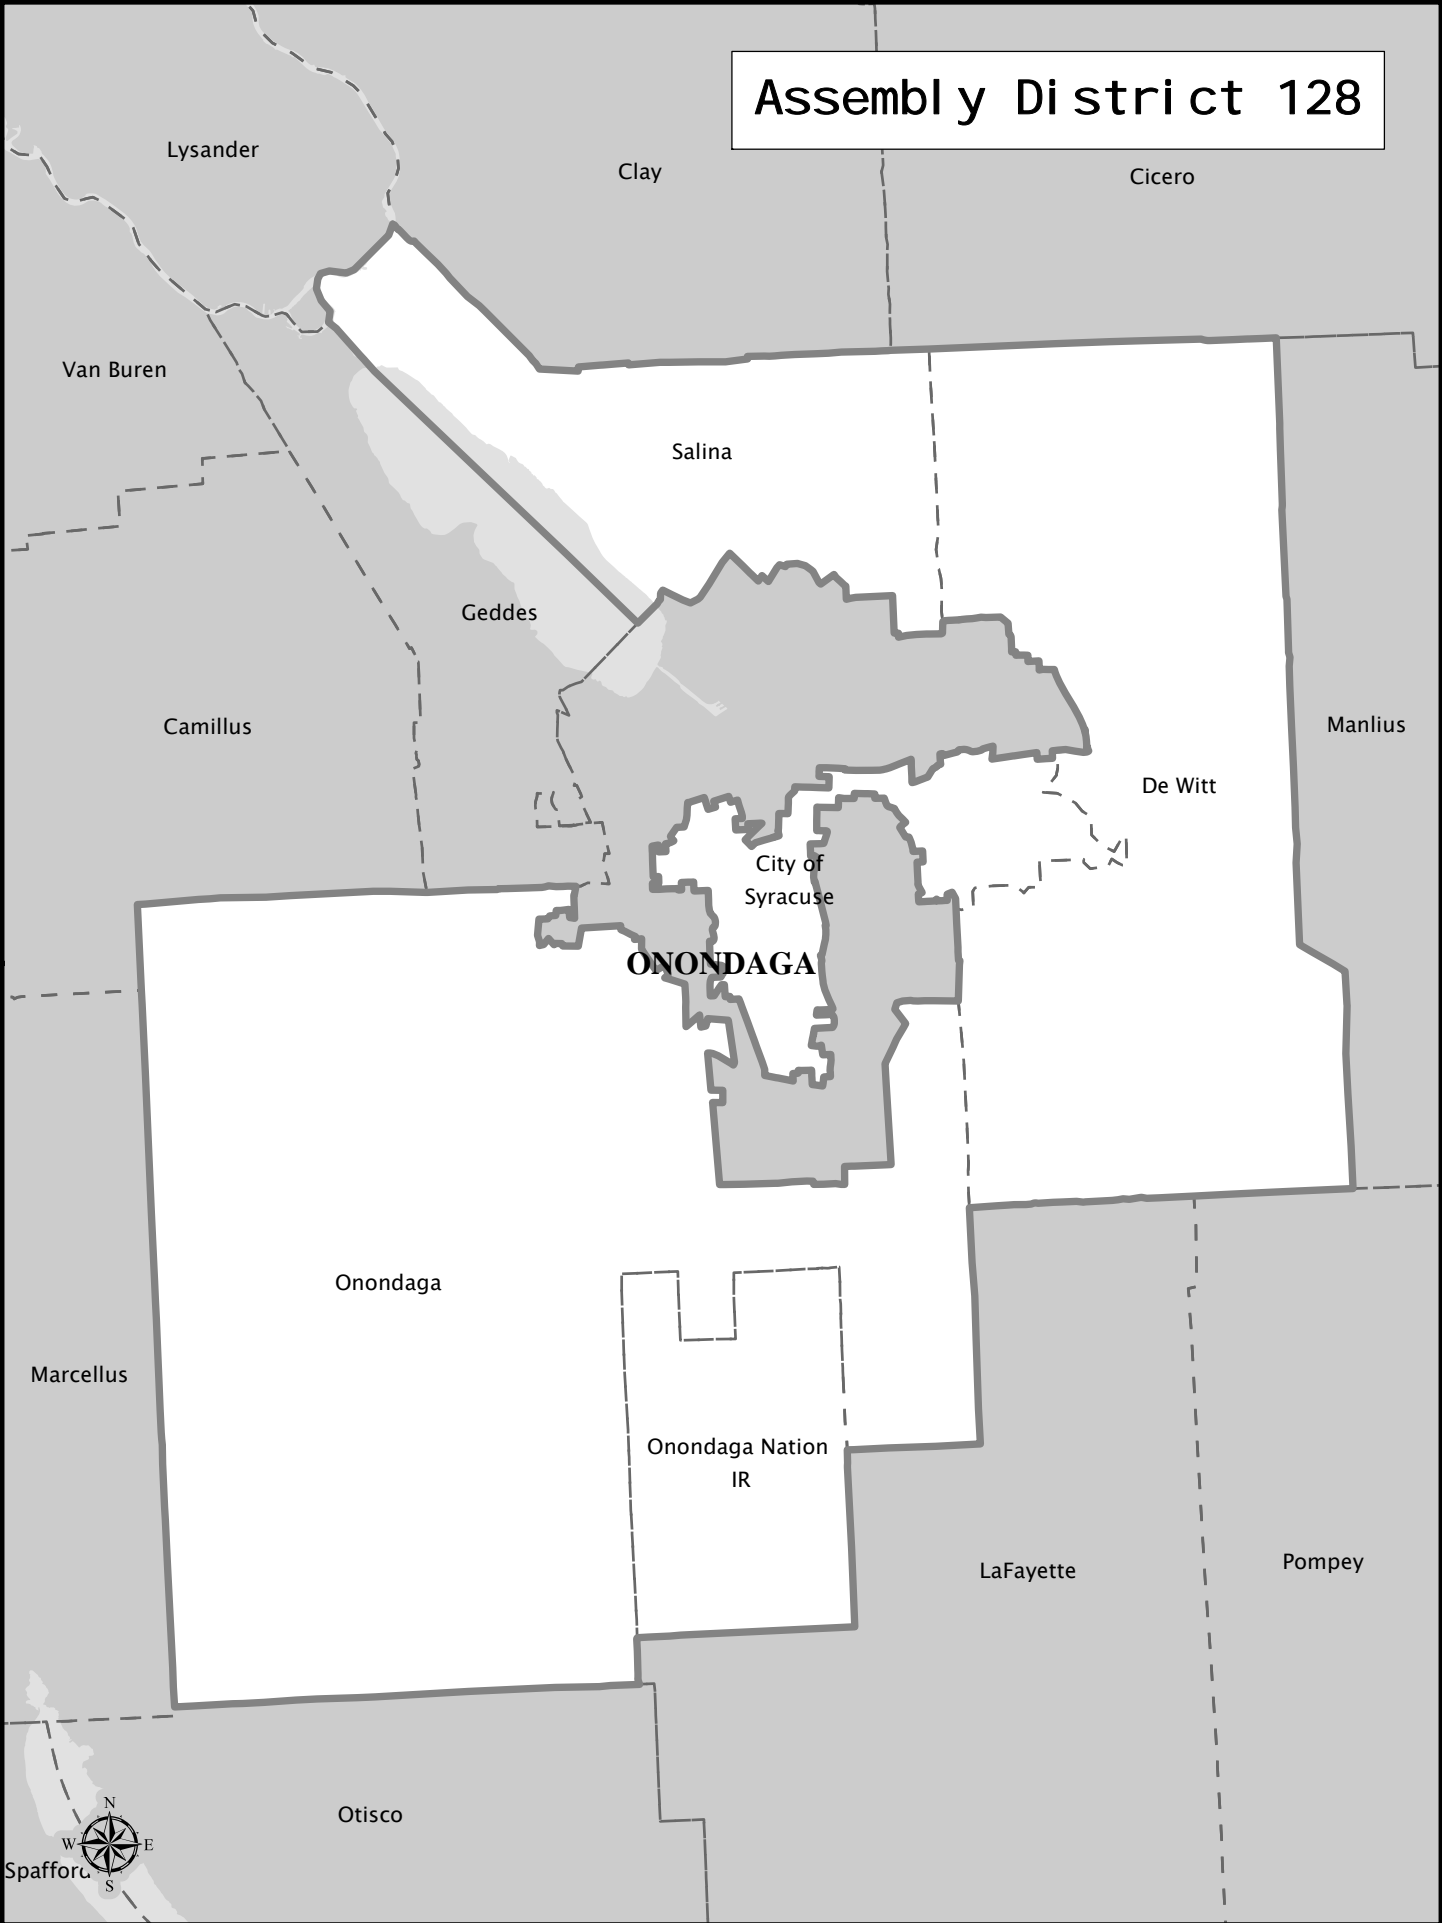

Assembly District 128

Assembly District 128

Adjusted Total Population : 130,042
Deviation : 953
Deviation Percentage : 0.74

	NH White	NH Black	Hispanic	NH Asian	NH Amlnd	NH Hwn	NH Multi	NH Other	Unknown
Total	85,766	28,184	7,681	3,206	1,453	32	3,498	220	2
% of Total	65.95	21.67	5.91	2.47	1.12	0.02	2.69	0.17	0.00
Total 18+	69,733	18,761	4,623	2,452	1,202	27	1,574	126	2
% of 18+	70.79	19.05	4.69	2.49	1.22	0.03	1.60	0.13	0.00

Department Of Justice									
	NH White	NH Black	Hispanic	NH Asian	NH Amlnd	NH Hwn	NH Multi	NH Other	Unknown
Total	85,766	29,879	7,681	3,607	2,004	51	778	274	2
% of Total	65.95	22.98	5.91	2.77	1.54	0.04	0.60	0.21	0.00
Total 18+	69,733	19,265	4,623	2,662	1,556	34	454	171	2
% of 18+	70.79	19.56	4.69	2.70	1.58	0.03	0.46	0.17	0.00