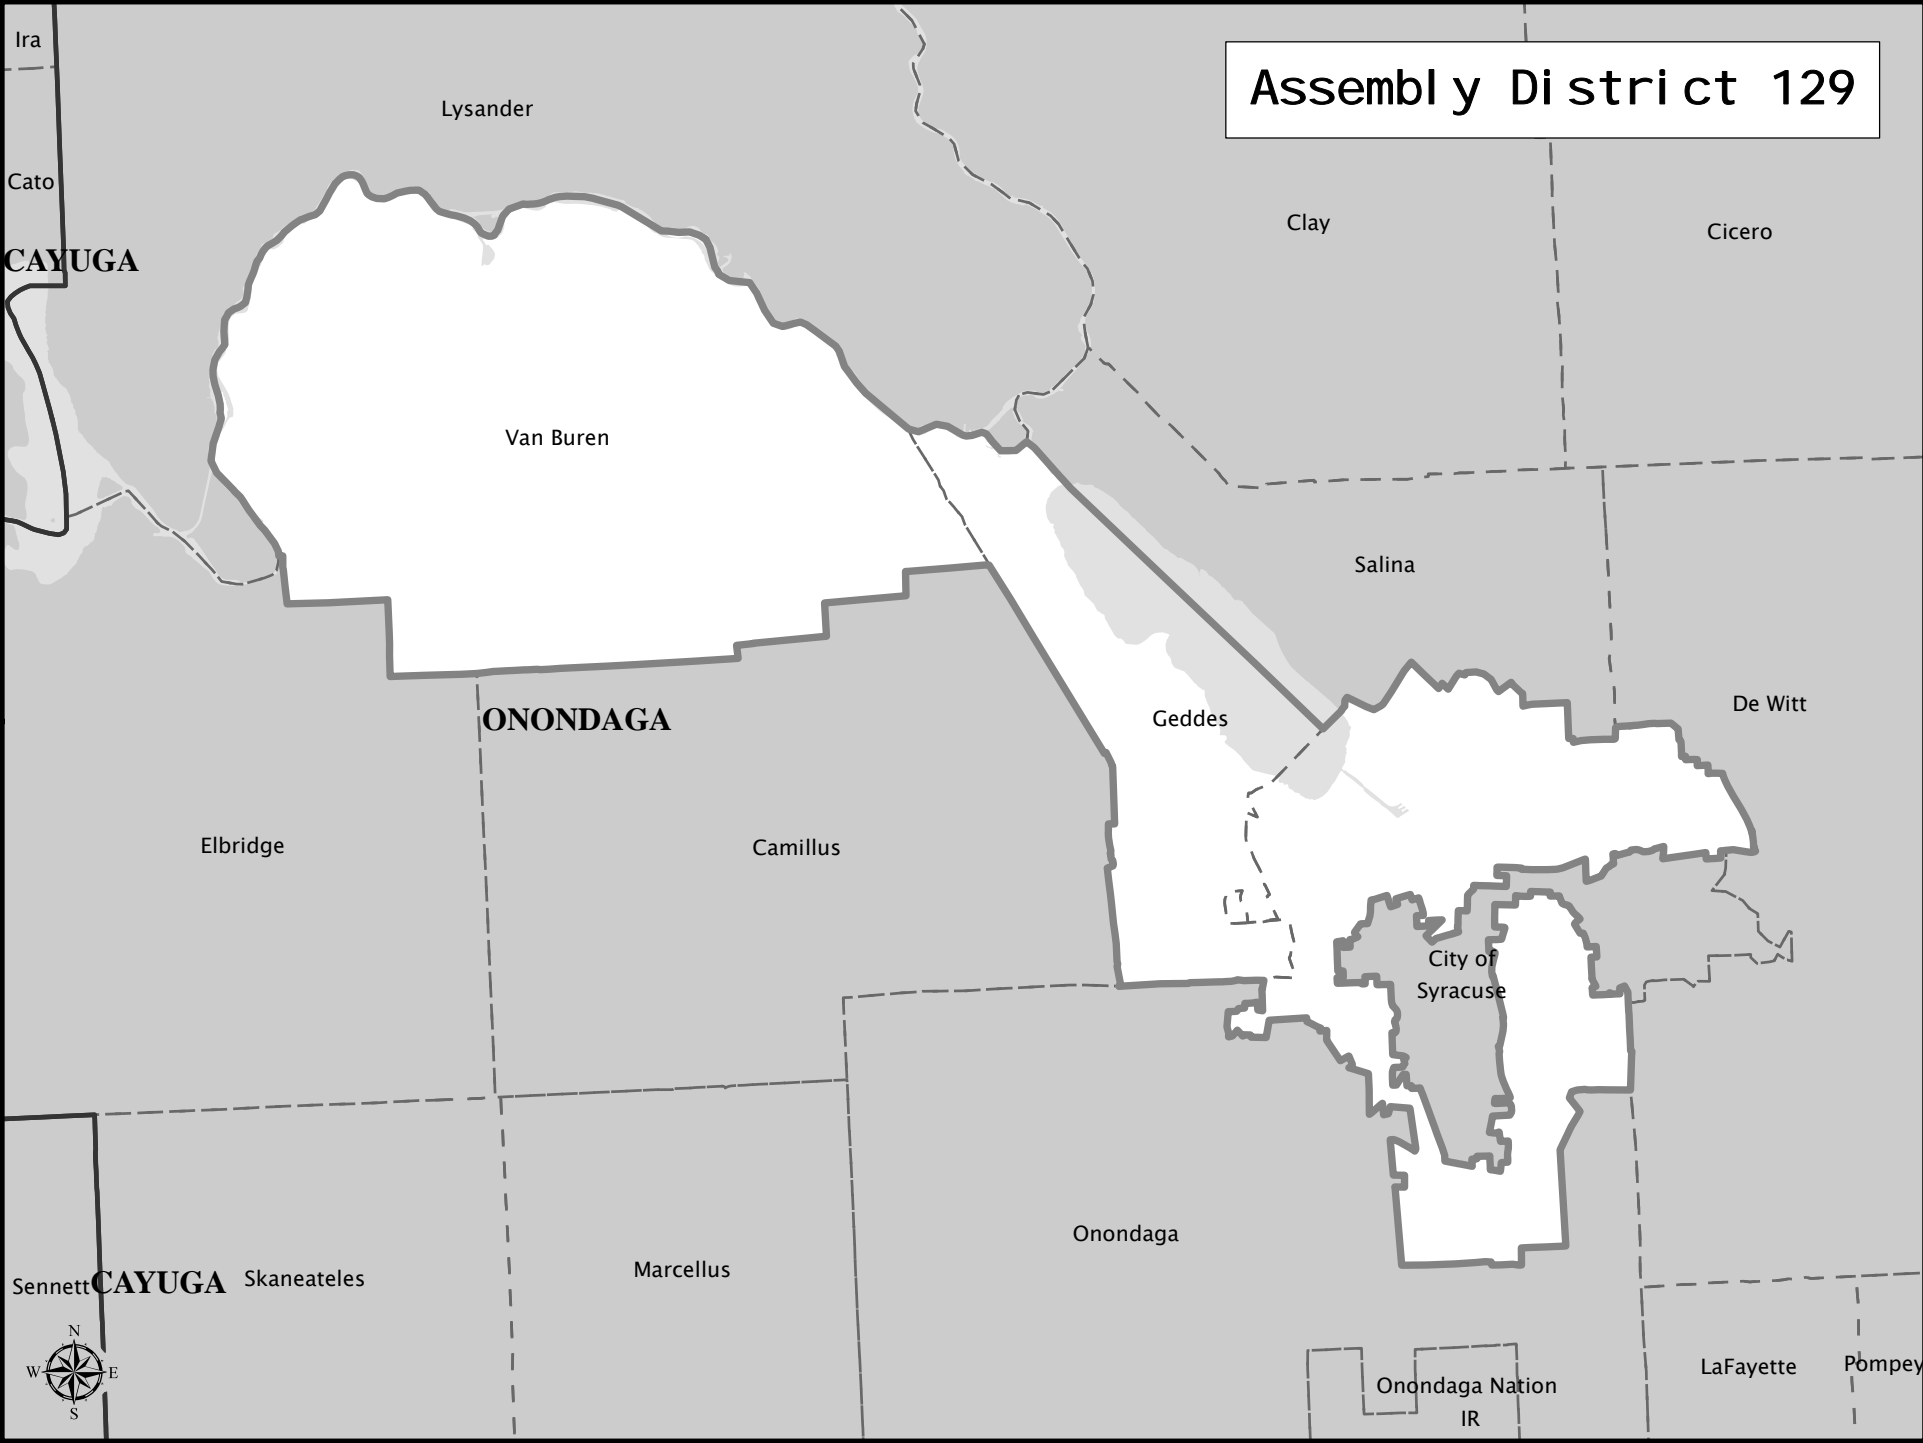

Assembly District 129

Ira

Cato

CAYUGA

Lysander

Assembly District 129

Clay

Cicero

Sennett **CAYUGA**

Skaneateles

Marcellus

Onondaga

Onondaga Nation
IR

LaFayette

Pompey

Assembly District 129