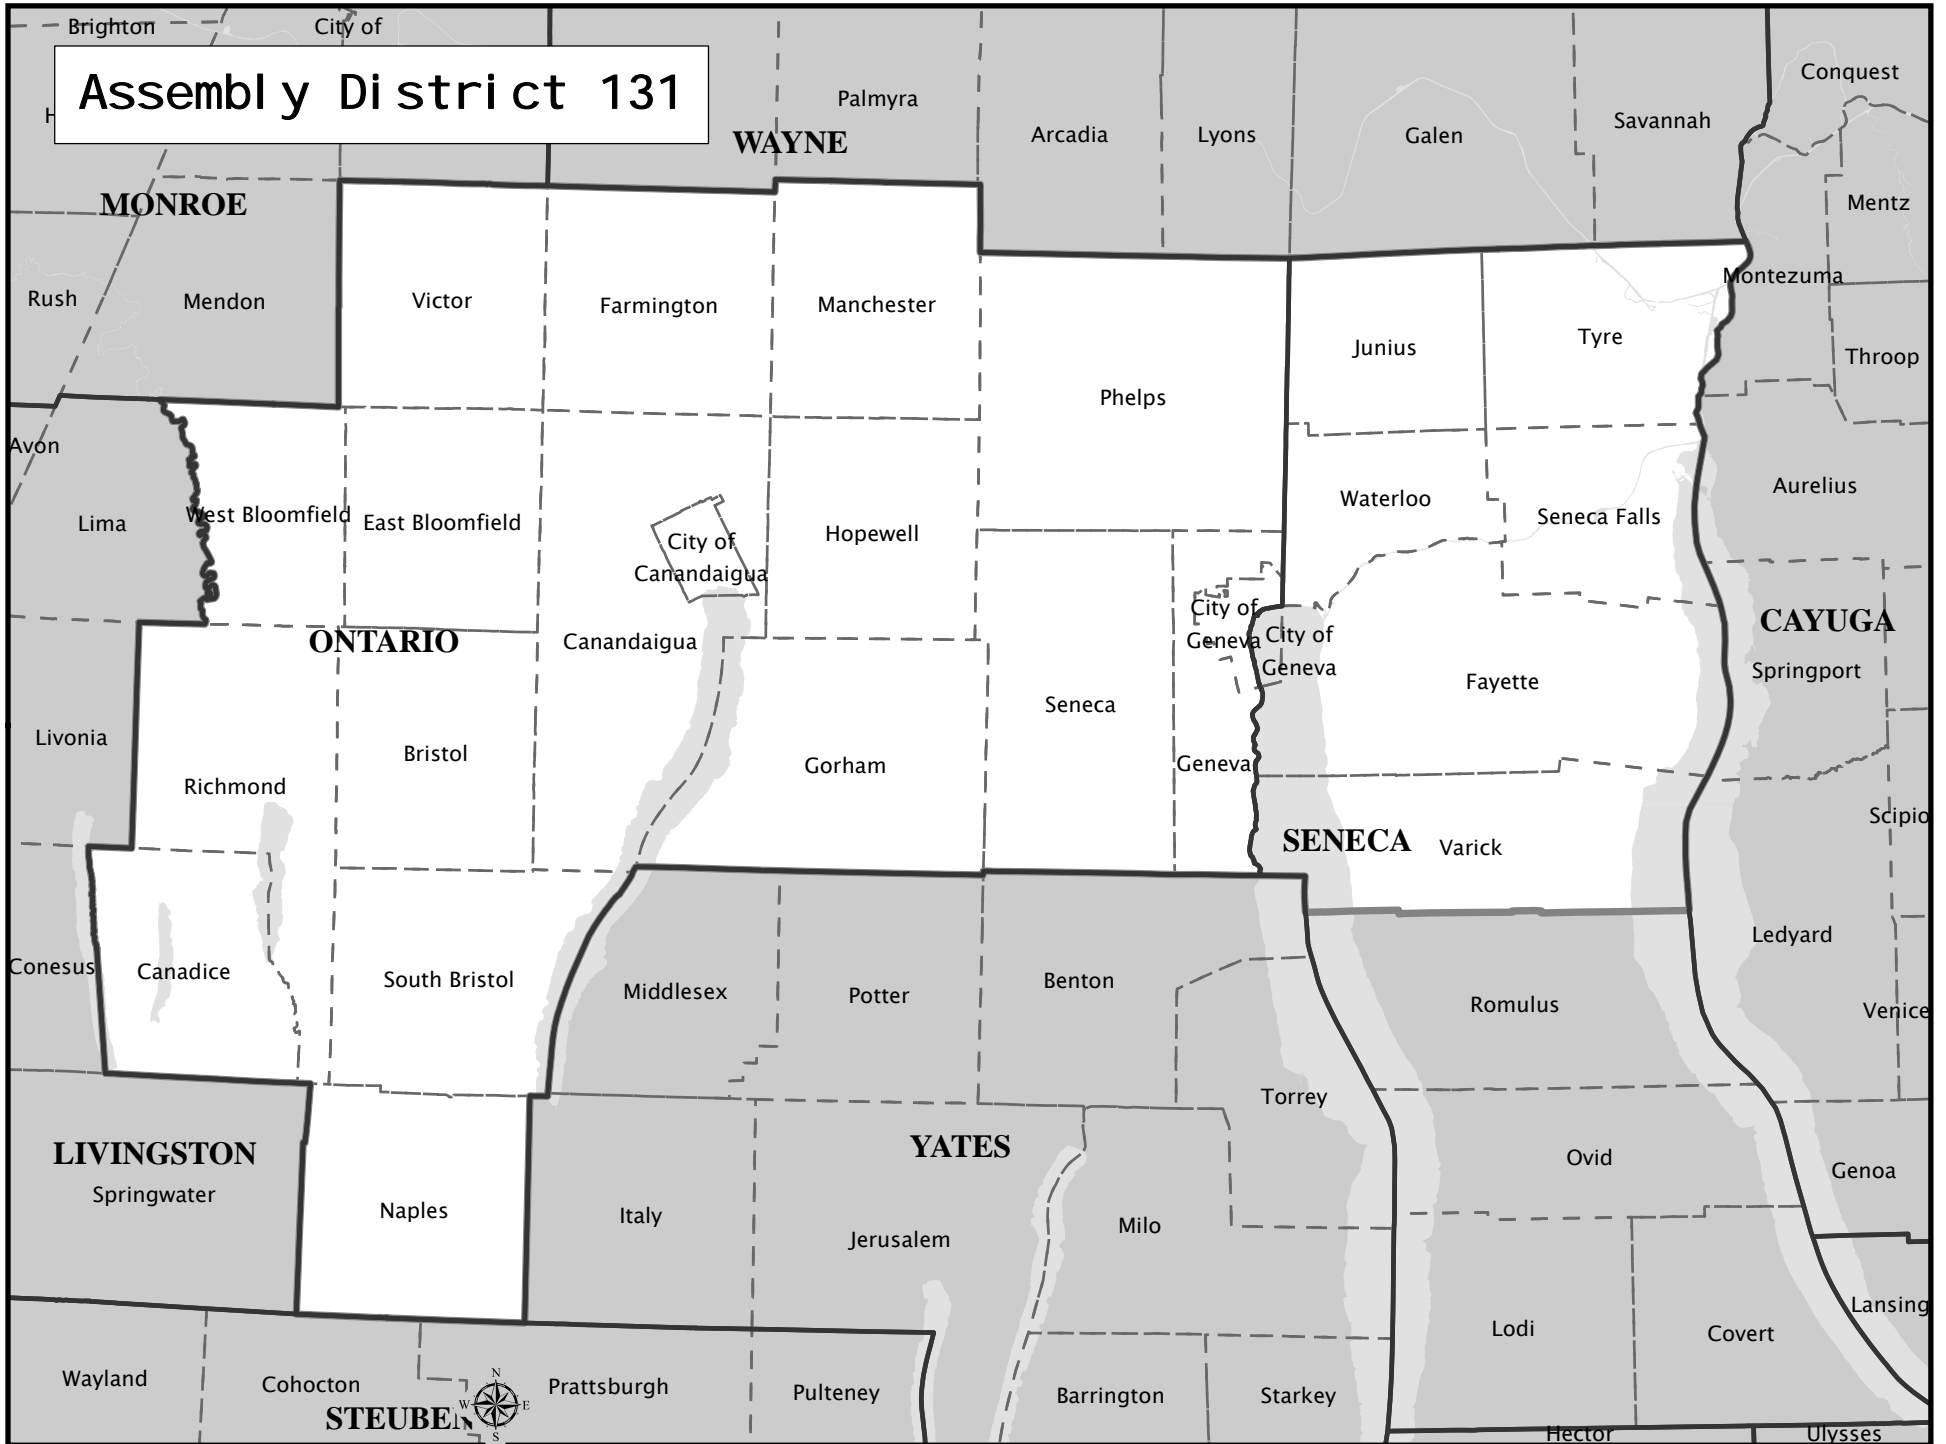

# Assembly District 131

**Assembly District 131**

**Adjusted Total Population :** 133,214  
**Deviation :** 4,125  
**Deviation Percentage :** 3.20

	NH White	NH Black	Hispanic	NH Asian	NH Amlnd	NH Hwn	NH Multi	NH Other	Unknown
<b>Total</b>	122,907	2,607	4,198	1,310	306	17	1,781	88	0
<b>% of Total</b>	92.26	1.96	3.15	0.98	0.23	0.01	1.34	0.07	0.00
<b>Total 18+</b>	96,891	1,838	2,582	946	233	15	802	44	0
<b>% of 18+</b>	93.75	1.78	2.50	0.92	0.23	0.01	0.78	0.04	0.00

<b>Department Of Justice</b>									
	NH White	NH Black	Hispanic	NH Asian	NH Amlnd	NH Hwn	NH Multi	NH Other	Unknown
<b>Total</b>	122,907	3,391	4,198	1,618	747	38	208	107	0
<b>% of Total</b>	92.26	2.55	3.15	1.21	0.56	0.03	0.16	0.08	0.00
<b>Total 18+</b>	96,891	2,034	2,582	1,086	553	22	123	60	0
<b>% of 18+</b>	93.75	1.97	2.50	1.05	0.54	0.02	0.12	0.06	0.00