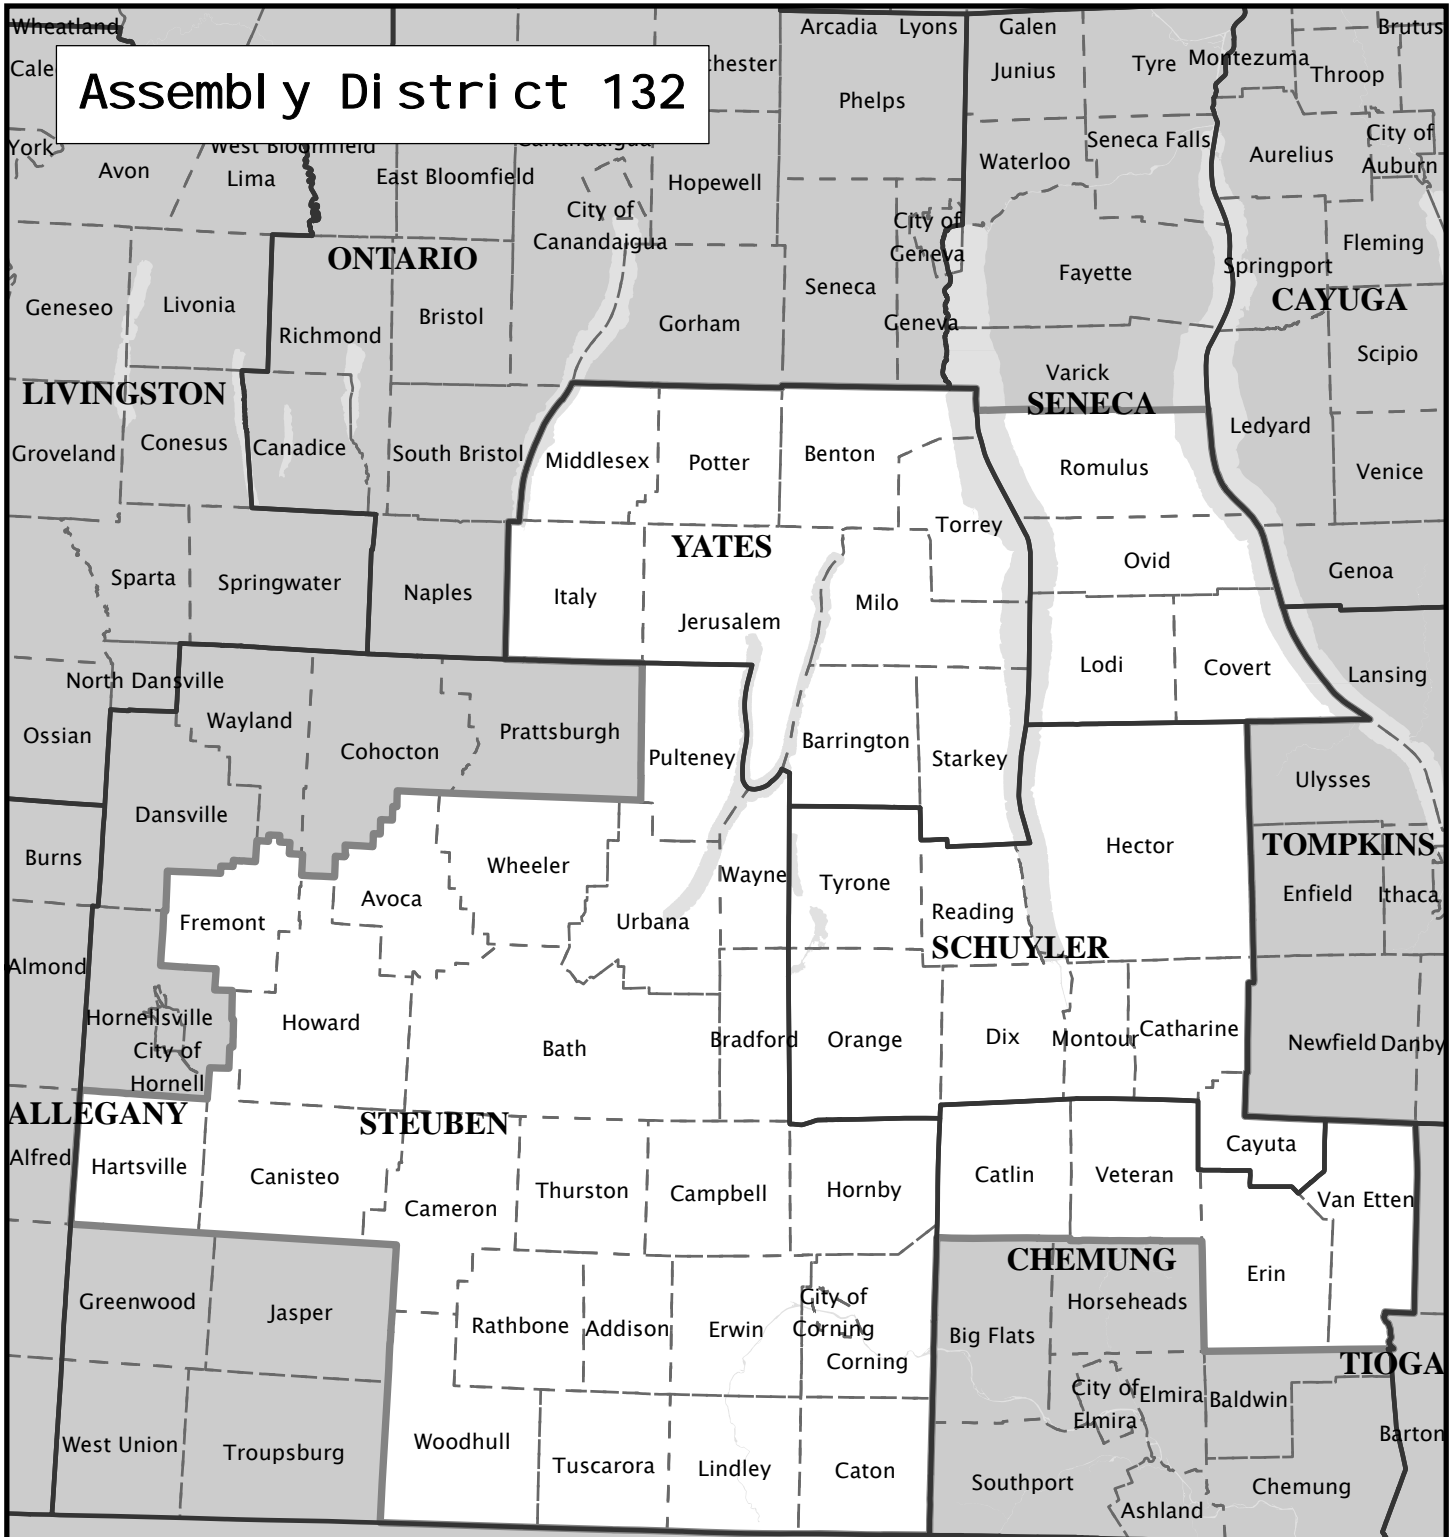

Assembly District 132

Assembly District 132

Adjusted Total Population : 133,472
Deviation : 4,383
Deviation Percentage : 3.40

	NH White	NH Black	Hispanic	NH Asian	NH Amlnd	NH Hwn	NH Multi	NH Other	Unknown
Total	126,825	1,667	1,824	1,235	263	12	1,564	99	-17
% of Total	95.02	1.25	1.37	0.93	0.20	0.01	1.17	0.07	-0.01
Total 18+	98,378	1,249	1,134	898	221	12	788	60	-17
% of 18+	95.77	1.22	1.10	0.87	0.22	0.01	0.77	0.06	-0.02

Department Of Justice									
	NH White	NH Black	Hispanic	NH Asian	NH Amlnd	NH Hwn	NH Multi	NH Other	Unknown
Total	126,825	2,251	1,824	1,443	865	27	123	131	-17
% of Total	95.02	1.69	1.37	1.08	0.65	0.02	0.09	0.10	-0.01
Total 18+	98,378	1,396	1,134	982	676	25	66	83	-17
% of 18+	95.77	1.36	1.10	0.96	0.66	0.02	0.06	0.08	-0.02

NOTE: For a description of field names and Department of Justice definitions, please refer to the documentation above the district listing.