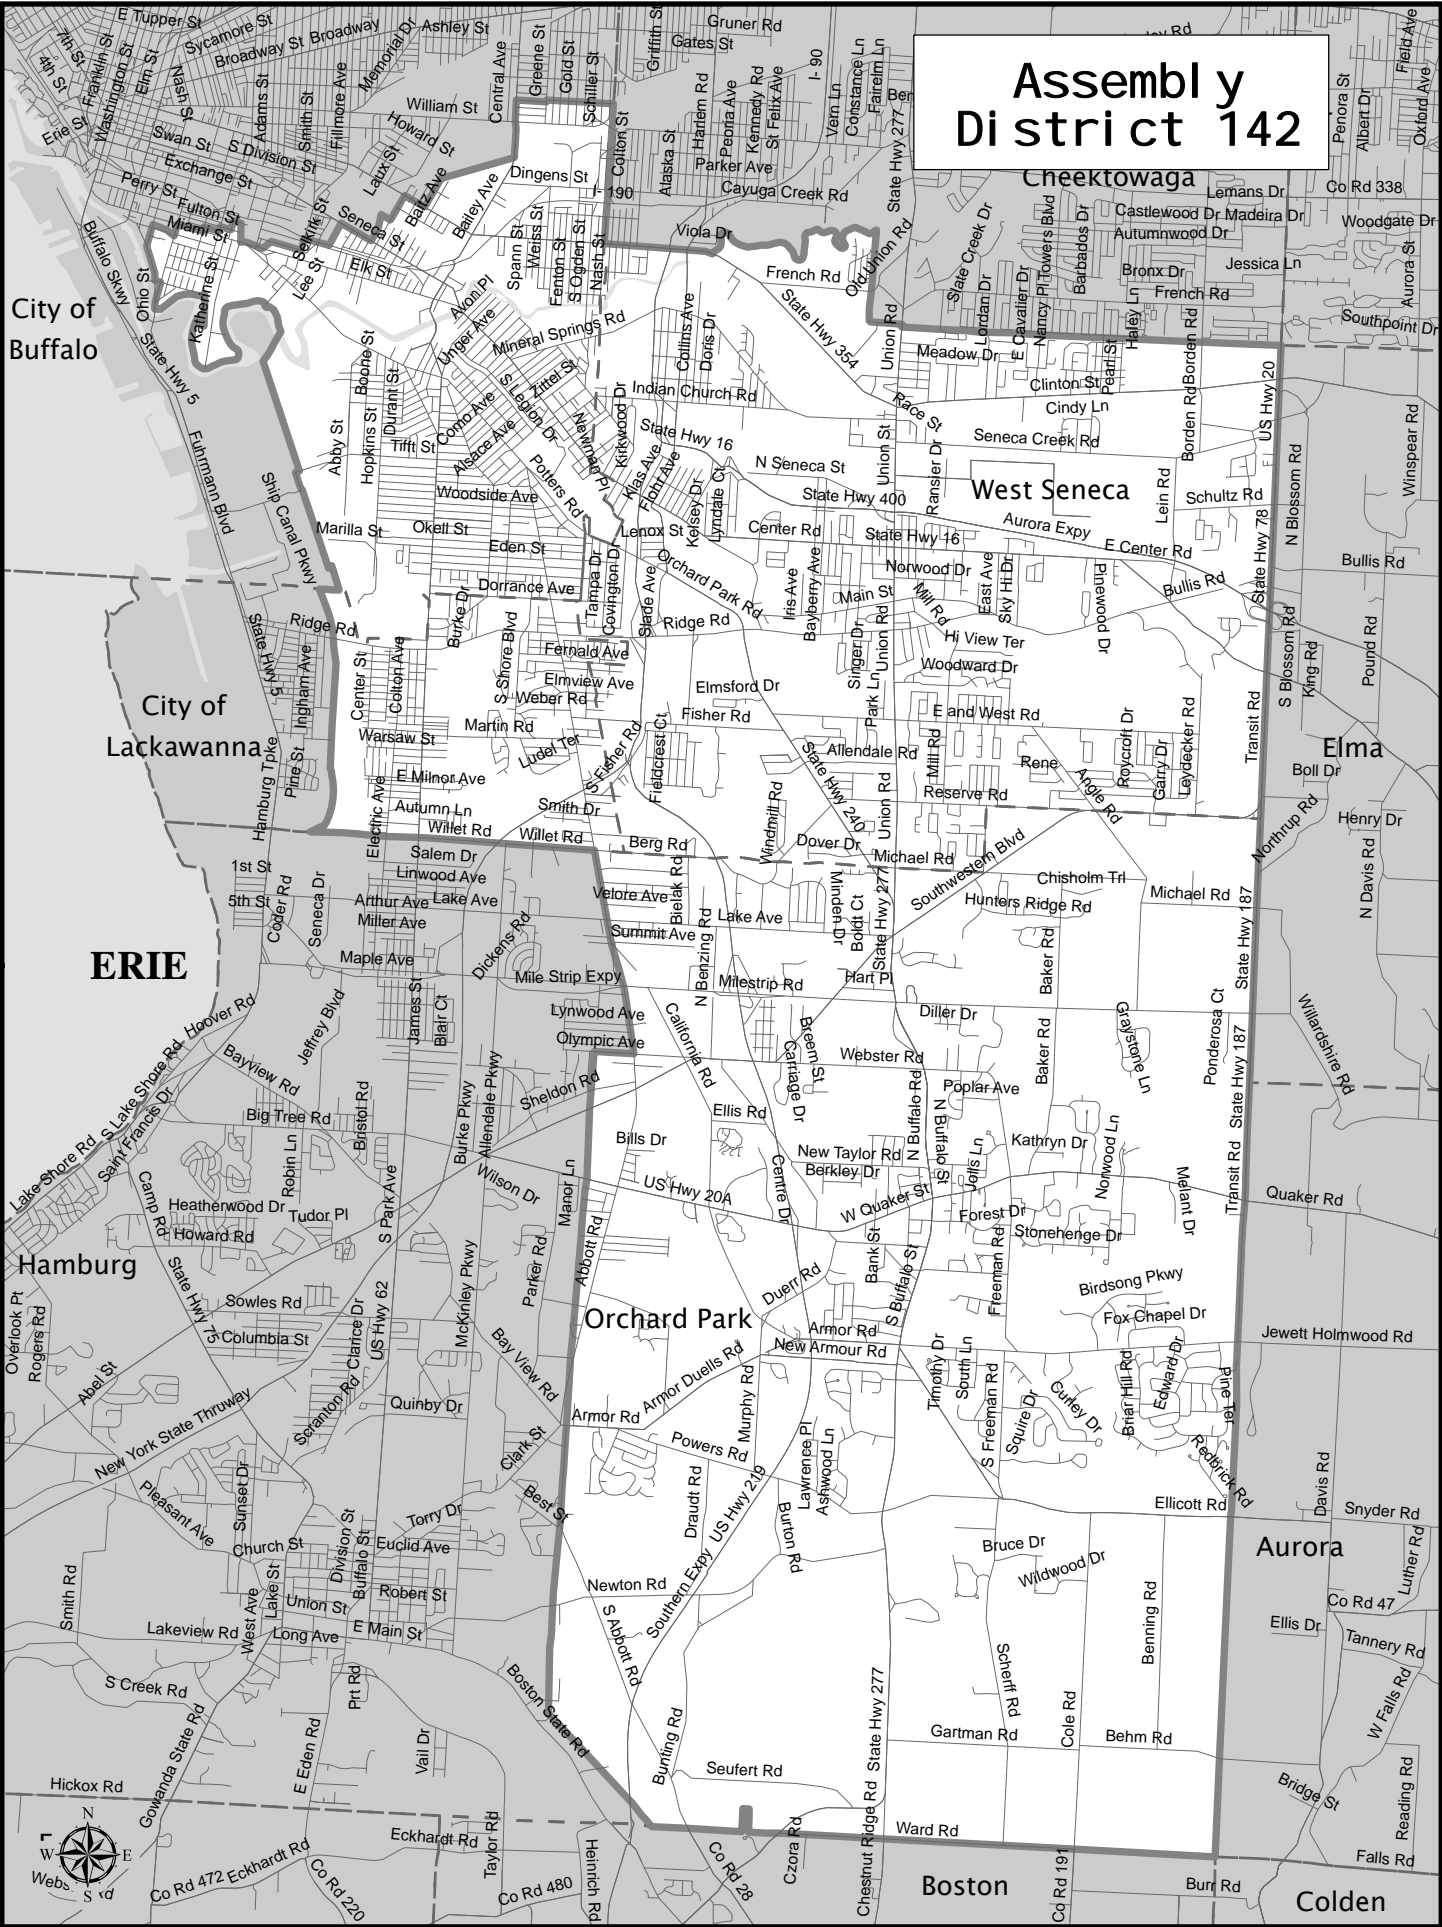

Assembly District 142

Assembly District 142

Adjusted Total Population : 130,668
Deviation : 1,579
Deviation Percentage : 1.22

	NH White	NH Black	Hispanic	NH Asian	NH Amlnd	NH Hwn	NH Multi	NH Other	Unknown
Total	119,604	2,626	5,356	1,017	427	20	1,531	87	0
% of Total	91.53	2.01	4.10	0.78	0.33	0.02	1.17	0.07	0.00
Total 18+	95,848	1,737	3,193	758	325	14	637	32	0
% of 18+	93.47	1.69	3.11	0.74	0.32	0.01	0.62	0.03	0.00

Department Of Justice									
	NH White	NH Black	Hispanic	NH Asian	NH Amlnd	NH Hwn	NH Multi	NH Other	Unknown
Total	119,604	3,358	5,356	1,281	788	43	113	125	0
% of Total	91.53	2.57	4.10	0.98	0.60	0.03	0.09	0.10	0.00
Total 18+	95,848	1,888	3,193	891	578	27	60	59	0
% of 18+	93.47	1.84	3.11	0.87	0.56	0.03	0.06	0.06	0.00