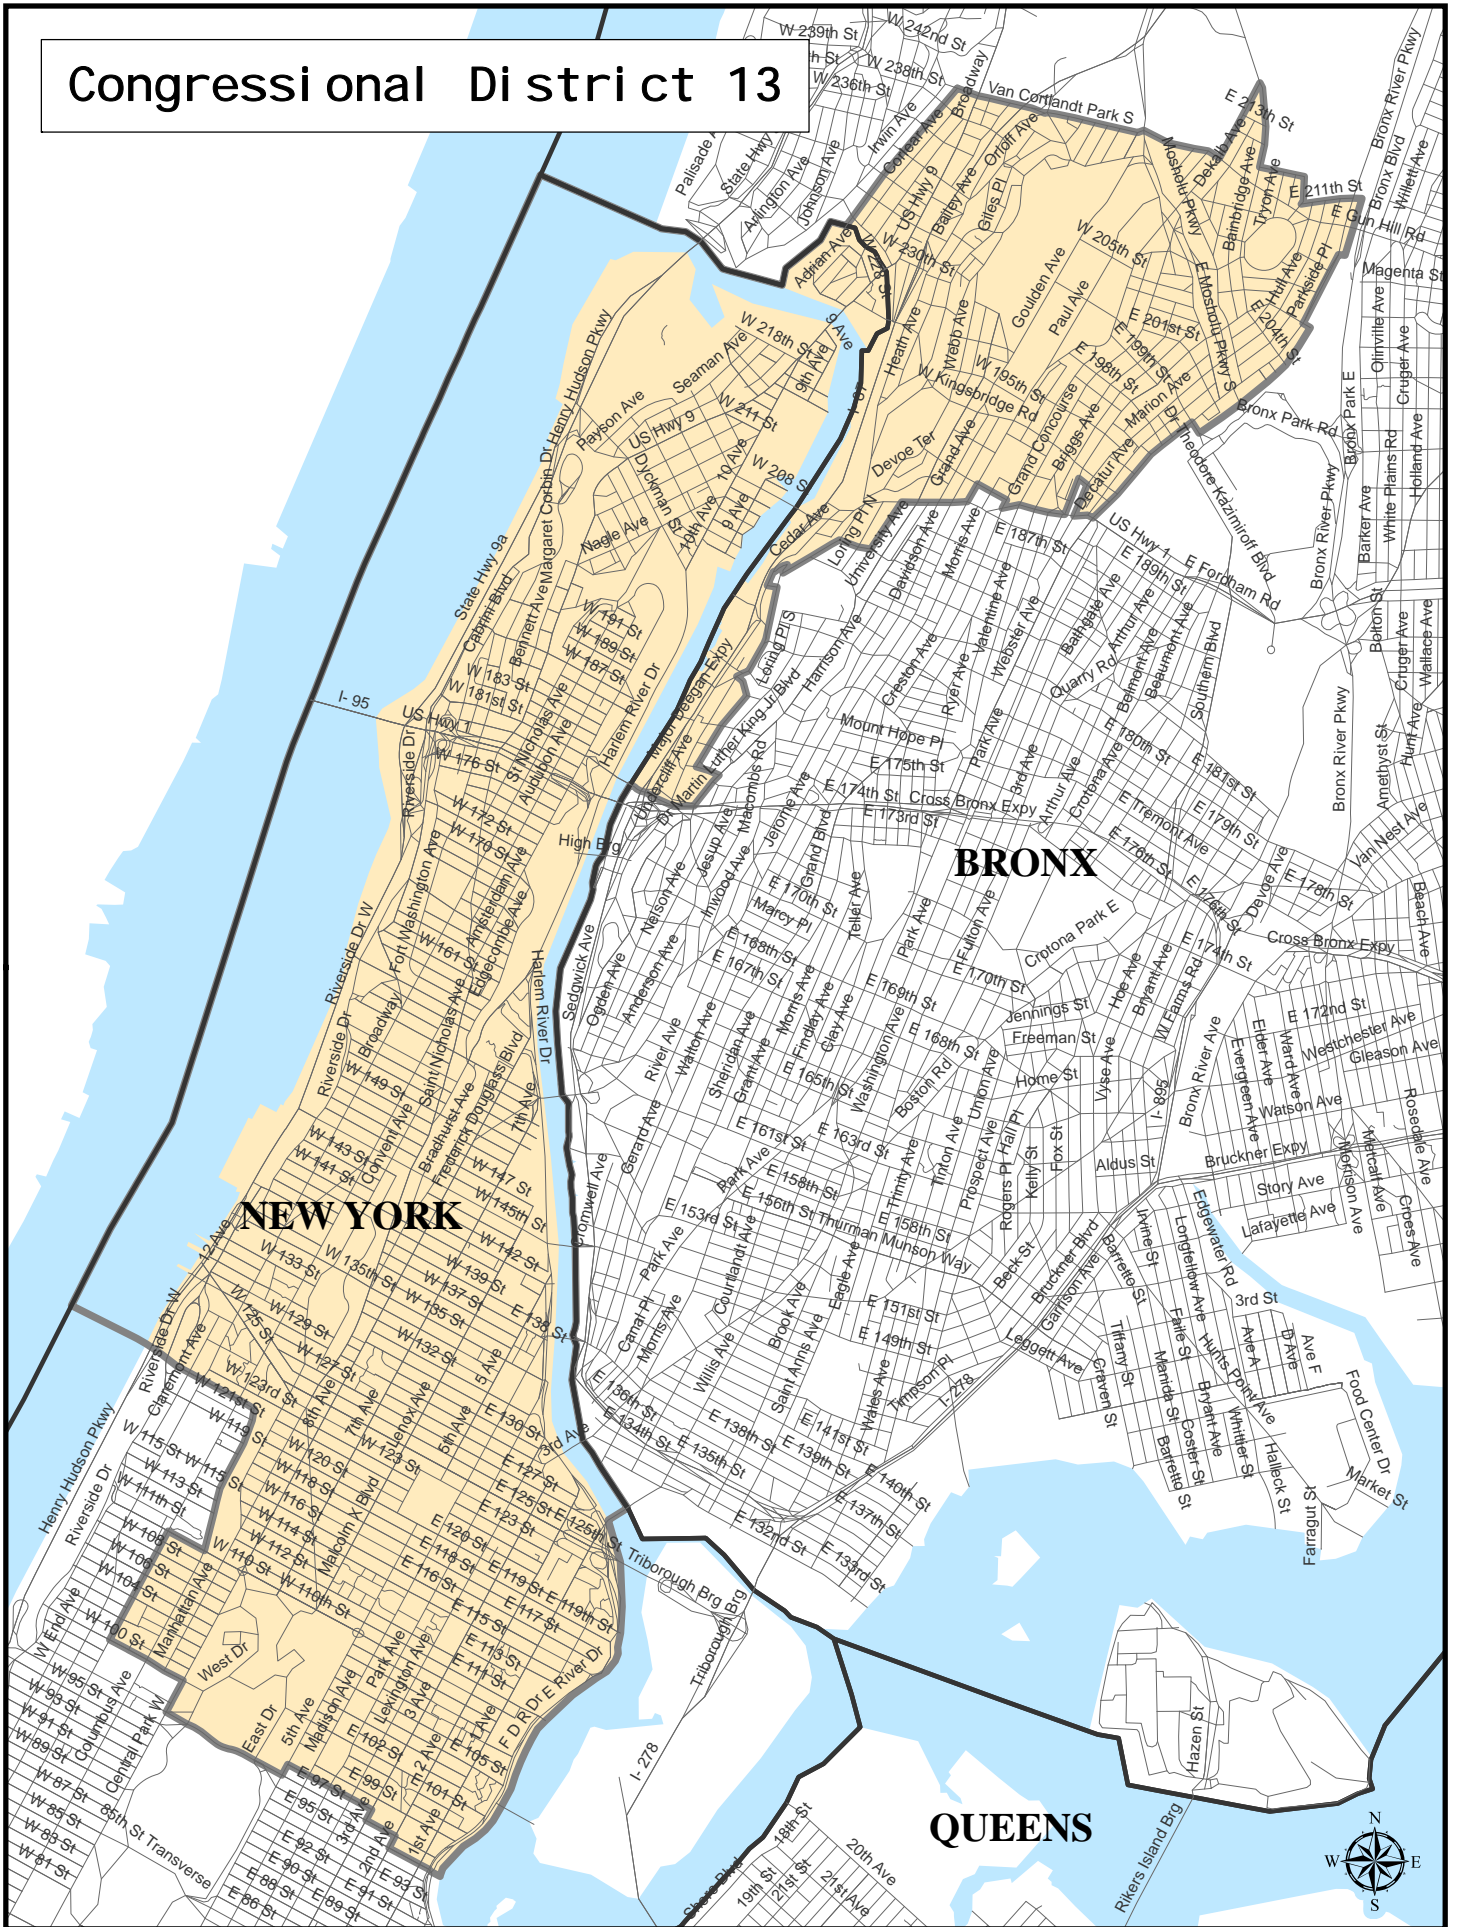

Congressional District 13

Congressional District 13

Total Population : 717,707
Deviation : 0
Deviation Percentage : 0.00

	NH White	NH Black	Hispanic	NH Asian	NH Amlnd	NH Hwn	NH Multi	NH Other
Total	87,781	191,348	395,607	28,160	1,501	202	10,127	2,981
% of Total	12.23	26.66	55.12	3.92	0.21	0.03	1.41	0.42
Total 18+	78,365	150,926	293,076	23,512	1,096	171	7,429	2,034
% of 18+	14.08	27.12	52.65	4.22	0.20	0.03	1.33	0.37