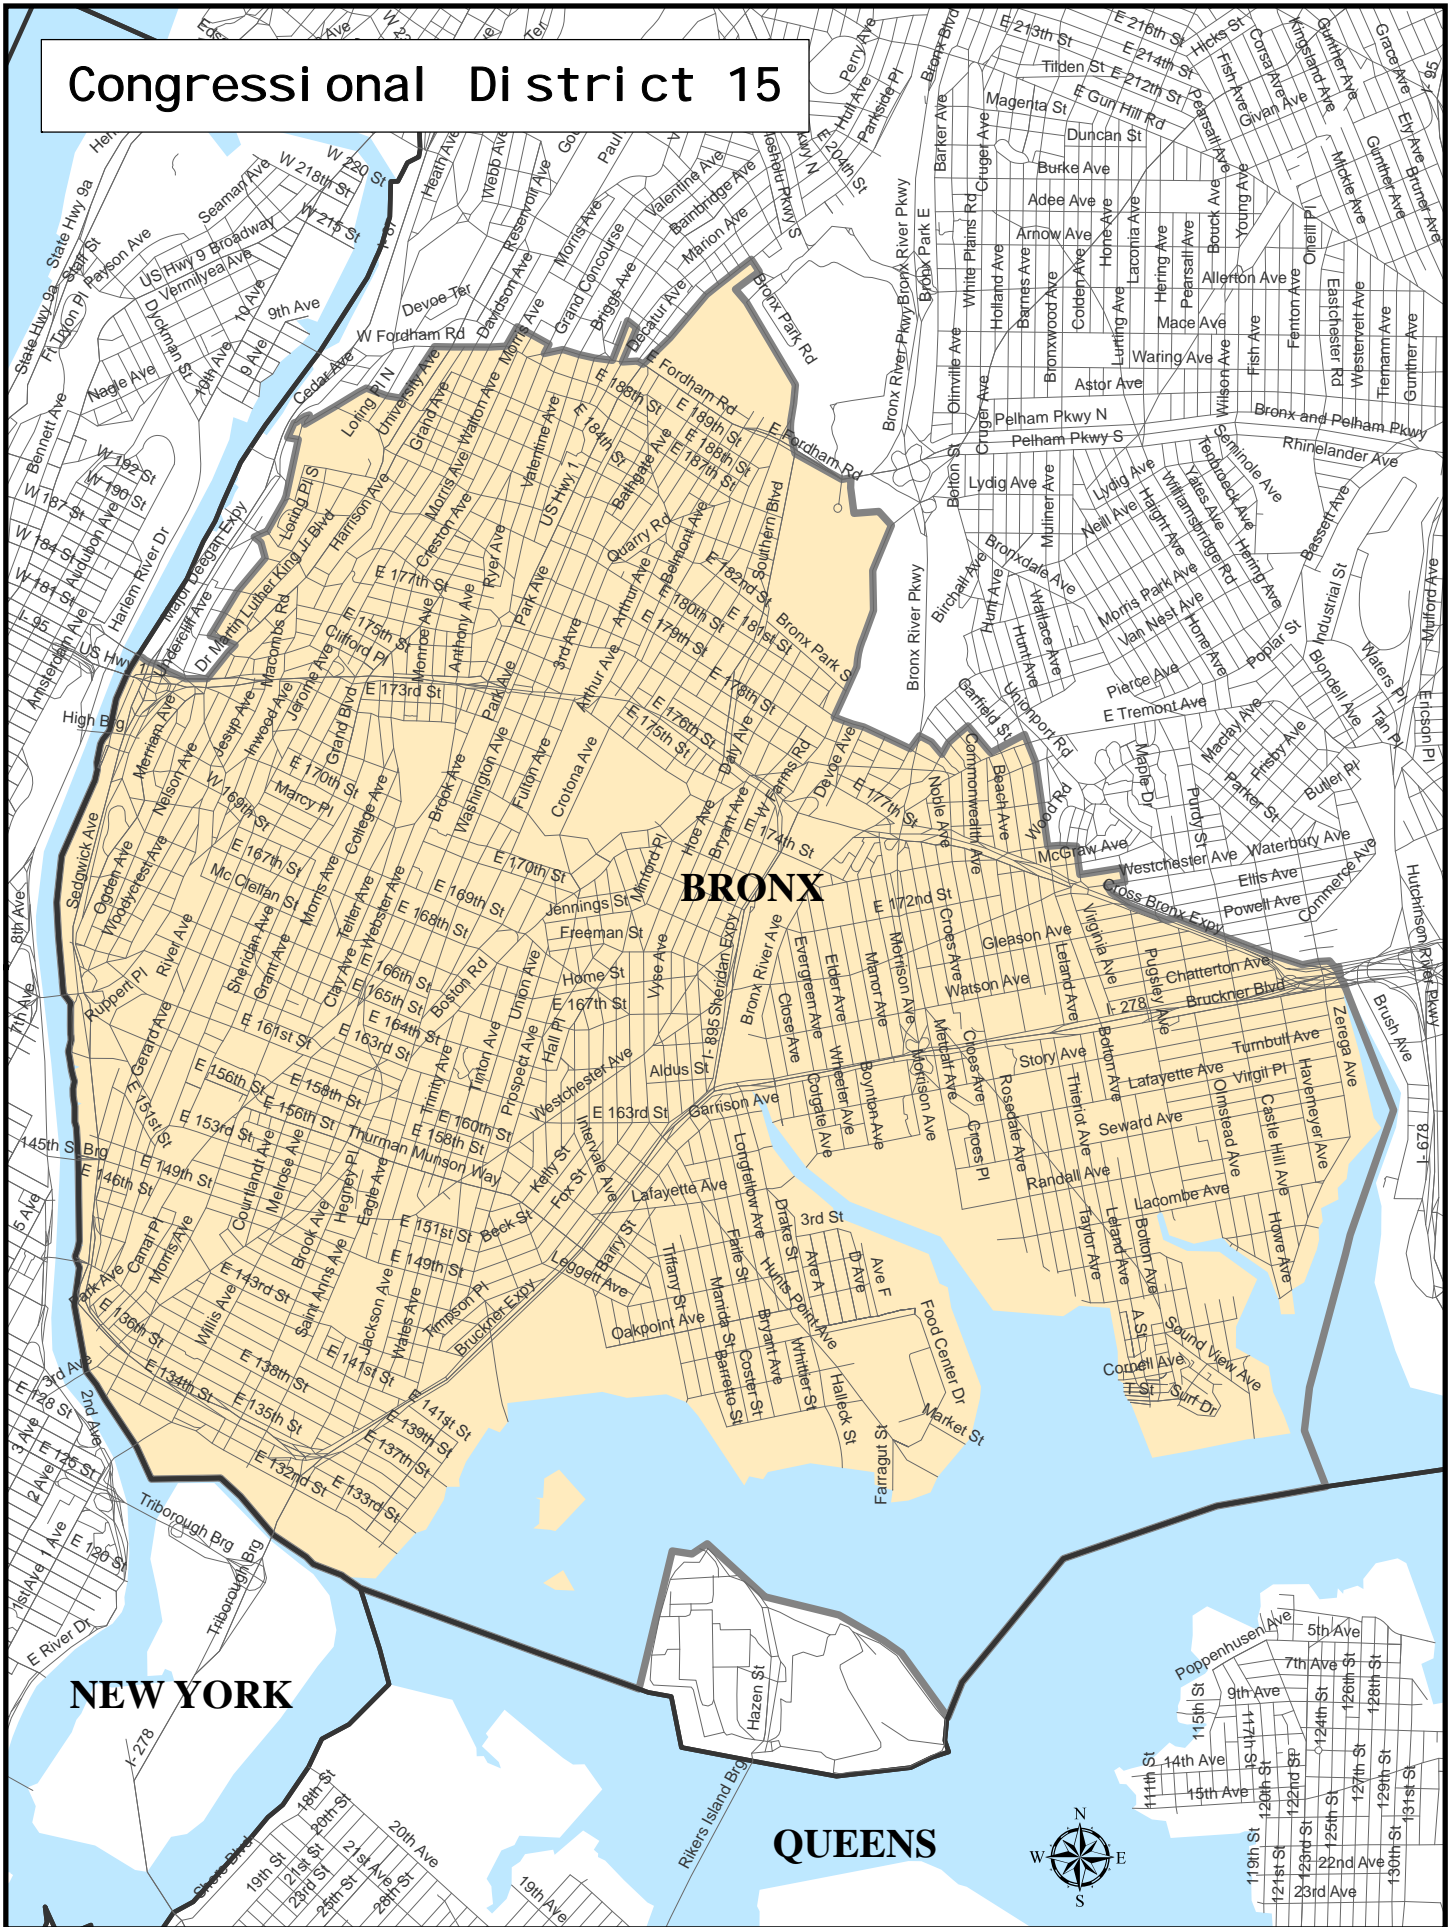

Congressional District 15

Congressional District 15

Total Population : 717,708
Deviation : 1
Deviation Percentage : 0.00

	NH White	NH Black	Hispanic	NH Asian	NH Amlnd	NH Hwn	NH Multi	NH Other
Total	16,628	208,001	468,530	12,299	1,749	198	6,533	3,770
% of Total	2.32	28.98	65.28	1.71	0.24	0.03	0.91	0.53
Total 18+	13,744	148,458	324,816	9,466	1,096	165	4,658	2,563
% of 18+	2.72	29.40	64.32	1.87	0.22	0.03	0.92	0.51