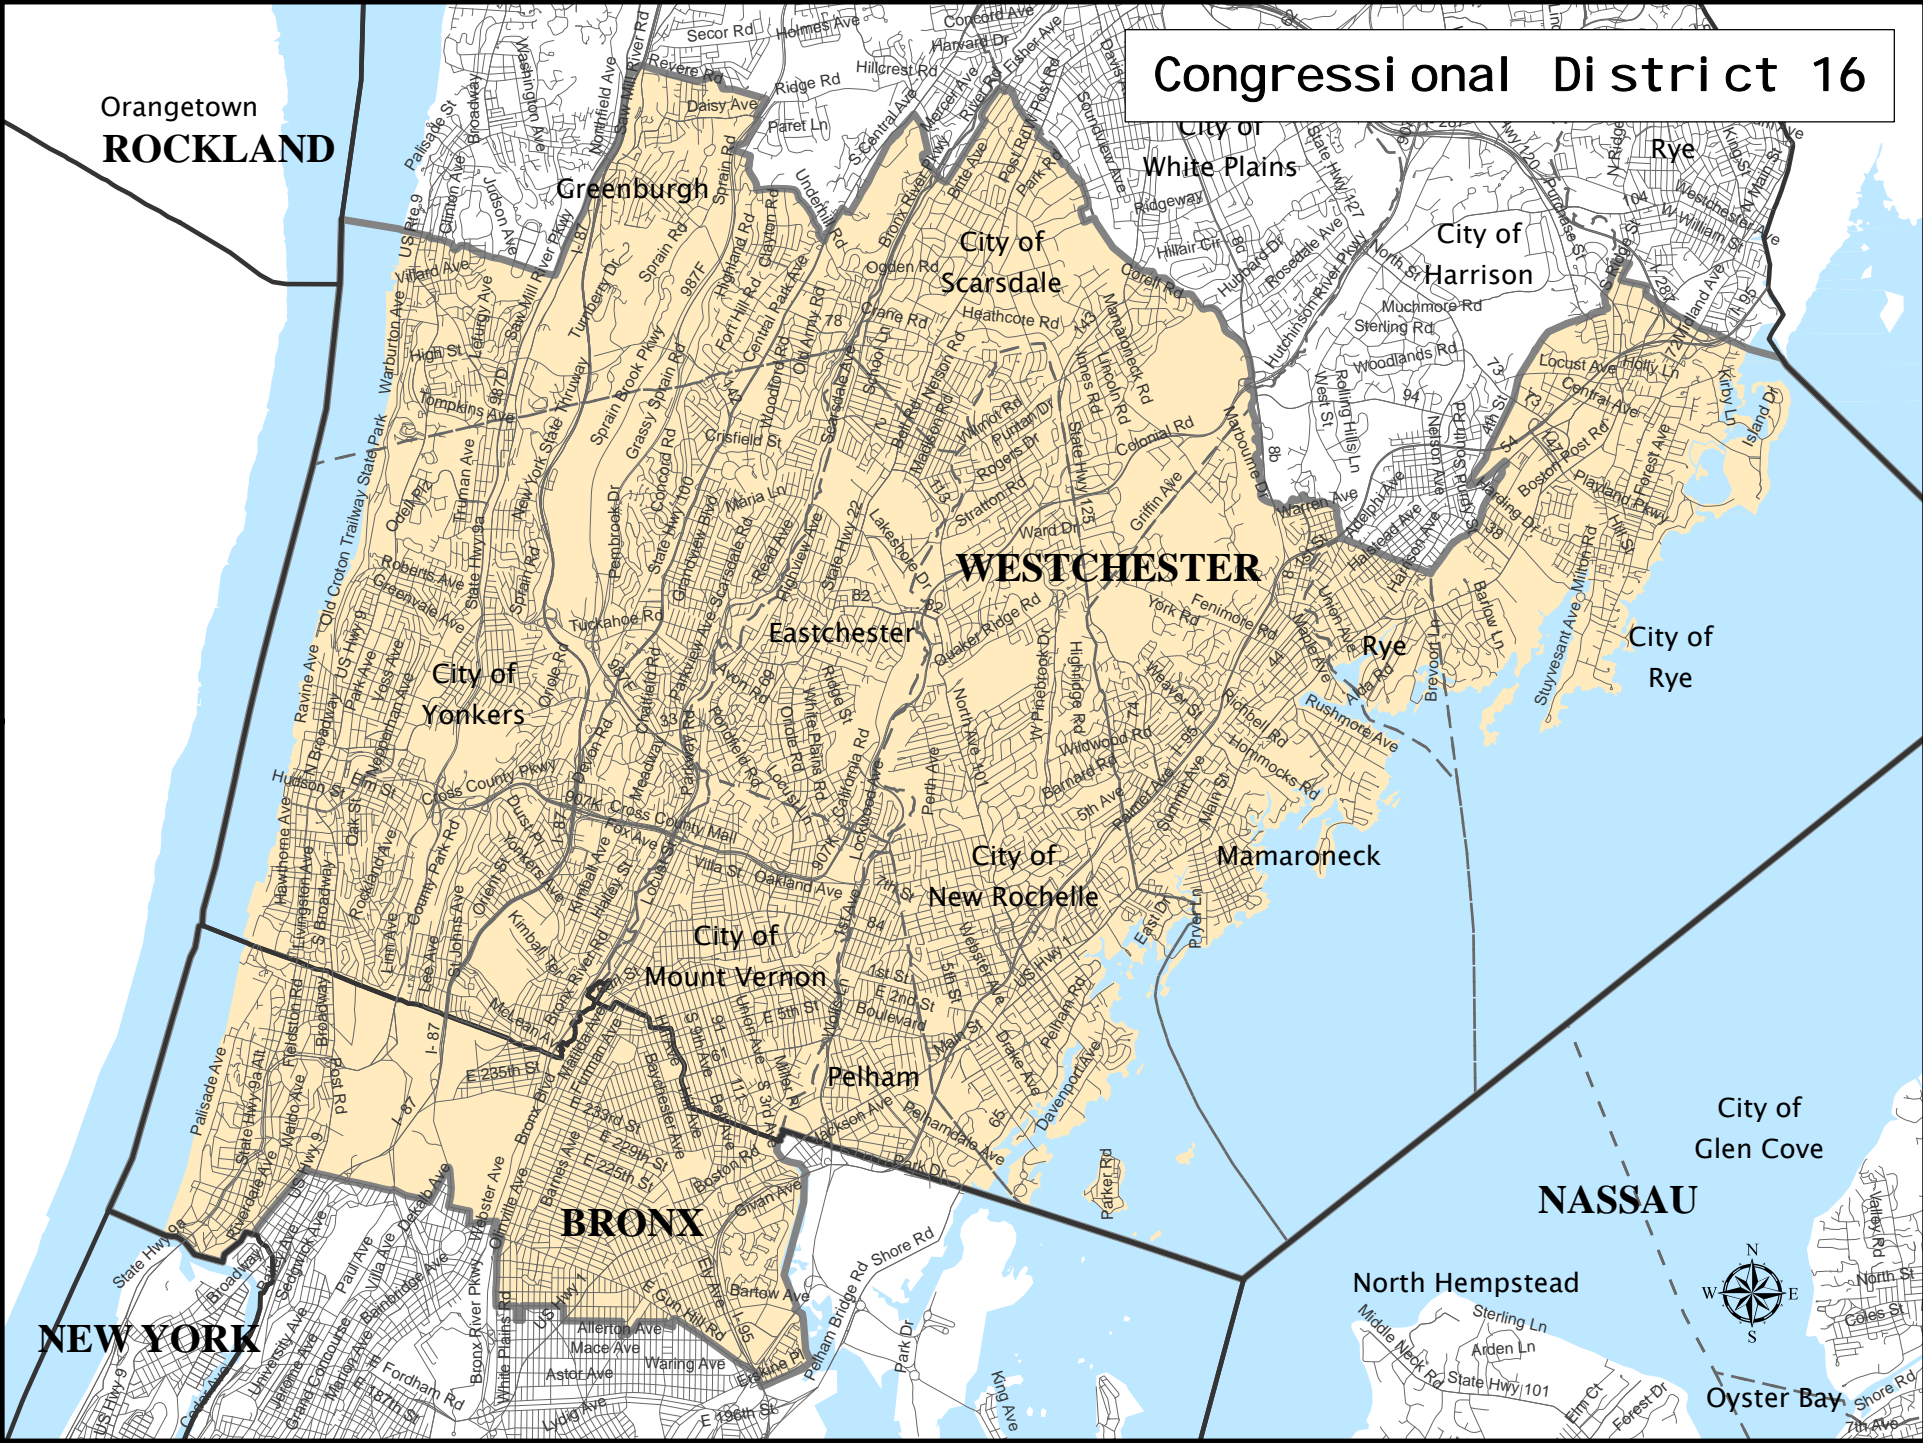

# Congressional District 16

Orangetown  
**ROCKLAND**

**Greenburgh**

City of  
**White Plains**

**Rye**

City of  
**Scarsdale**

City of  
**Harrison**

City of  
**Yonkers**

**WESTCHESTER**

**Eastchester**

**Rye**

City of  
**Rye**

City of  
**New Rochelle**

**Mamaroneck**

City of  
**Mount Vernon**

**Pelham**