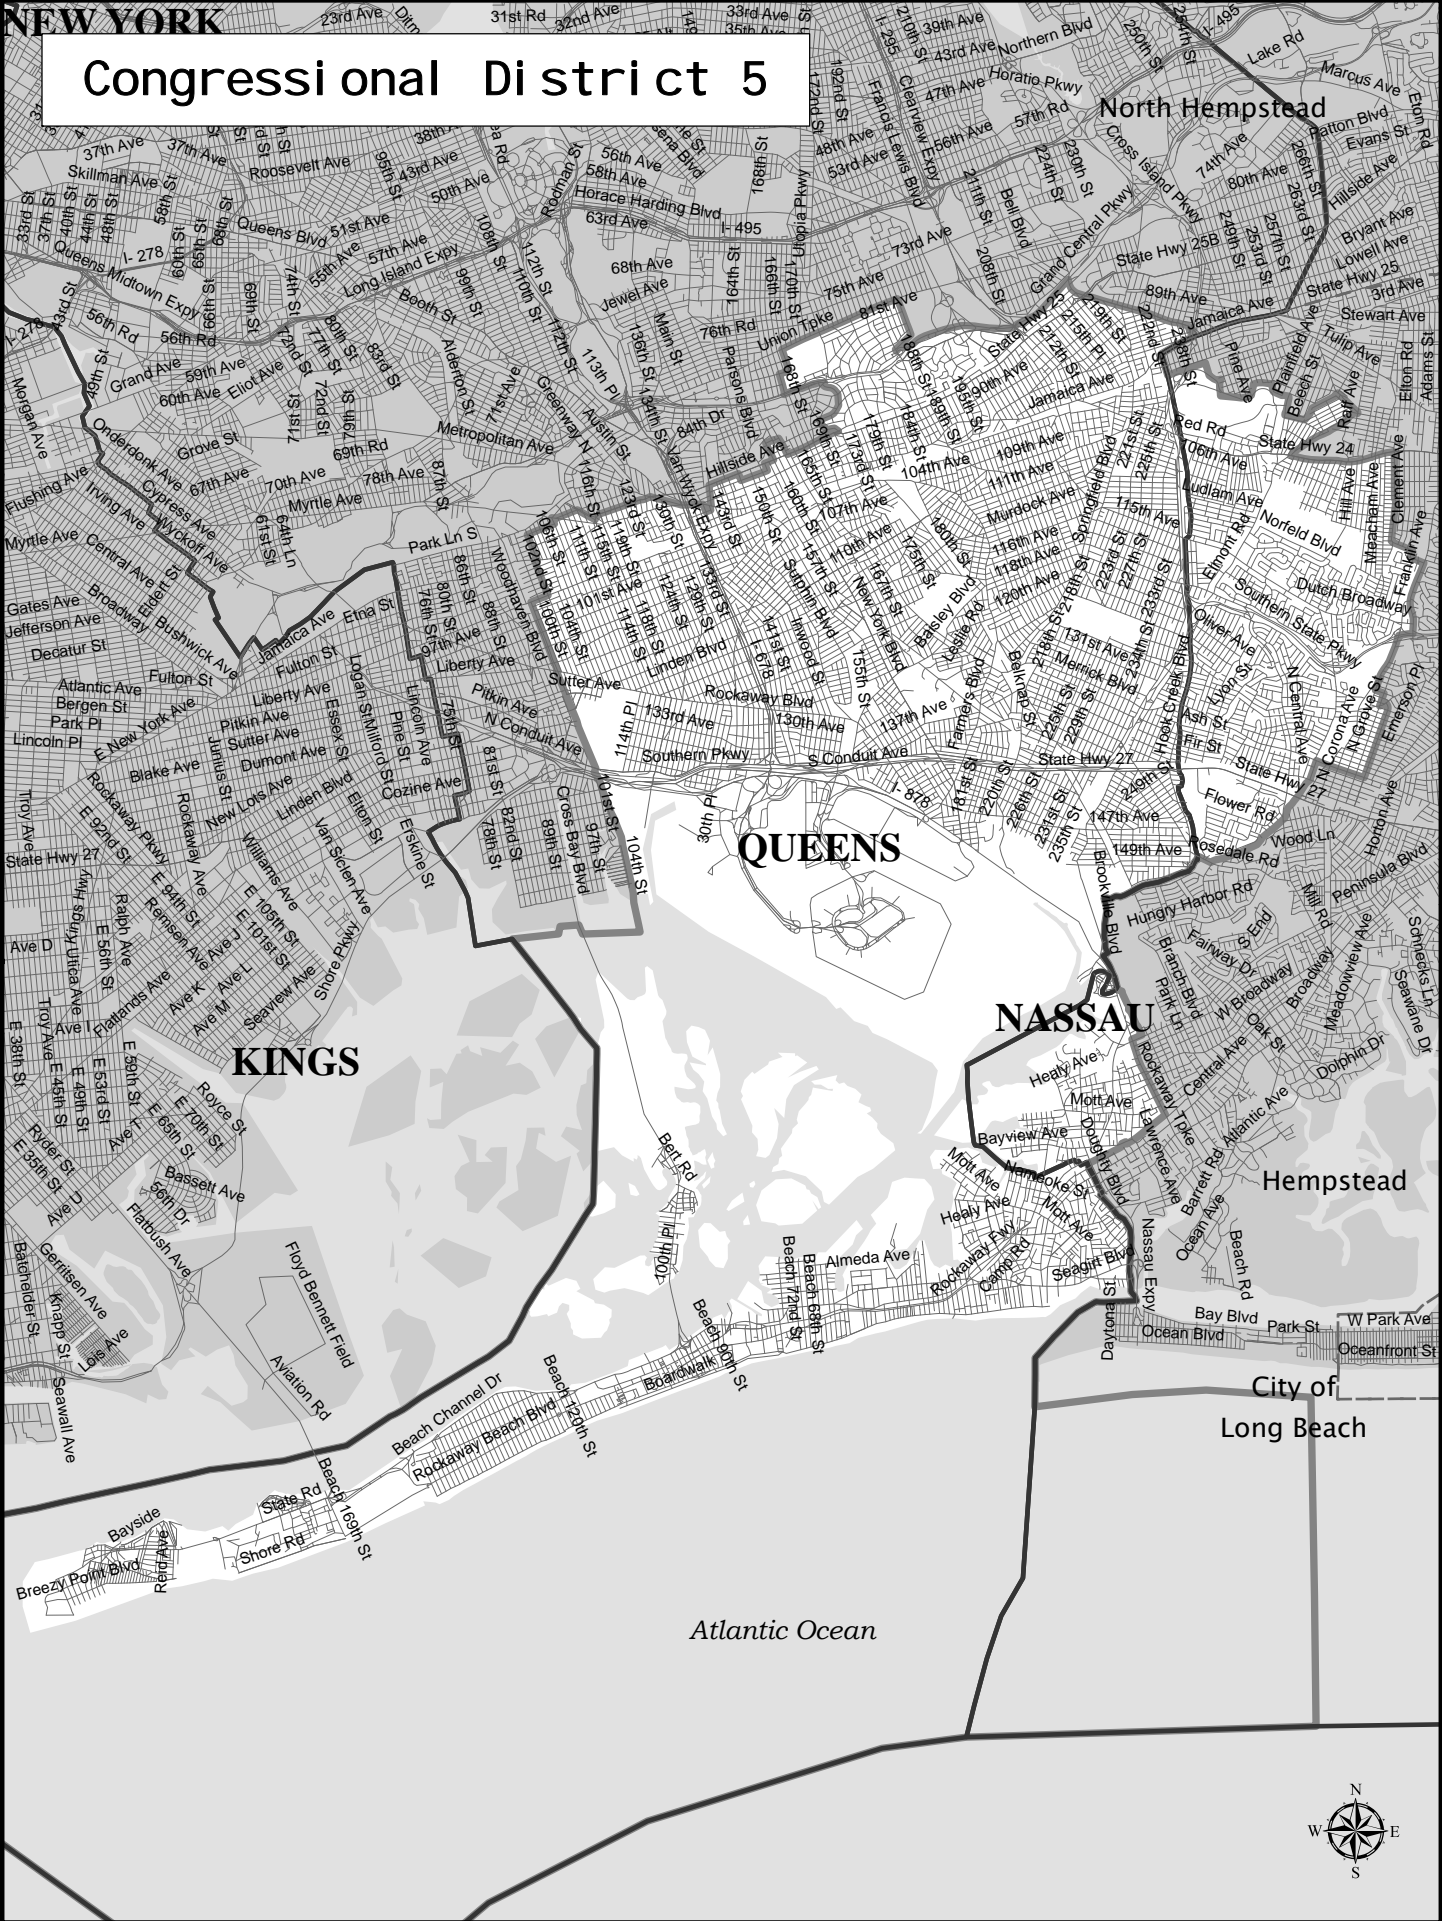

NEW YORK

Congressional District 5

North Hempstead

QUEENS

NASSAU

KINGS

Hempstead

City of Long Beach

Atlantic Ocean

Congressional District 5

Total Population : 717,708
Deviation : 1
Deviation Percentage : 0.00

| | NH White | NH Black | Hispanic | NH Asian | NH Amlnd | NH Hwn | NH Multi | NH Other |
|-------------------|----------|----------|----------|----------|----------|--------|----------|----------|
| Total | 87,210 | 357,275 | 135,807 | 81,212 | 4,213 | 603 | 28,267 | 23,121 |
| % of Total | 12.15 | 49.78 | 18.92 | 11.32 | 0.59 | 0.08 | 3.94 | 3.22 |
| Total 18+ | 72,407 | 271,135 | 98,048 | 62,255 | 2,589 | 435 | 21,339 | 17,111 |
| % of 18+ | 13.28 | 49.72 | 17.98 | 11.42 | 0.47 | 0.08 | 3.91 | 3.14 |