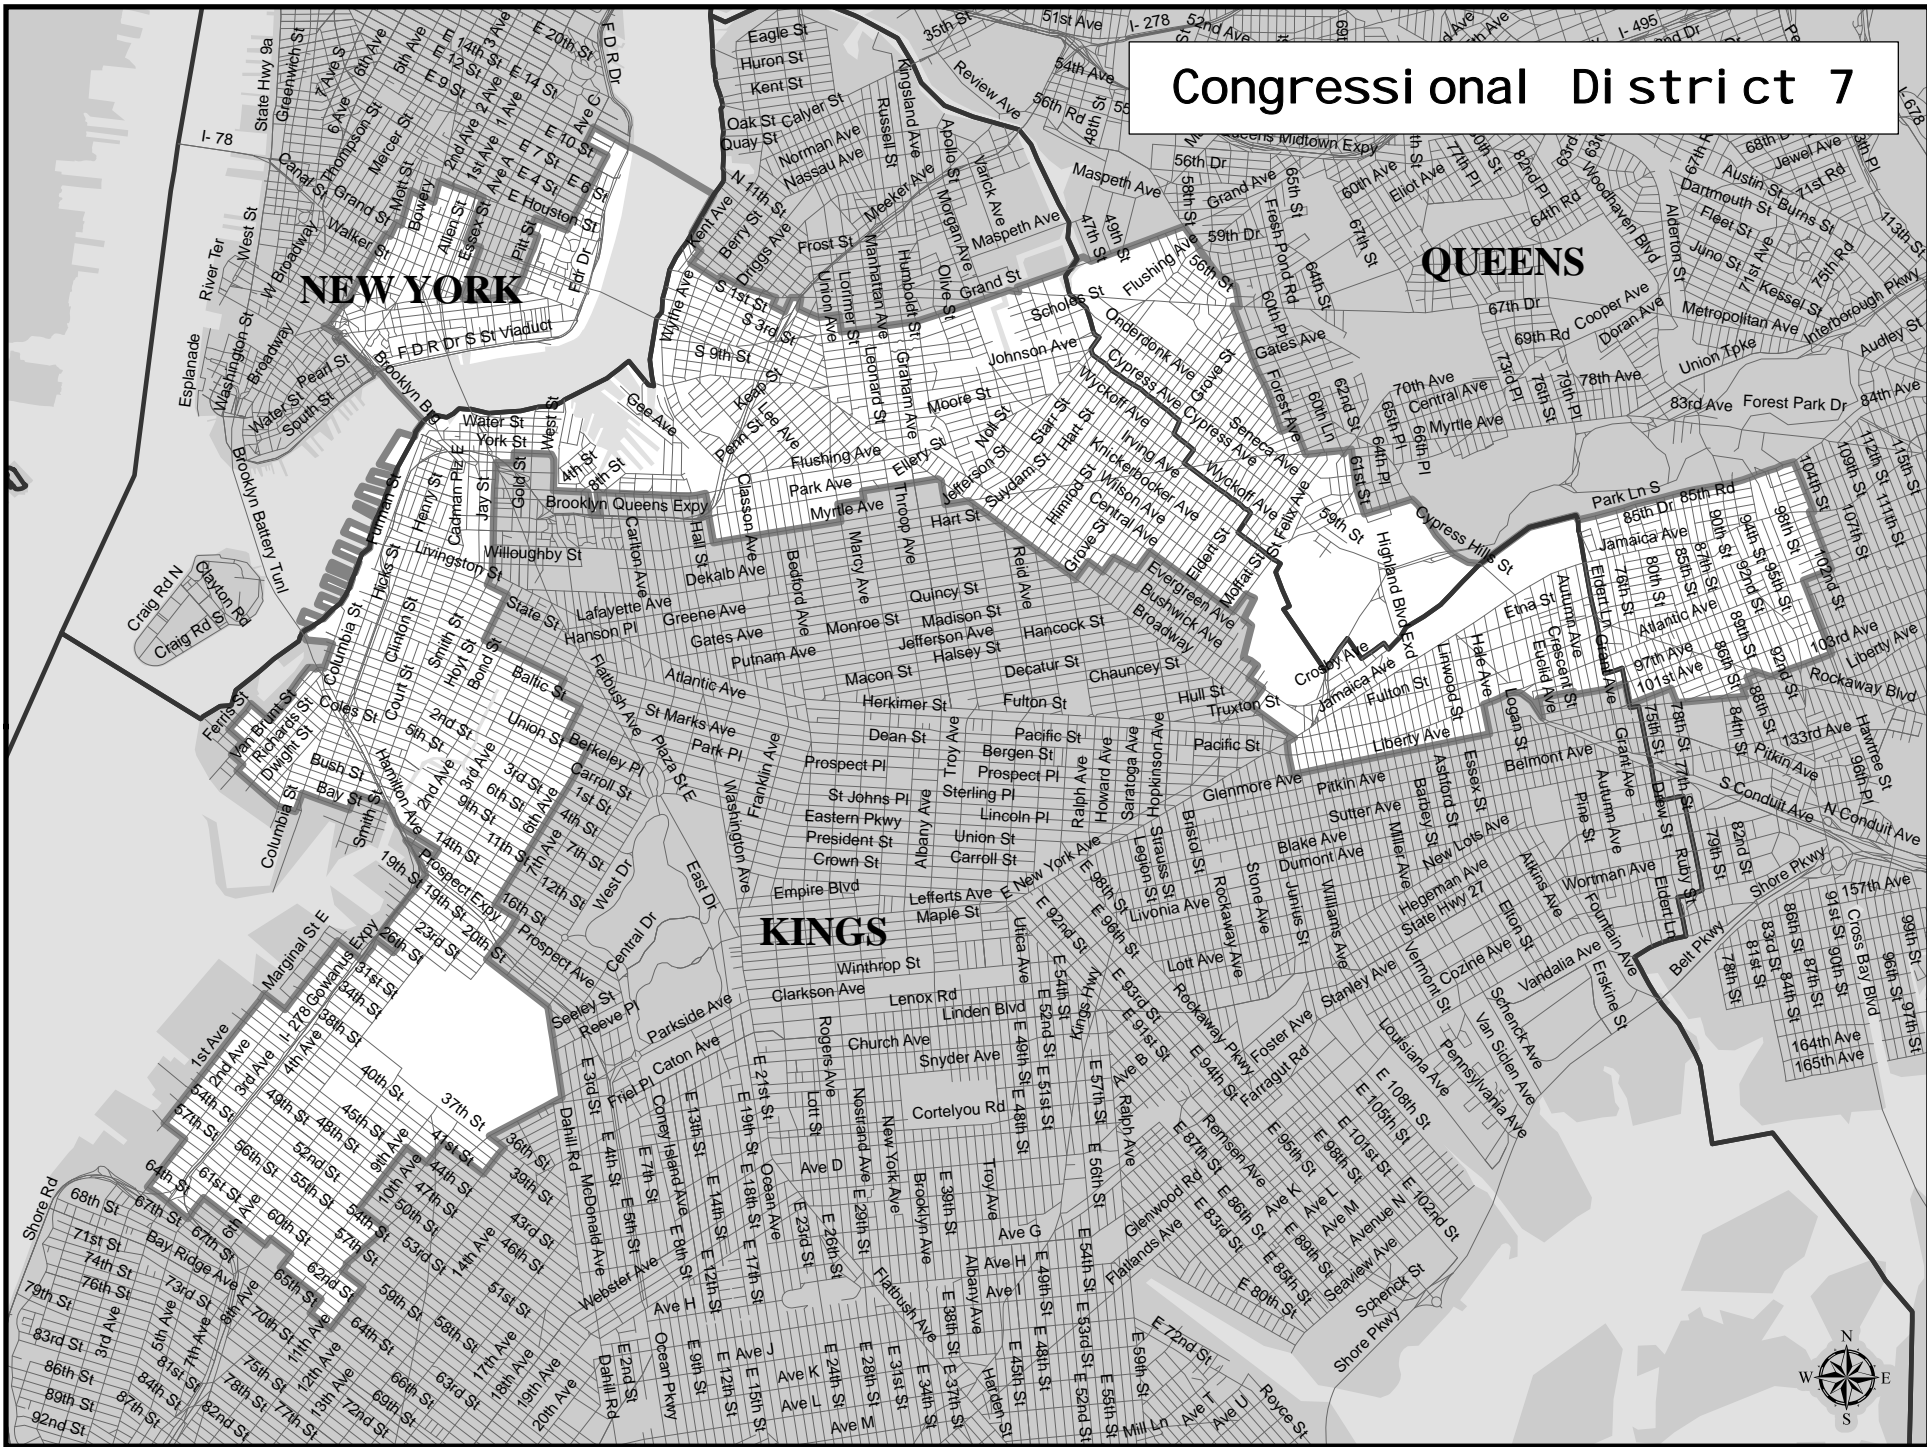

Congressional District 7

NEW YORK

QUEENS

KINGS

Congressional District

7

Total Population : 717,708
Deviation : 1
Deviation Percentage : 0.00

	NH White	NH Black	Hispanic	NH Asian	NH Amlnd	NH Hwn	NH Multi	NH Other
Total	199,518	59,939	309,463	131,108	1,434	213	11,177	4,856
% of Total	27.80	8.35	43.12	18.27	0.20	0.03	1.56	0.68
Total 18+	155,037	45,631	226,488	105,822	961	153	7,762	3,313
% of 18+	28.44	8.37	41.54	19.41	0.18	0.03	1.42	0.61

Department Of Justice

	NH White	NH Black	Hispanic	NH Asian	NH Amlnd	NH Hwn	NH Multi	NH Other
Total	199,518	61,598	309,463	134,619	1,854	393	4,980	5,283
% of Total	27.80	8.58	43.12	18.76	0.26	0.05	0.69	0.74
Total 18+	155,037	46,633	226,488	107,980	1,323	310	3,803	3,593
% of 18+	28.44	8.55	41.54	19.81	0.24	0.06	0.70	0.66