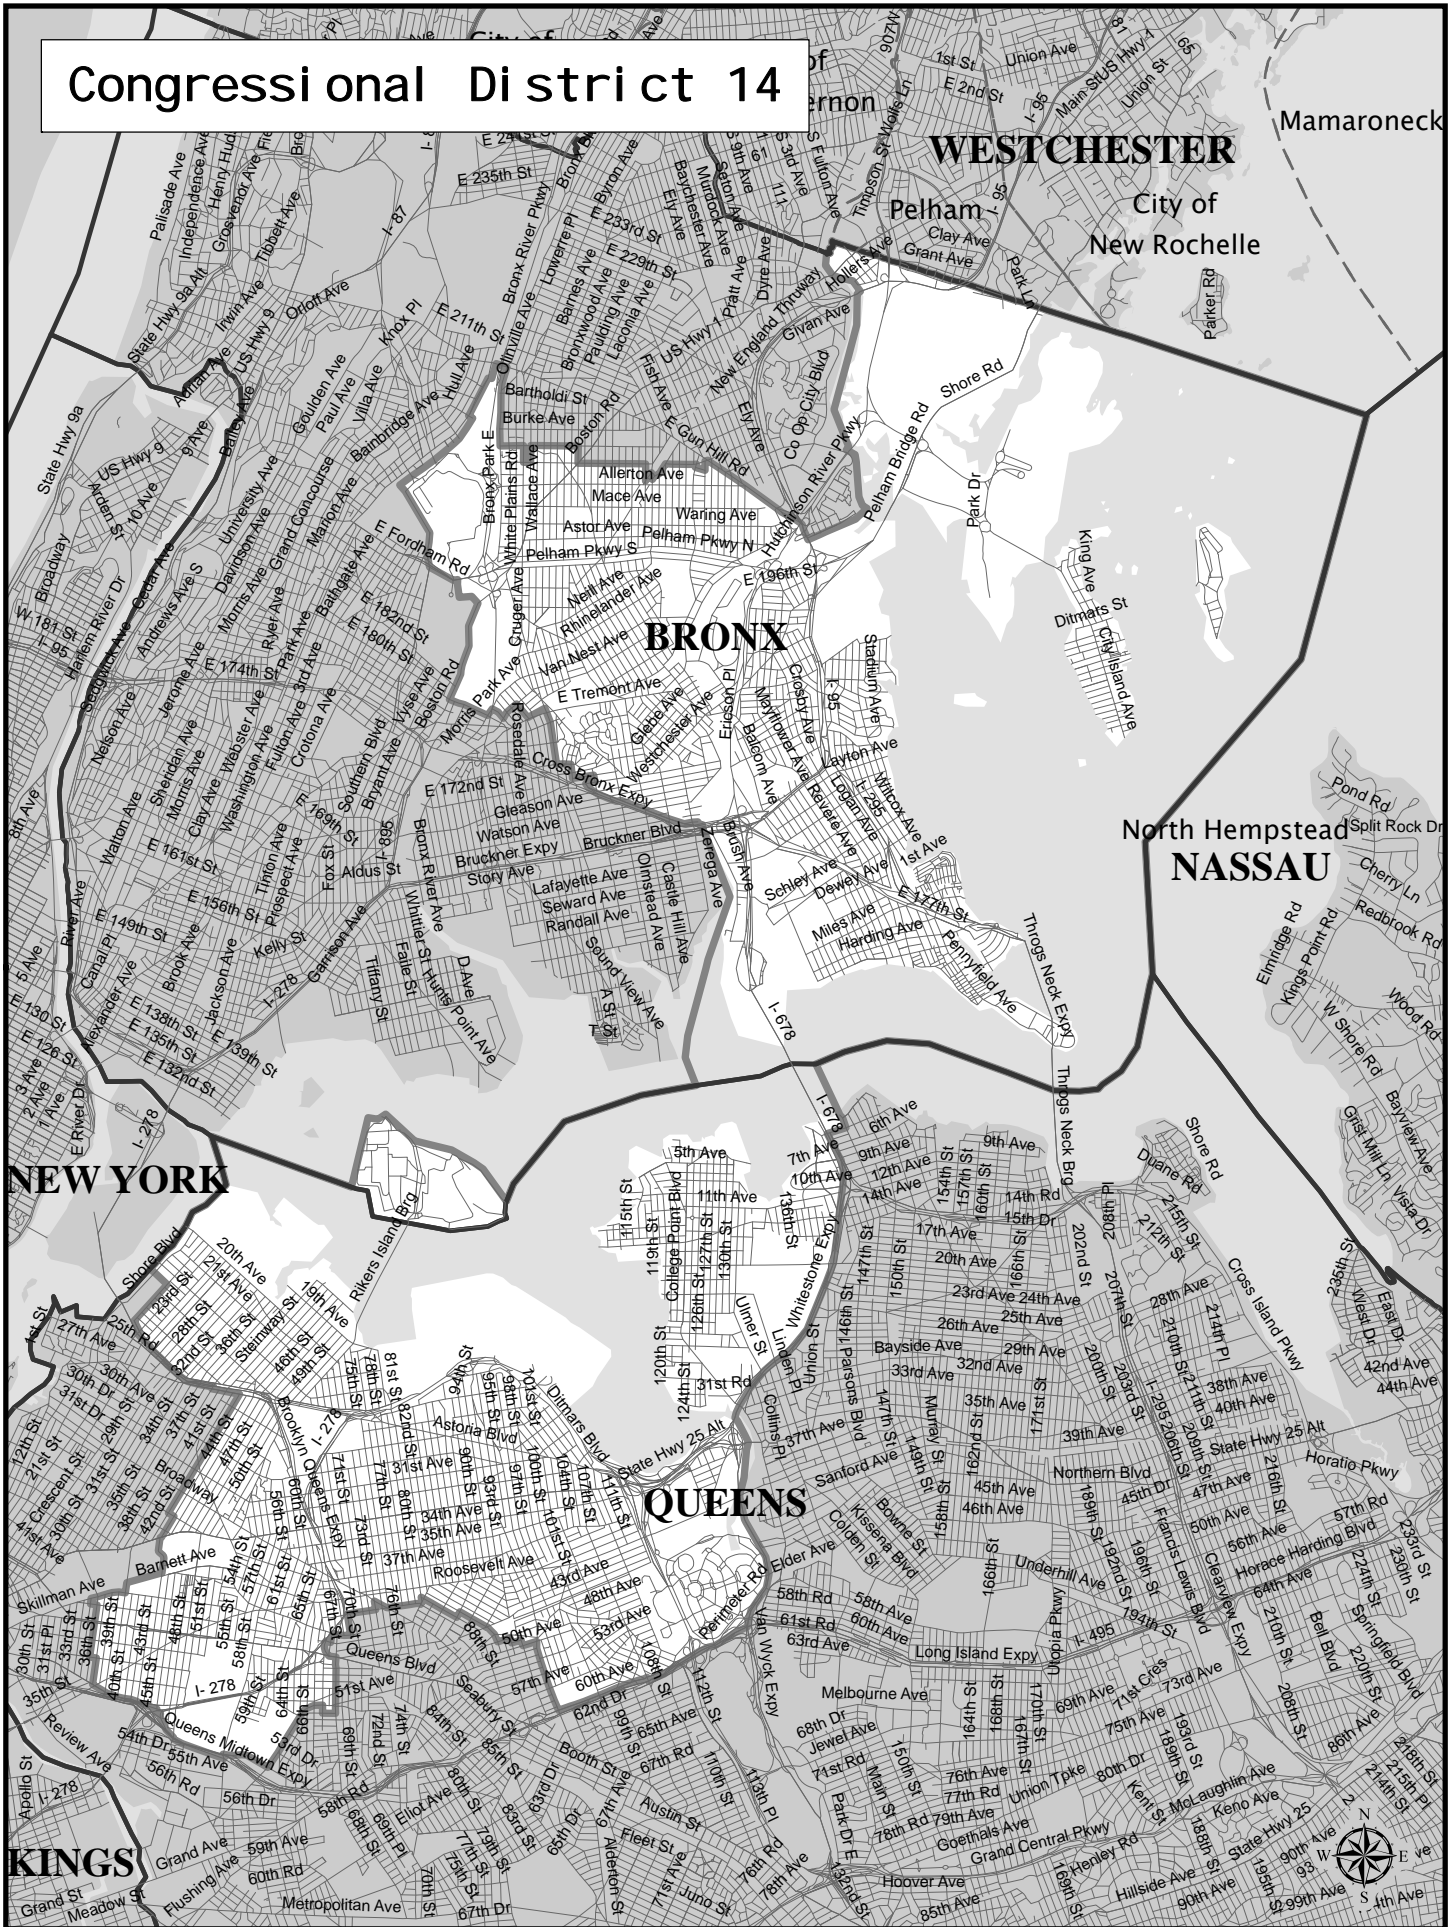

Congressional District 14

Congressional District 14

Total Population : 717,708
Deviation : 1
Deviation Percentage : 0.00

	NH White	NH Black	Hispanic	NH Asian	NH Amlnd	NH Hwn	NH Multi	NH Other
Total	178,916	67,790	341,030	113,115	1,305	180	10,625	4,747
% of Total	24.93	9.45	47.52	15.76	0.18	0.03	1.48	0.66
Total 18+	155,606	55,242	255,942	89,934	796	142	7,566	3,453
% of 18+	27.36	9.71	45.01	15.81	0.14	0.02	1.33	0.61