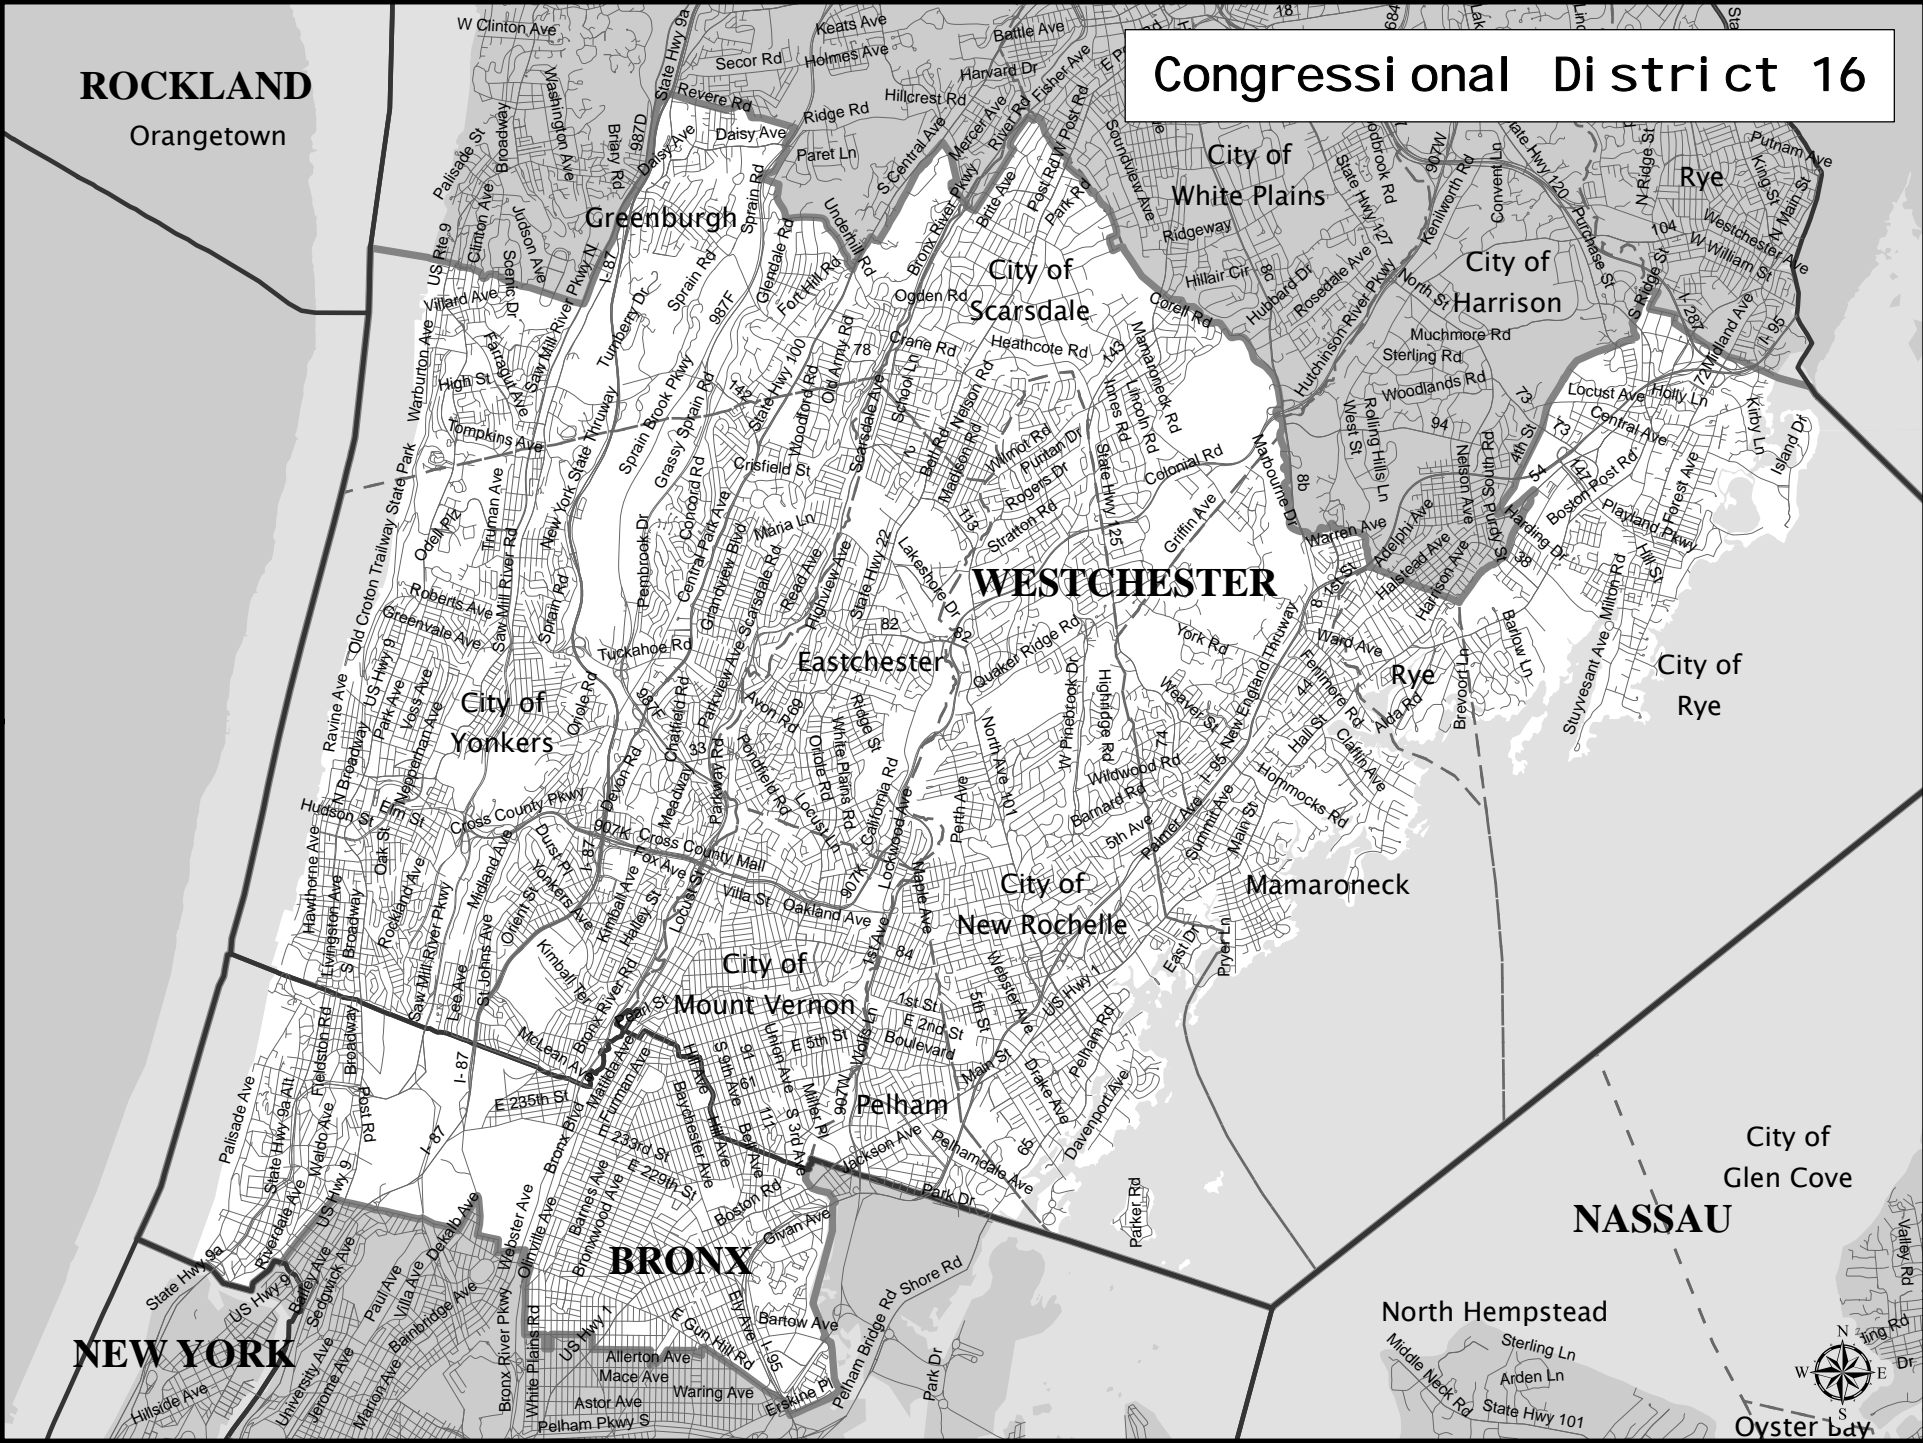

**ROCKLAND**  
Orangetown

**Congressional District 16**

**NEW YORK**

**NASSAU**

Oyster Bay

**Congressional District 16**

**Total Population : 717,707**  
**Deviation : 0**  
**Deviation Percentage : 0.00**

	NH White	NH Black	Hispanic	NH Asian	NH Amlnd	NH Hwn	NH Multi	NH Other
<b>Total</b>	282,195	218,090	167,082	32,577	1,478	191	12,004	4,090
<b>% of Total</b>	39.32	30.39	23.28	4.54	0.21	0.03	1.67	0.57
<b>Total 18+</b>	227,664	165,773	116,919	25,126	1,062	144	7,499	2,814
<b>% of 18+</b>	41.62	30.31	21.37	4.59	0.19	0.03	1.37	0.51