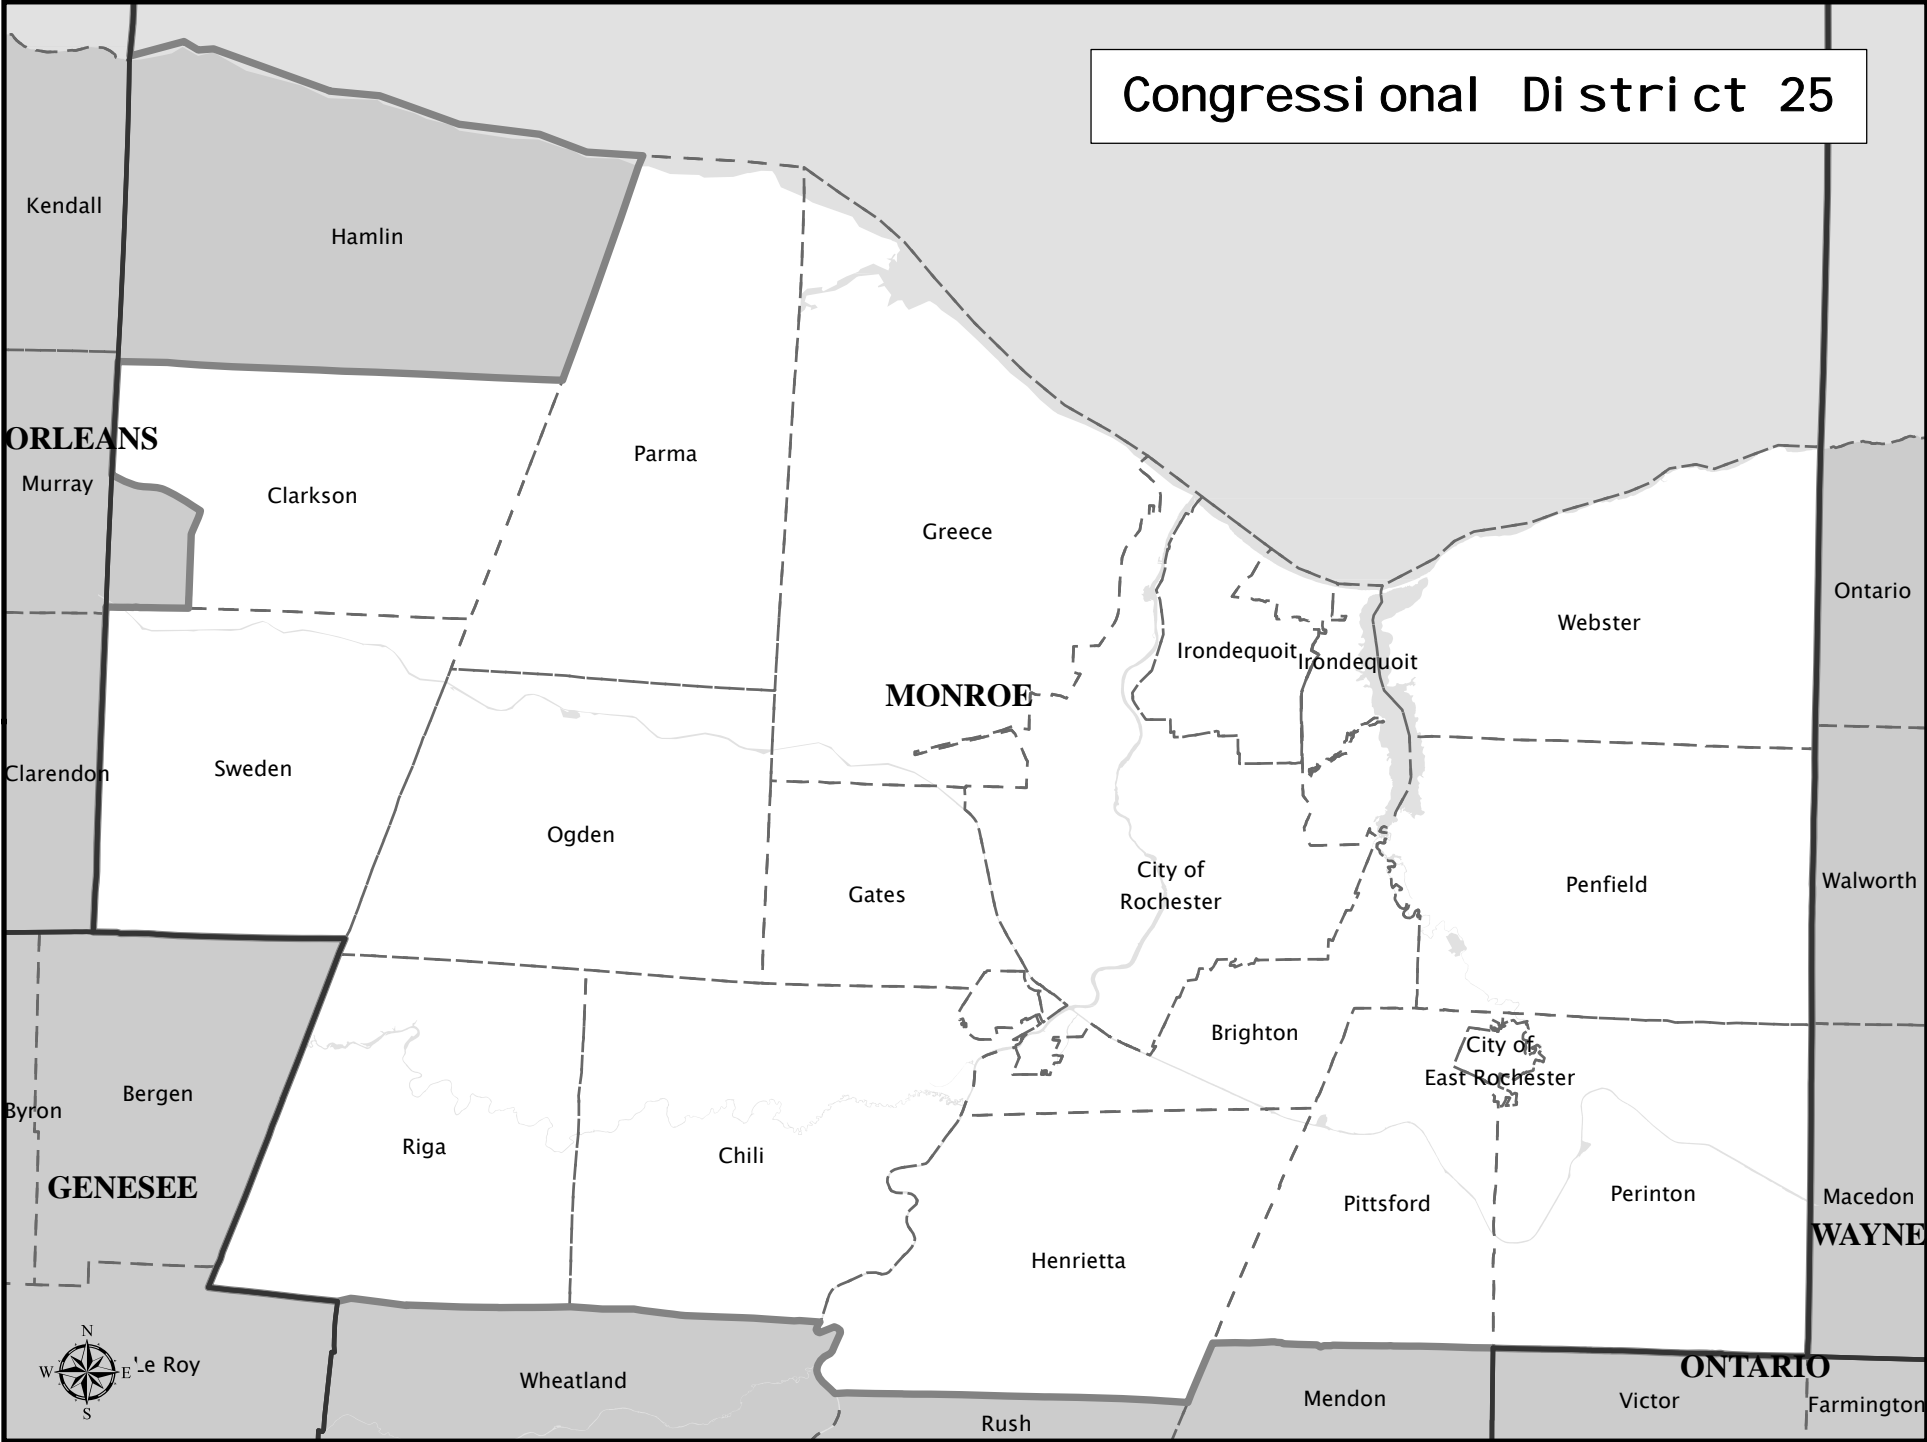

Congressional District 25

Congressional District 25

Total Population : 717,707
Deviation : 0
Deviation Percentage : 0.00

	NH White	NH Black	Hispanic	NH Asian	NH Amlnd	NH Hwn	NH Multi	NH Other
Total	517,053	107,007	53,429	23,777	1,519	177	13,666	1,079
% of Total	72.04	14.91	7.44	3.31	0.21	0.02	1.90	0.15
Total 18+	421,719	73,268	33,465	18,430	1,231	141	6,633	641
% of 18+	75.91	13.19	6.02	3.32	0.22	0.03	1.19	0.12

Department Of Justice

	NH White	NH Black	Hispanic	NH Asian	NH Amlnd	NH Hwn	NH Multi	NH Other
Total	517,053	112,809	53,429	26,710	3,090	294	2,958	1,364
% of Total	72.04	15.72	7.44	3.72	0.43	0.04	0.41	0.19
Total 18+	421,719	75,242	33,465	19,791	2,377	224	1,882	828
% of 18+	75.91	13.54	6.02	3.56	0.43	0.04	0.34	0.15