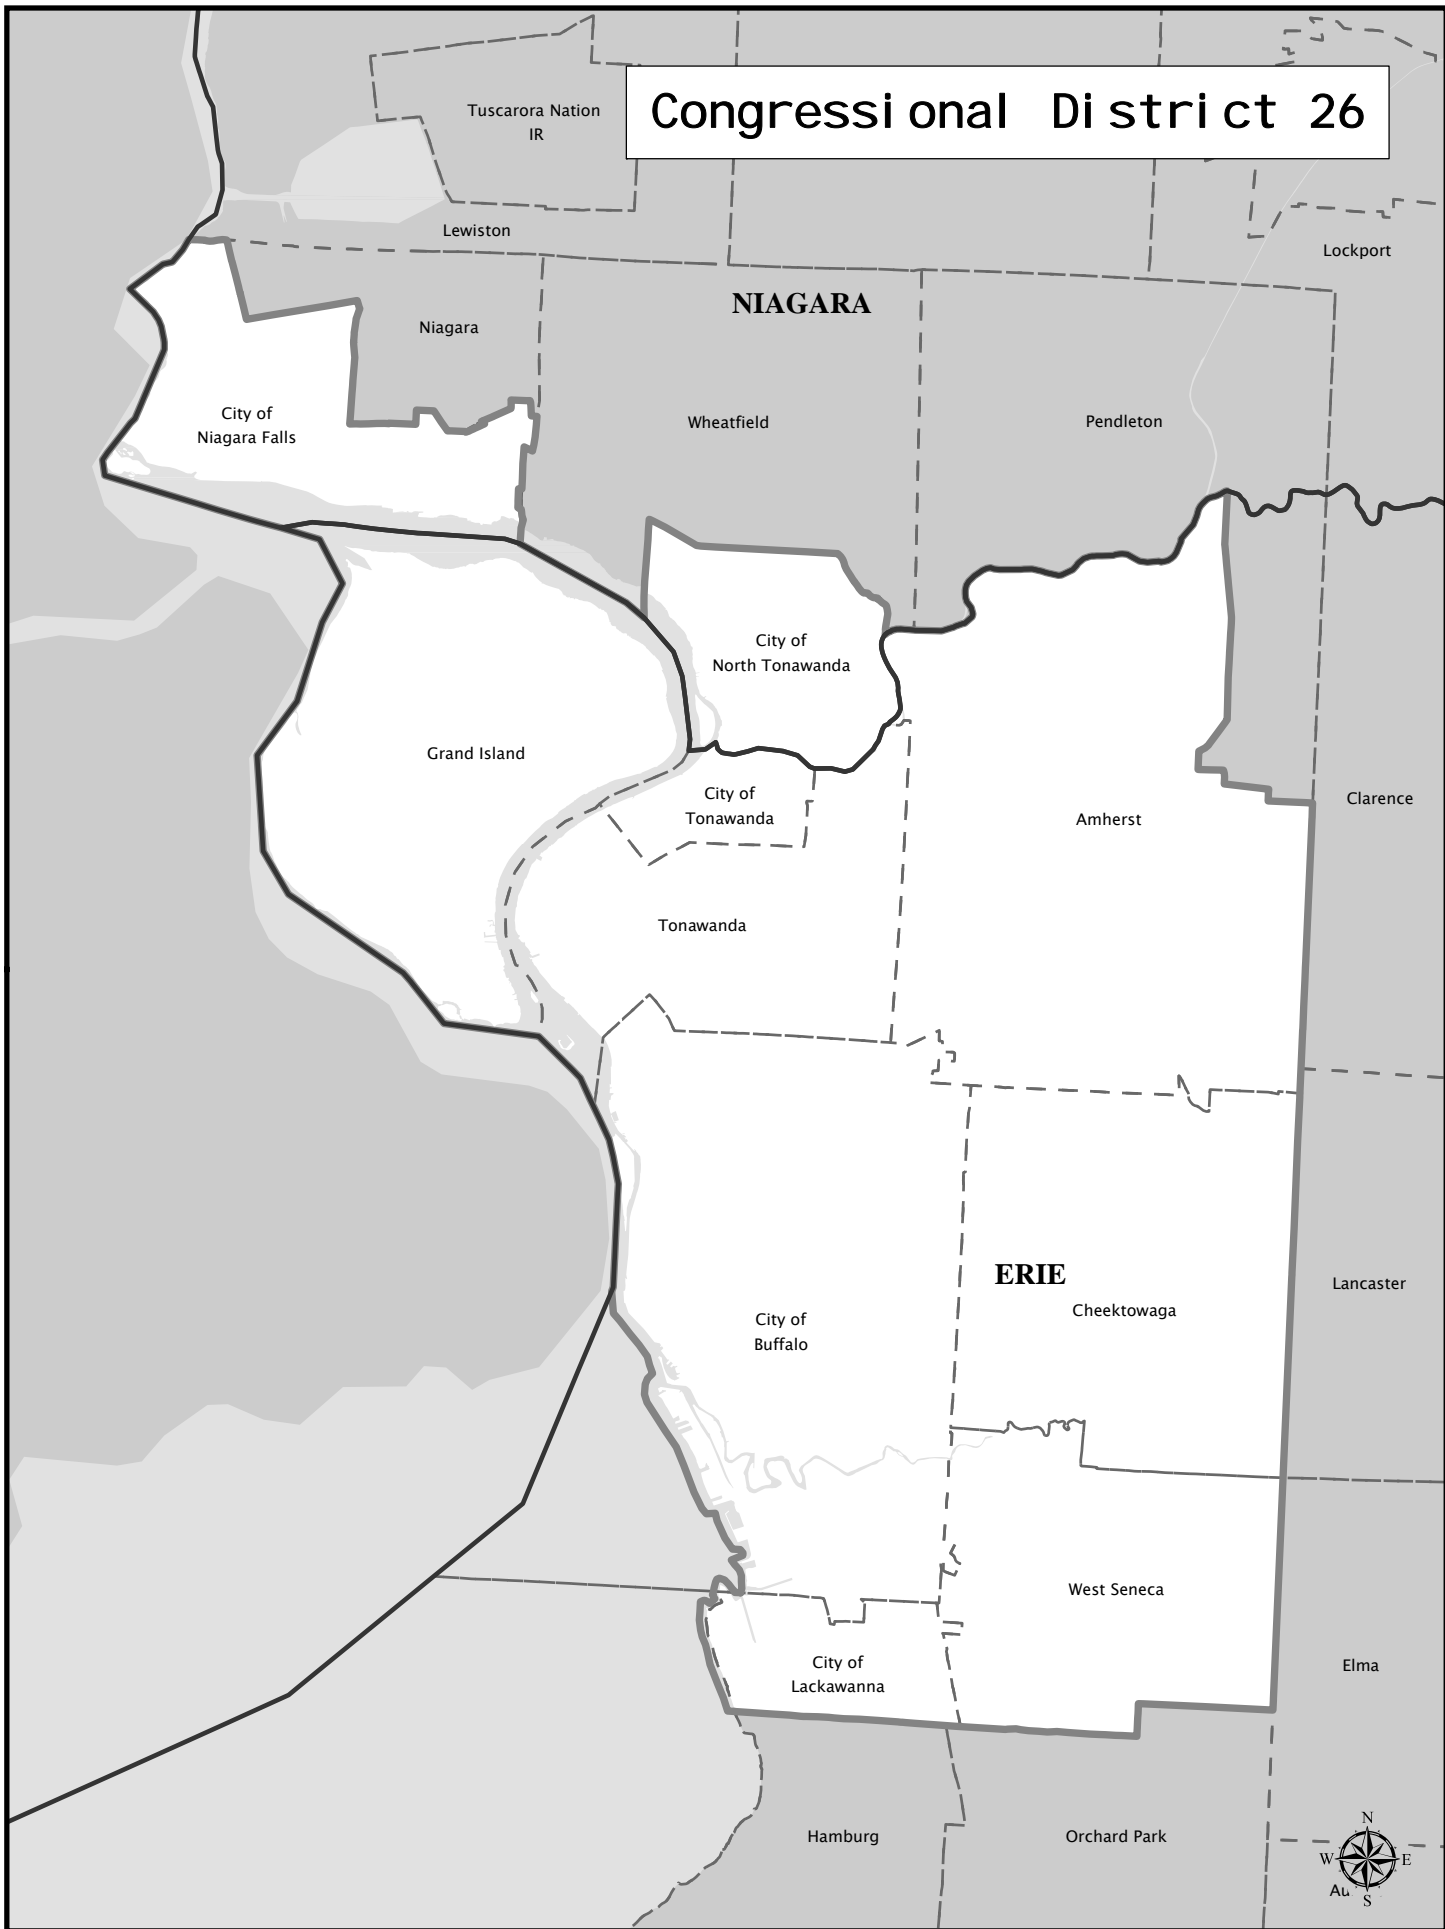

Congressional District 26

Congressional District 26

Total Population : 717,707
Deviation : 0
Deviation Percentage : 0.00

	NH White	NH Black	Hispanic	NH Asian	NH Amlnd	NH Hwn	NH Multi	NH Other
Total	512,994	126,685	38,894	21,452	3,566	153	13,056	907
% of Total	71.48	17.65	5.42	2.99	0.50	0.02	1.82	0.13
Total 18+	425,015	90,028	24,153	16,809	2,717	113	6,197	544
% of 18+	75.15	15.92	4.27	2.97	0.48	0.02	1.10	0.10

Department Of Justice

	NH White	NH Black	Hispanic	NH Asian	NH Amlnd	NH Hwn	NH Multi	NH Other
Total	512,994	132,611	38,894	23,682	5,505	269	2,621	1,131
% of Total	71.48	18.48	5.42	3.30	0.77	0.04	0.37	0.16
Total 18+	425,015	91,849	24,153	18,044	3,976	196	1,629	714
% of 18+	75.15	16.24	4.27	3.19	0.70	0.03	0.29	0.13