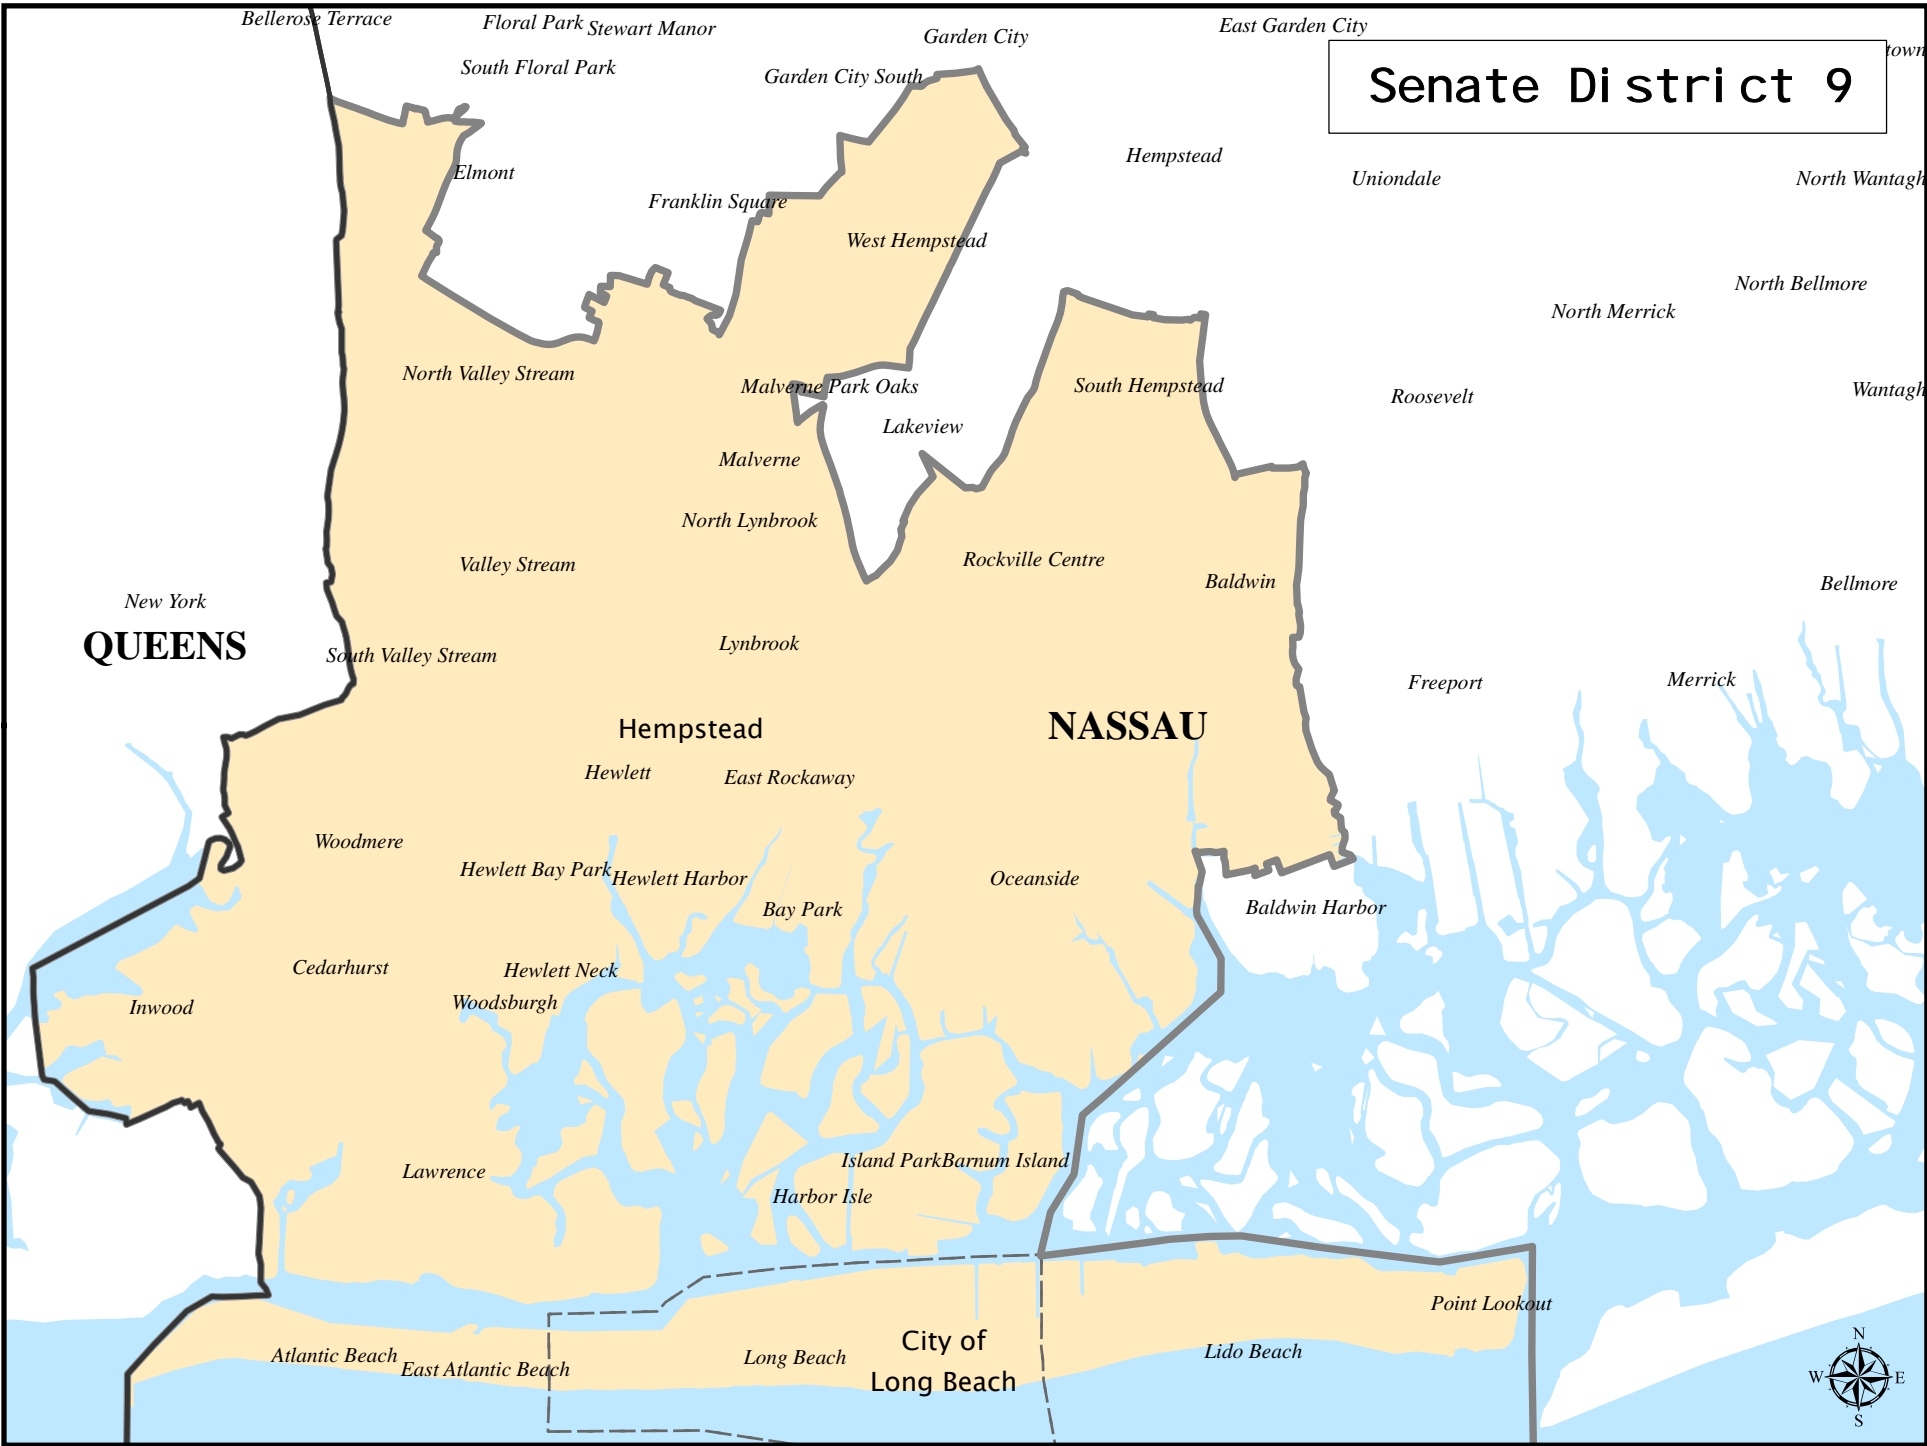

Senate District 9

Senate District 9

Adjusted Total Population : 315,164
 Deviation : 7,808
 Deviation Percentage : 2.54

	NH White	NH Black	Hispanic	NH Asian	NH Amlnd	NH Hwn	NH Multi	NH Other	Unknown
Total	211,656	36,114	44,521	16,919	295	49	3,888	1,722	0
% of Total	67.16	11.46	14.13	5.37	0.09	0.02	1.23	0.55	0.00
Total 18+	168,823	25,895	31,655	12,886	178	31	2,219	1,096	0
% of 18+	69.54	10.67	13.04	5.31	0.07	0.01	0.91	0.45	0.00