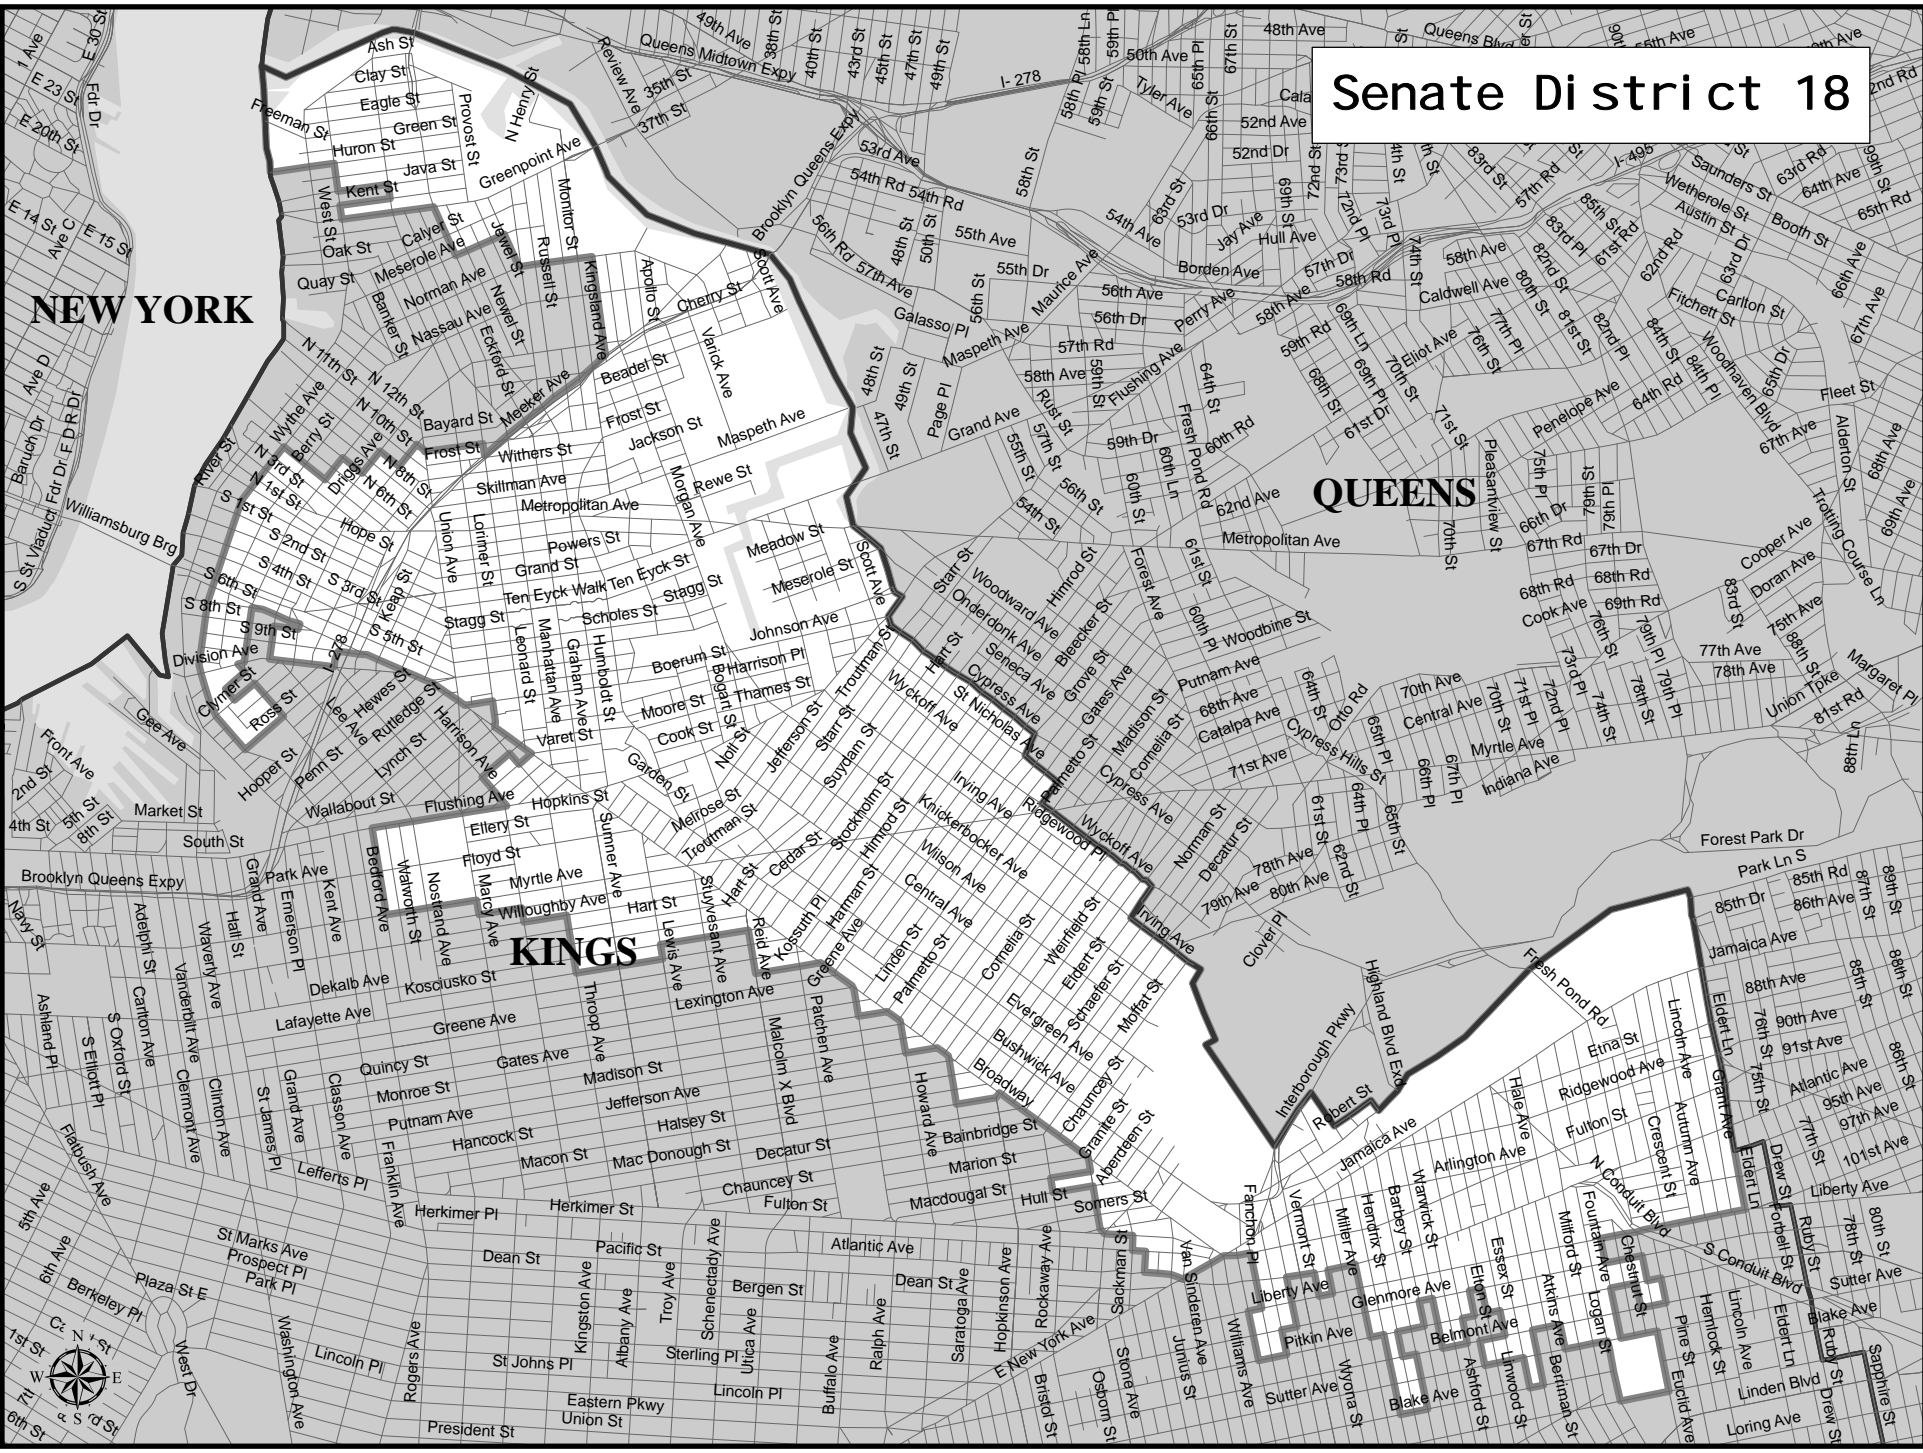

# Senate District 18

NEW YORK

QUEENS

KINGS

**Senate District 18**

**Adjusted Total Population :** 318,022  
**Deviation :** 10,666  
**Deviation Percentage :** 3.47

	NH White	NH Black	Hispanic	NH Asian	NH Amlnd	NH Hwn	NH Multi	NH Other	Unknown
<b>Total</b>	56,895	65,614	170,733	16,758	775	114	4,291	2,838	4
<b>% of Total</b>	17.89	20.63	53.69	5.27	0.24	0.04	1.35	0.89	0.00
<b>Total 18+</b>	50,561	48,465	123,989	13,920	528	88	3,316	1,988	4
<b>% of 18+</b>	20.82	19.96	51.05	5.73	0.22	0.04	1.37	0.82	0.00