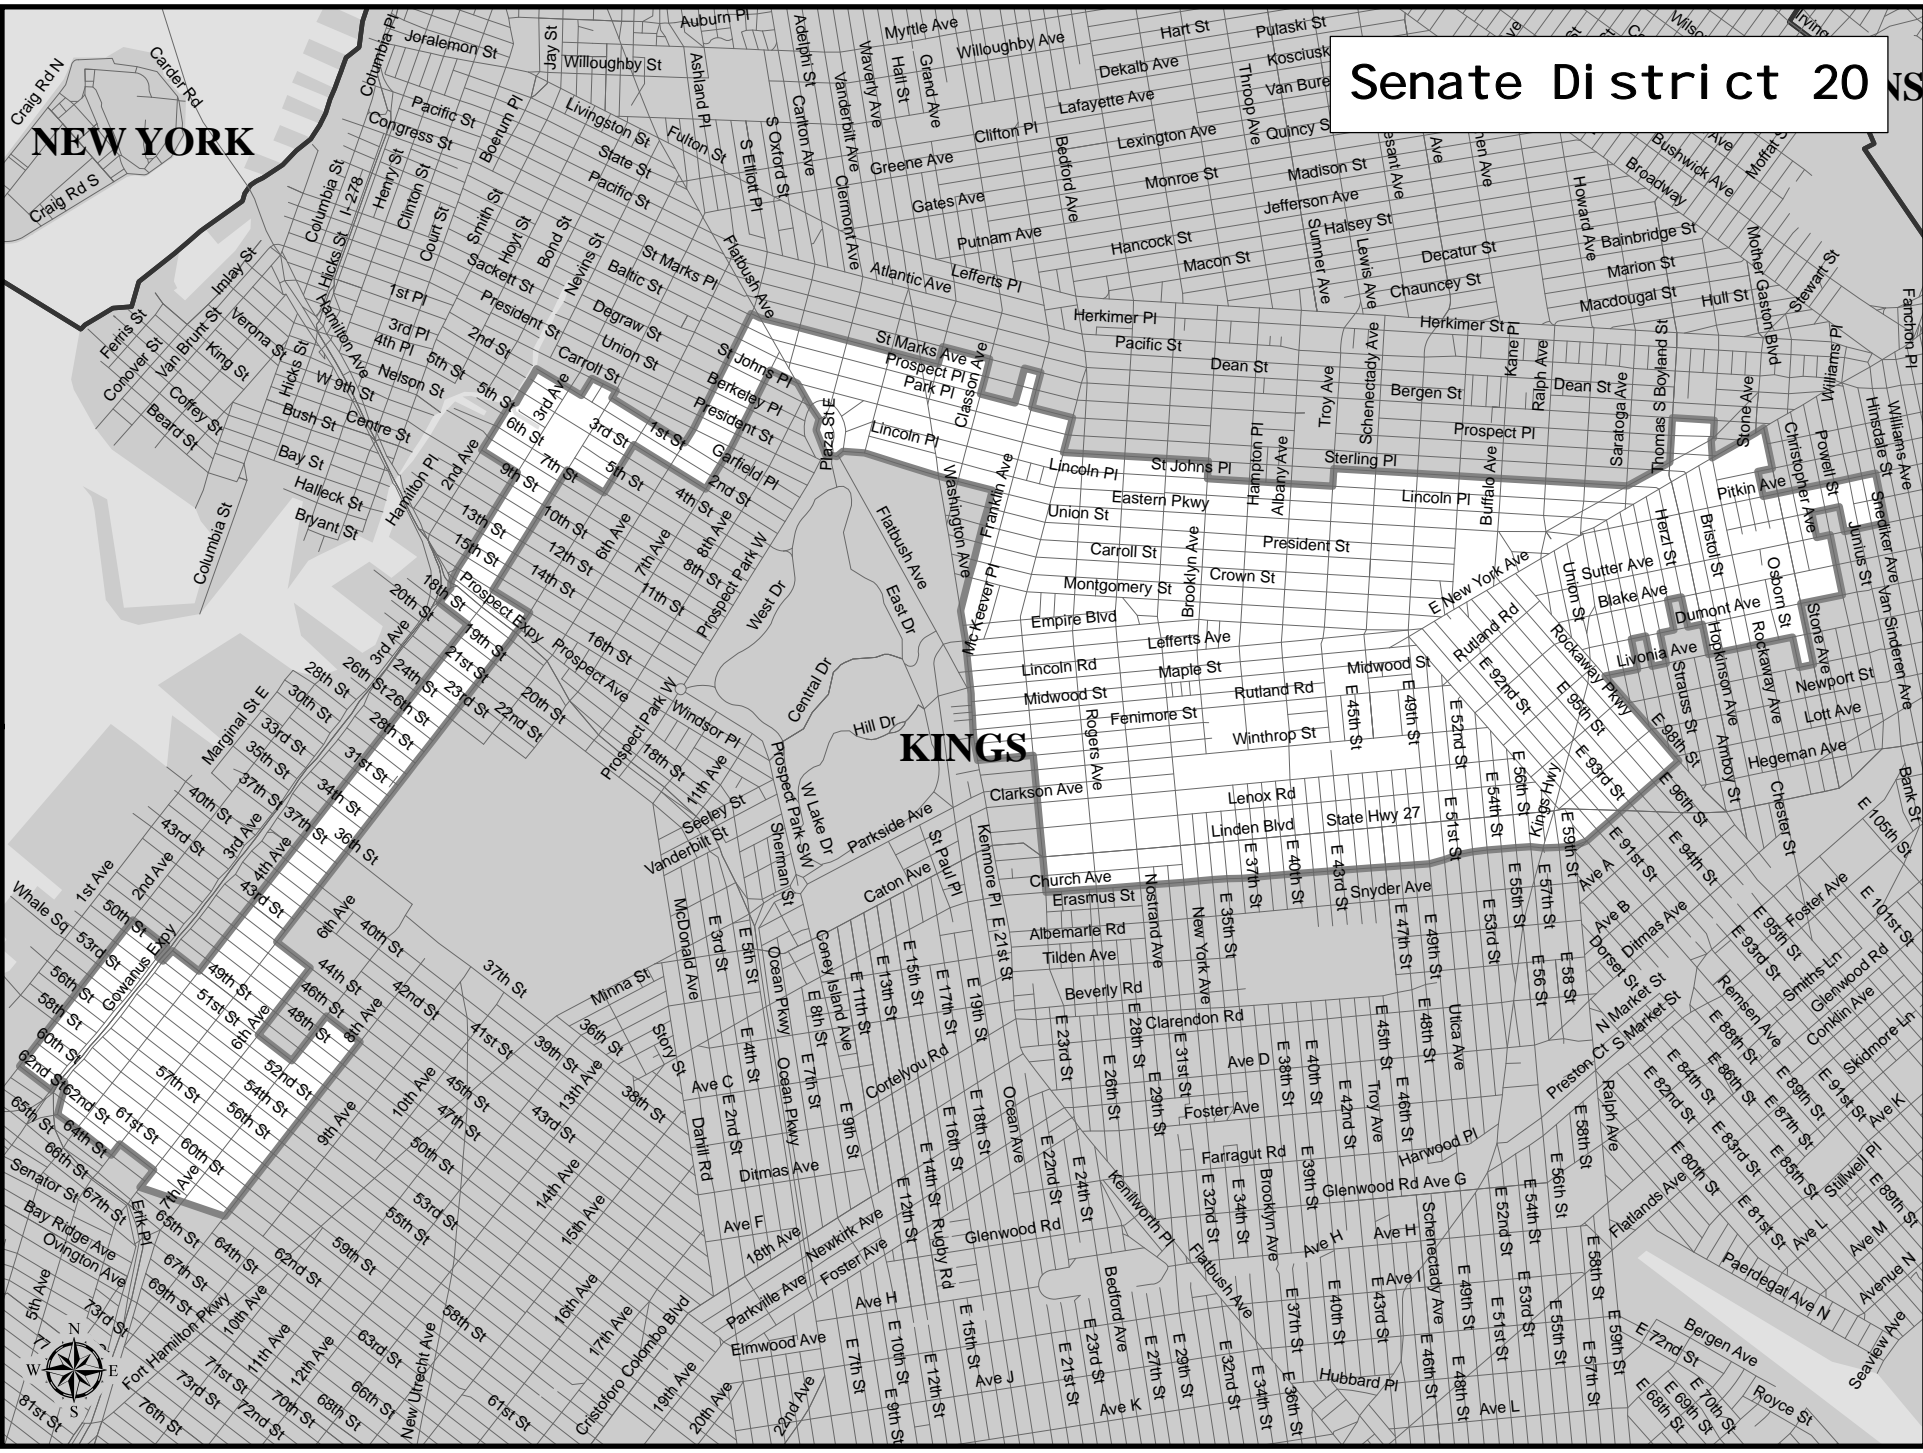

NEW YORK

Senete District 20

KINGS

Senate District 20

Adjusted Total Population : 318,021
Deviation : 10,665
Deviation Percentage : 3.47

	NH White	NH Black	Hispanic	NH Asian	NH Amlnd	NH Hwn	NH Multi	NH Other	Unknown
Total	44,677	172,584	63,985	29,786	642	84	5,120	1,136	7
% of Total	14.05	54.27	20.12	9.37	0.20	0.03	1.61	0.36	0.00
Total 18+	35,201	132,457	46,486	23,332	477	65	3,545	793	7
% of 18+	14.52	54.65	19.18	9.63	0.20	0.03	1.46	0.33	0.00