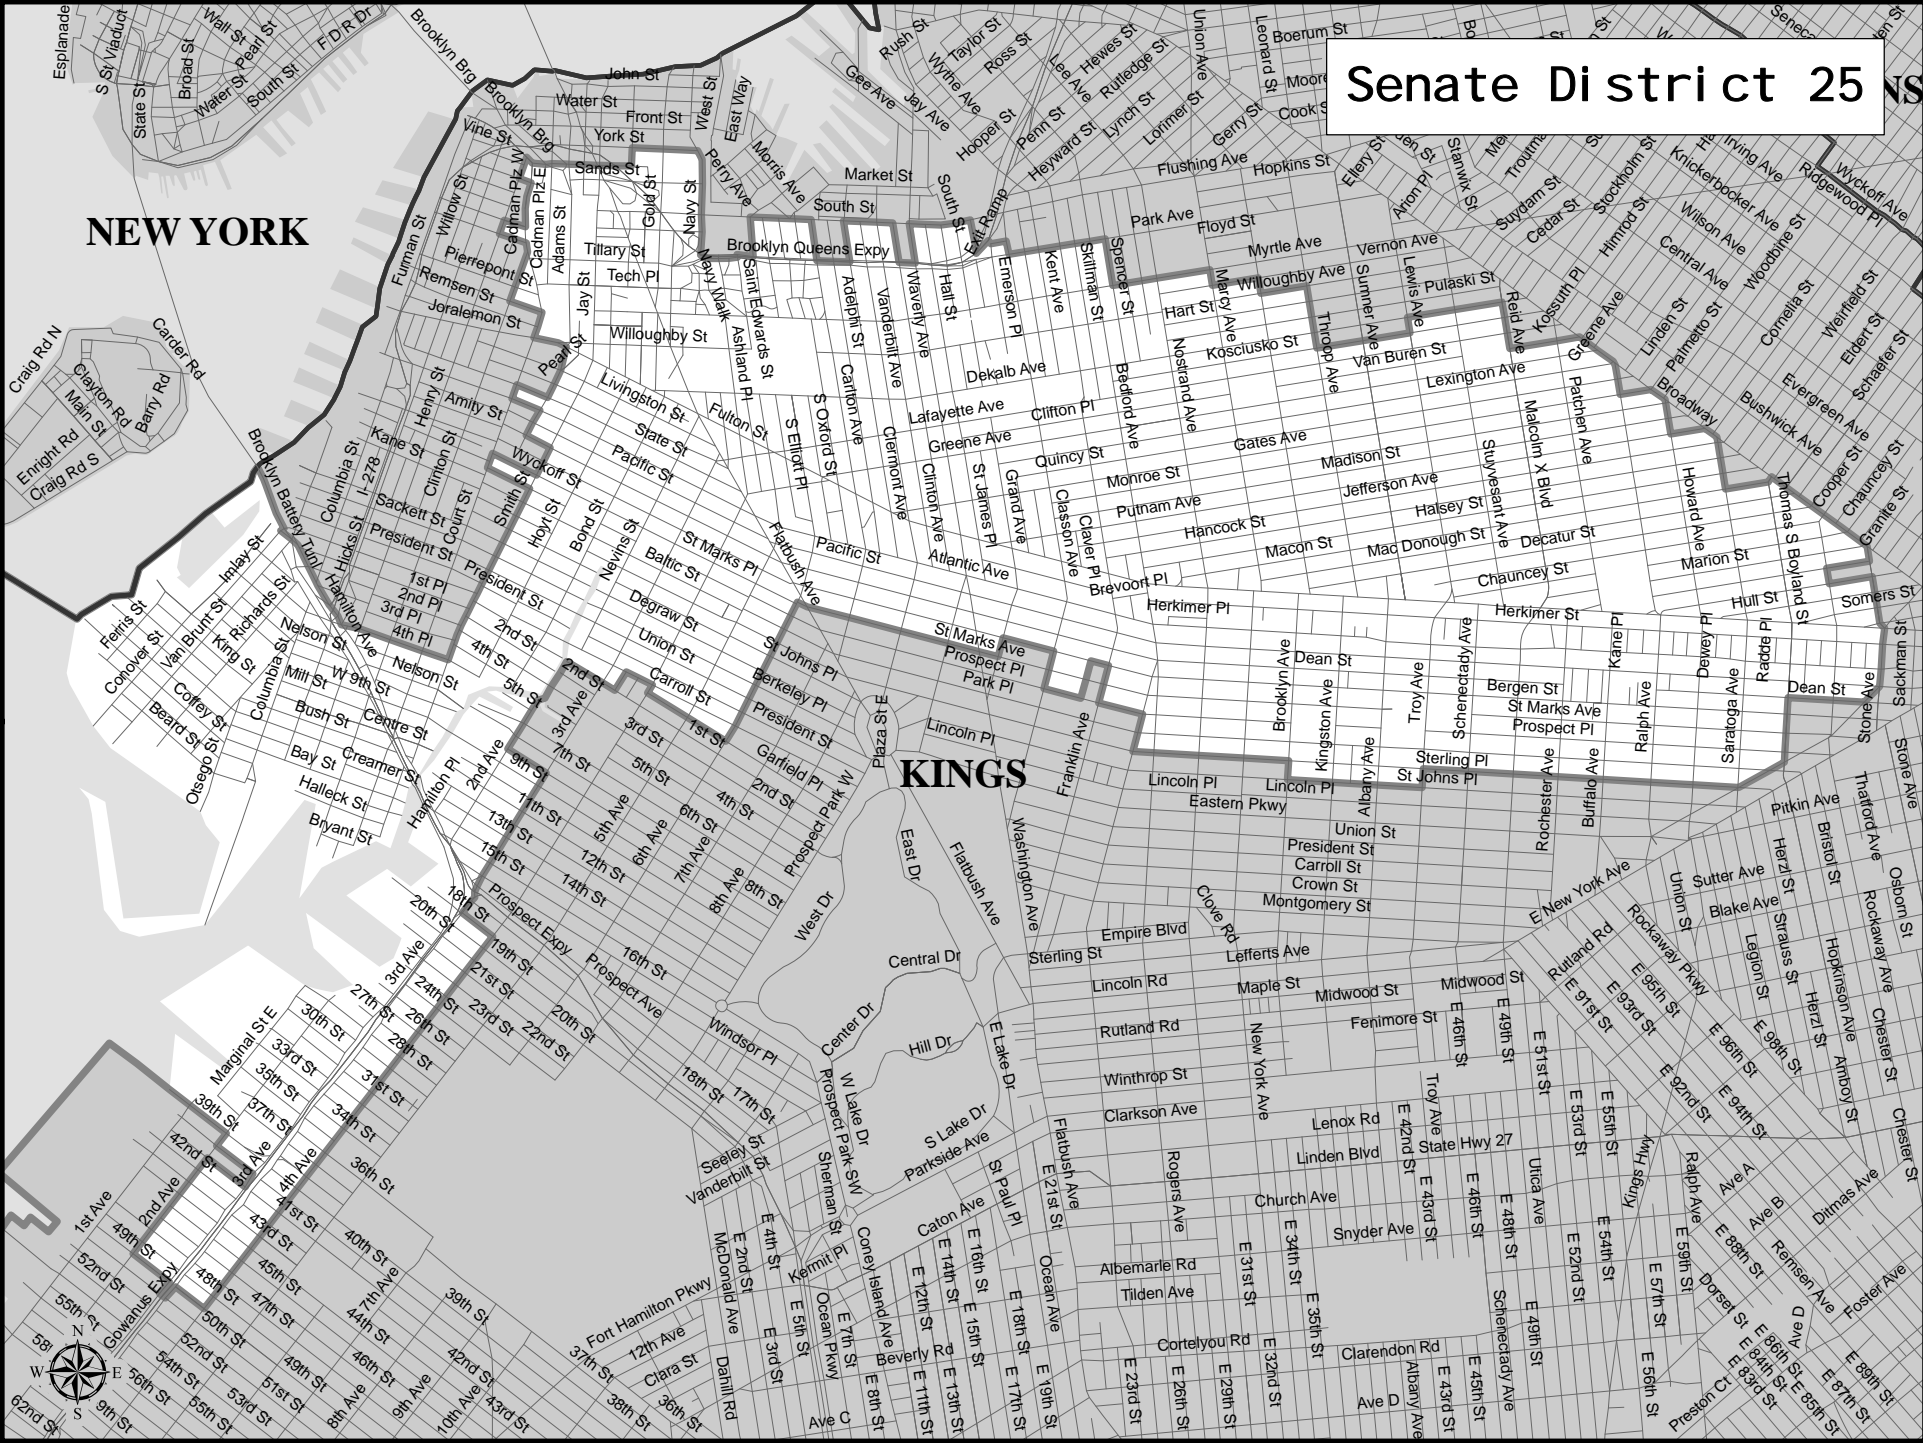

Senete Di strict 25 ns

NEW YORK

KINGS

Senate District 25

Adjusted Total Population : 318,021
Deviation : 10,665
Deviation Percentage : 3.47

	NH White	NH Black	Hispanic	NH Asian	NH Amlnd	NH Hwn	NH Multi	NH Other	Unknown
Total	62,960	176,429	57,757	11,761	825	111	7,099	1,066	13
% of Total	19.80	55.48	18.16	3.70	0.26	0.03	2.23	0.34	0.00
Total 18+	53,628	136,463	42,611	10,132	651	88	5,053	766	13
% of 18+	21.50	54.72	17.09	4.06	0.26	0.04	2.03	0.31	0.01