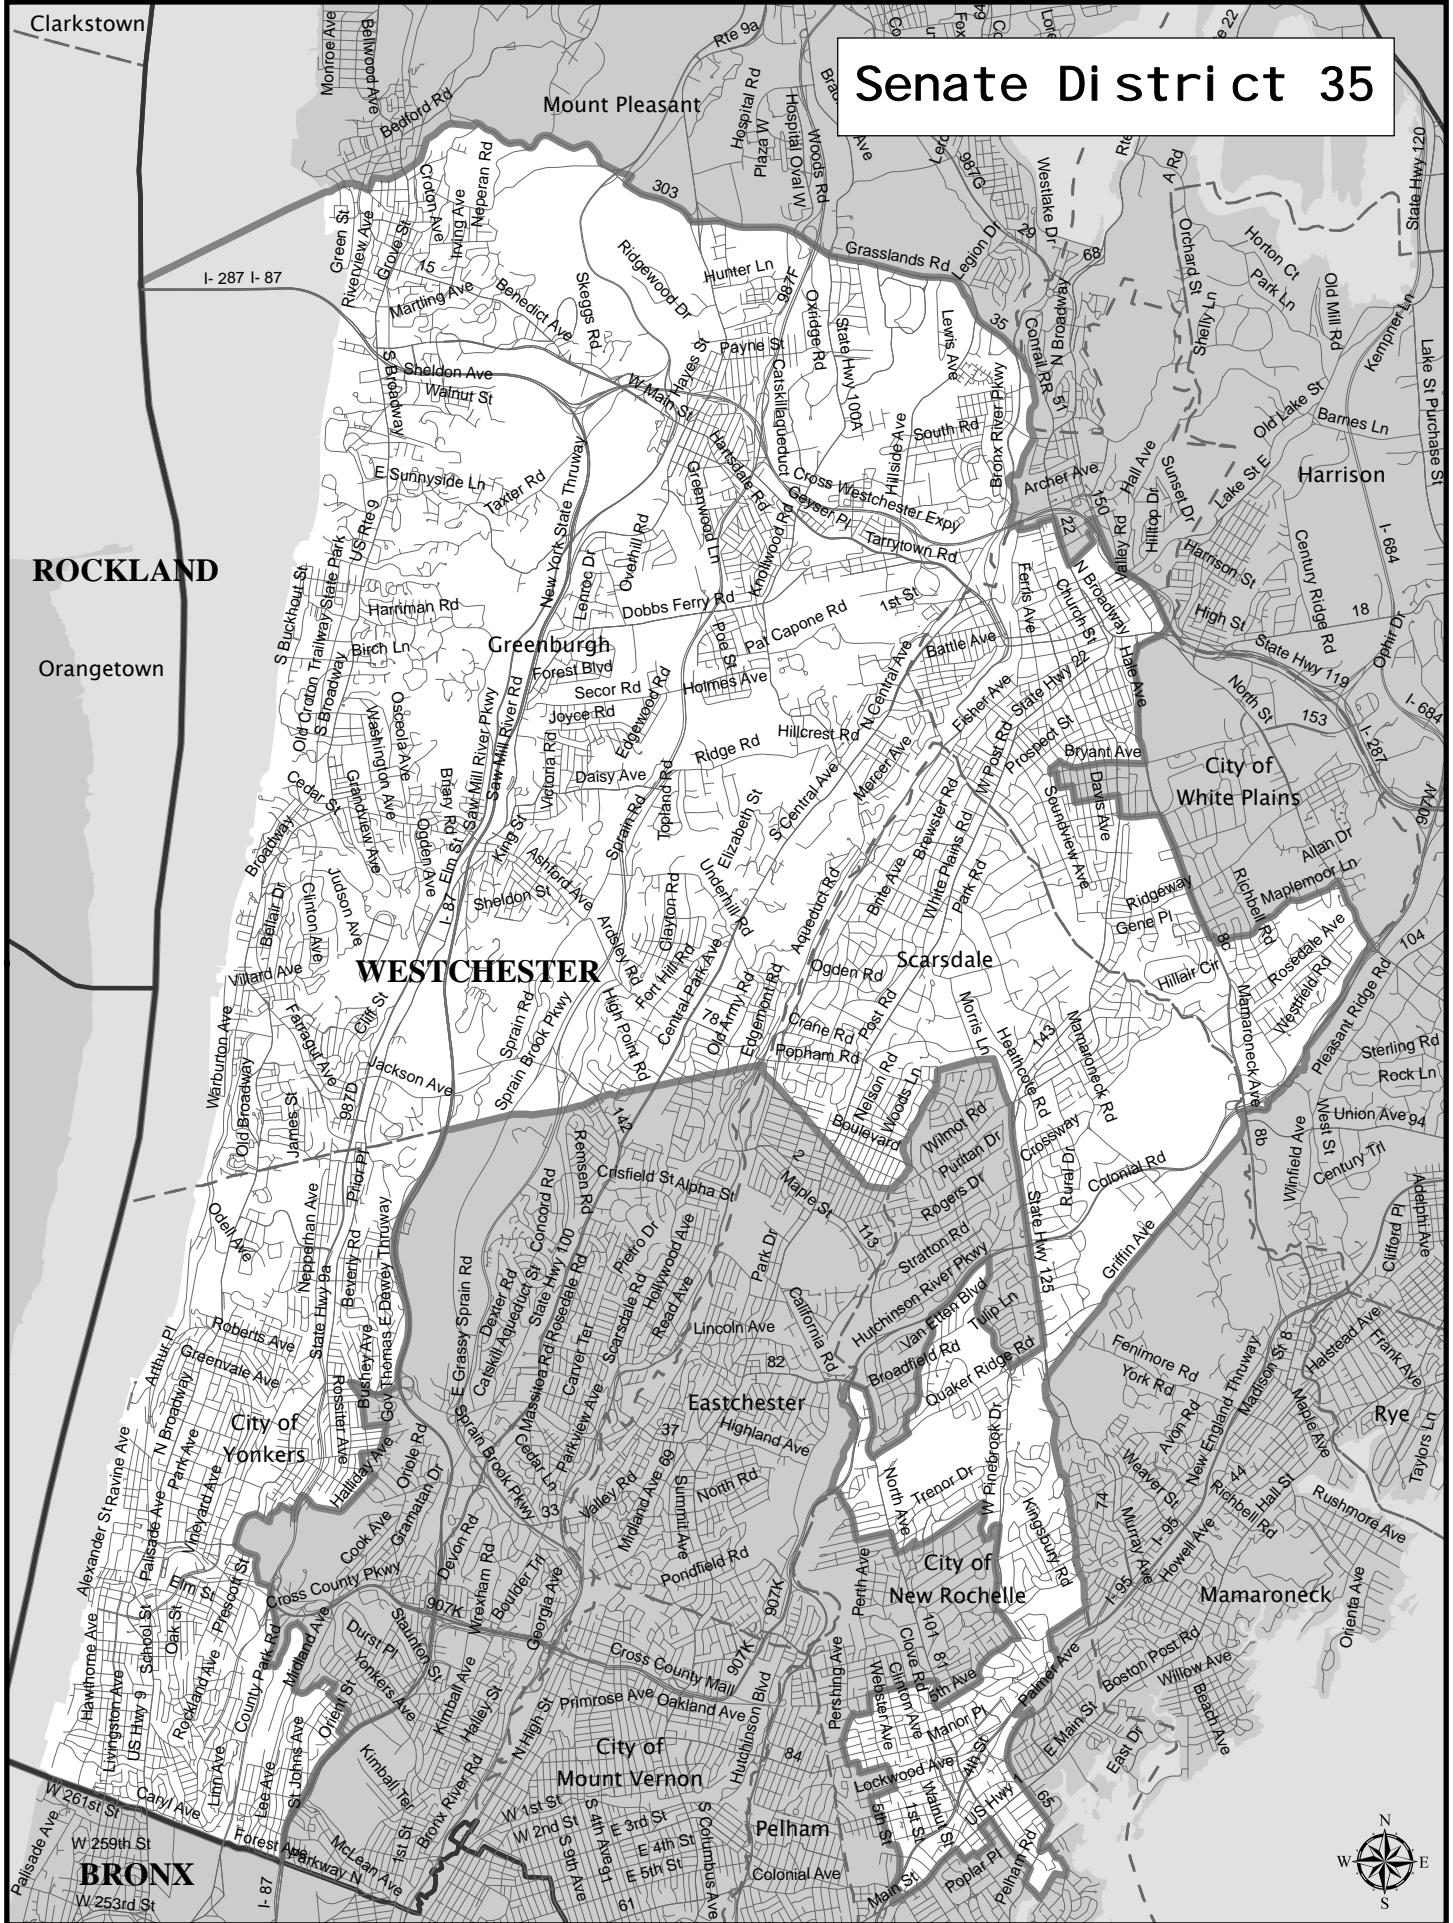

Senate District 35

Clarkstown

Mount Pleasant

ROCKLAND

Orangetown

Greenburgh

Scarsdale

WESTCHESTER

City of White Plains

City of Yonkers

Eastchester

City of New Rochelle

Mamaroneck

City of Mount Vernon

Pelham

BRONX