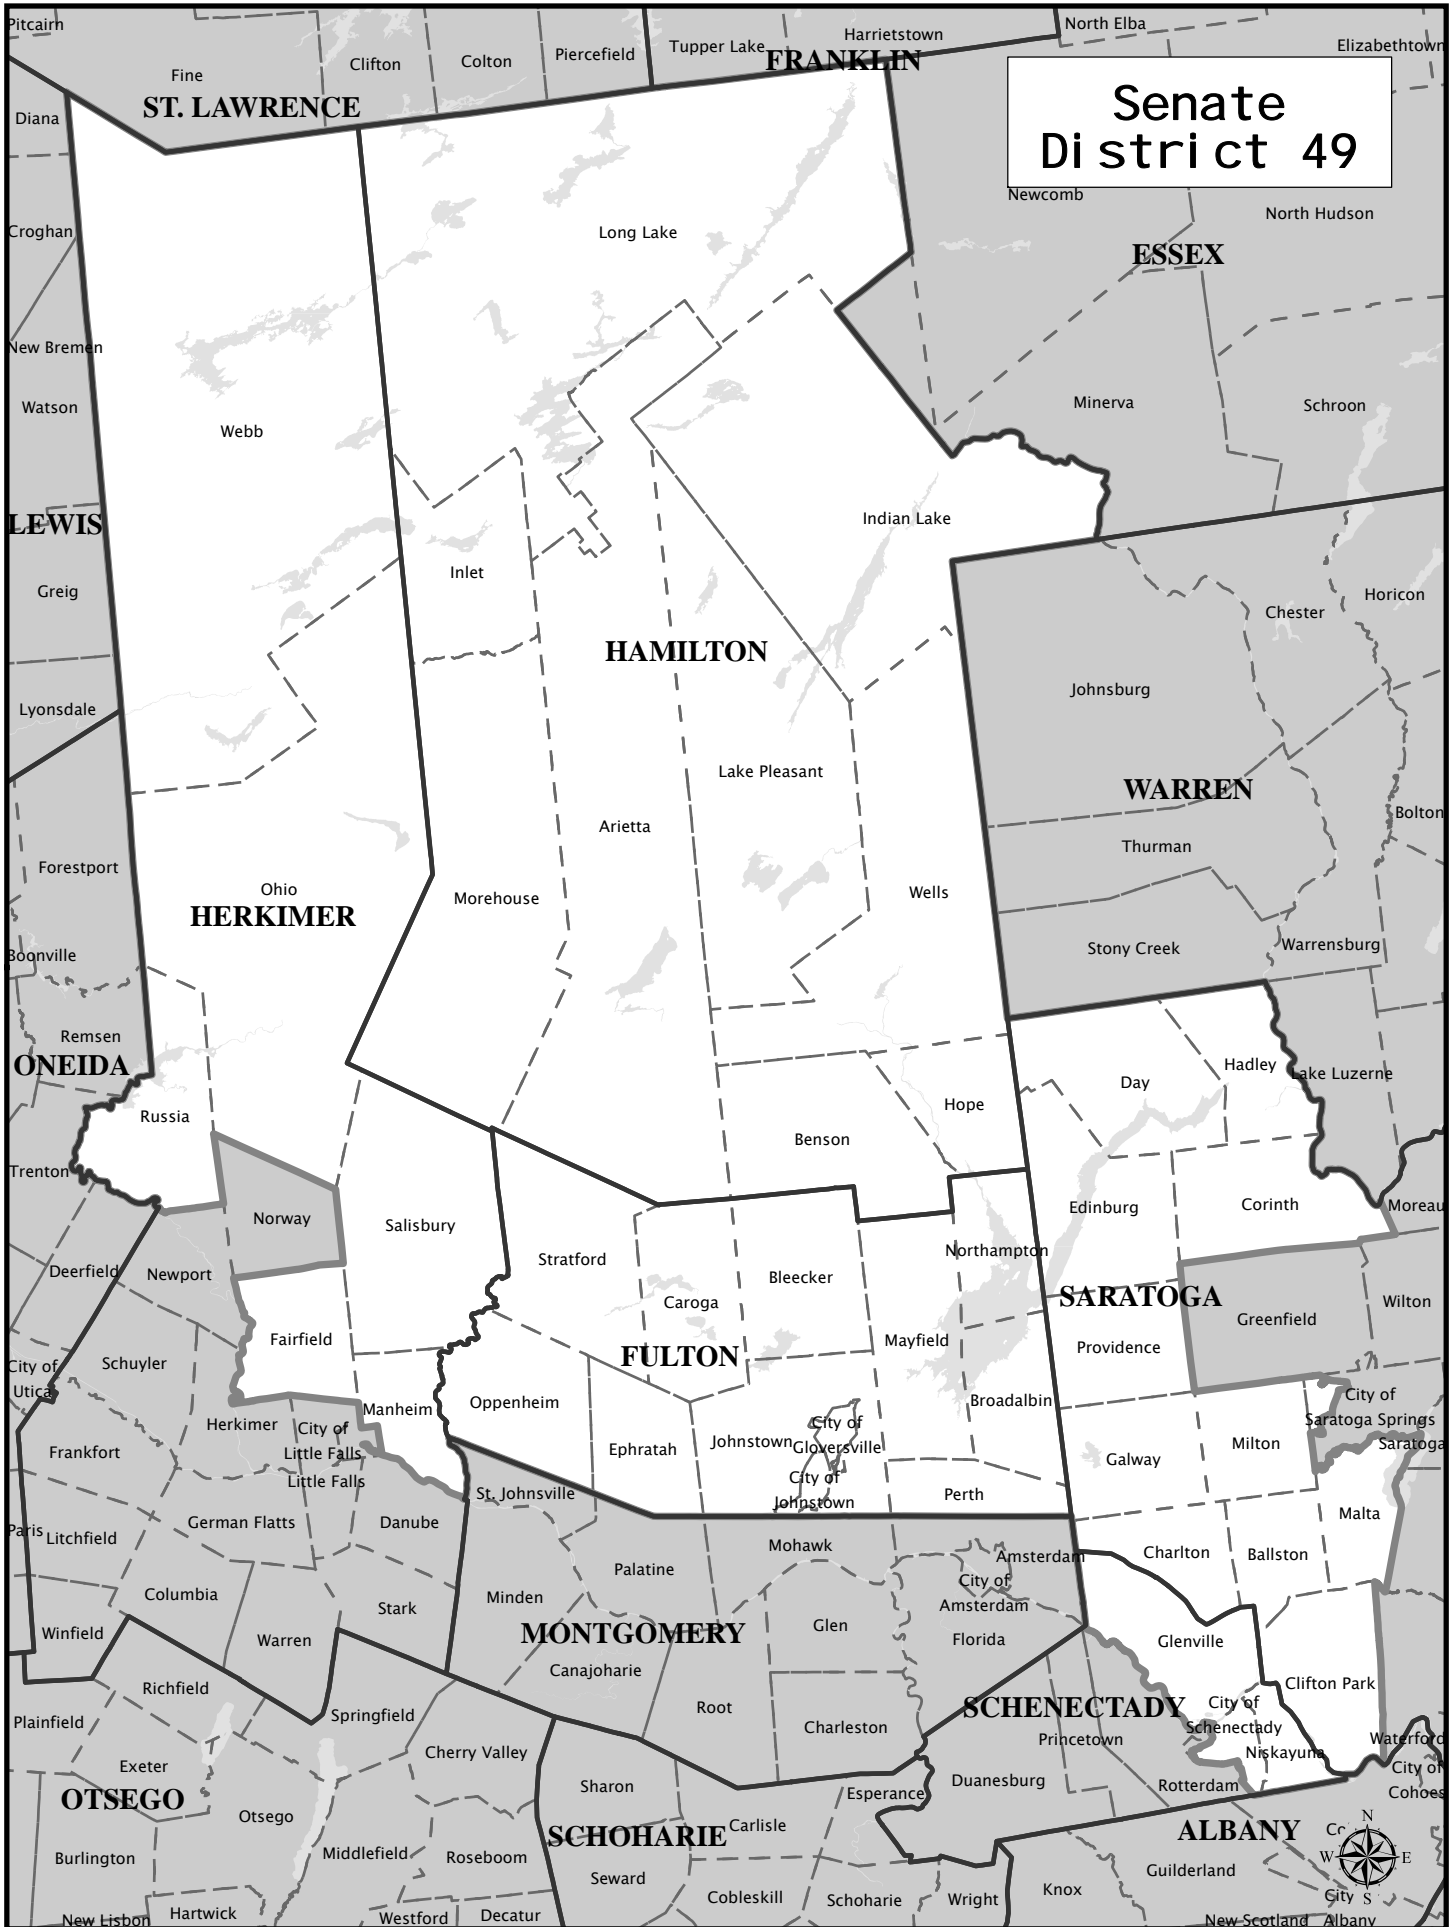

**Senate
District 49**

Senate District 49

Adjusted Total Population : 292,749
Deviation : -14,607
Deviation Percentage : -4.75

	NH White	NH Black	Hispanic	NH Asian	NH Amlnd	NH Hwn	NH Multi	NH Other	Unknown
Total	248,189	15,424	11,868	7,112	658	107	6,594	2,787	10
% of Total	84.78	5.27	4.05	2.43	0.22	0.04	2.25	0.95	0.00
Total 18+	196,367	10,582	7,185	5,200	455	76	3,179	1,805	10
% of 18+	87.33	4.71	3.20	2.31	0.20	0.03	1.41	0.80	0.00

Department Of Justice									
	NH White	NH Black	Hispanic	NH Asian	NH Amlnd	NH Hwn	NH Multi	NH Other	Unknown
Total	248,189	17,954	11,868	8,385	1,623	162	1,618	2,940	10
% of Total	84.78	6.13	4.05	2.86	0.55	0.06	0.55	1.00	0.00
Total 18+	196,367	11,294	7,185	5,790	1,190	110	1,017	1,896	10
% of 18+	87.33	5.02	3.20	2.57	0.53	0.05	0.45	0.84	0.00