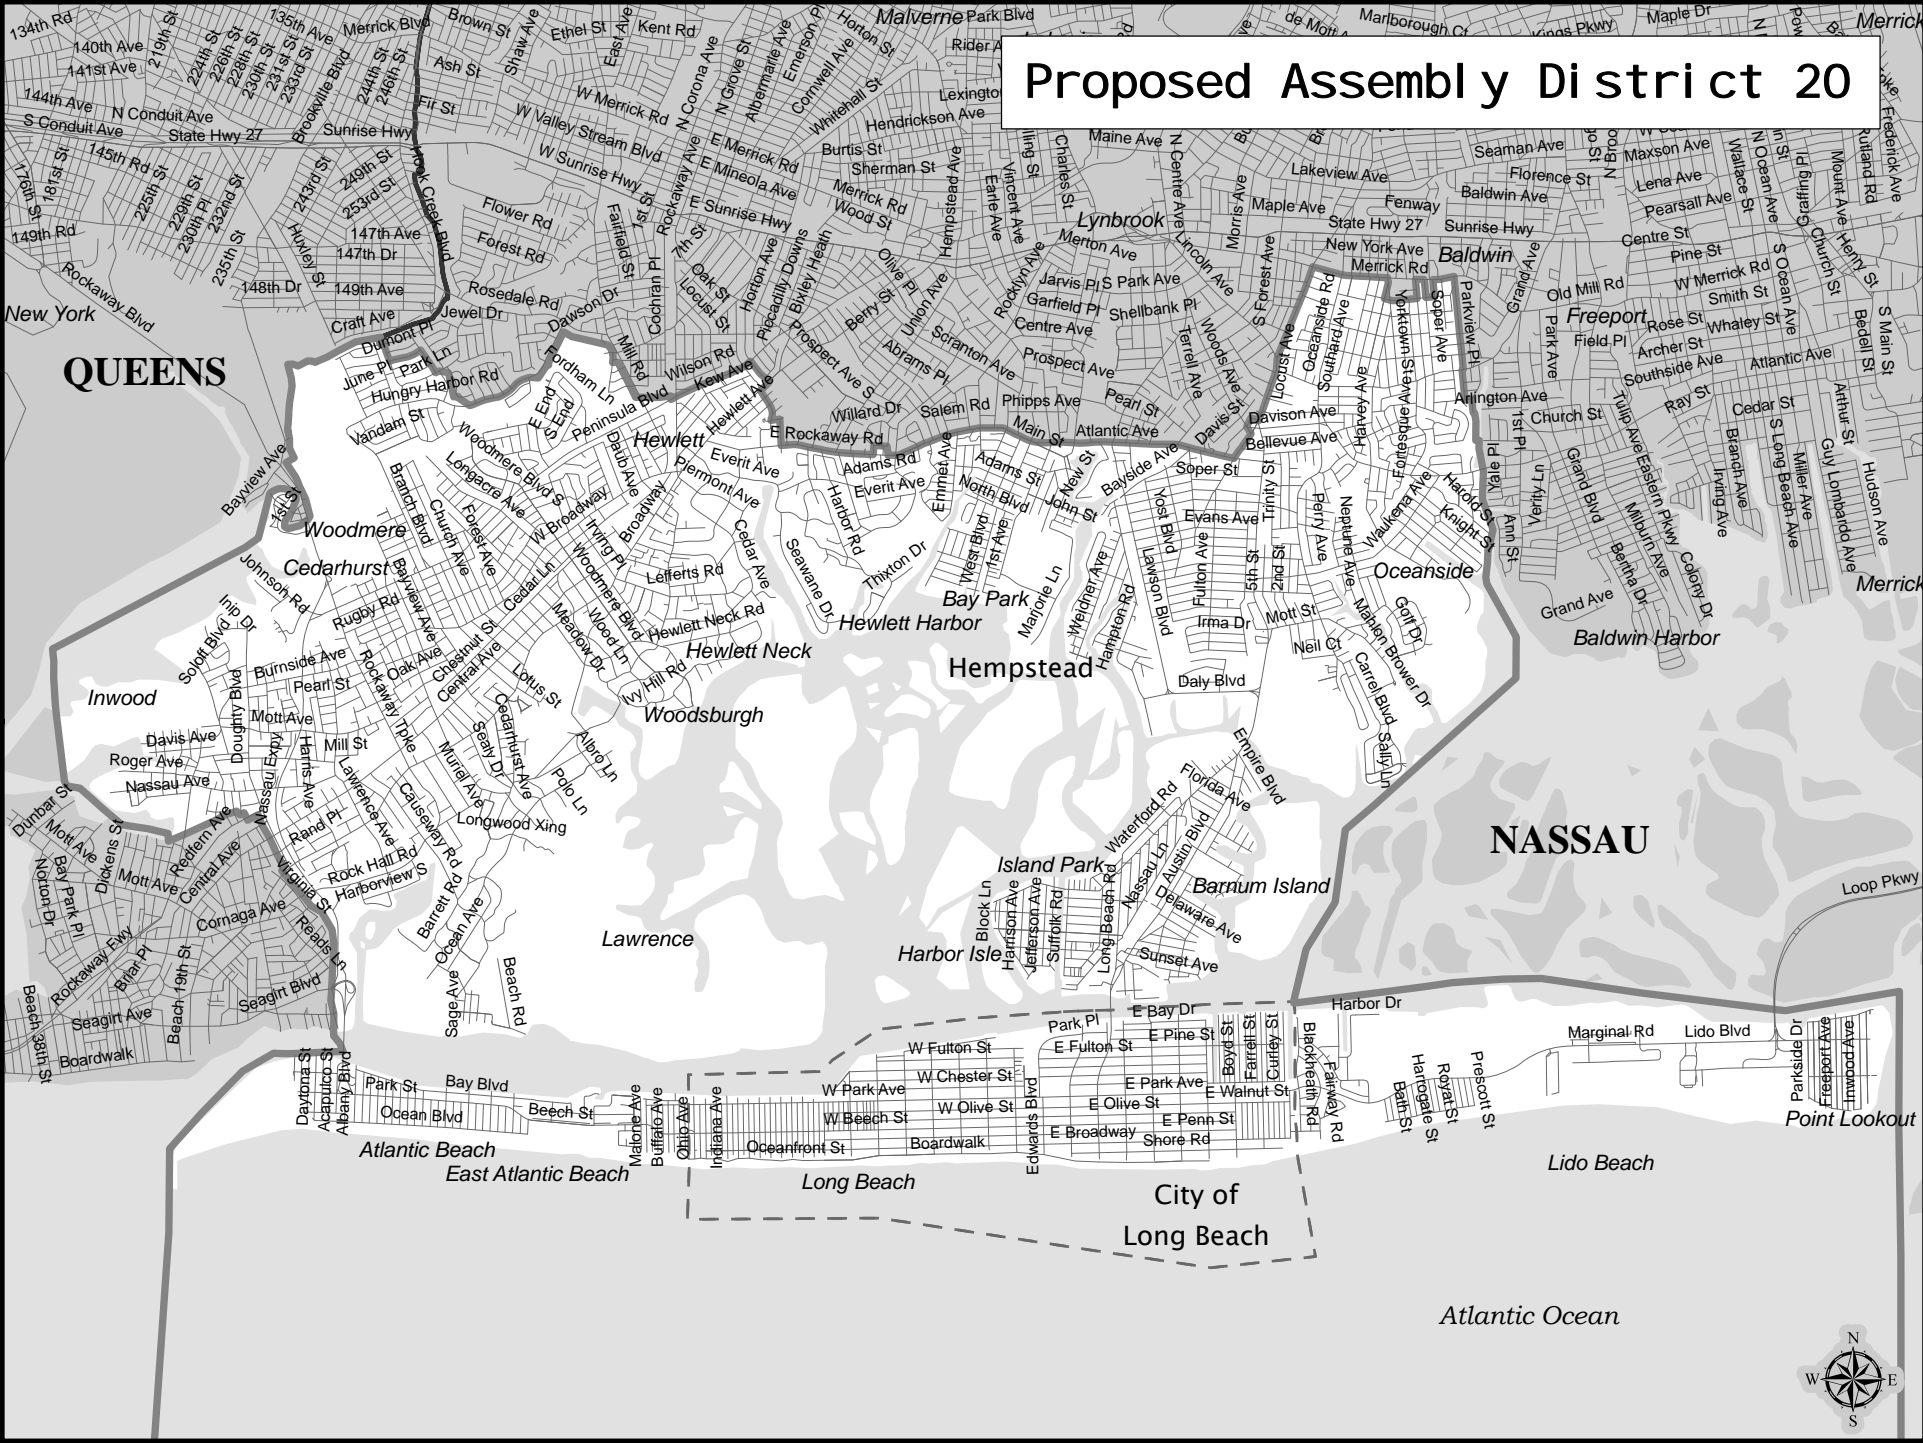

Proposed Assembly District 20

Assembly District 20

Adjusted Total Population : 128,931
Deviation : -158
Deviation Percentage : -0.12

	NH White	NH Black	Hispanic	NH Asian	NH Amlnd	NH Hwn	NH Multi	NH Other	Unknown
Total	101,682	5,676	16,025	3,864	76	24	1,105	479	0
% of Total	78.87	4.40	12.43	3.00	0.06	0.02	0.86	0.37	0.00
Total 18+	80,266	4,196	11,602	3,016	47	17	635	285	0
% of 18+	80.21	4.19	11.59	3.01	0.05	0.02	0.63	0.28	0.00