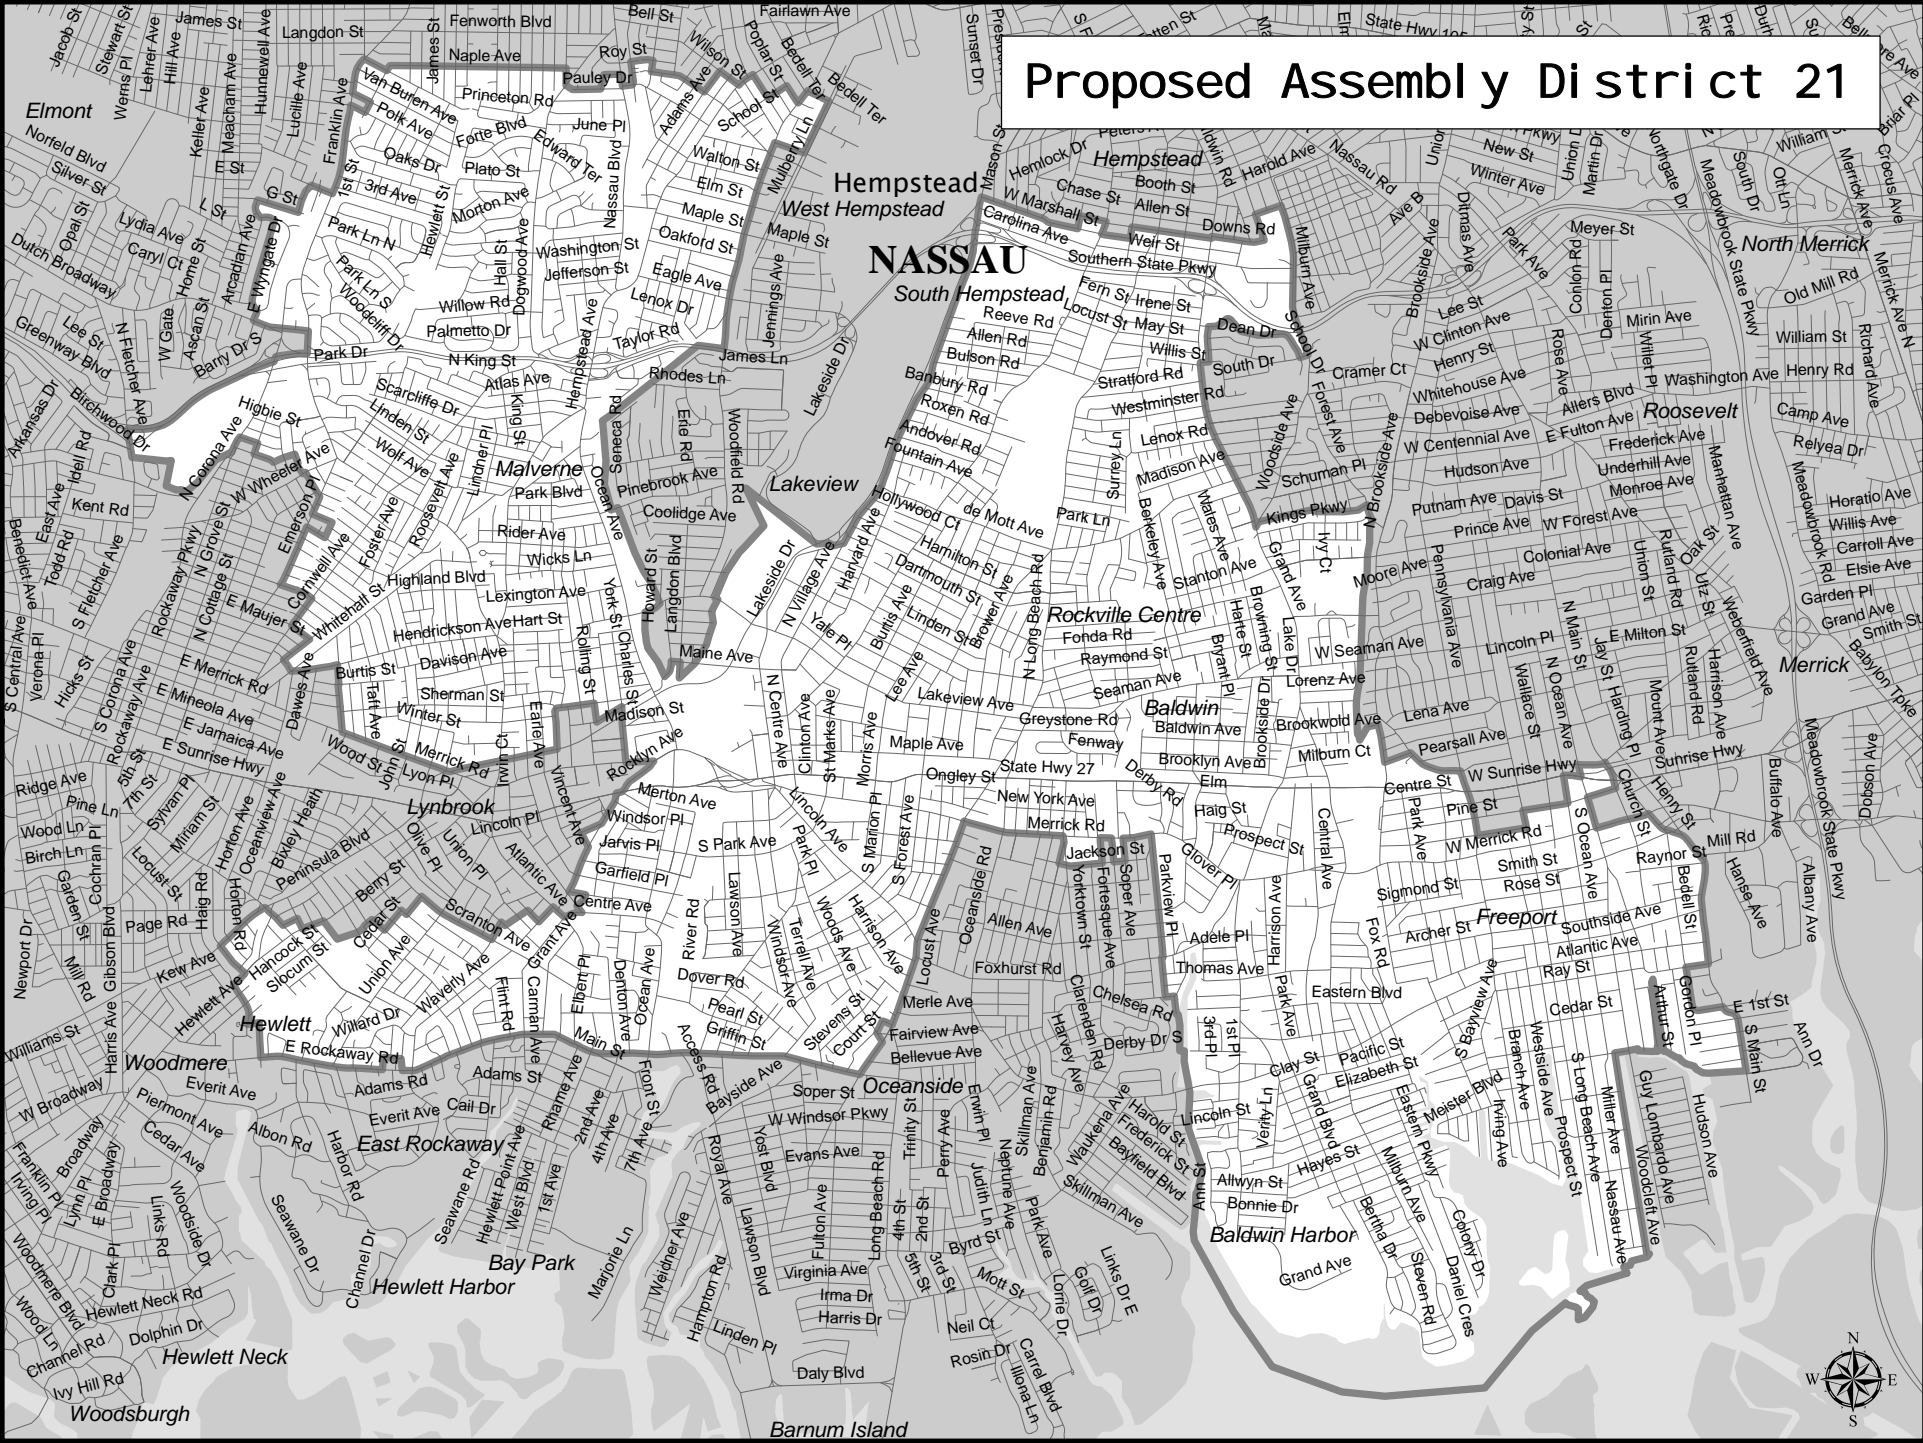

Proposed Assembly District 21

Assembly District 21

Adjusted Total Population : 128,930
Deviation : -159
Deviation Percentage : -0.12

	NH White	NH Black	Hispanic	NH Asian	NH Amlnd	NH Hwn	NH Multi	NH Other	Unknown
Total	86,163	14,908	20,878	4,600	147	17	1,726	491	0
% of Total	66.83	11.56	16.19	3.57	0.11	0.01	1.34	0.38	0.00
Total 18+	68,833	10,650	14,932	3,556	94	10	941	313	0
% of 18+	69.30	10.72	15.03	3.58	0.09	0.01	0.95	0.32	0.00