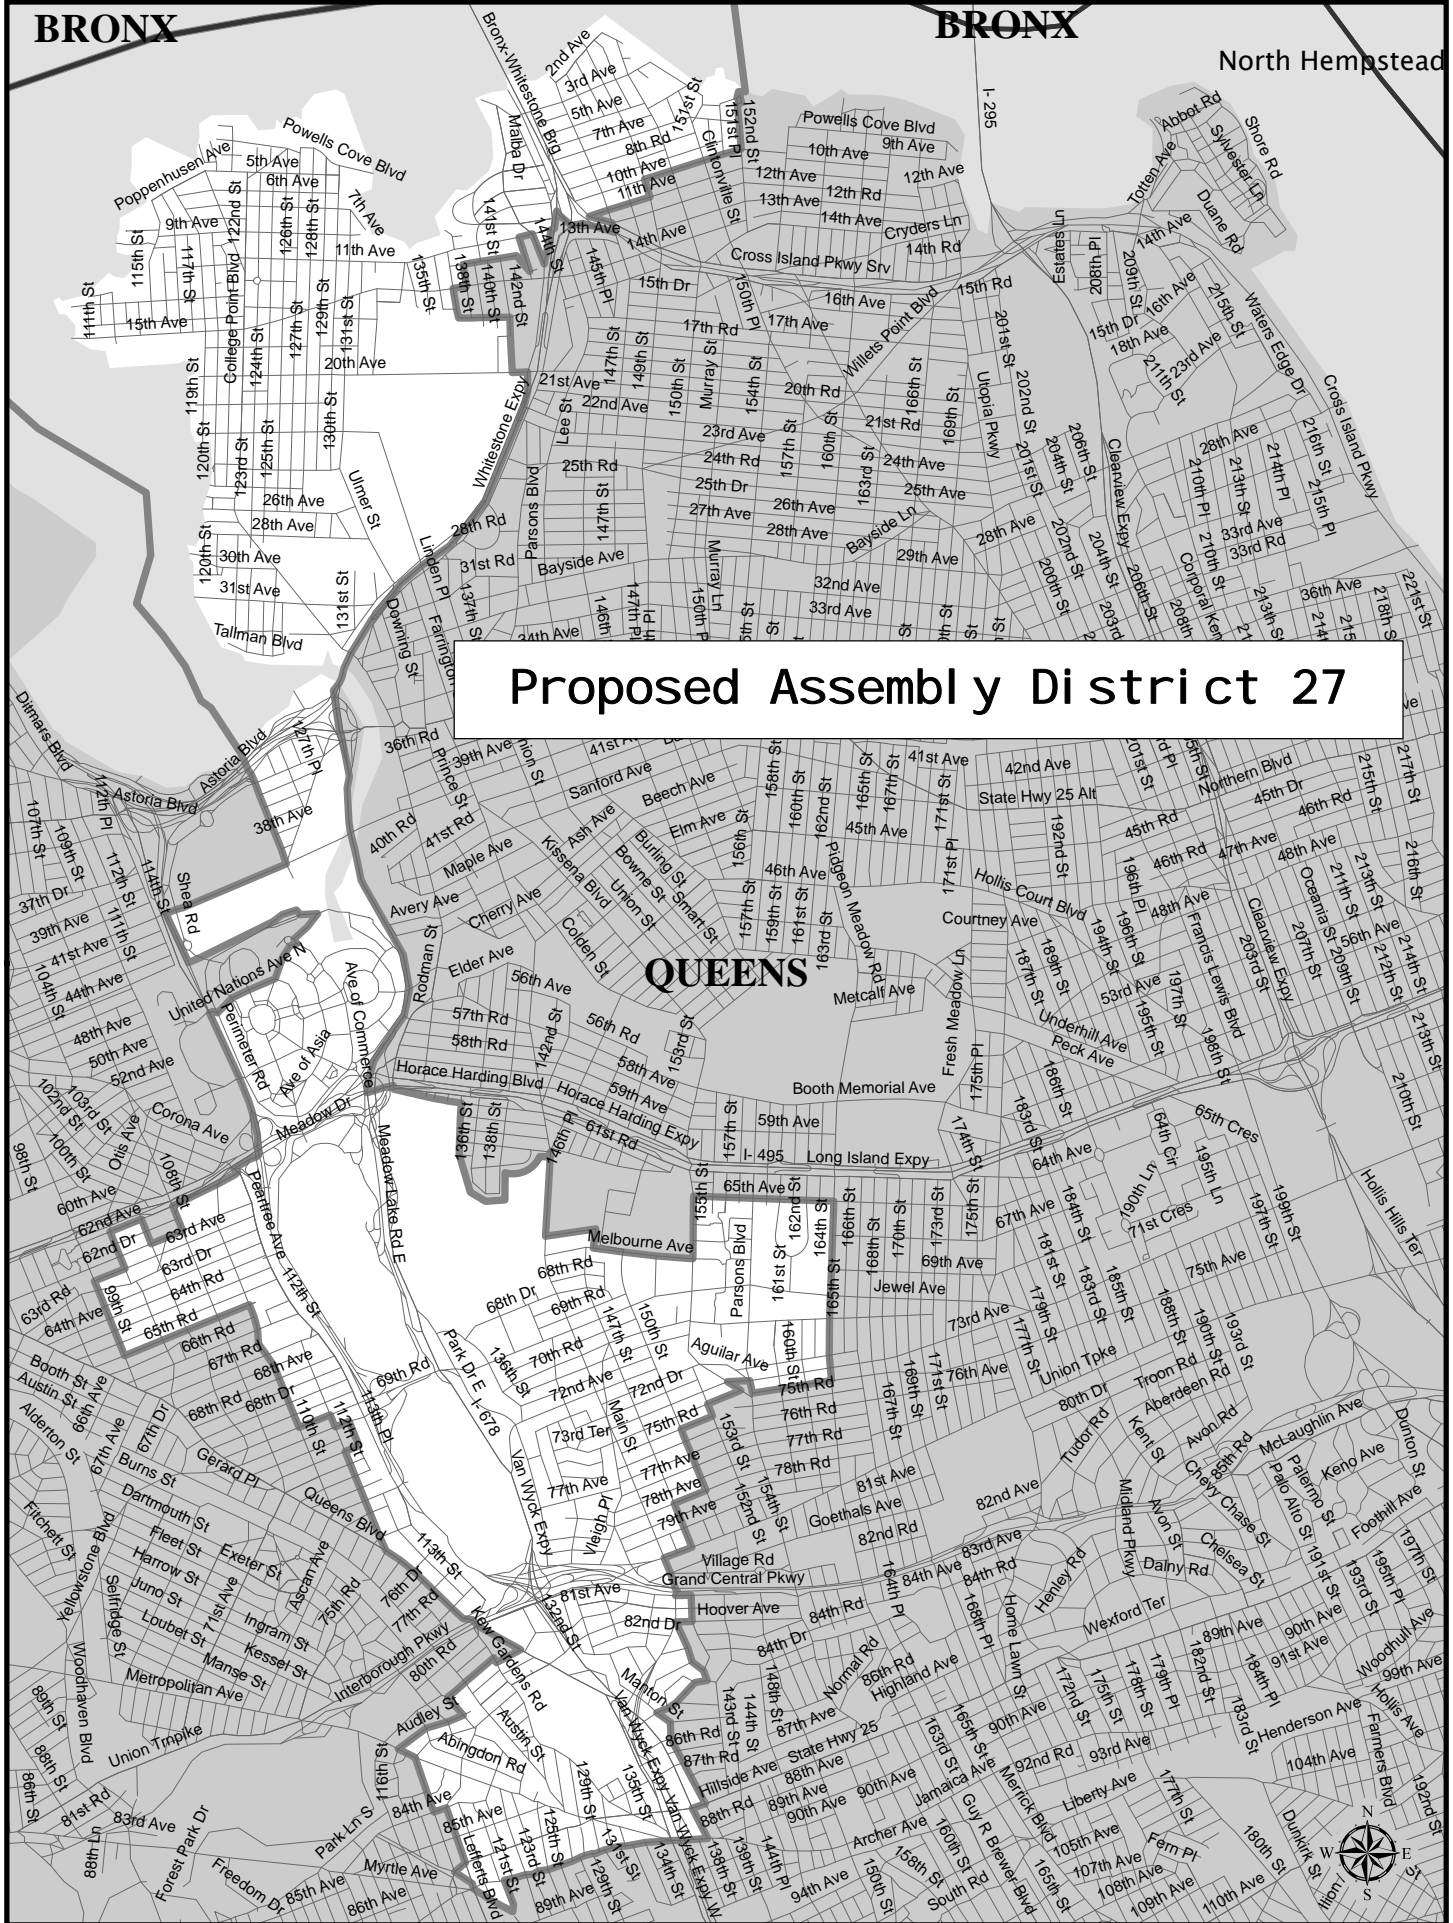

# Proposed Assembly District 27

QUEENS

**Assembly District 27**

**Adjusted Total Population :** 124,085  
**Deviation :** -5,004  
**Deviation Percentage :** -3.88

	NH White	NH Black	Hispanic	NH Asian	NH Amlnd	NH Hwn	NH Multi	NH Other	Unknown
<b>Total</b>	55,928	9,277	28,579	26,063	181	31	3,102	923	1
<b>% of Total</b>	45.07	7.48	23.03	21.00	0.15	0.02	2.50	0.74	0.00
<b>Total 18+</b>	45,062	7,364	21,772	21,101	125	28	2,202	657	1
<b>% of 18+</b>	45.84	7.49	22.15	21.46	0.13	0.03	2.24	0.67	0.00