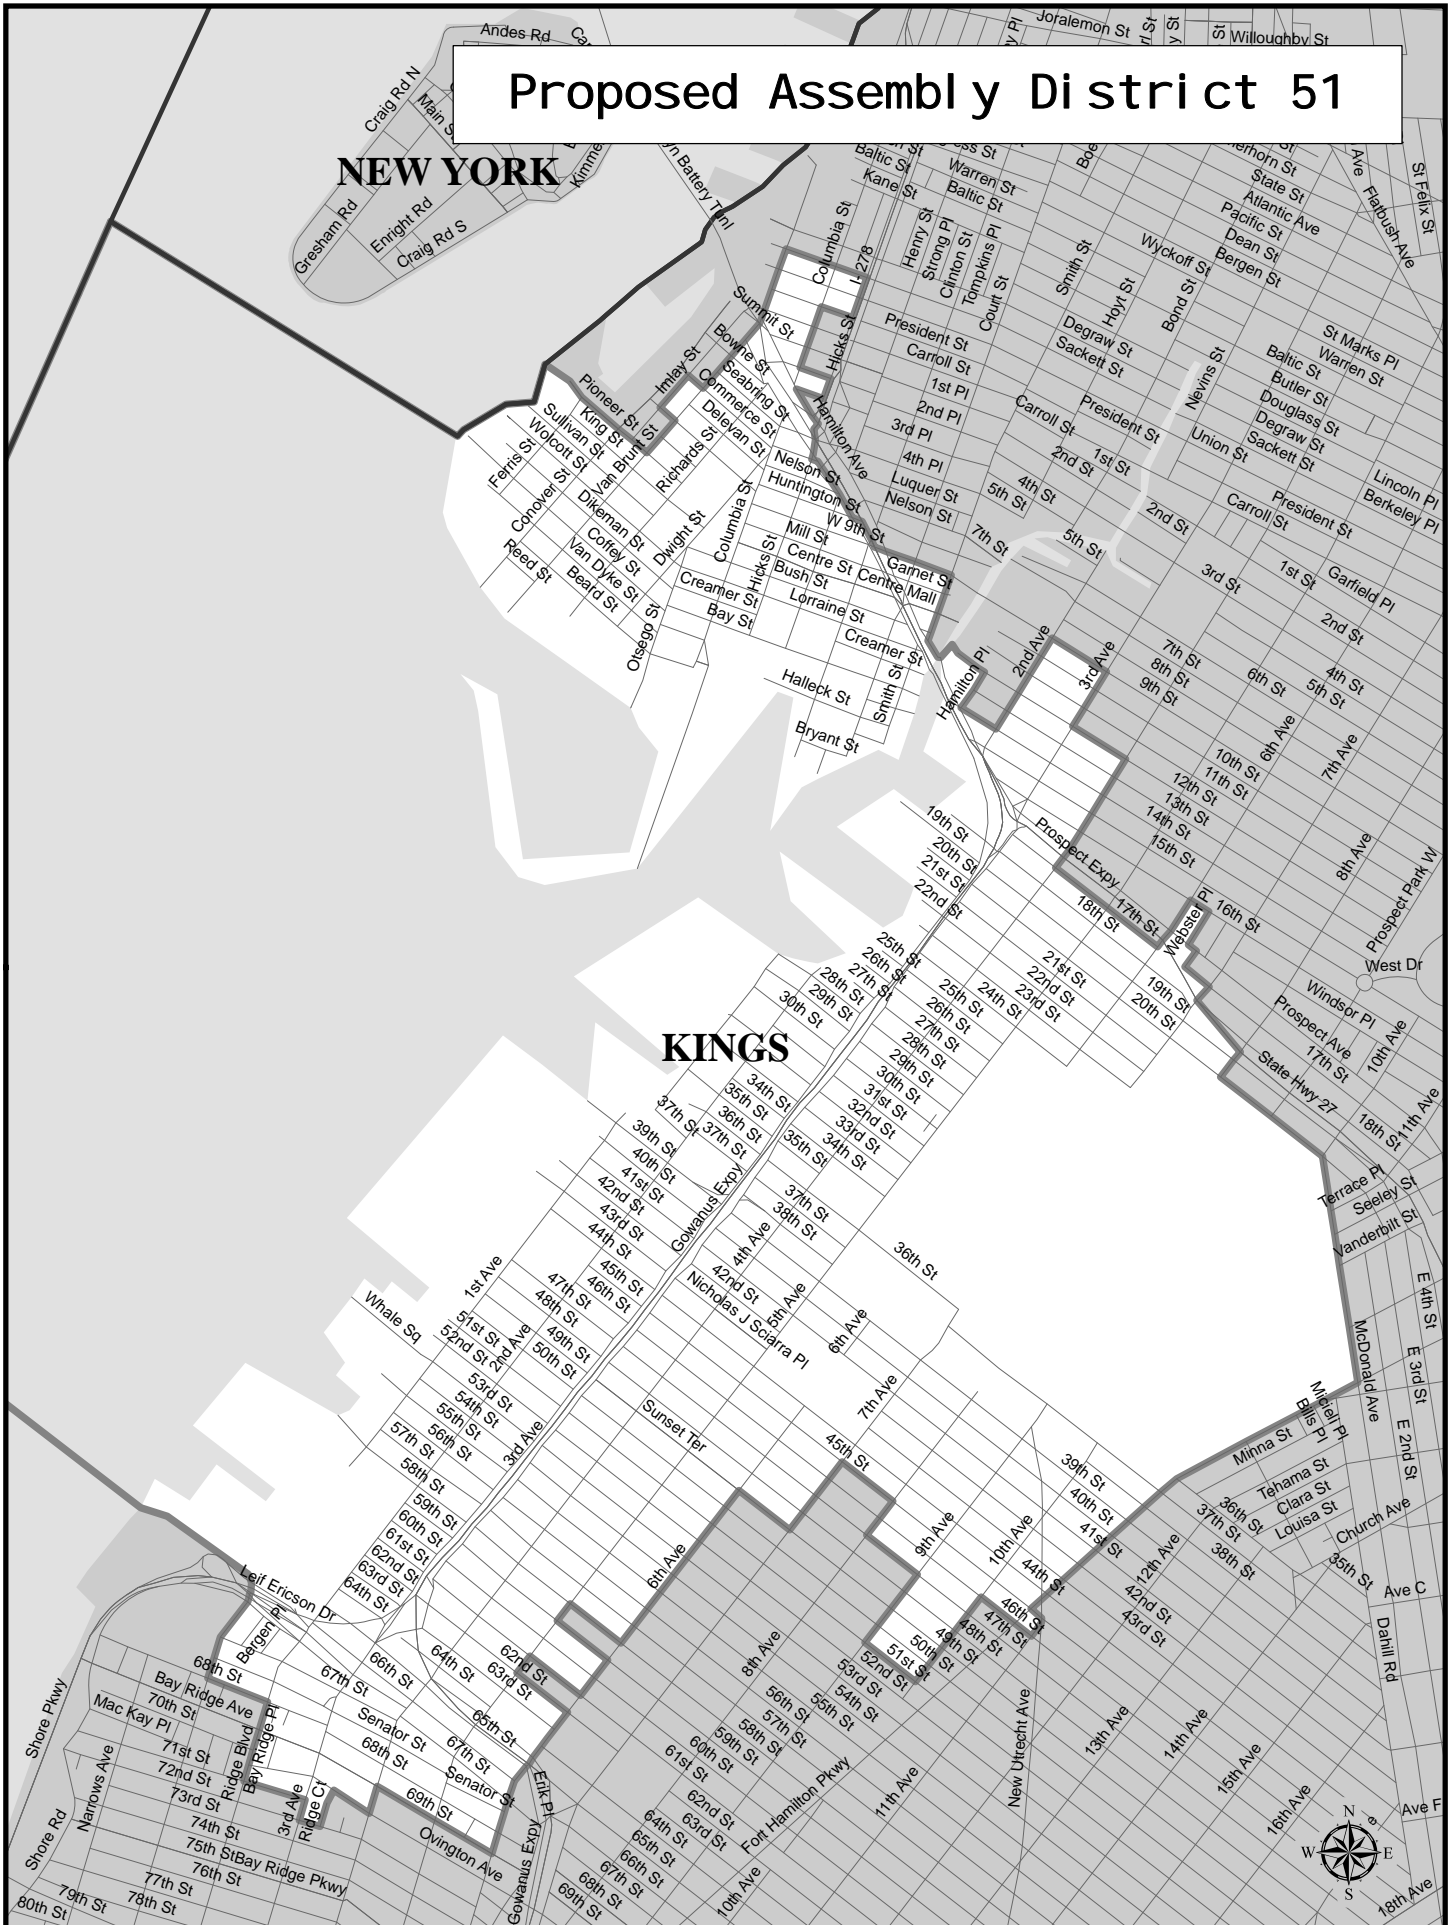

Proposed Assembly District 51

NEW YORK

KINGS

Assembly District 51

Adjusted Total Population : 124,234
Deviation : -4,855
Deviation Percentage : -3.76

	NH White	NH Black	Hispanic	NH Asian	NH Amlnd	NH Hwn	NH Multi	NH Other	Unknown
Total	27,474	7,198	64,324	22,867	210	34	1,734	393	0
% of Total	22.11	5.79	51.78	18.41	0.17	0.03	1.40	0.32	0.00
Total 18+	22,546	5,608	46,684	17,861	144	28	1,171	256	0
% of 18+	23.91	5.95	49.51	18.94	0.15	0.03	1.24	0.27	0.00