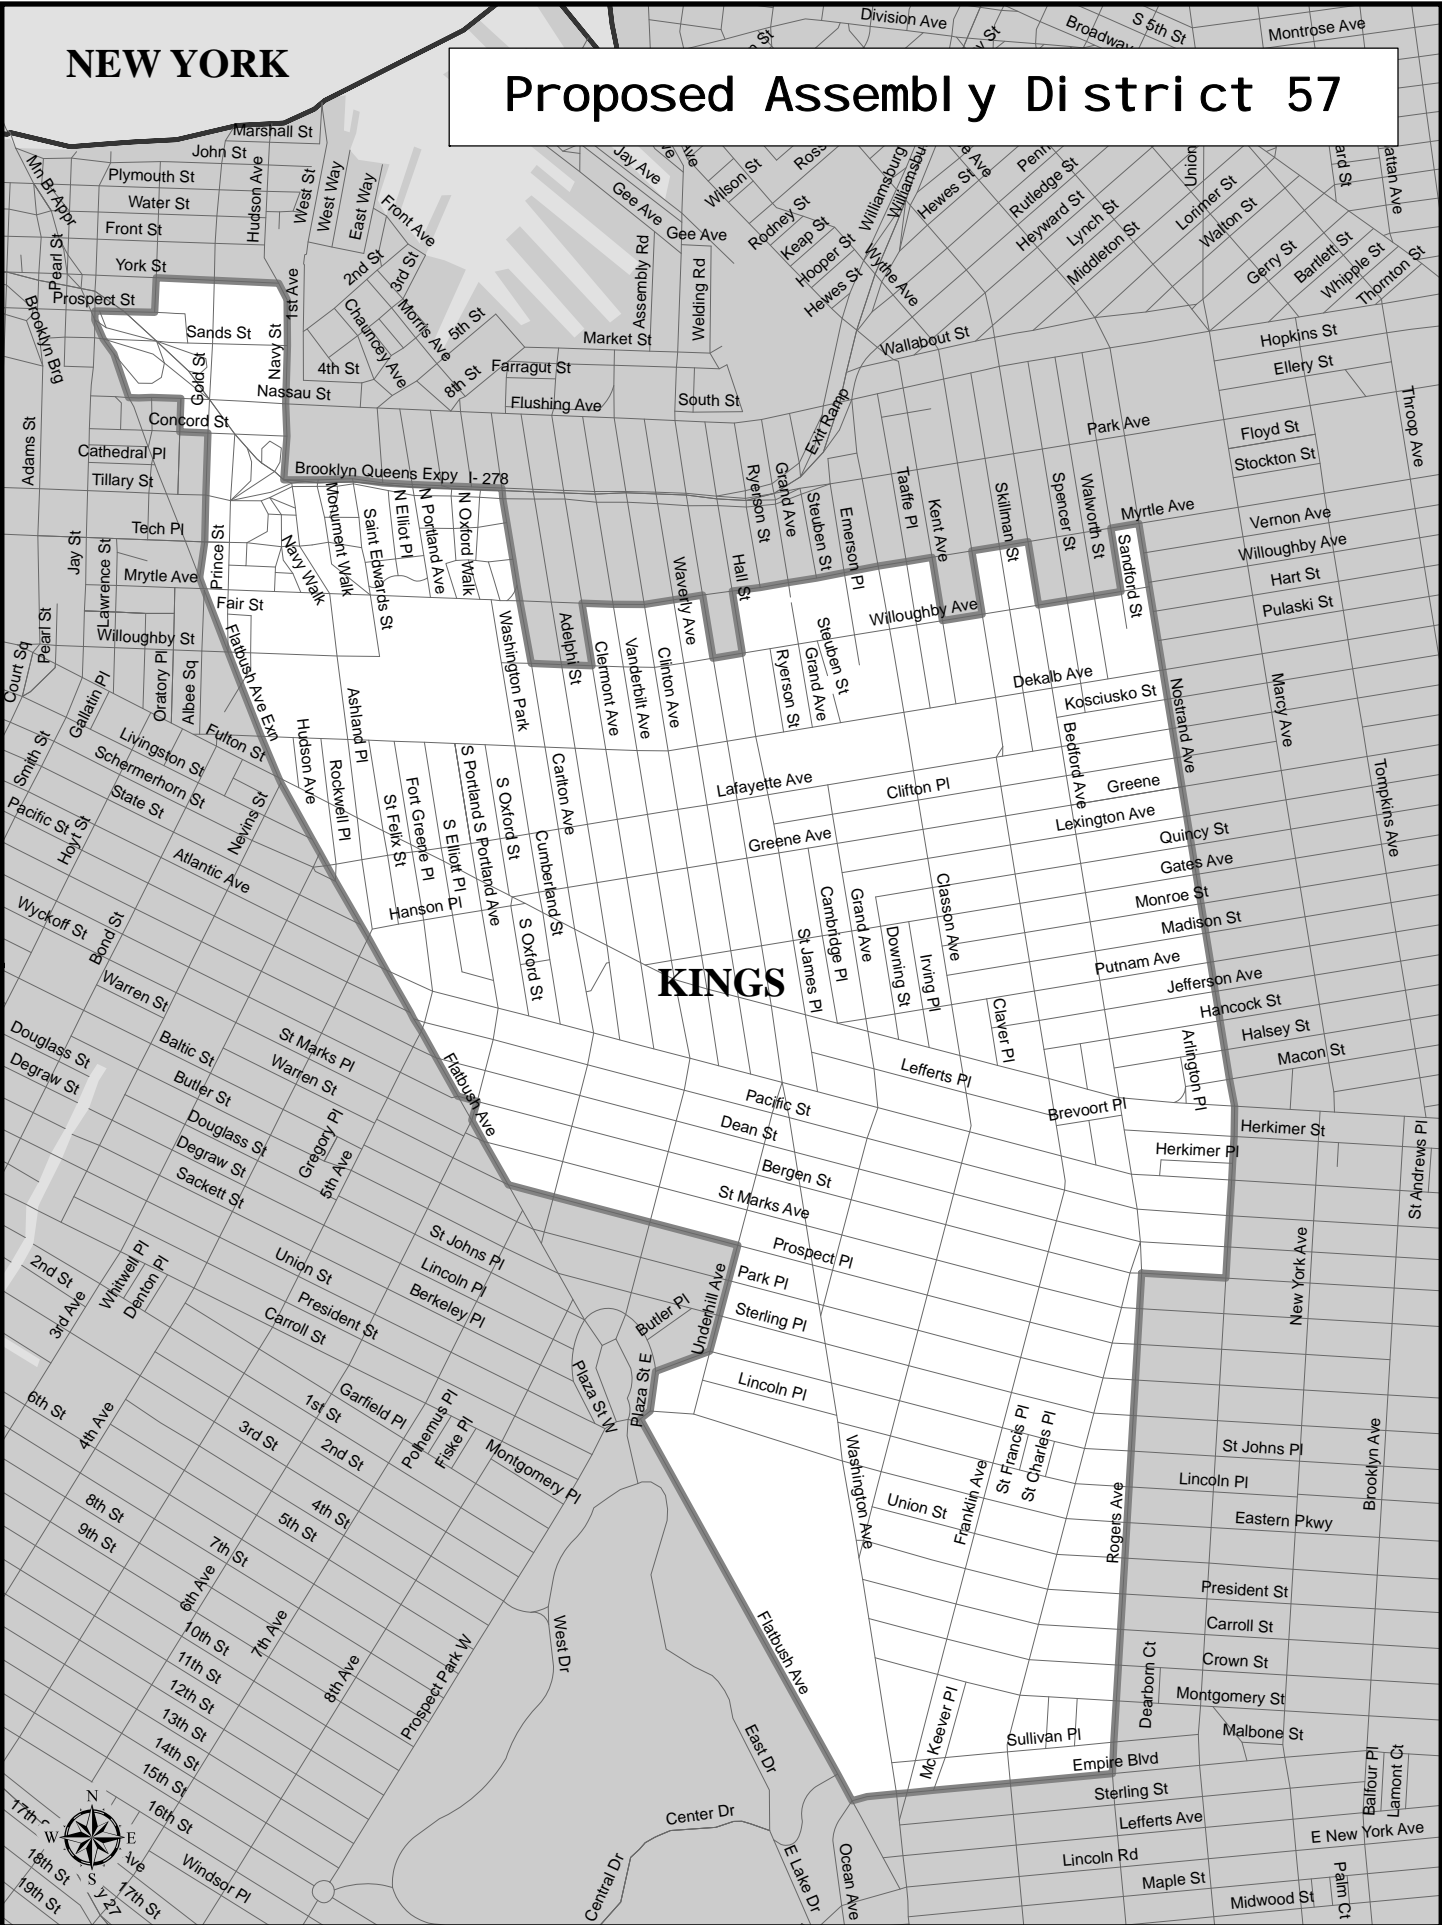

NEW YORK

Proposed Assembly District 57

KINGS

Assembly District 57

Adjusted Total Population : 124,233
Deviation : -4,856
Deviation Percentage : -3.76

	NH White	NH Black	Hispanic	NH Asian	NH Amlnd	NH Hwn	NH Multi	NH Other	Unknown
Total	31,228	64,210	17,546	6,881	278	53	3,539	490	8
% of Total	25.14	51.69	14.12	5.54	0.22	0.04	2.85	0.39	0.01
Total 18+	27,482	51,660	13,434	5,957	233	45	2,551	372	8
% of 18+	27.01	50.78	13.20	5.86	0.23	0.04	2.51	0.37	0.01

Department Of Justice									
	NH White	NH Black	Hispanic	NH Asian	NH Amlnd	NH Hwn	NH Multi	NH Other	Unknown
Total	31,228	65,214	17,546	7,776	362	79	1,480	540	8
% of Total	25.14	52.49	14.12	6.26	0.29	0.06	1.19	0.43	0.01
Total 18+	27,482	52,303	13,434	6,567	309	69	1,160	410	8
% of 18+	27.01	51.41	13.20	6.45	0.30	0.07	1.14	0.40	0.01