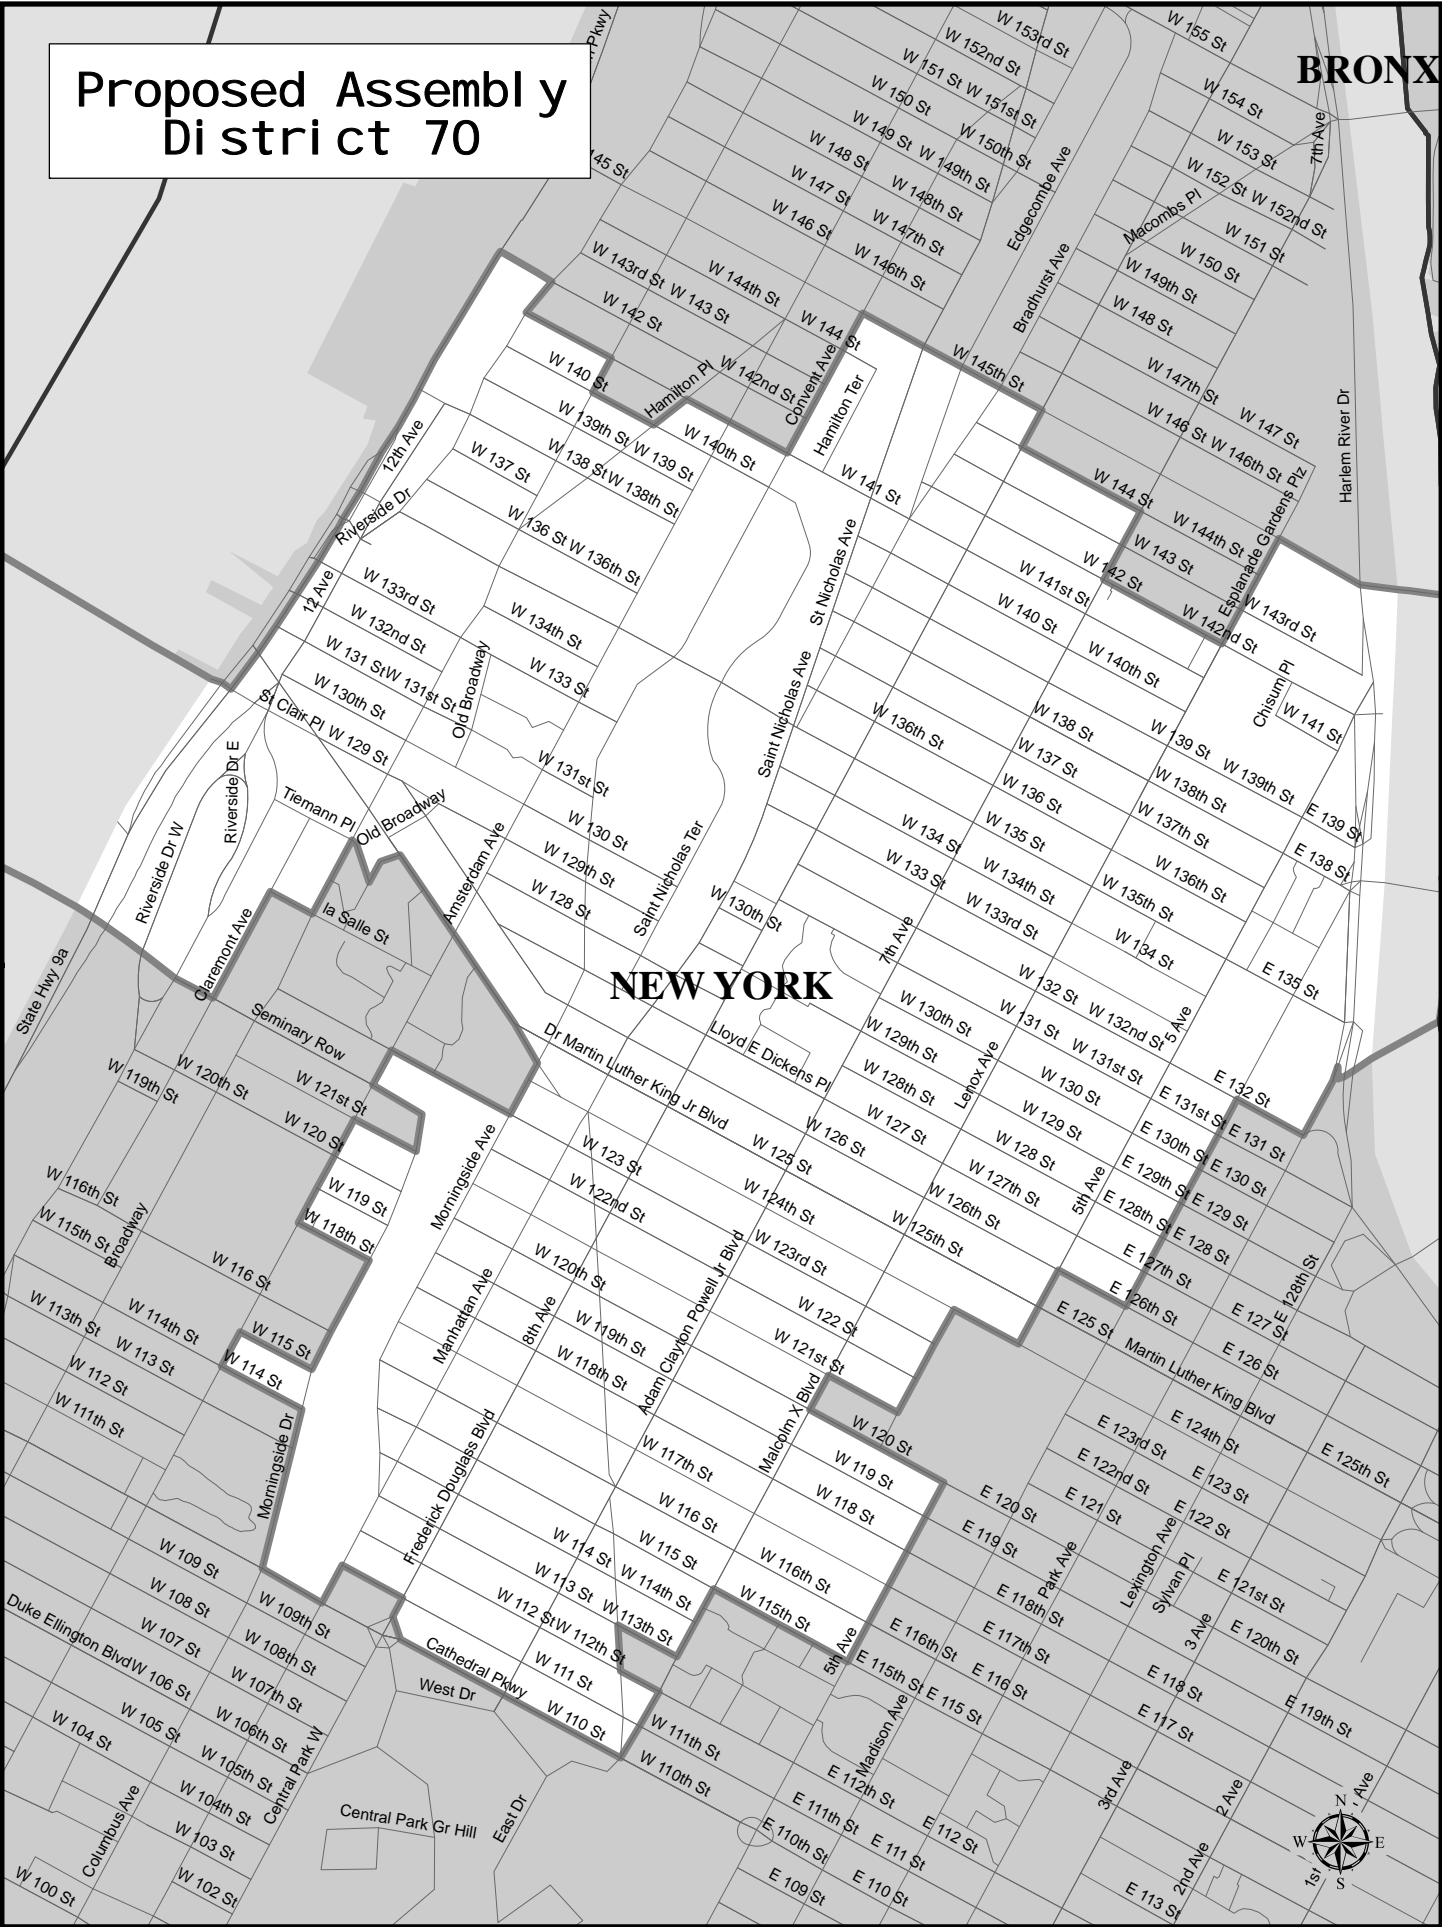

Proposed Assembly District 70

BRONX

NEW YORK

Assembly District 70

Adjusted Total Population : 132,444
Deviation : 3,355
Deviation Percentage : 2.60

	NH White	NH Black	Hispanic	NH Asian	NH Amlnd	NH Hwn	NH Multi	NH Other	Unknown
Total	16,681	68,024	39,650	4,380	408	52	2,793	453	3
% of Total	12.59	51.36	29.94	3.31	0.31	0.04	2.11	0.34	0.00
Total 18+	15,038	54,502	29,228	3,976	319	44	2,041	321	3
% of 18+	14.26	51.67	27.71	3.77	0.30	0.04	1.94	0.30	0.00