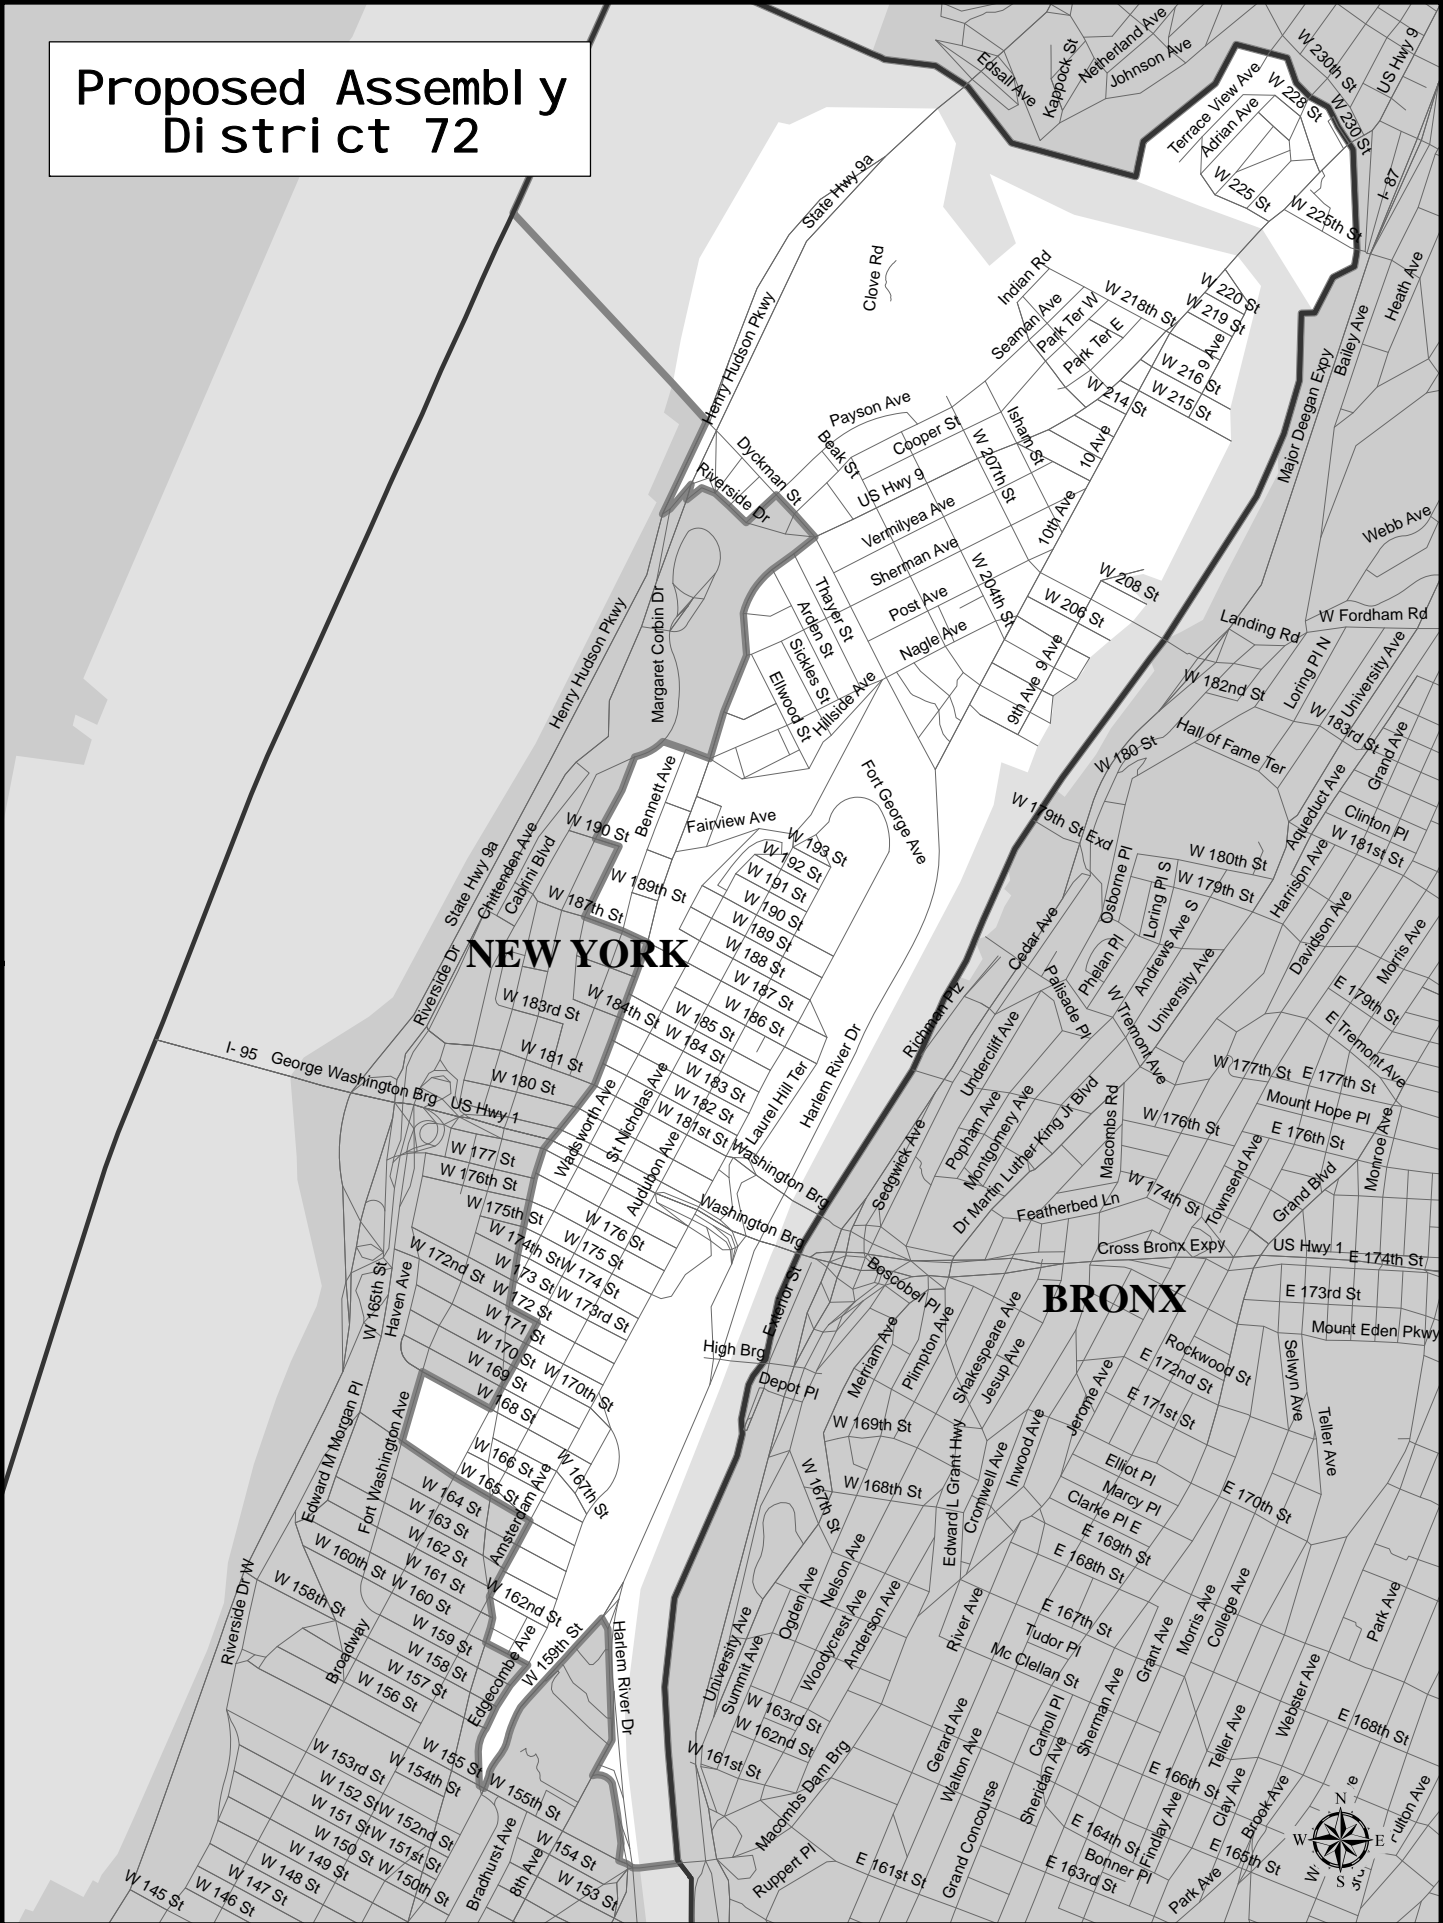

Proposed Assembly District 72

Assembly District 72

Adjusted Total Population : 132,545
Deviation : 3,456
Deviation Percentage : 2.68

	NH White	NH Black	Hispanic	NH Asian	NH Amlnd	NH Hwn	NH Multi	NH Other	Unknown
Total	17,847	8,802	101,916	2,288	162	13	1,046	469	2
% of Total	13.46	6.64	76.89	1.73	0.12	0.01	0.79	0.35	0.00
Total 18+	15,981	7,373	78,317	2,022	116	13	766	293	2
% of 18+	15.24	7.03	74.67	1.93	0.11	0.01	0.73	0.28	0.00