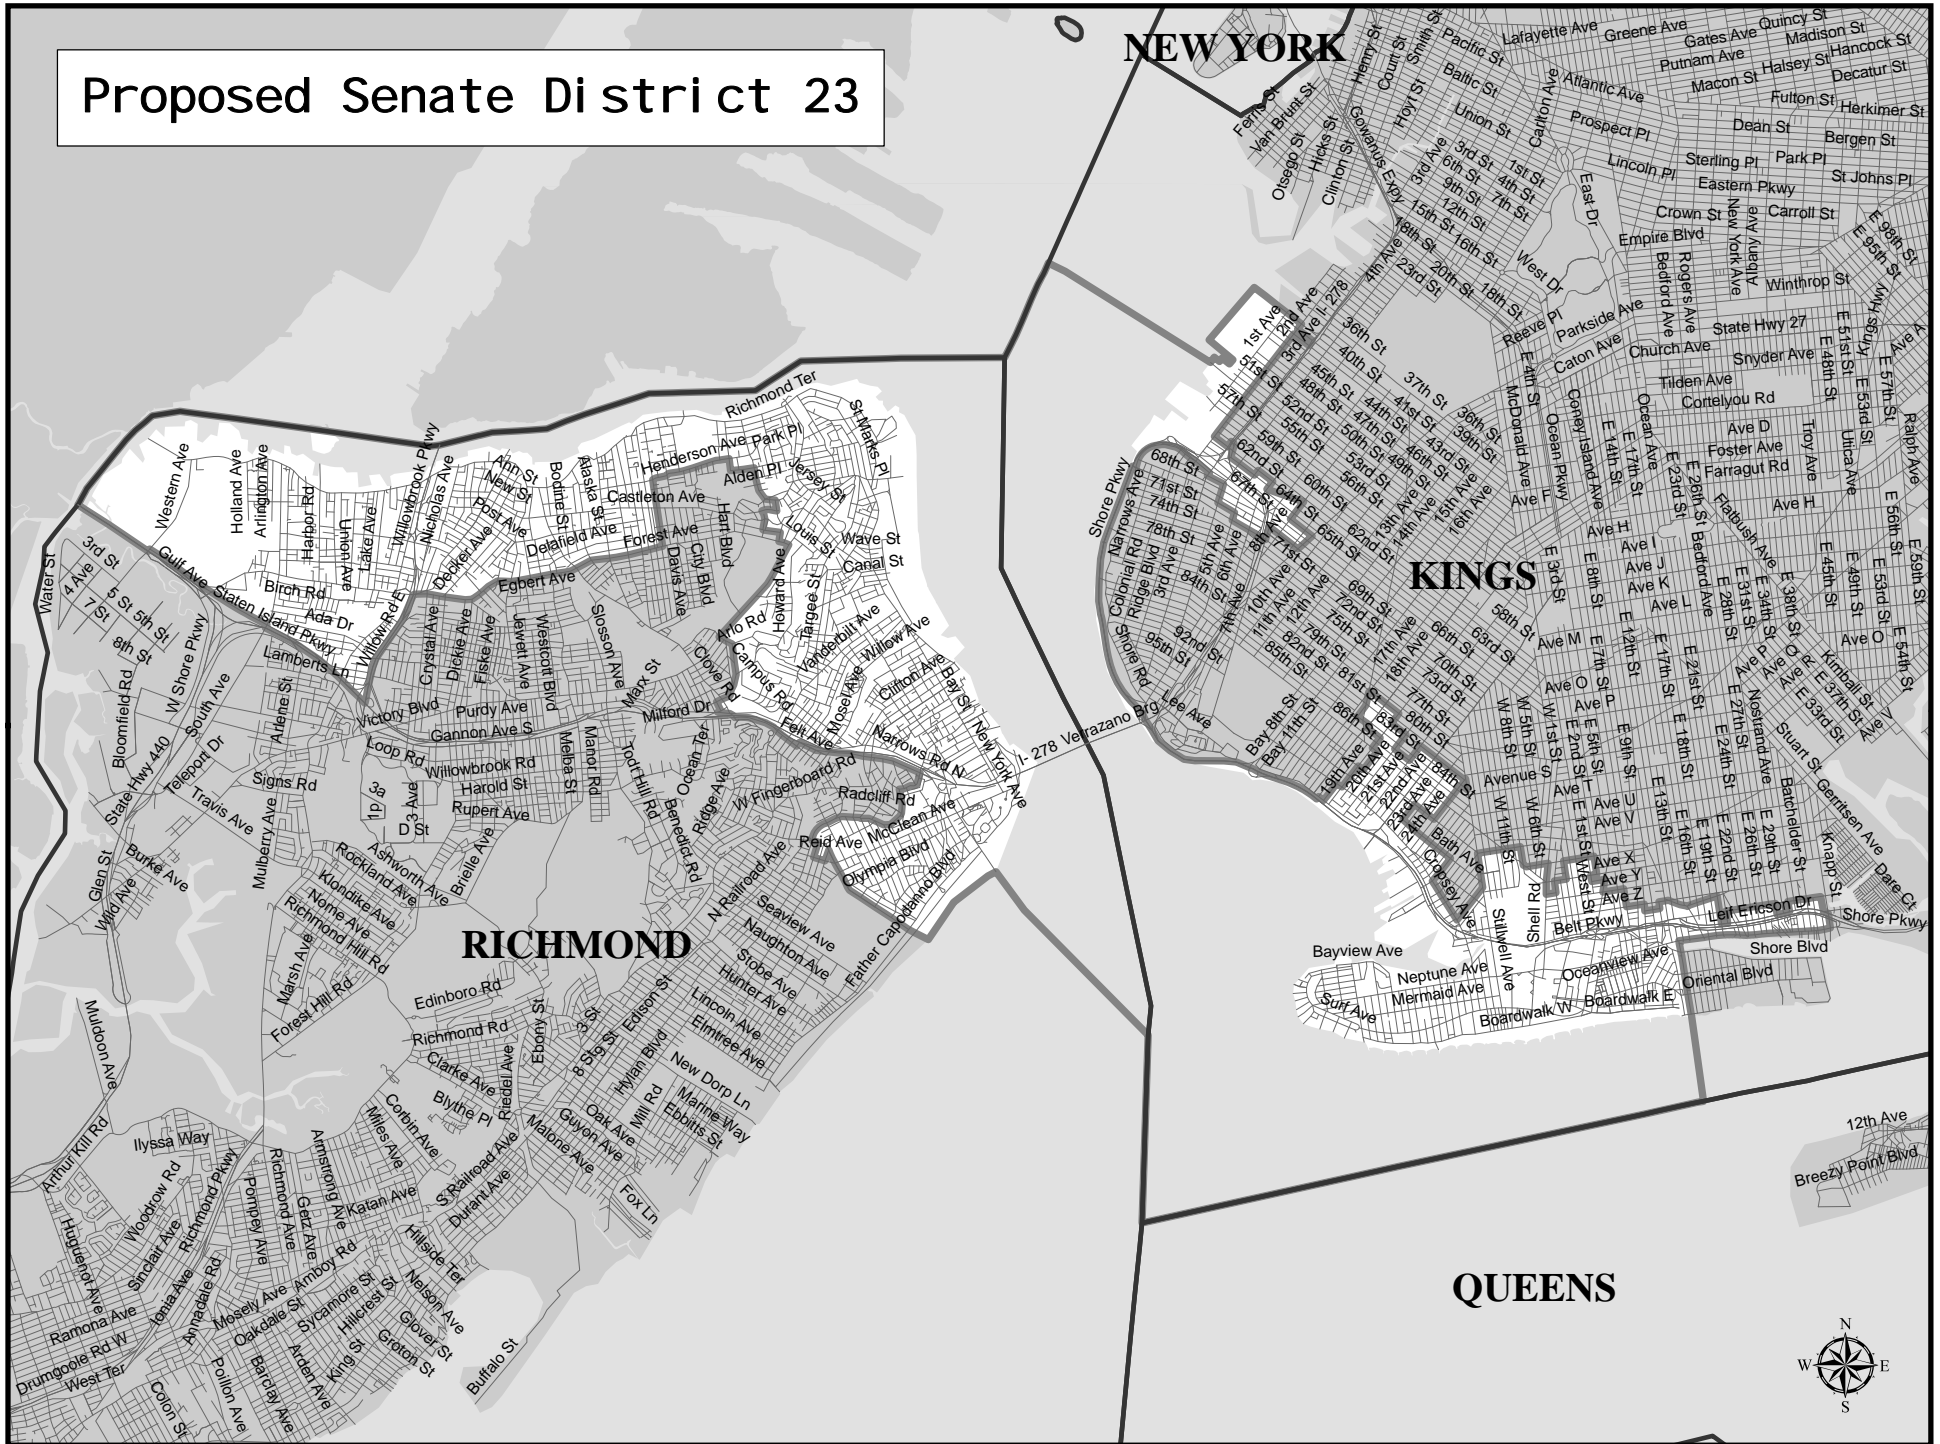

Proposed Senate District 23

NEW YORK

KINGS

RICHMOND

QUEENS

Senate District 23

Adjusted Total Population : 318,019
Deviation : 10,663
Deviation Percentage : 3.47

	NH White	NH Black	Hispanic	NH Asian	NH Amlnd	NH Hwn	NH Multi	NH Other	Unknown
Total	145,938	53,125	74,296	37,712	614	79	5,325	925	5
% of Total	45.89	16.70	23.36	11.86	0.19	0.02	1.67	0.29	0.00
Total 18+	125,400	37,512	50,313	29,139	444	67	3,395	608	5
% of 18+	50.79	15.19	20.38	11.80	0.18	0.03	1.38	0.25	0.00