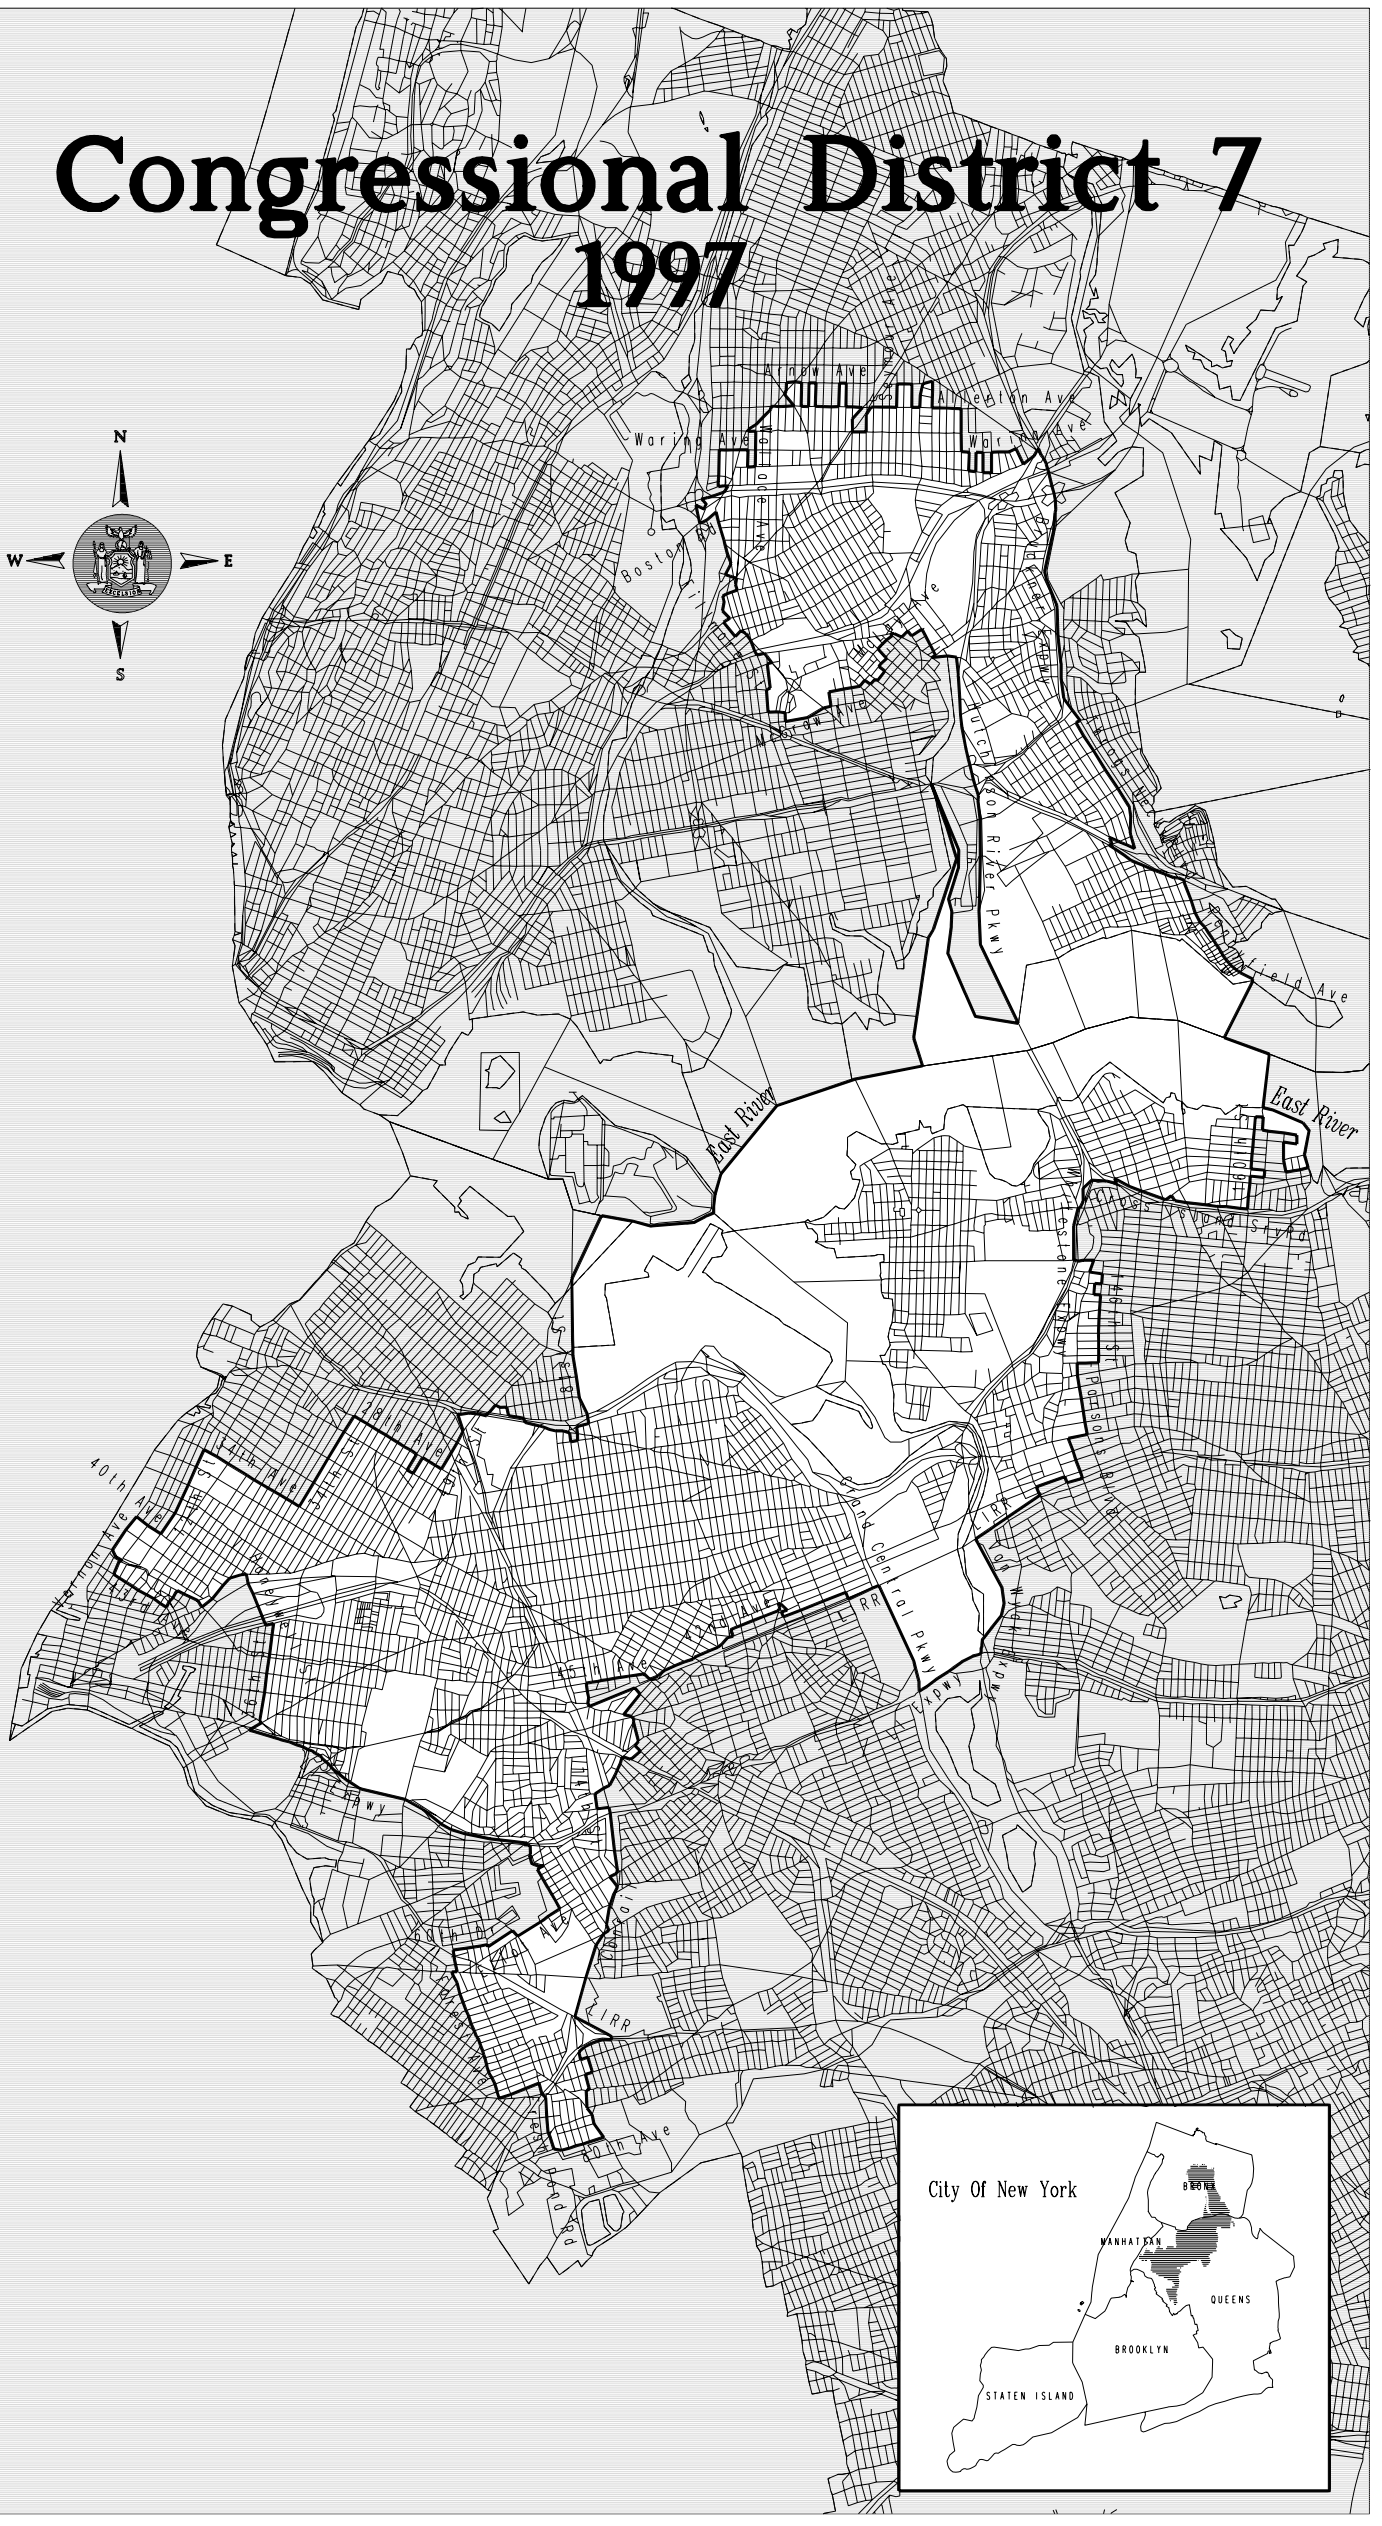

Congressional District 7 1997

=====

DISTRICT No. : 7

Total Population : 580,338
 Deviation : 1
Dev. Percentage : 0.00

	: NHwhite :	NHblack :	Hispanic:	NHameri :	NHasian :	NHother :
Total	: 287,672:	49,719:	163,999:	1,195:	75,340:	2,413:
Total %	: 49.57:	8.57:	28.26:	0.21:	12.98:	0.42:
Total18+	: 246,100:	37,411:	123,338:	879:	59,034:	1,474:
Total18+%	: 52.56:	7.99:	26.34:	0.19:	12.61:	0.31:
