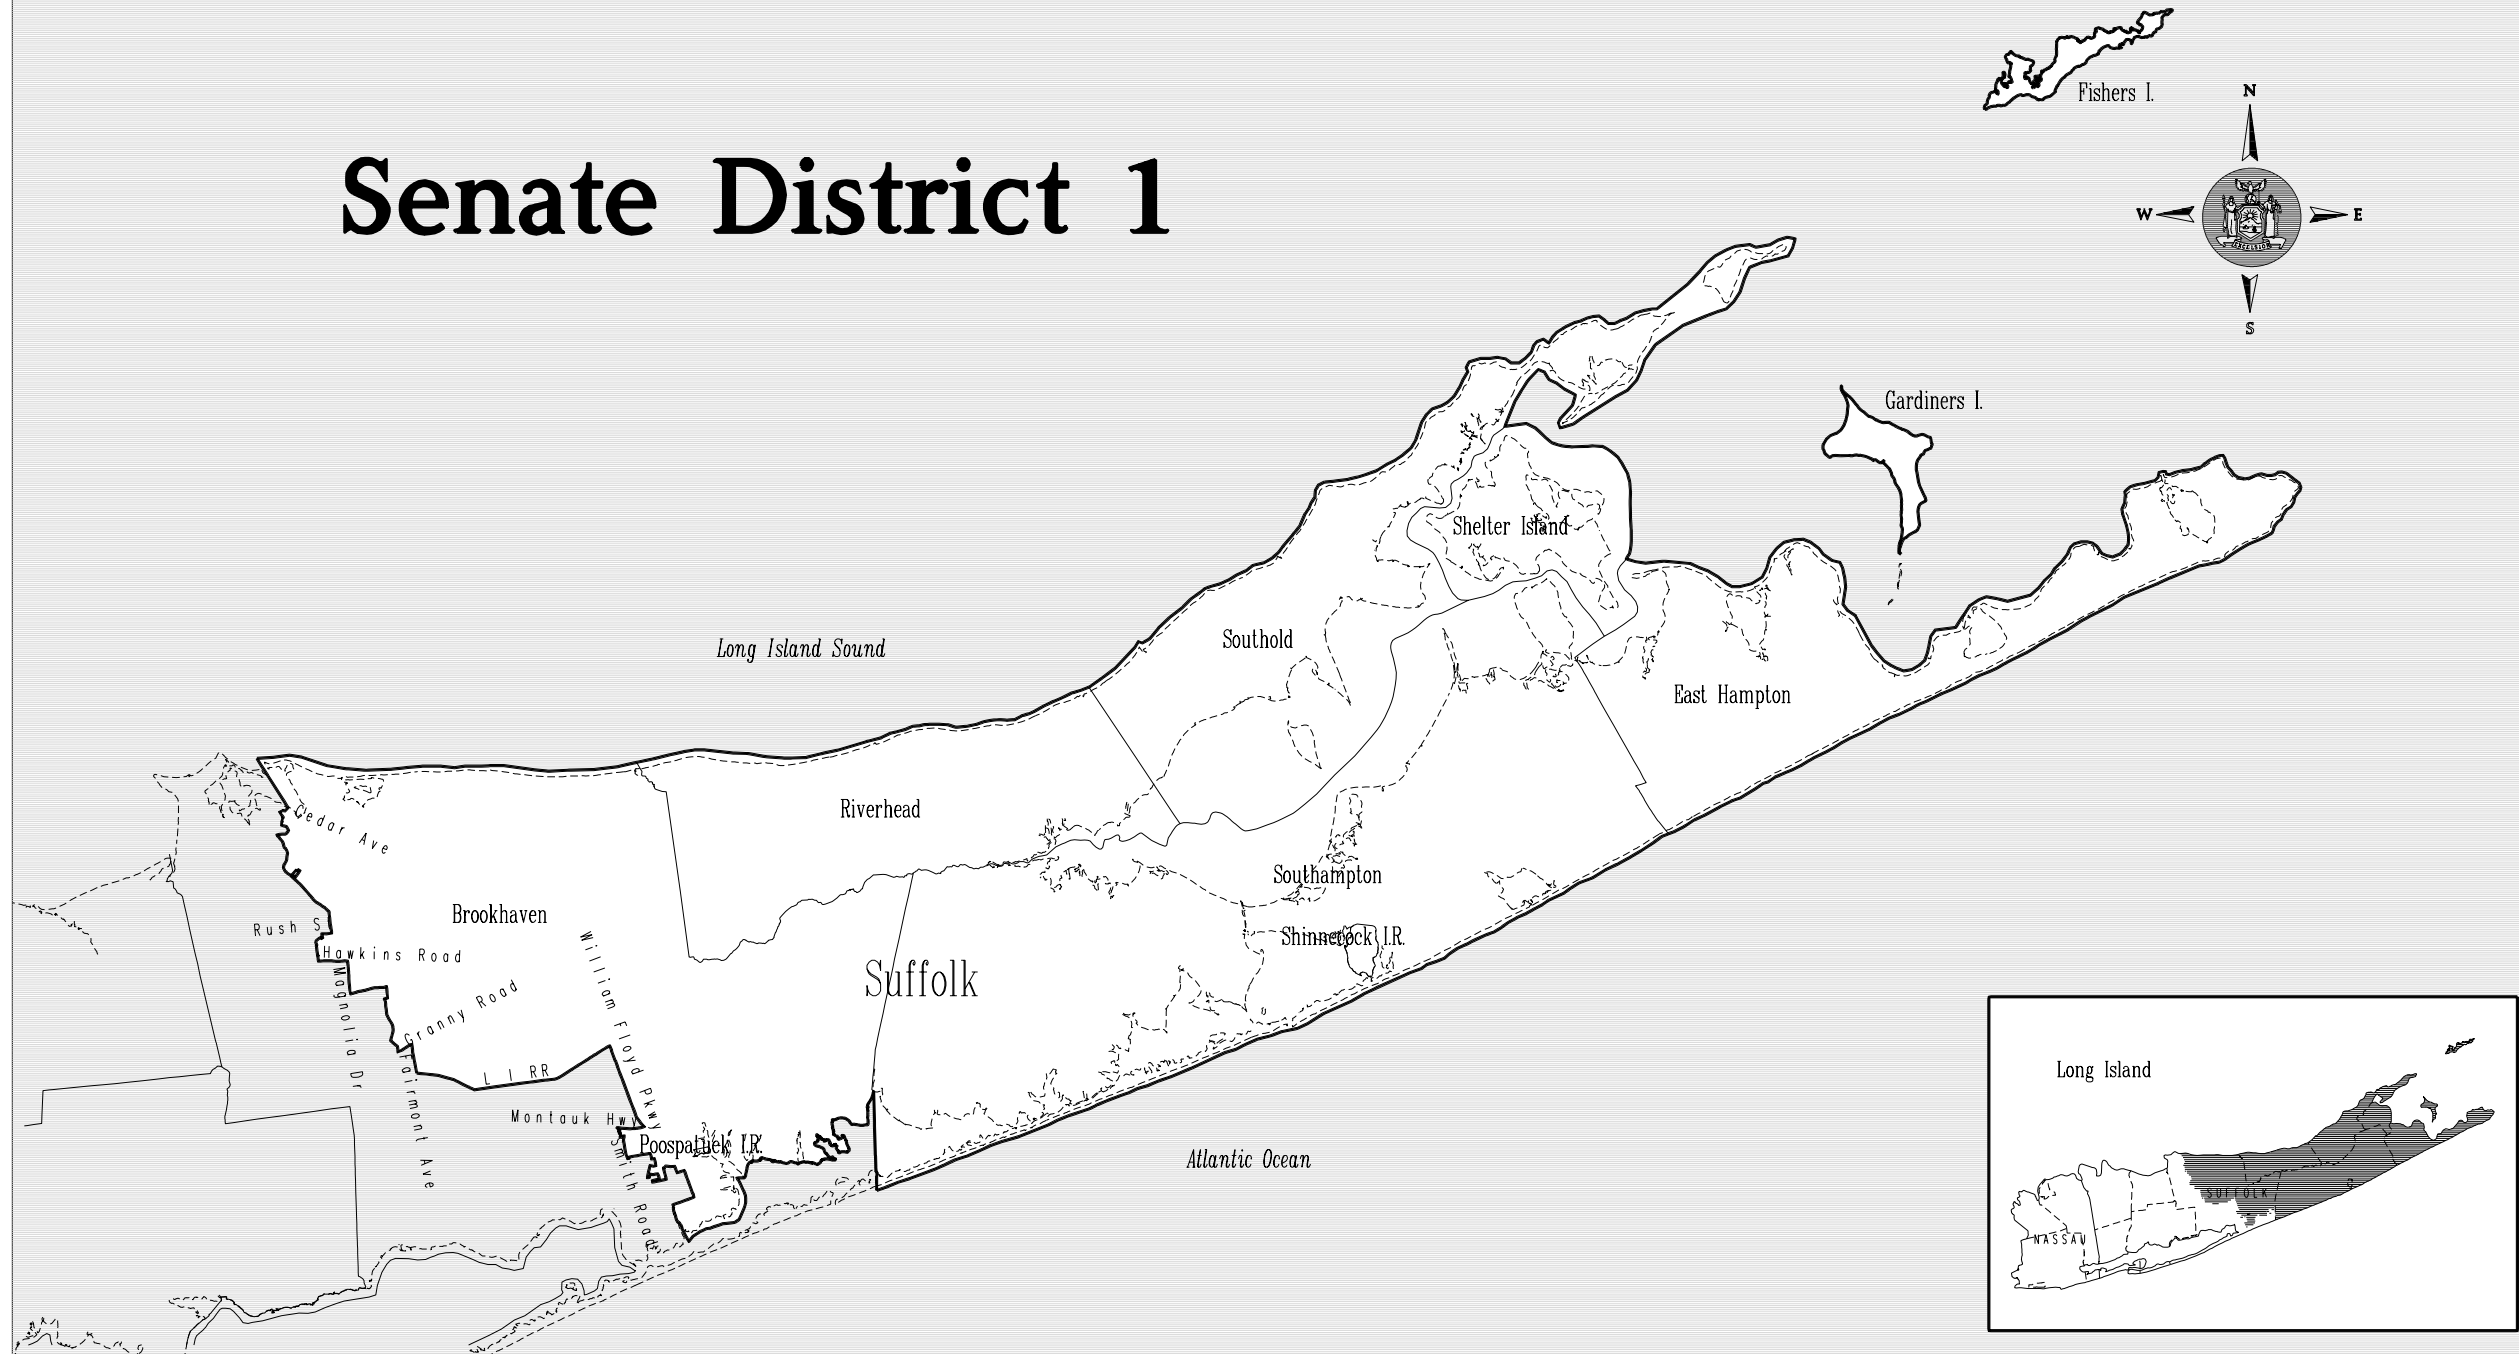

Senate District 1

Fishers I.

Gardiners I.

Shelter Island

Southold

East Hampton

Long Island Sound

Riverhead

Southampton

Shinnecock I.R.

Suffolk

Brookhaven

Rush S

Hawkins Road

Magnolia Dr

Granny Road

William Floyd Pkwy

L I RR

Montauk Hwy

Pocomoke Rd

Atlantic Ocean

Long Island

=====

DISTRICT No. : 1

Total Population : 289,911
 Deviation : -5,014
Dev. Percentage : -1.70

	: NHwhite :	NHblack :	Hispanic:	NHameri :	NHasian :	NHother :
Total	: 257,473:	15,317:	12,575:	1,045:	3,356:	145:
Total %	: 88.81:	5.28:	4.34:	0.36:	1.16:	0.05:
Total18+	: 195,542:	10,368:	8,535:	735:	2,286:	56:
Total18+%	: 89.90:	4.77:	3.92:	0.34:	1.05:	0.03:
