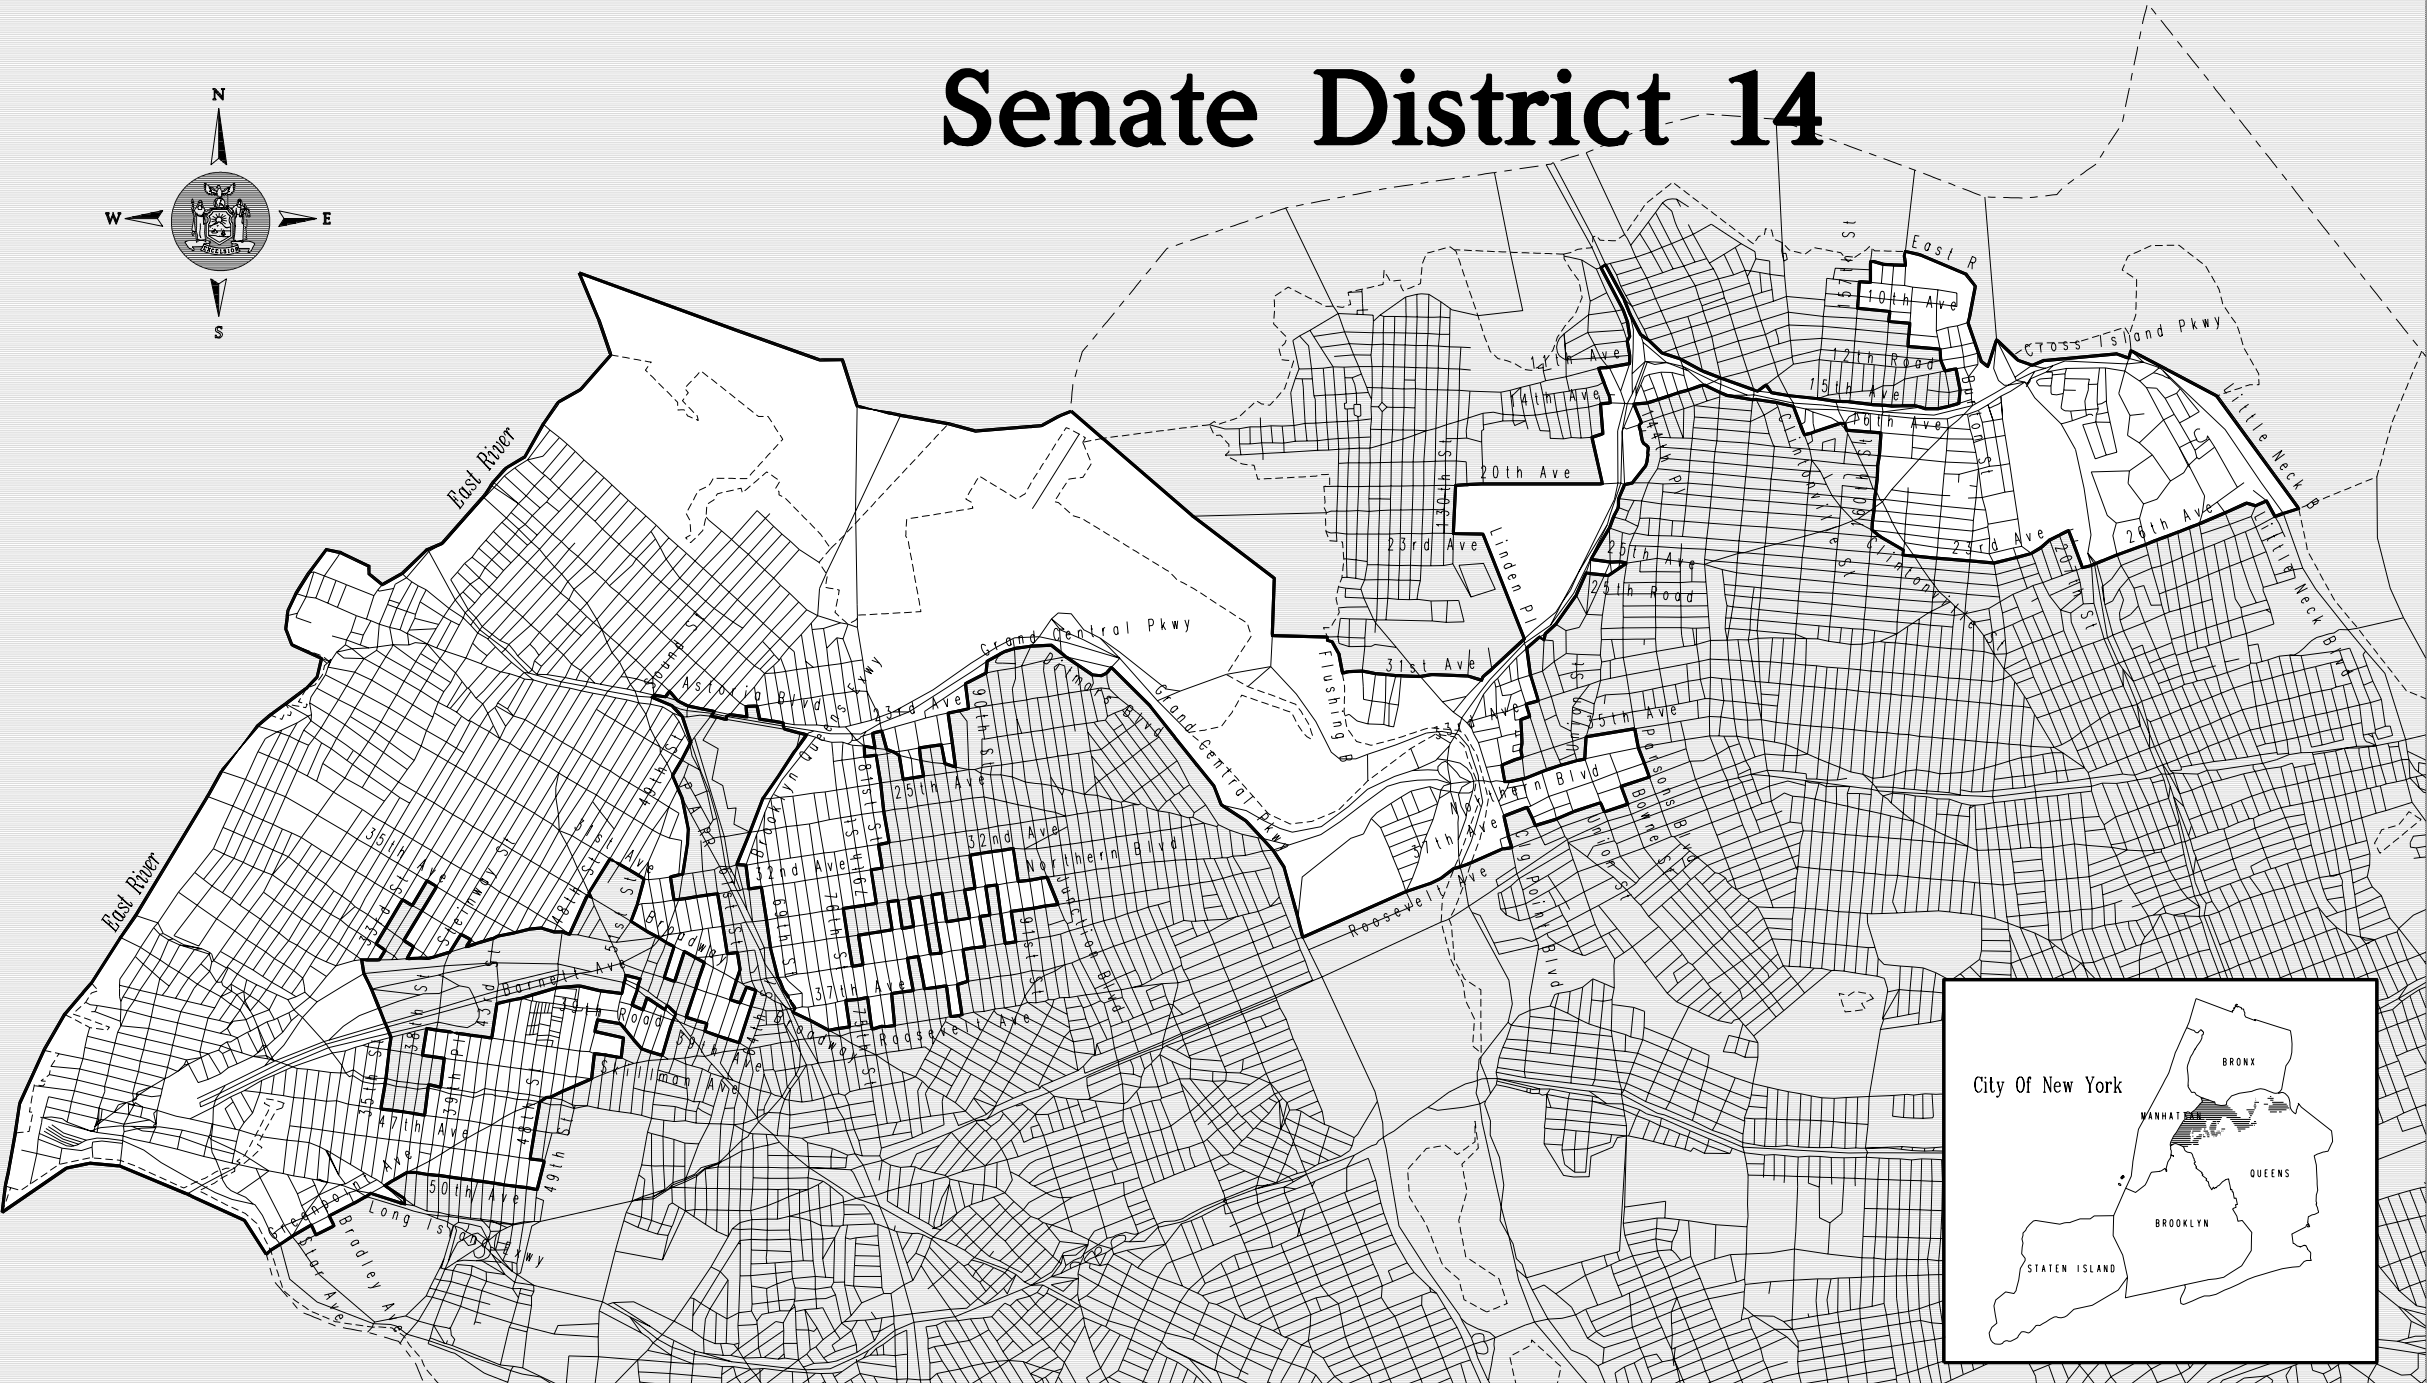

Senate District 14

=====

DISTRICT No. : 14

Total Population : 297,318
 Deviation : 2,393
Dev. Percentage : 0.81

	NHwhite	NHblack	Hispanic	NHameri	NHasian	NHother
Total	176,636	16,968	65,323	607	36,465	1,319
Total %	59.41	5.71	21.97	0.20	12.26	0.44
Total18+	153,393	11,952	50,469	469	28,733	918
Total18+%	62.37	4.86	20.52	0.19	11.68	0.37
