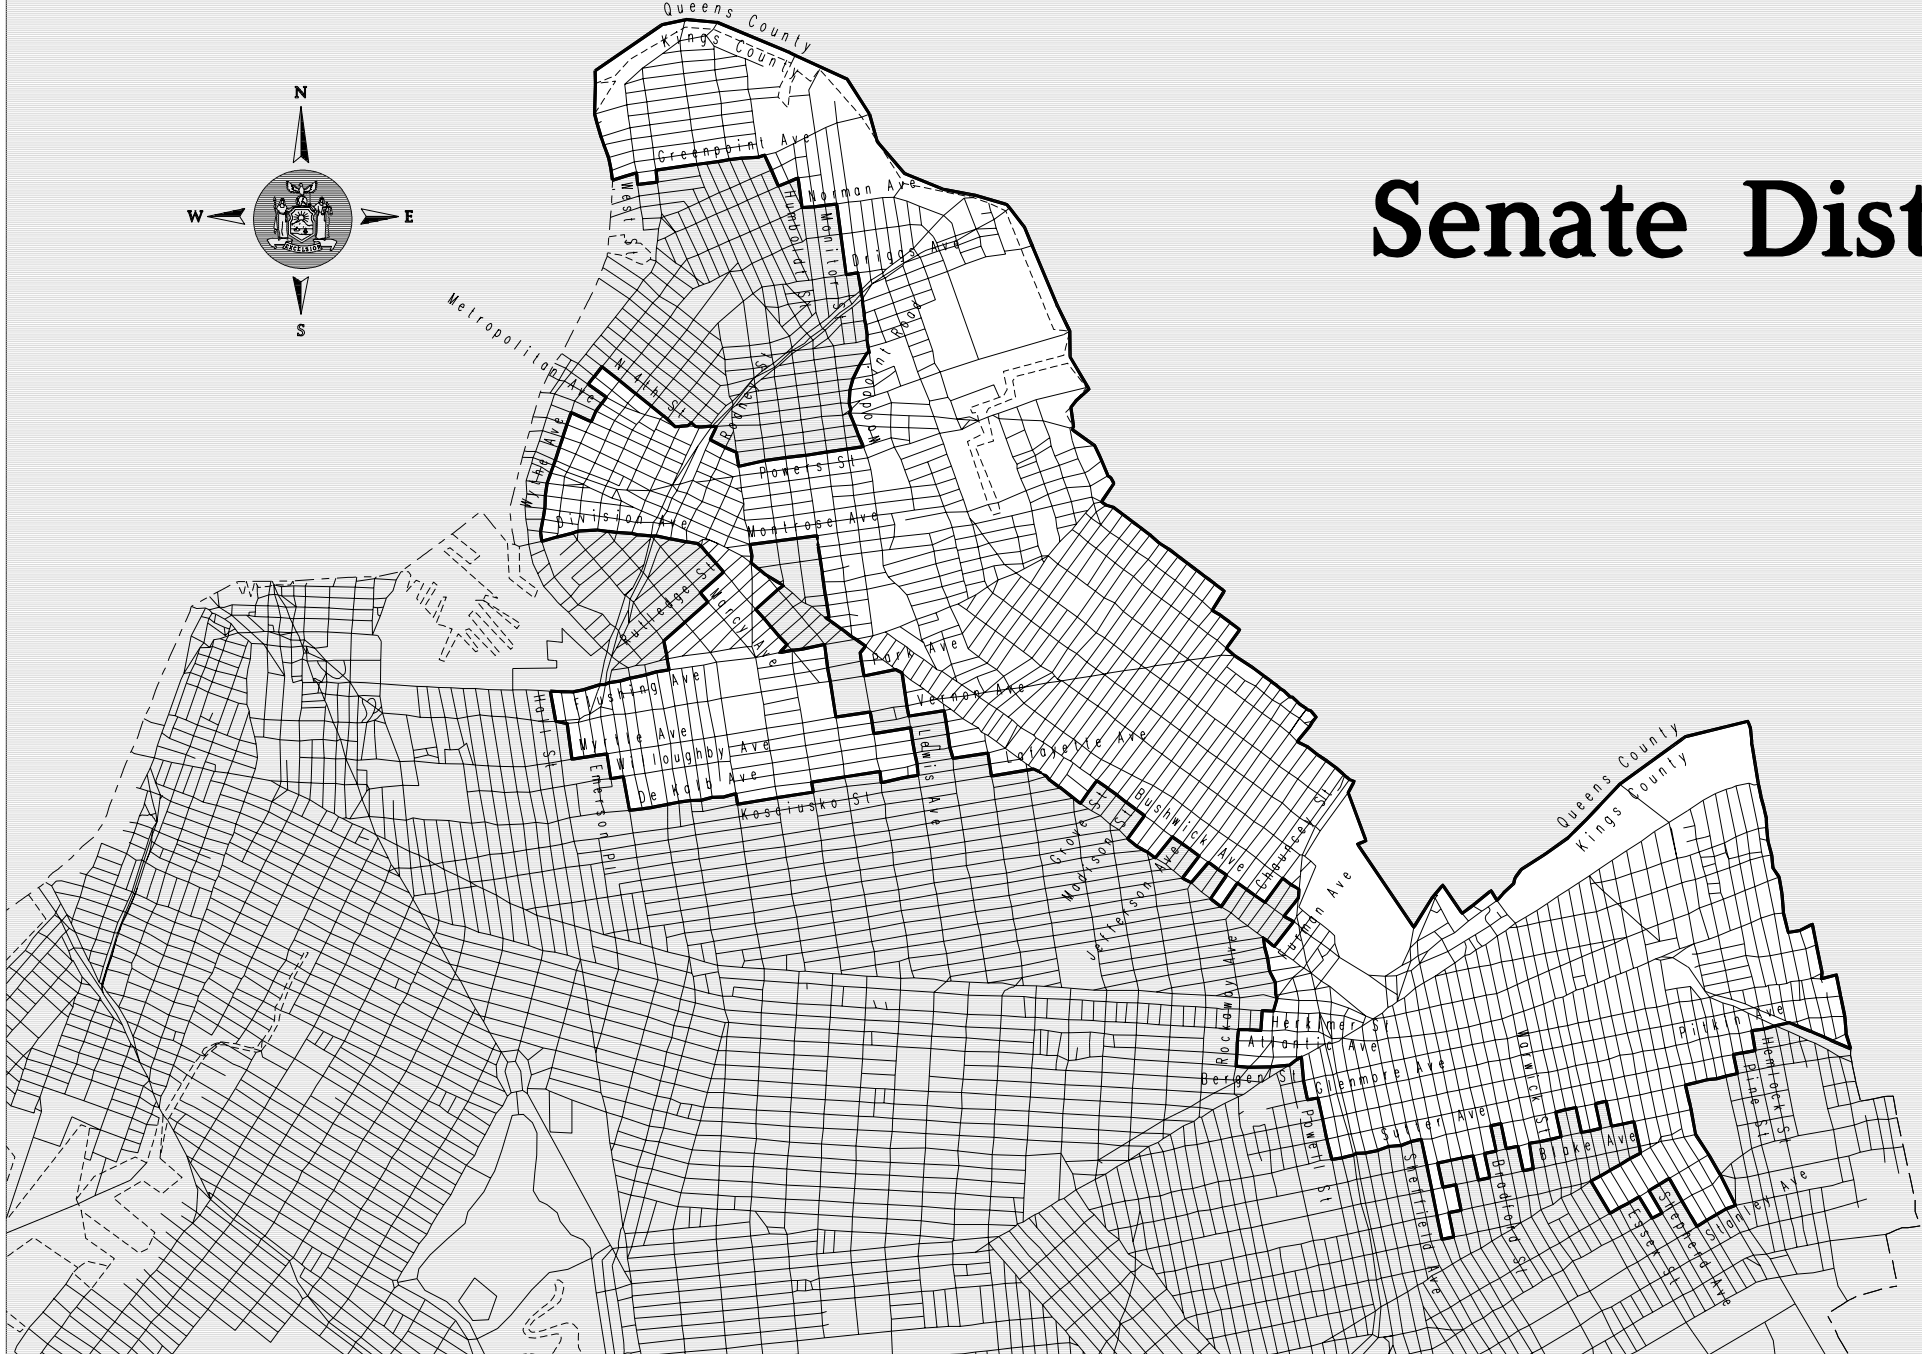

Senate District 17

=====

DISTRICT No. : 17

Total Population : 297,321
 Deviation : 2,396
Dev. Percentage : 0.81

	: NHwhite :	NHblack :	Hispanic:	NHameri :	NHasian :	NHother :
Total	: 30,199:	72,720:	182,435:	1,077:	9,184:	1,706:
Total %	: 10.16:	24.46:	61.36:	0.36:	3.09:	0.57:
Total18+	: 24,448:	47,544:	116,652:	713:	6,758:	919:
Total18+%	: 12.41:	24.13:	59.20:	0.36:	3.43:	0.47:
