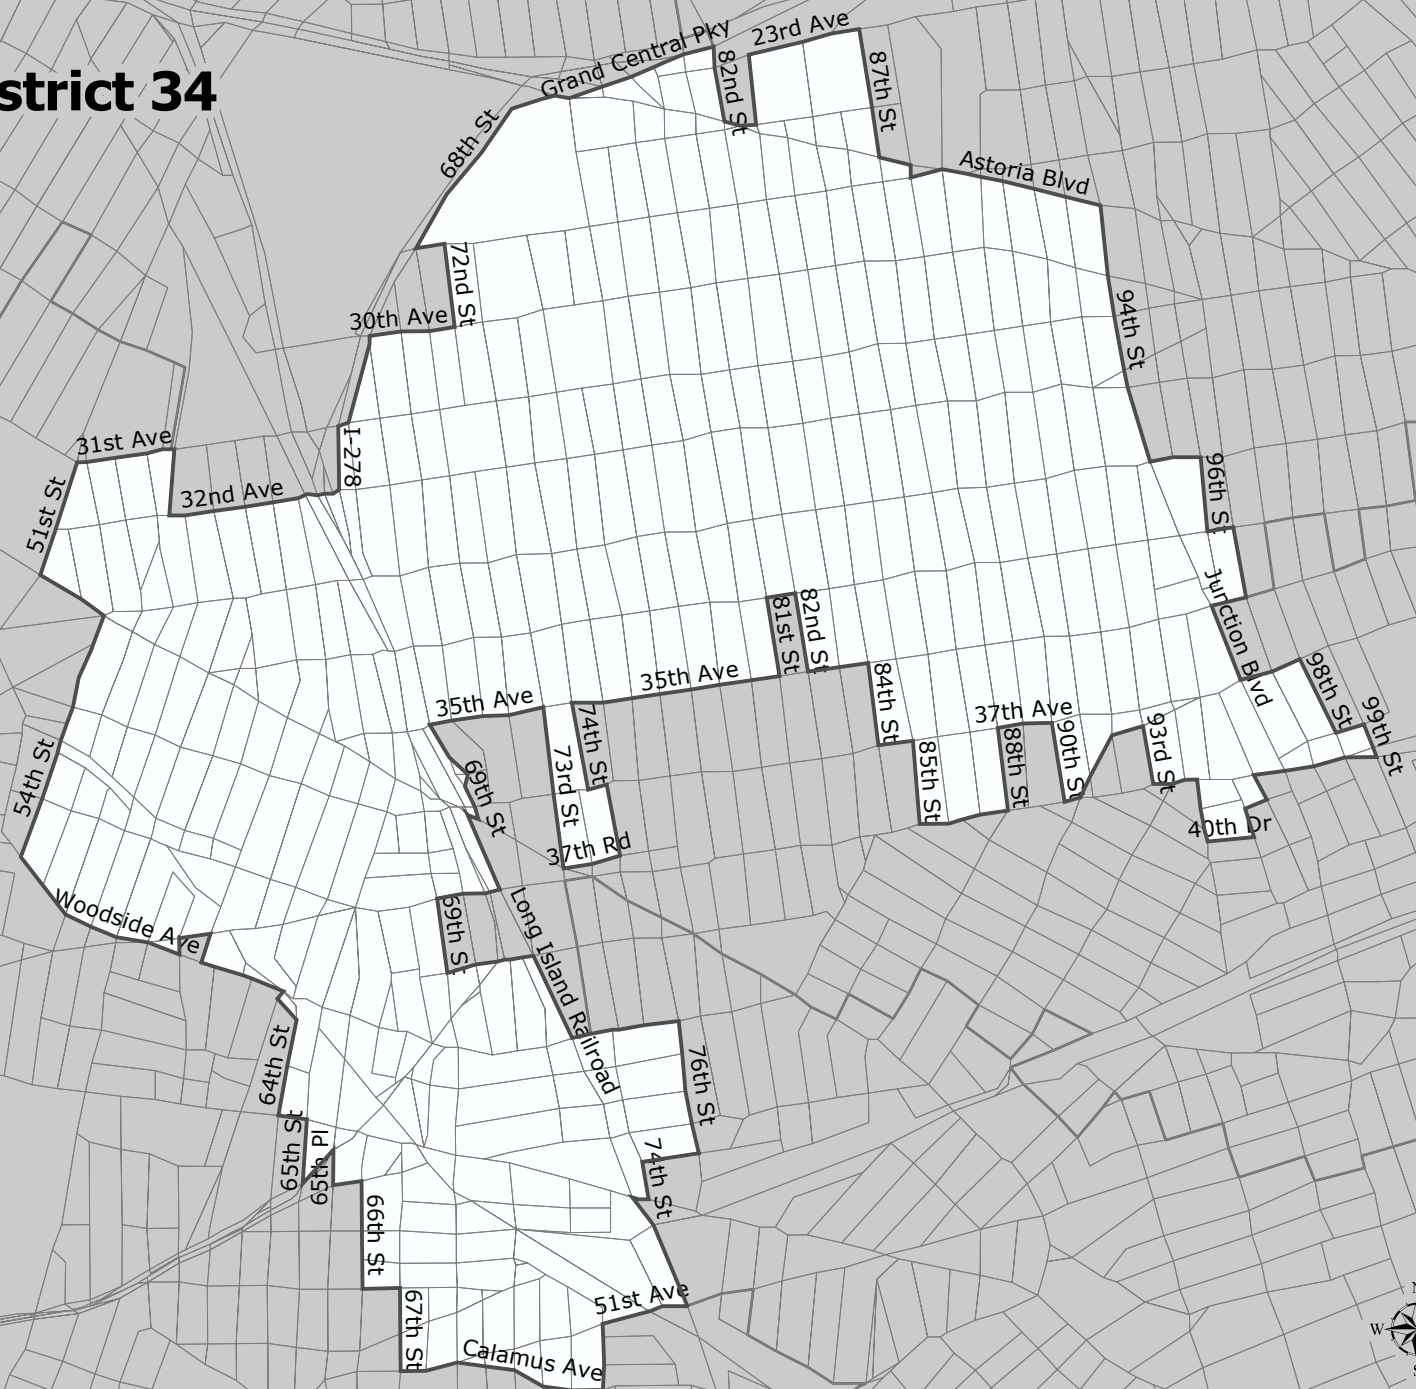

Assembly District 34

Assembly District 34

Total Population : 123,855
Deviation : -2,654
Dev. Percentage : -2.10

	NH White	NH Black	Hispanic	NH Amer Ind	NH Asian	NH Multi	NH Other
Total	23,472	2,547	63,242	195	29,653	3,942	804
Total %	18.95	2.06	51.06	0.16	23.94	3.18	0.65
Total18+	20,335	2,050	47,335	84	23,012	2,841	543
Total18%	21.14	2.13	49.20	0.09	23.92	2.95	0.56