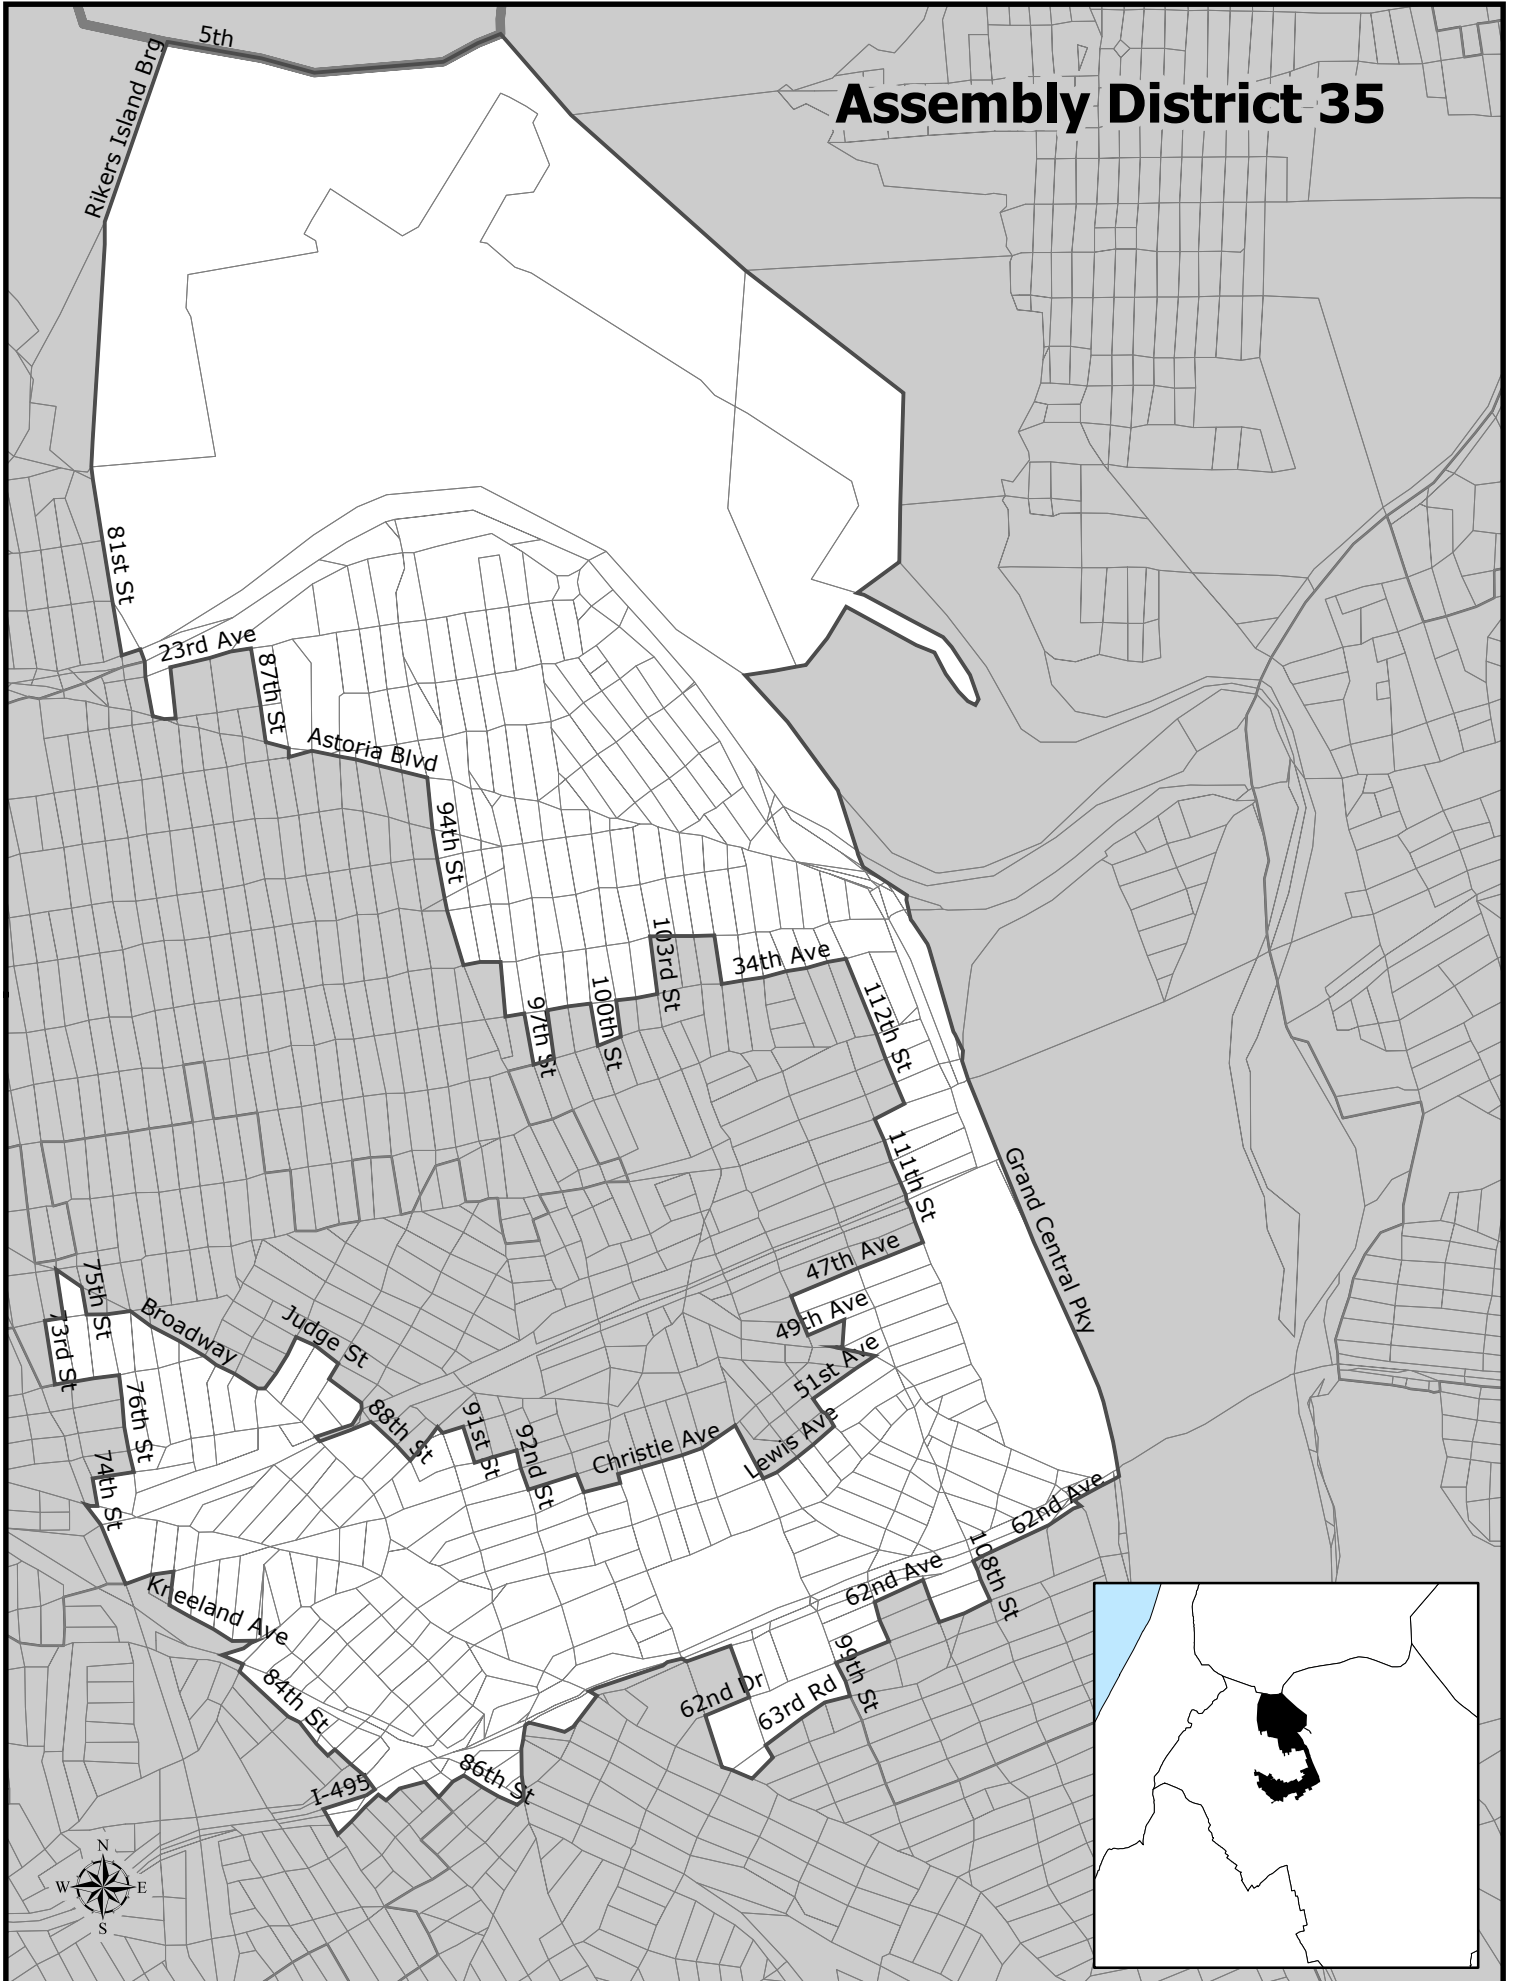

Assembly District 35

Assembly District 35

Total Population : 123,851
Deviation : -2,658
Dev. Percentage : -2.10

| | NH White | NH Black | Hispanic | NH Amer Ind | NH Asian | NH Multi | NH Other |
|----------|----------|----------|----------|-------------|----------|----------|----------|
| Total | 16,960 | 23,595 | 48,502 | 312 | 30,078 | 3,634 | 770 |
| Total % | 13.69 | 19.05 | 39.16 | 0.25 | 24.29 | 2.93 | 0.62 |
| Total18+ | 14,223 | 17,859 | 35,177 | 148 | 23,923 | 2,744 | 525 |
| Total18% | 15.04 | 18.88 | 37.19 | 0.16 | 25.29 | 2.90 | 0.55 |