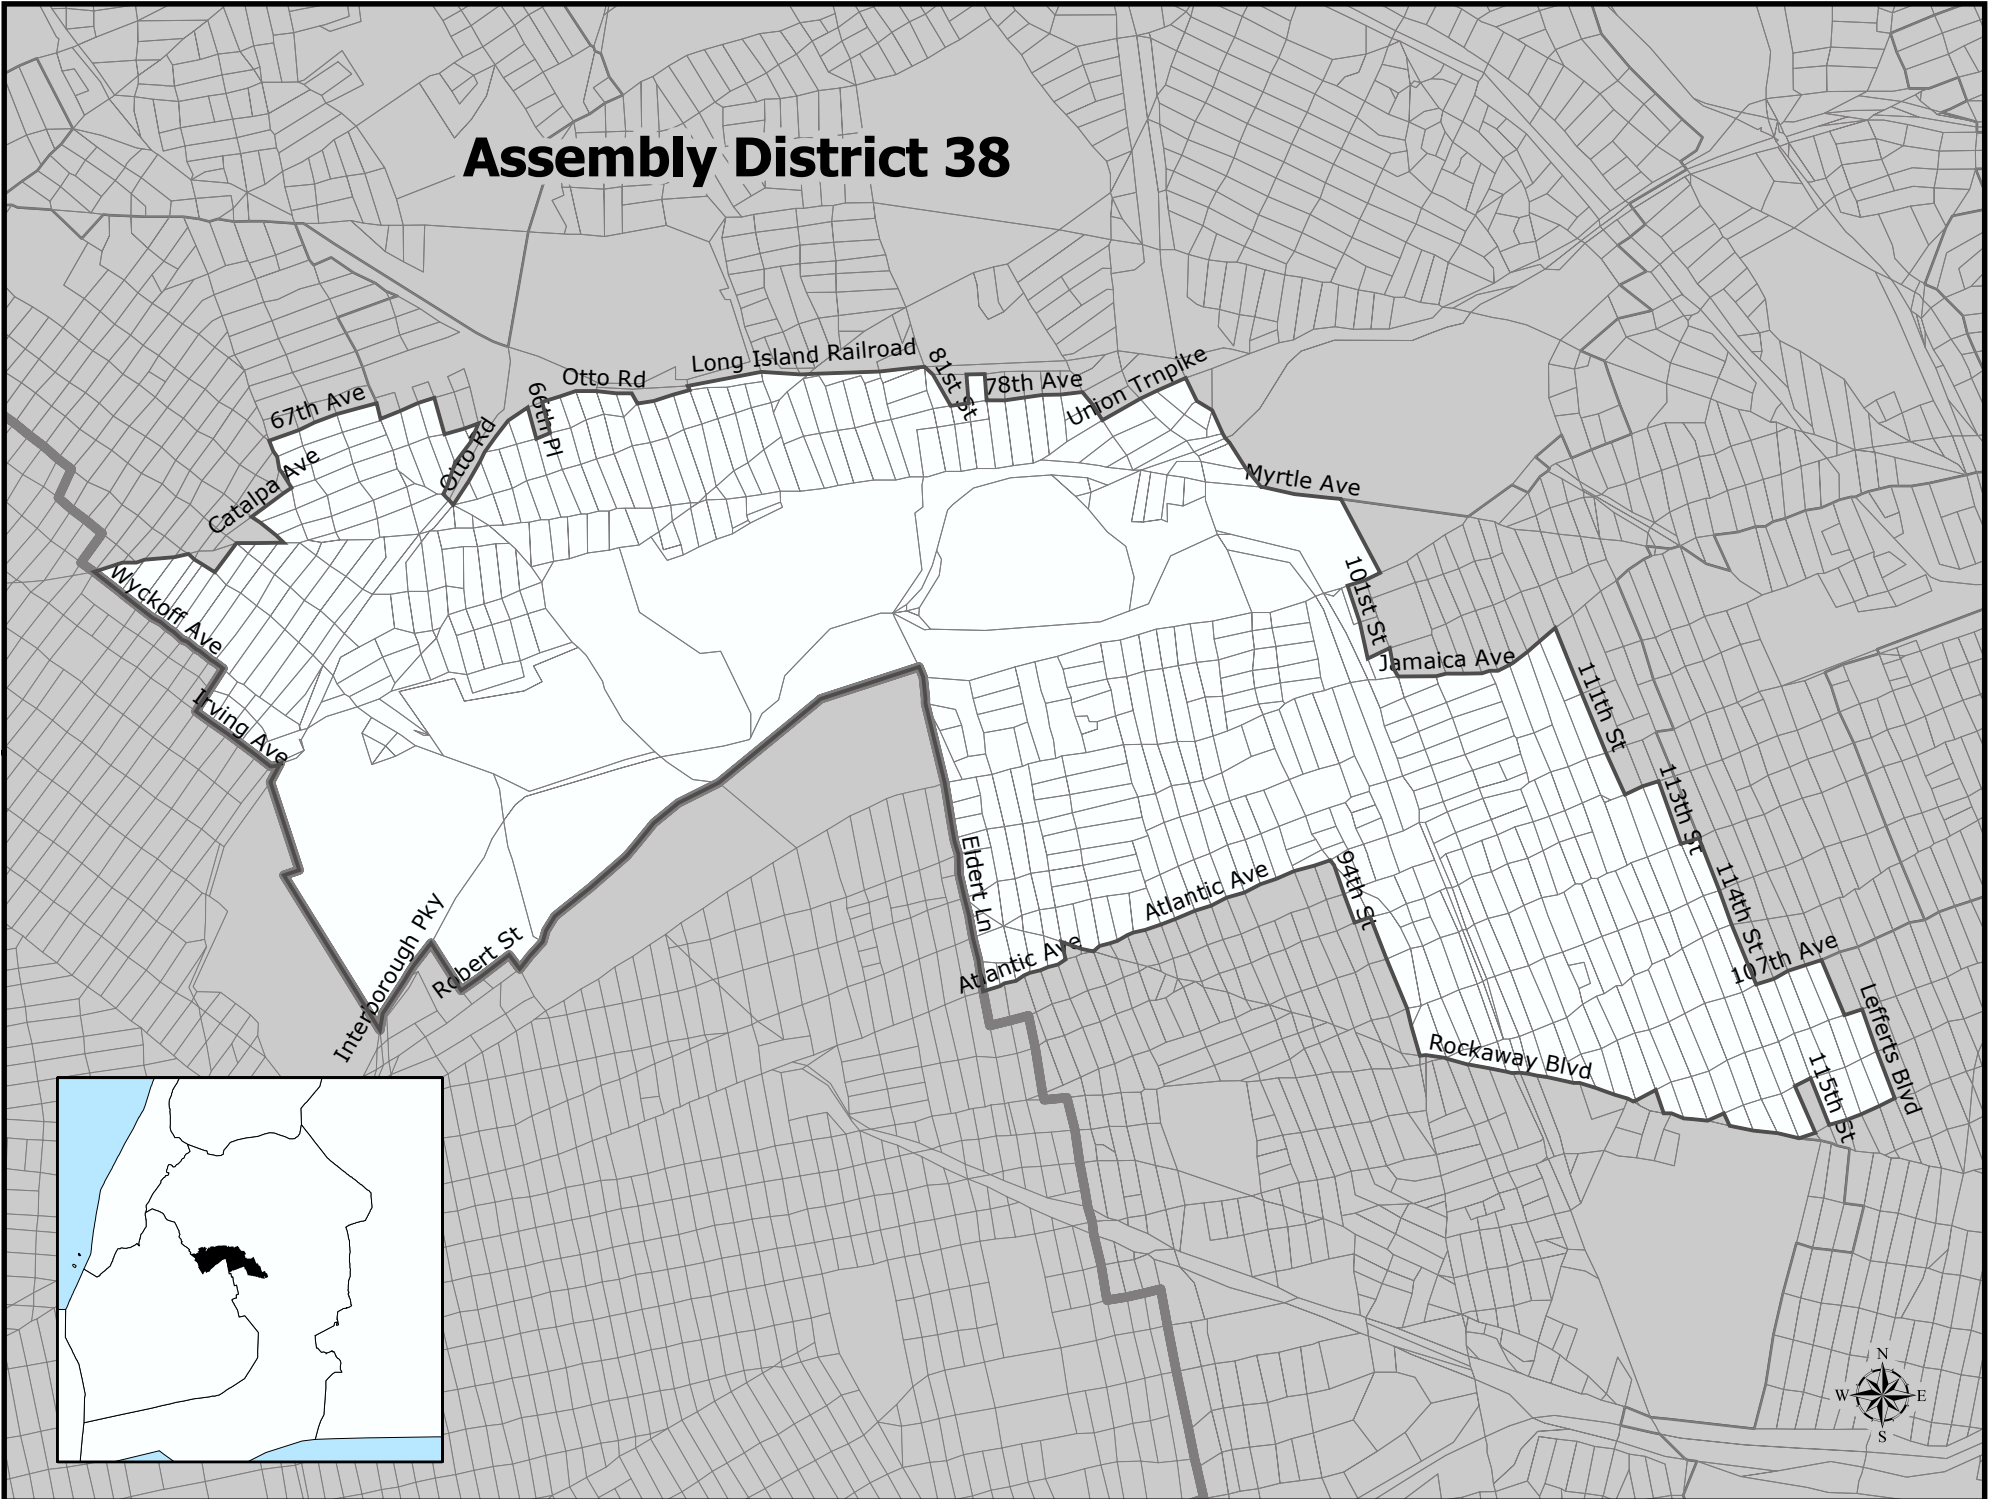

# Assembly District 38

# Assembly District 38

**Total Population :** 123,857  
**Deviation :** -2,652  
**Dev. Percentage :** -2.10

	NH White	NH Black	Hispanic	NH Amer Ind	NH Asian	NH Multi	NH Other
Total	47,506	5,228	43,478	602	15,136	7,717	4,190
Total %	38.36	4.22	35.10	0.49	12.22	6.23	3.38
Total18+	39,117	3,529	28,912	363	11,329	5,669	3,000
Total18%	42.56	3.84	31.45	0.39	12.32	6.17	3.26