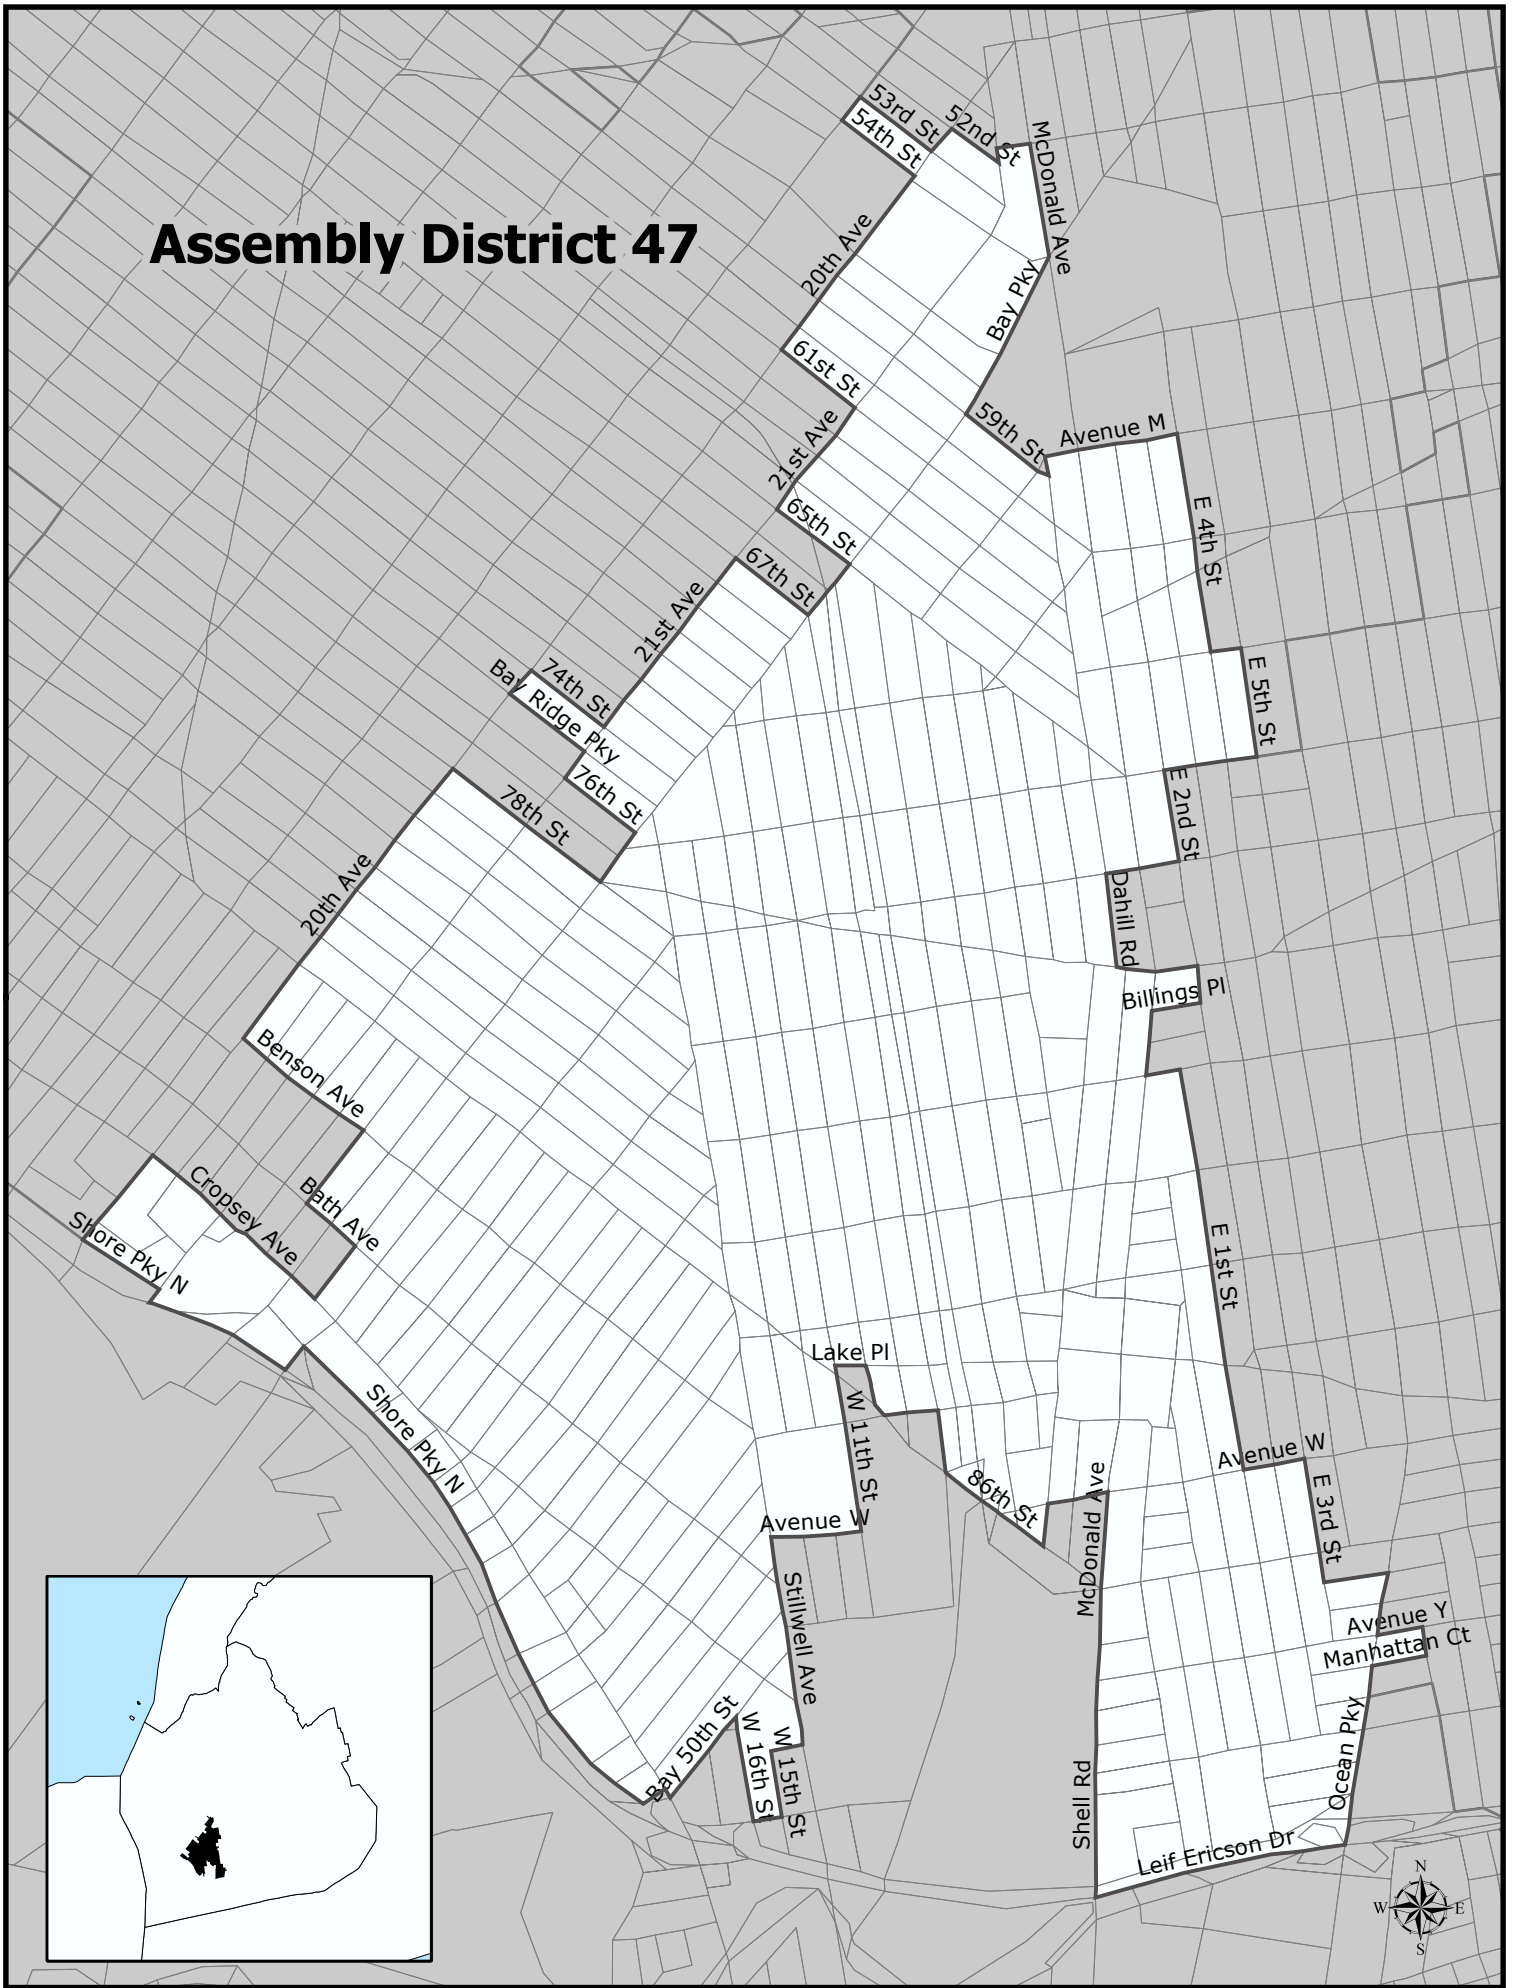

Assembly District 47

Assembly District 47

Total Population : 121,212
Deviation : -5,297
Dev. Percentage : -4.19

	NH White	NH Black	Hispanic	NH Amer Ind	NH Asian	NH Multi	NH Other
Total	81,856	1,852	10,676	94	23,636	2,857	241
Total %	67.53	1.53	8.81	0.08	19.50	2.36	0.20
Total18+	67,637	1,261	7,489	56	17,731	2,072	152
Total18%	70.16	1.31	7.77	0.06	18.39	2.15	0.16