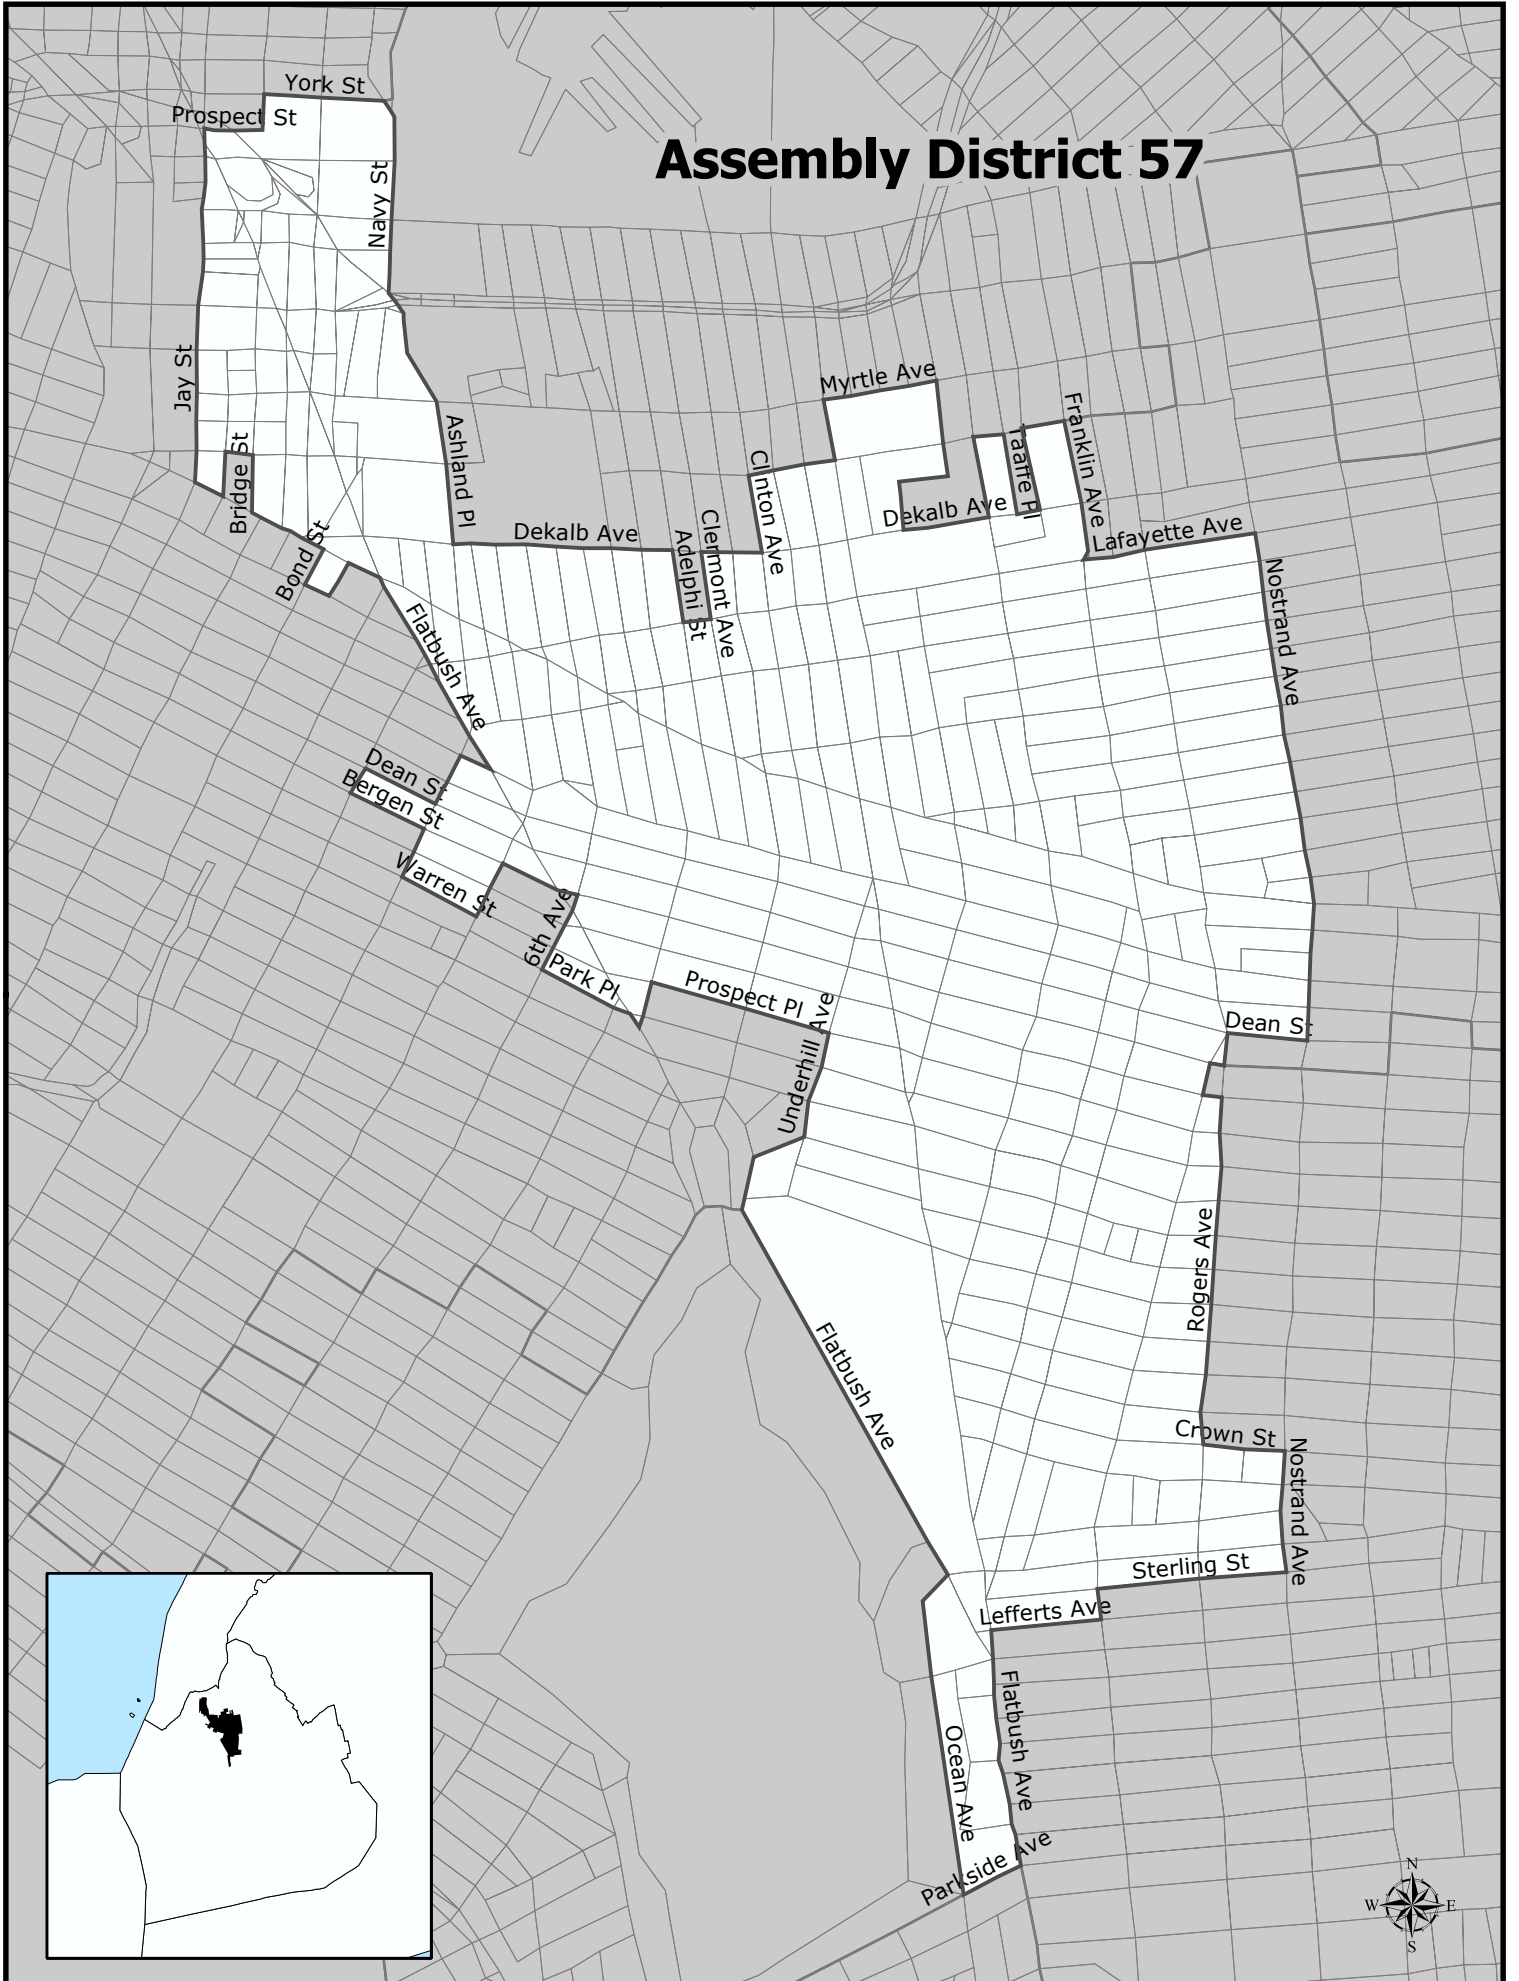

# Assembly District 57

# Assembly District 57

**Total Population :** 121,209  
**Deviation :** -5,300  
**Dev. Percentage :** -4.19

	NH White	NH Black	Hispanic	NH Amer Ind	NH Asian	NH Multi	NH Other
Total	11,538	85,459	16,268	316	3,591	3,358	679
Total %	9.52	70.51	13.42	0.26	2.96	2.77	0.56
Total18+	10,500	63,308	11,636	231	3,056	2,599	504
Total18%	11.43	68.94	12.67	0.25	3.33	2.83	0.55