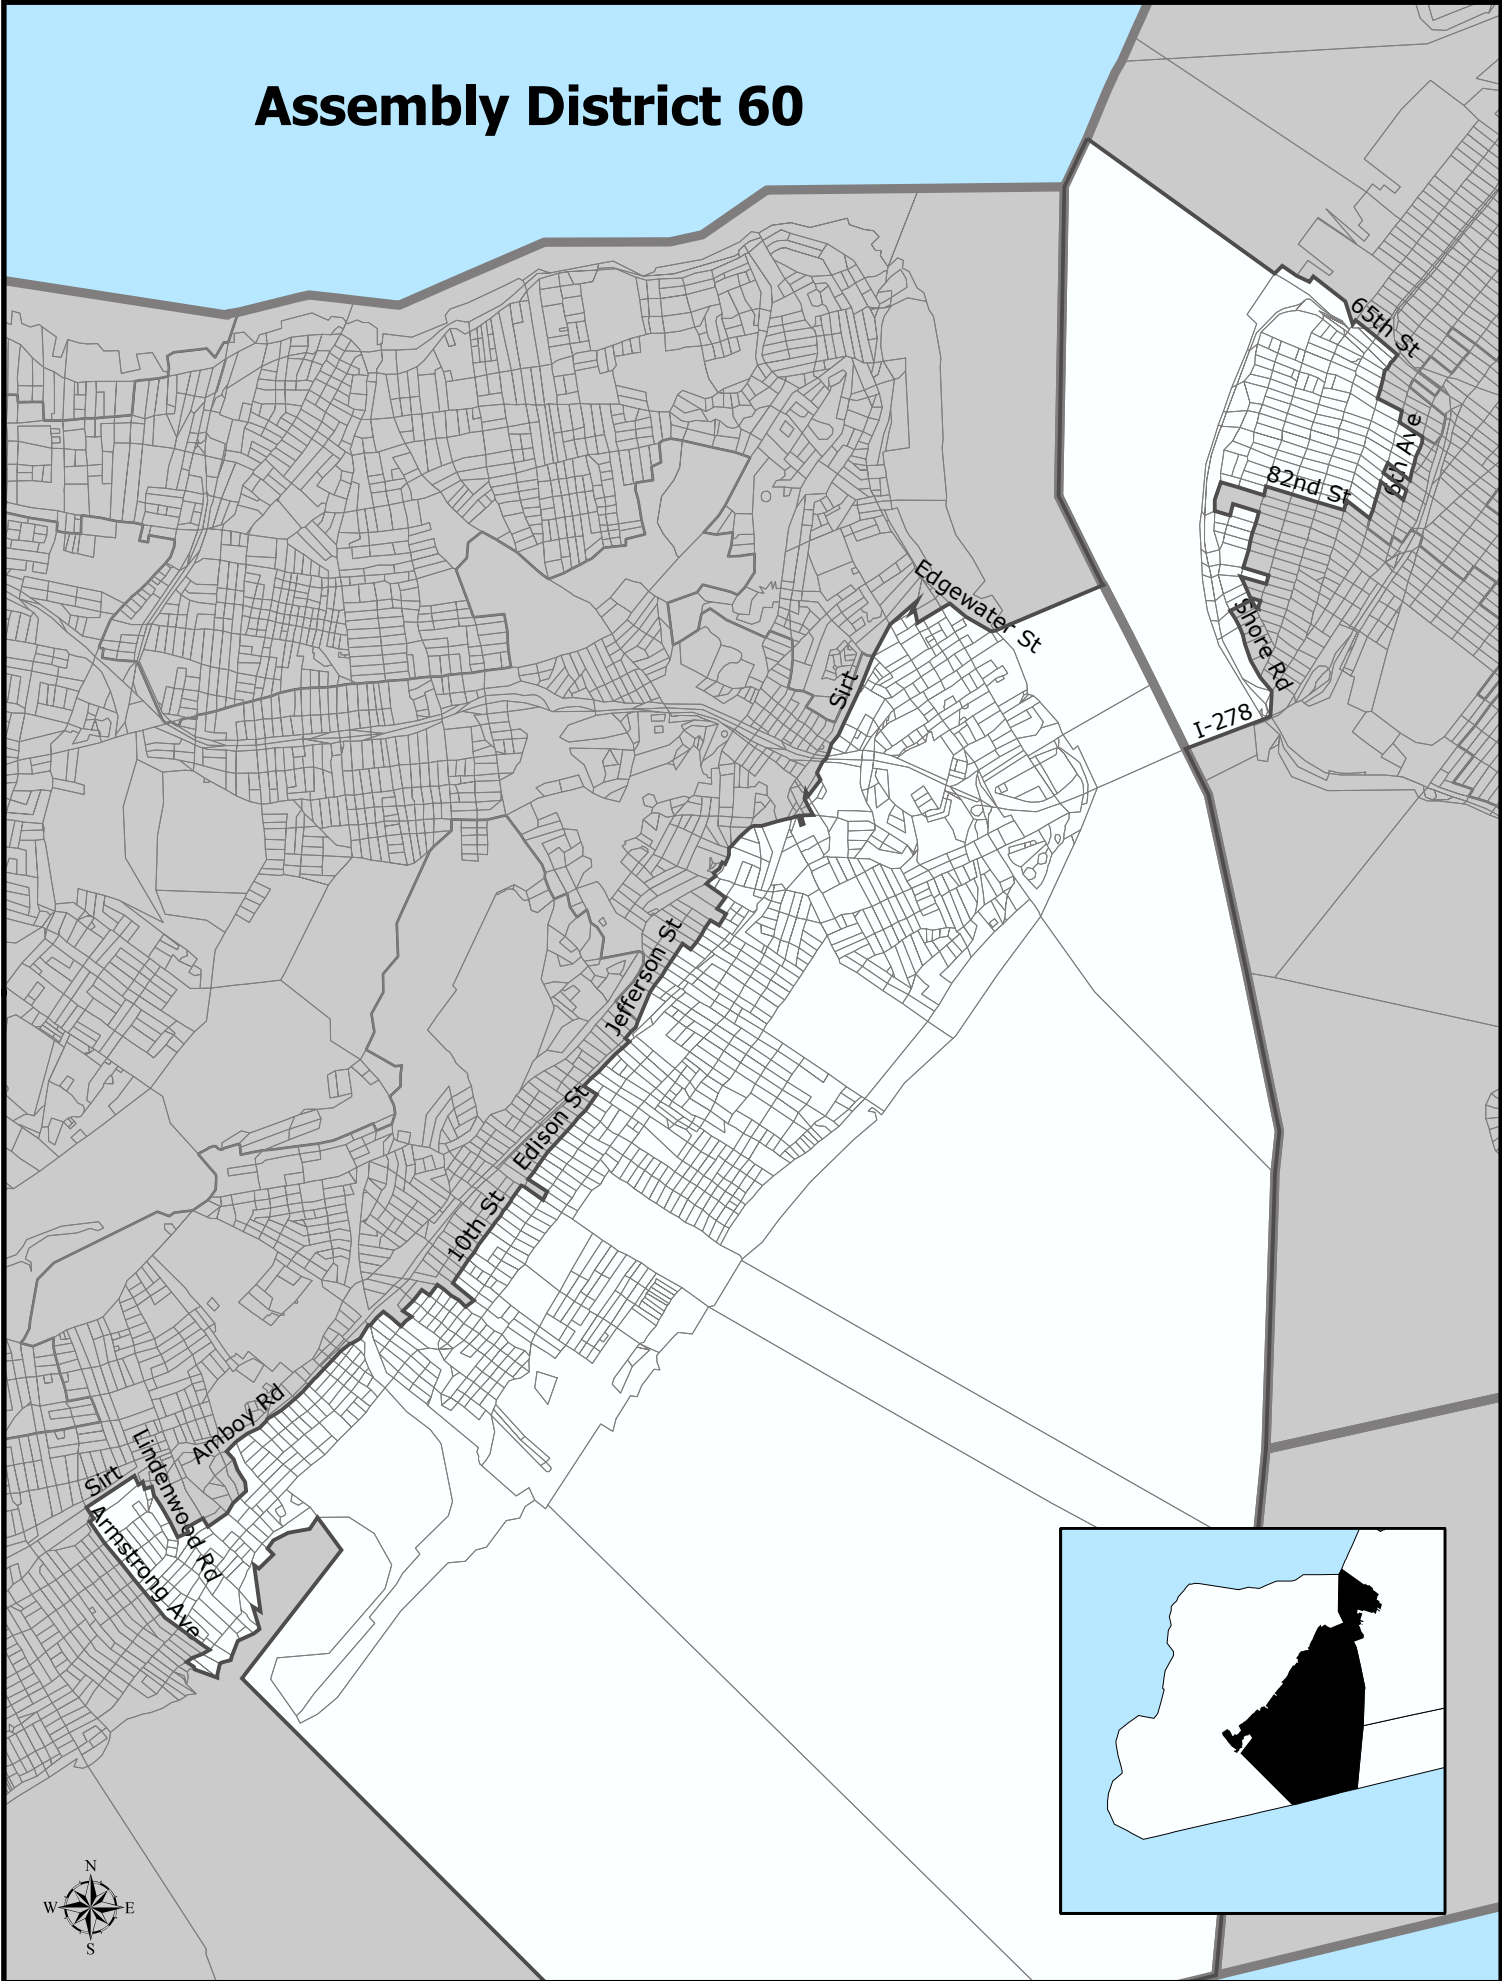

Assembly District 60

Assembly District 60

Total Population : 121,210
Deviation : -5,299
Dev. Percentage : -4.19

	NH White	NH Black	Hispanic	NH Amer Ind	NH Asian	NH Multi	NH Other
Total	94,146	1,997	13,455	102	8,065	3,159	286
Total %	77.67	1.65	11.10	0.08	6.65	2.61	0.24
Total18+	75,767	1,478	9,309	78	6,200	2,210	196
Total18%	79.56	1.55	9.77	0.08	6.51	2.32	0.21