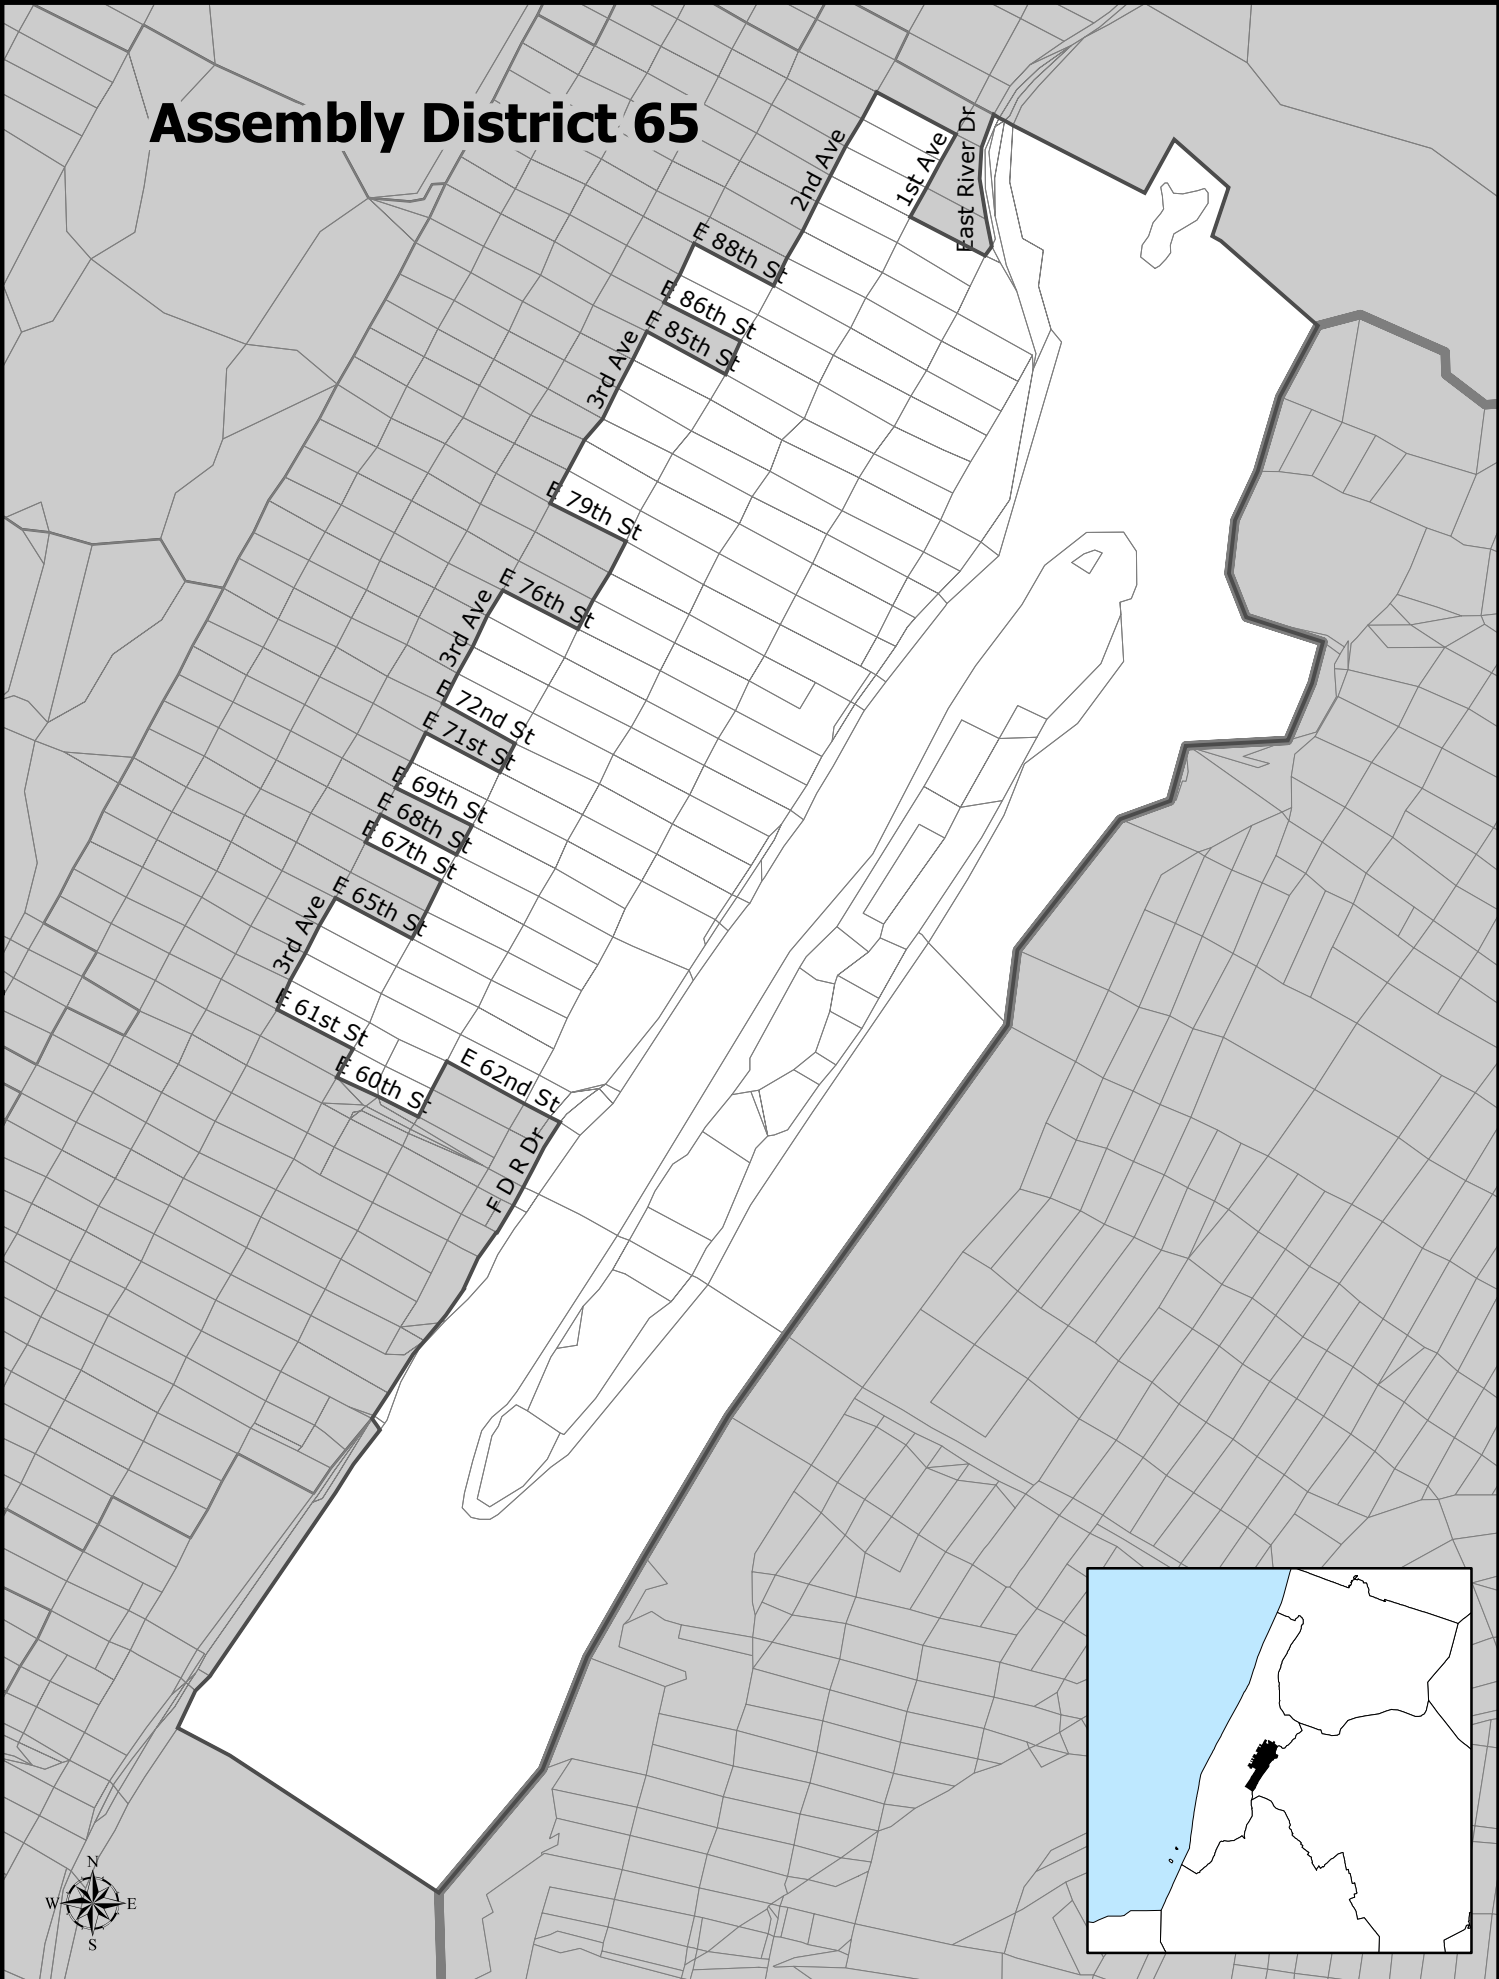

# Assembly District 65

# Assembly District 65

Total Population : 128,115  
Deviation : 1,606  
Dev. Percentage : 1.27

	NH White	NH Black	Hispanic	NH Amer Ind	NH Asian	NH Multi	NH Other
Total	103,919	4,530	7,570	76	9,480	2,088	452
Total %	81.11	3.54	5.91	0.06	7.40	1.63	0.35
Total18+	94,201	3,838	6,428	66	8,391	1,563	351
Total18%	82.03	3.34	5.60	0.06	7.31	1.36	0.31