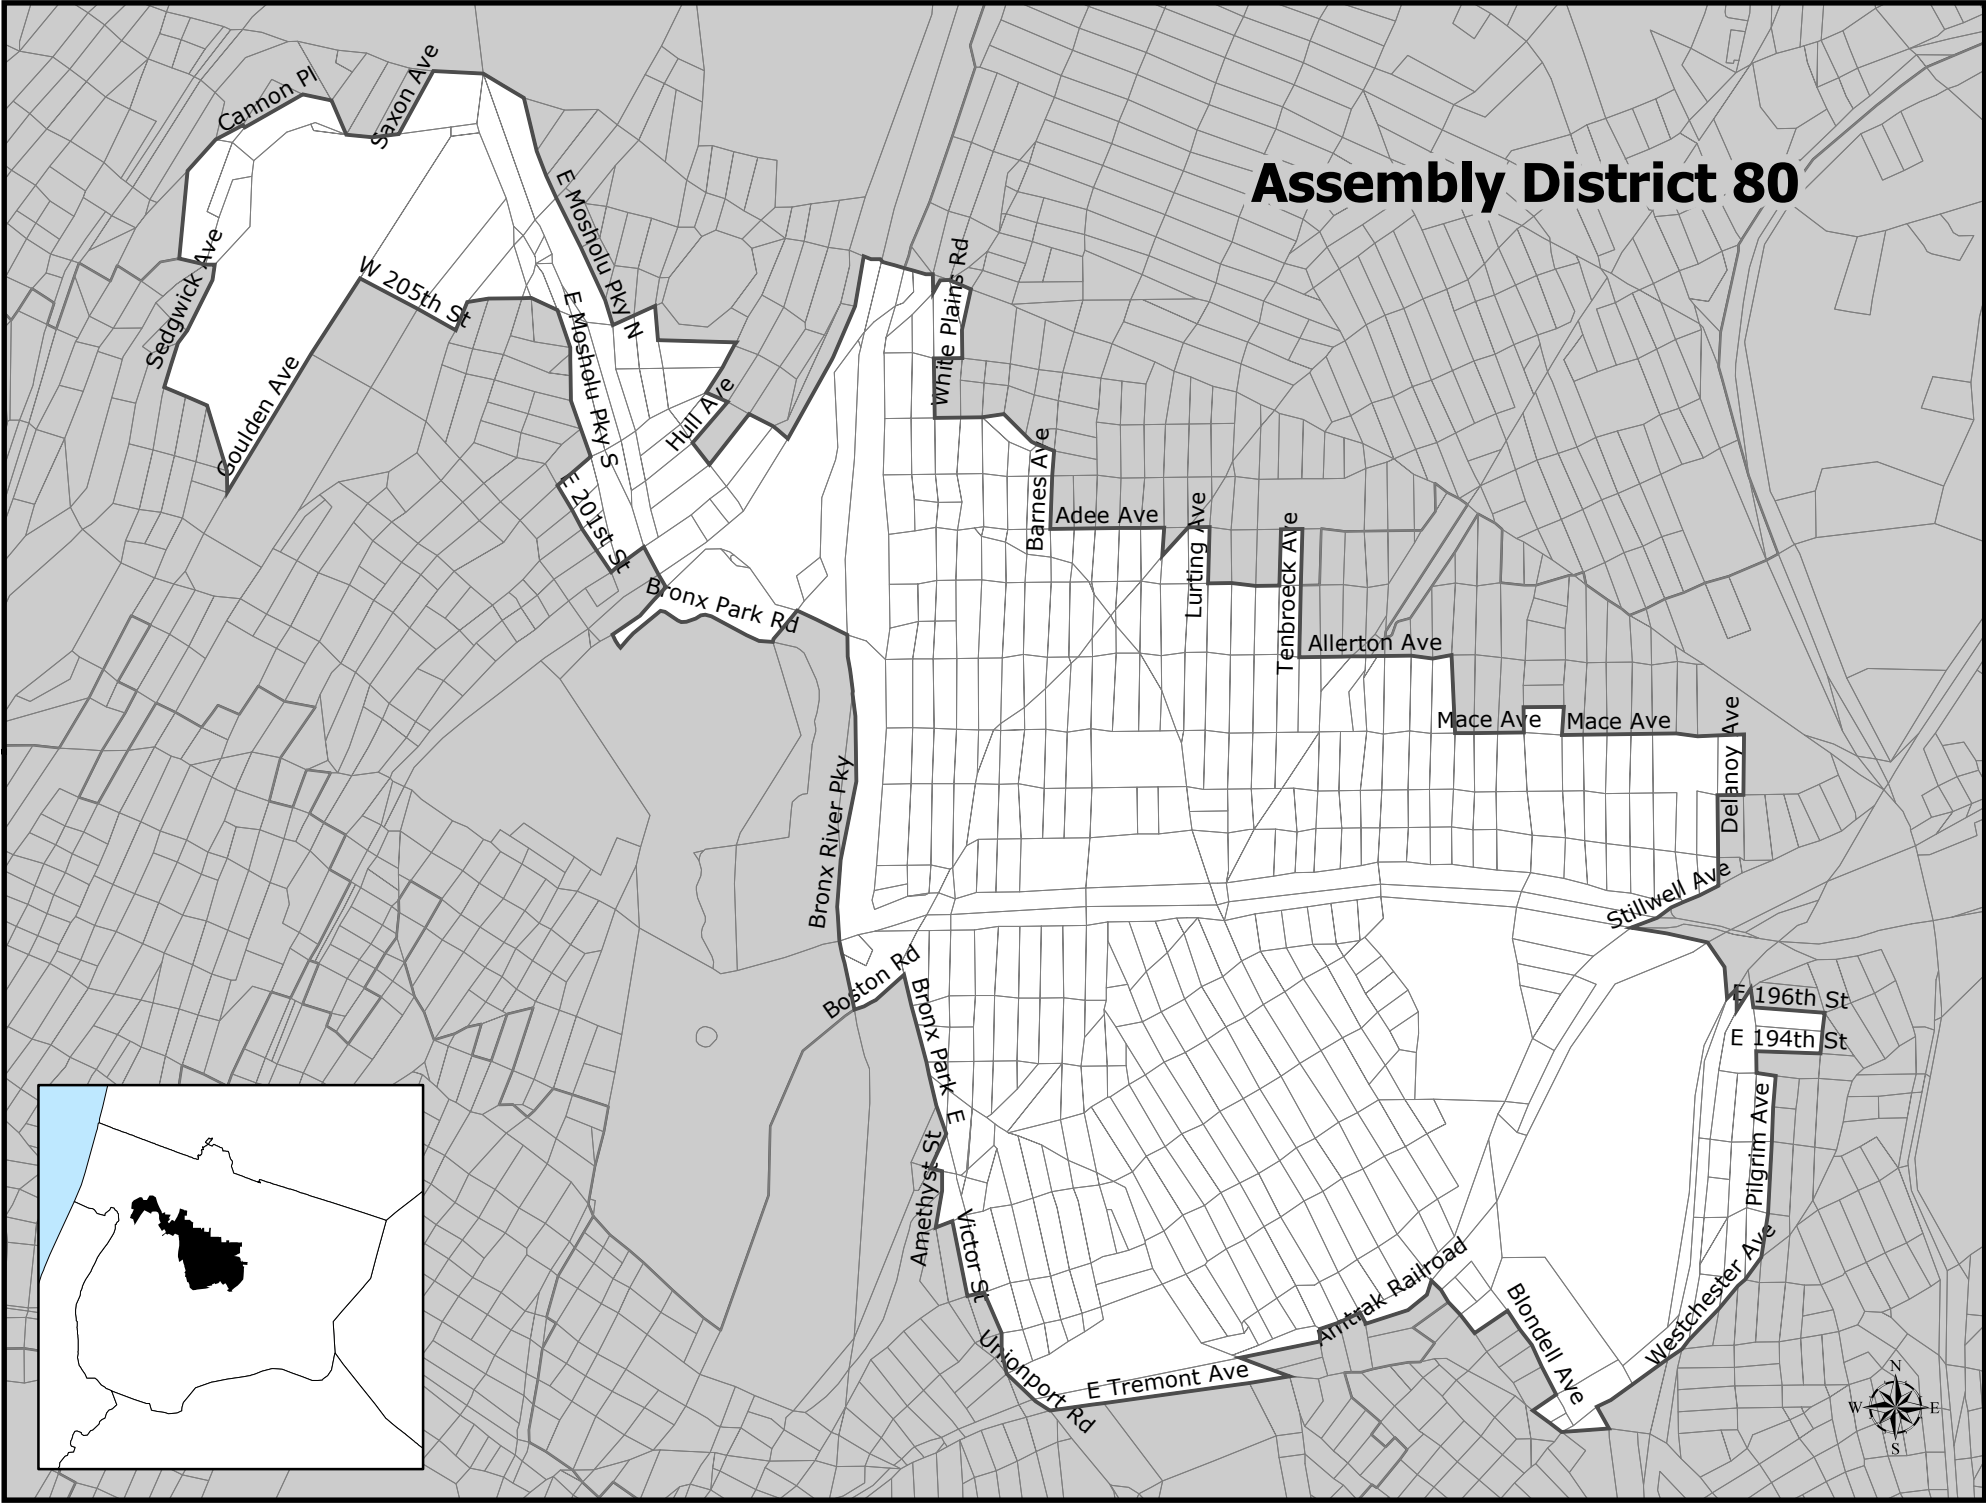

Assembly District 80

Assembly District 80

Total Population : 121,153
Deviation : -5,356
Dev. Percentage : -4.23

	NH White	NH Black	Hispanic	NH Amer Ind	NH Asian	NH Multi	NH Other
Total	46,488	21,120	41,438	261	7,481	3,646	719
Total %	38.37	17.43	34.20	0.22	6.17	3.01	0.59
Total18+	39,611	15,106	28,379	182	5,676	2,621	518
Total18%	43.01	16.40	30.82	0.20	6.16	2.85	0.56