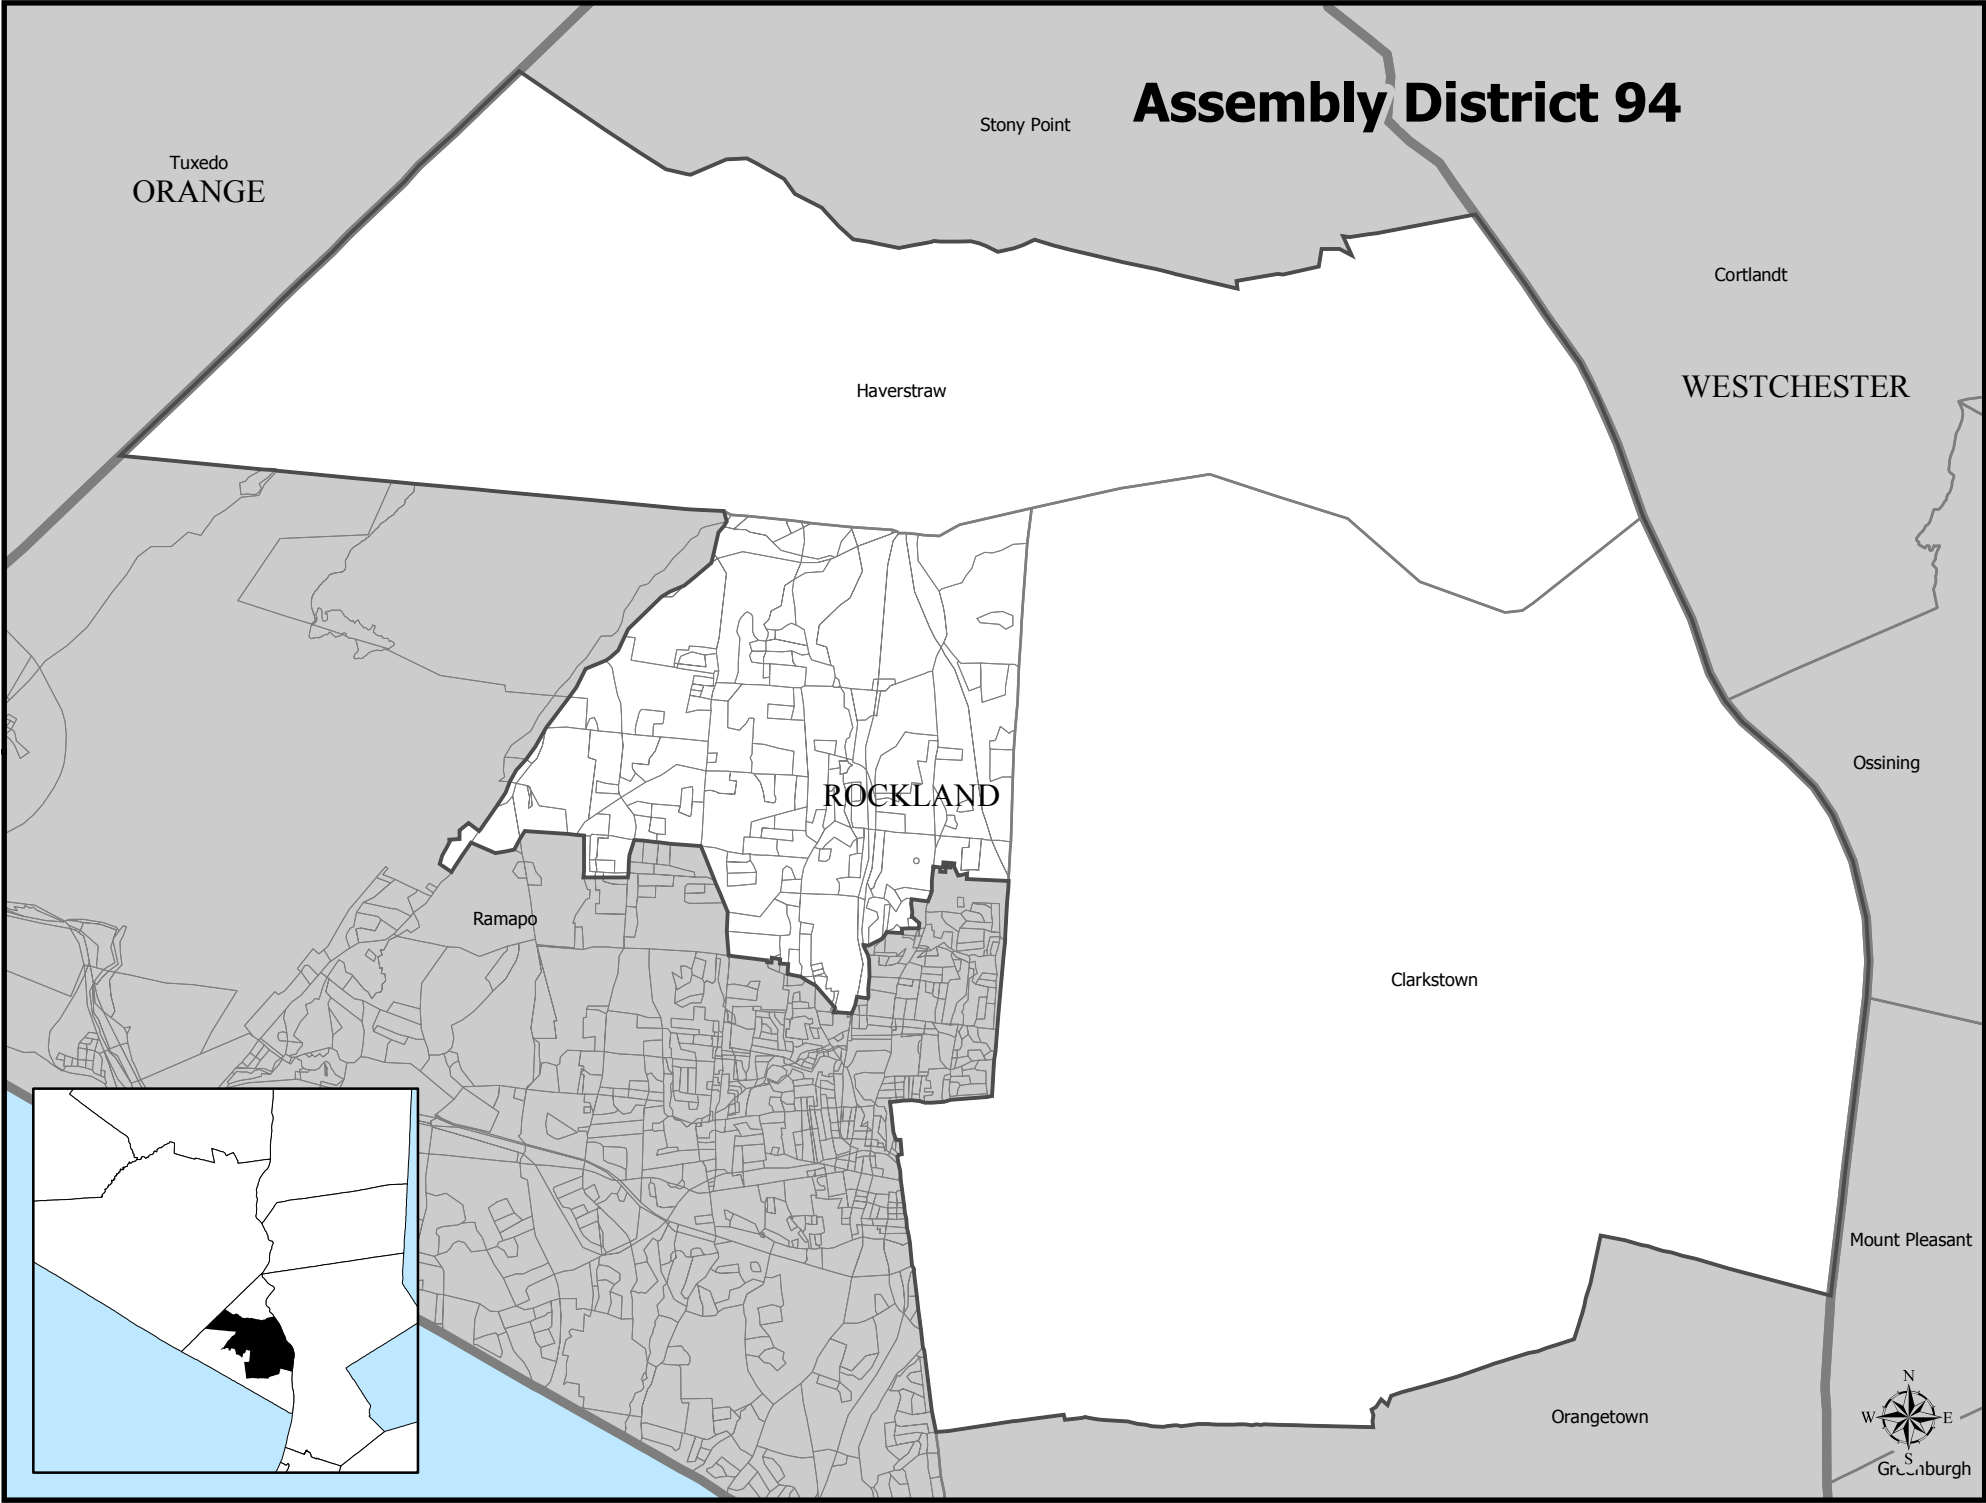

# Assembly District 94

Tuxedo  
ORANGE

Stony Point

Cortlandt

WESTCHESTER

Haverstraw

Ossining

ROCKLAND

Ramapo

Clarkstown

Mount Pleasant

Orangetown

Greenburgh

# Assembly District 94

Total Population : 128,971  
Deviation : 2,462  
Dev. Percentage : 1.95

	NH White	NH Black	Hispanic	NH Amer Ind	NH Asian	NH Multi	NH Other
Total	90,220	10,709	17,314	162	8,325	1,953	288
Total %	69.95	8.30	13.42	0.13	6.45	1.51	0.22
Total18+	69,504	7,239	11,658	106	5,964	1,121	174
Total18%	72.58	7.56	12.17	0.11	6.23	1.17	0.18