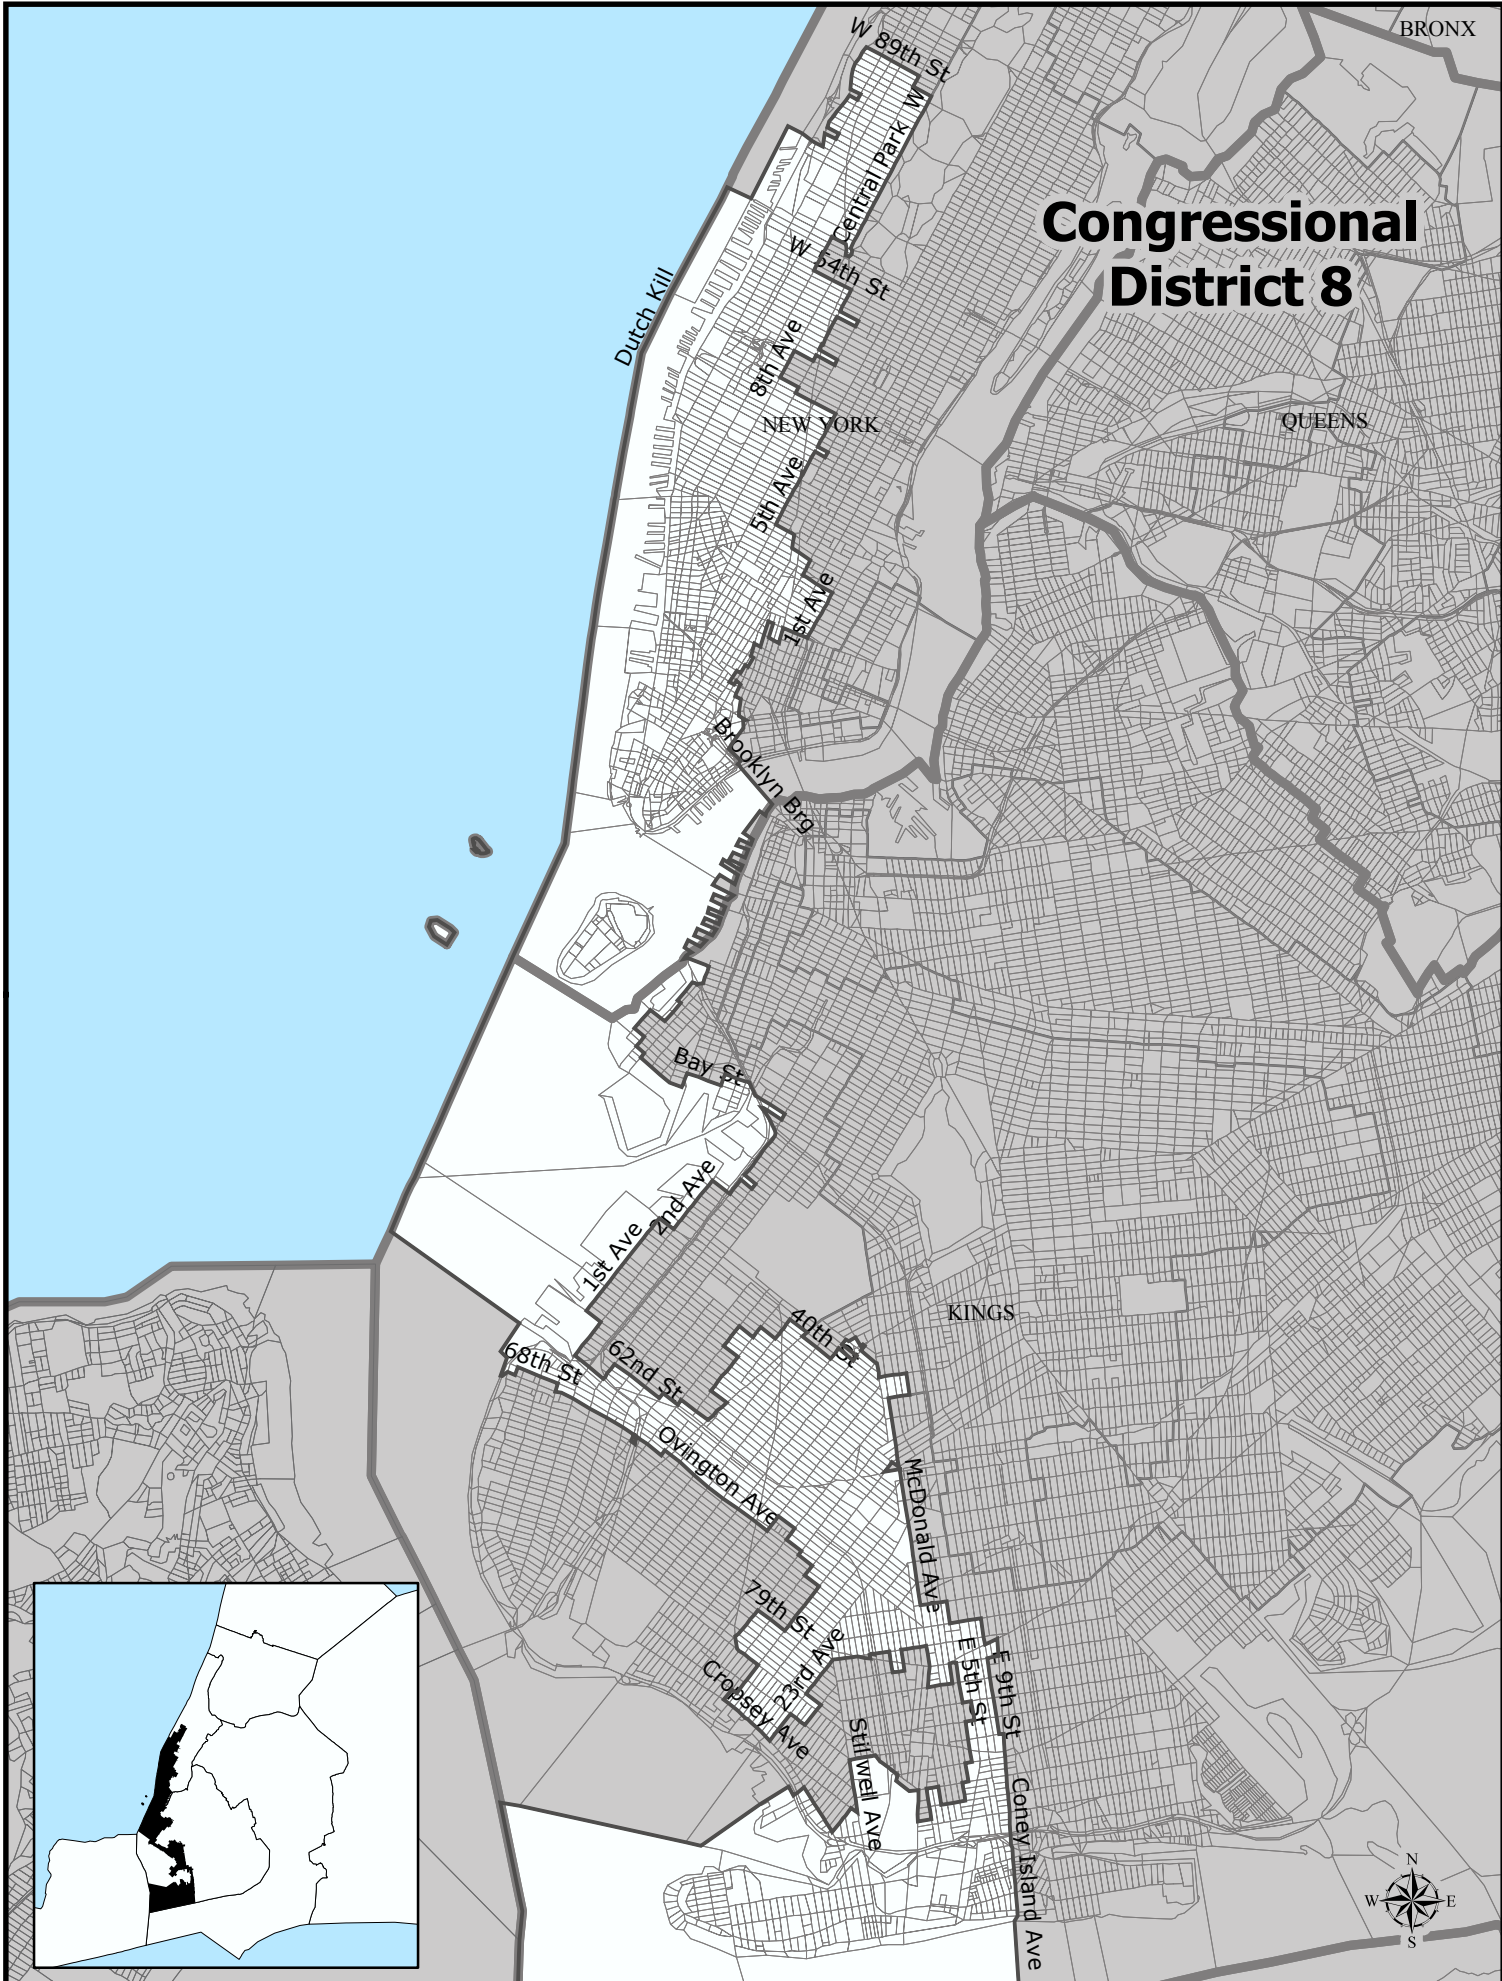

Congressional District 8

Congressional District 8

Total Population : 654,360
Deviation : 0
Dev. Percentage : 0.00

	NH White	NH Black	Hispanic	NH Amer Ind	NH Asian	NH Multi	NH Other
Total	449,359	35,589	76,296	773	72,011	16,551	3,781
Total %	68.67	5.44	11.66	0.12	11.00	2.53	0.58
Total18+	378,505	27,038	57,686	599	58,275	12,344	2,806
Total18%	70.45	5.03	10.74	0.11	10.85	2.30	0.52