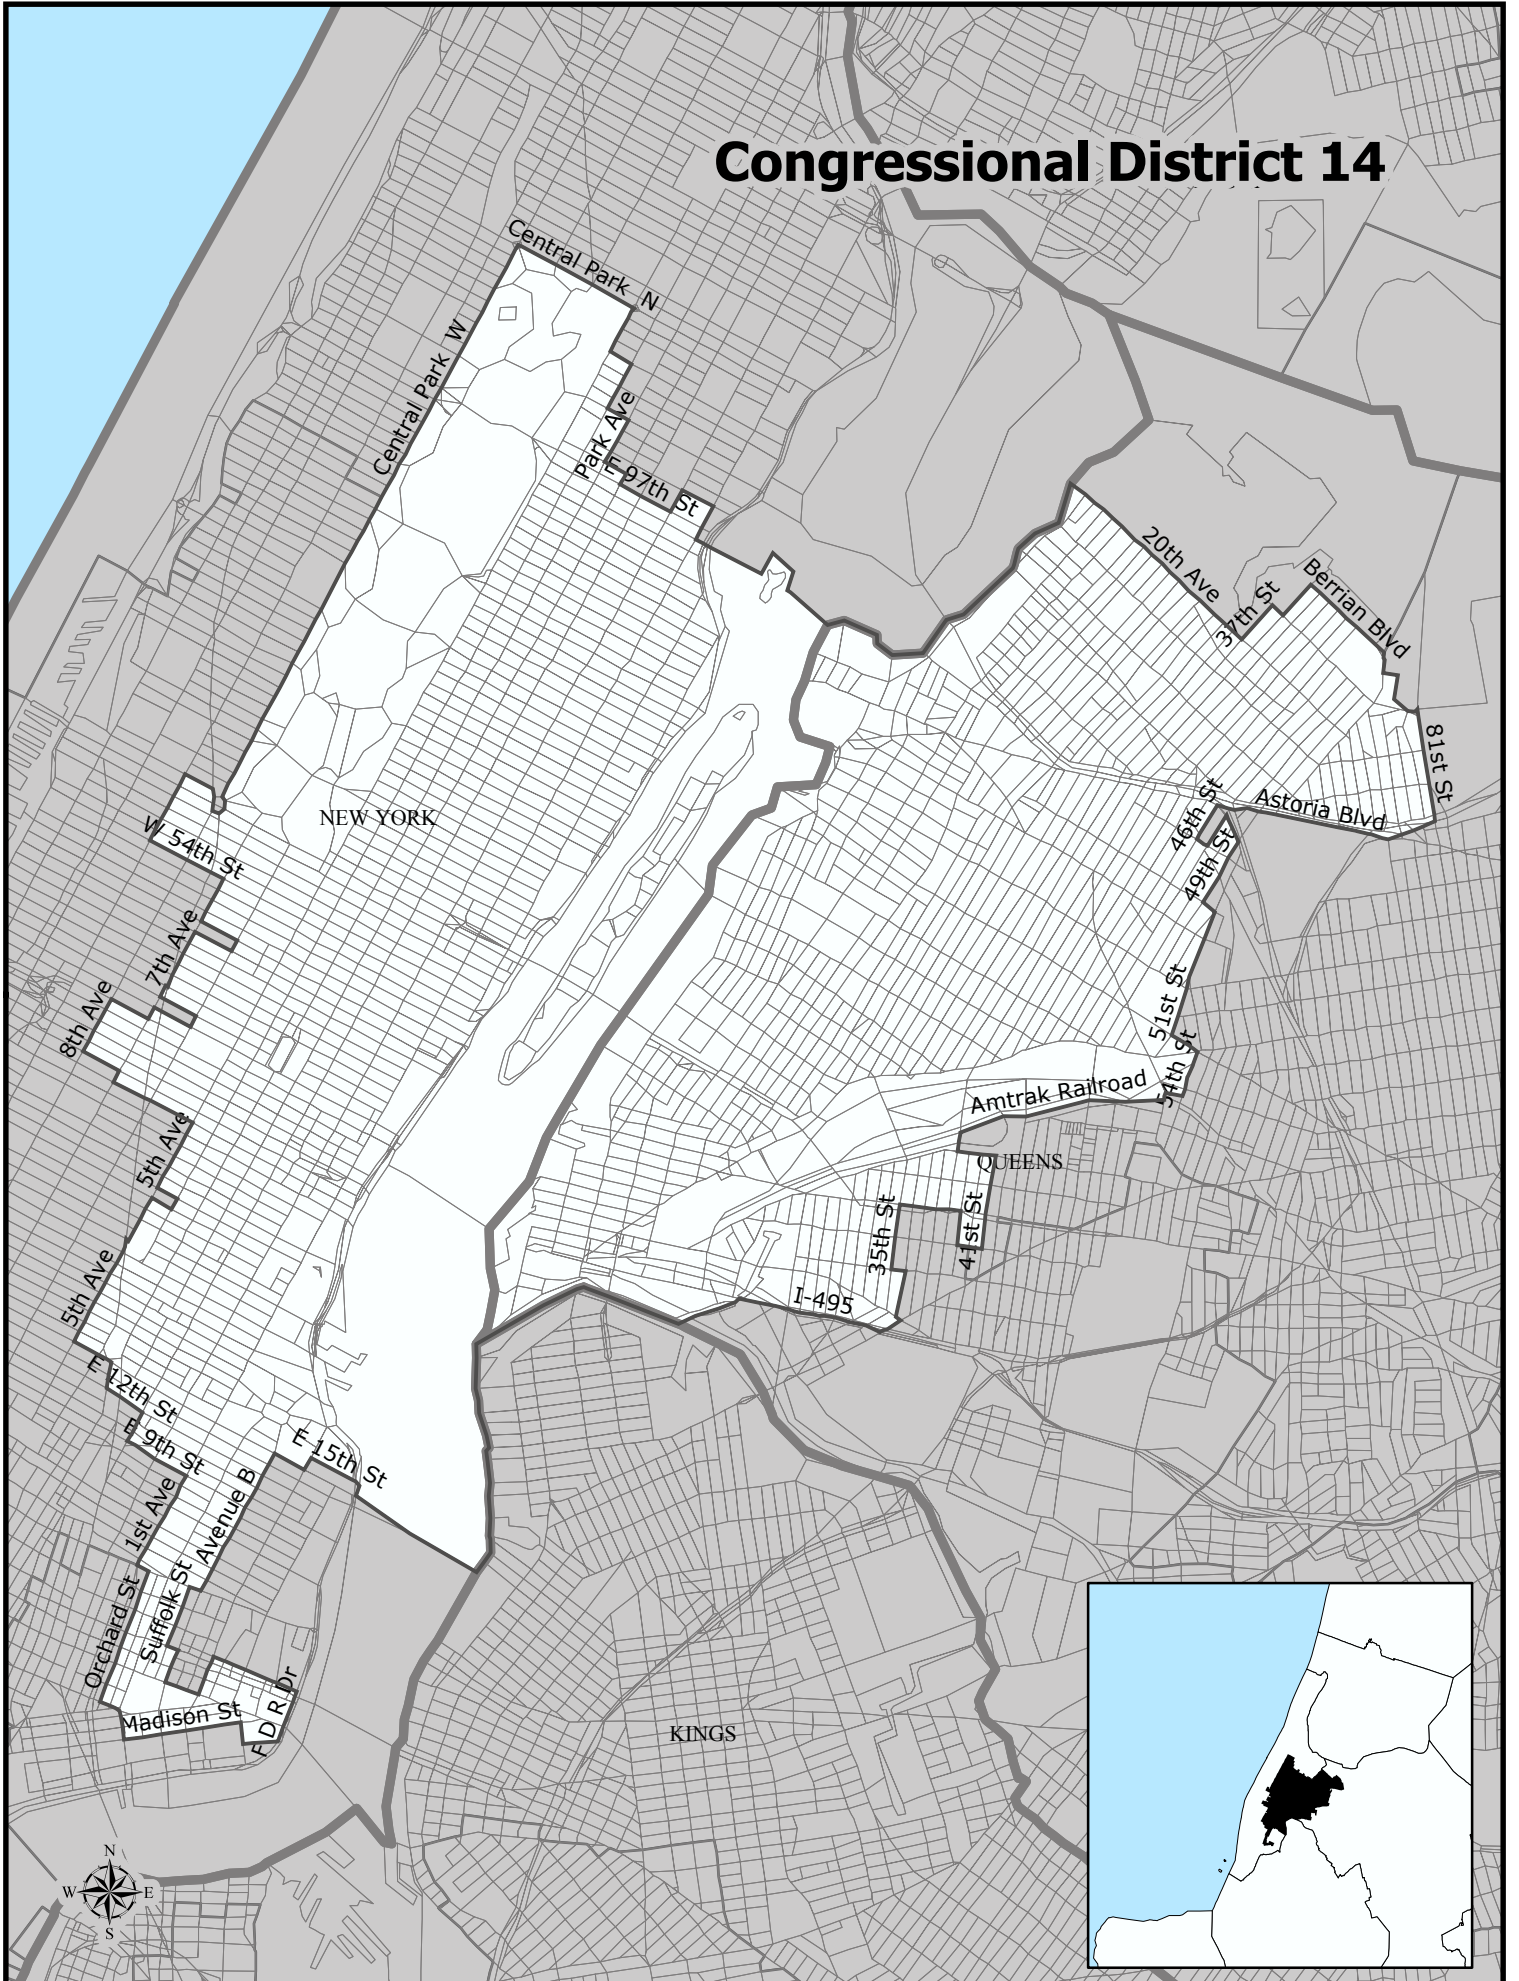

# Congressional District 14

# Congressional District 14

Total Population : 654,361  
Deviation : 1  
Dev. Percentage : 0.00

	NH White	NH Black	Hispanic	NH Amer Ind	NH Asian	NH Multi	NH Other
Total	431,247	31,107	91,781	817	74,495	20,499	4,415
Total %	65.90	4.75	14.03	0.12	11.38	3.13	0.67
Total18+	389,527	24,045	71,179	597	62,813	16,090	3,376
Total18%	68.62	4.24	12.54	0.11	11.07	2.83	0.59