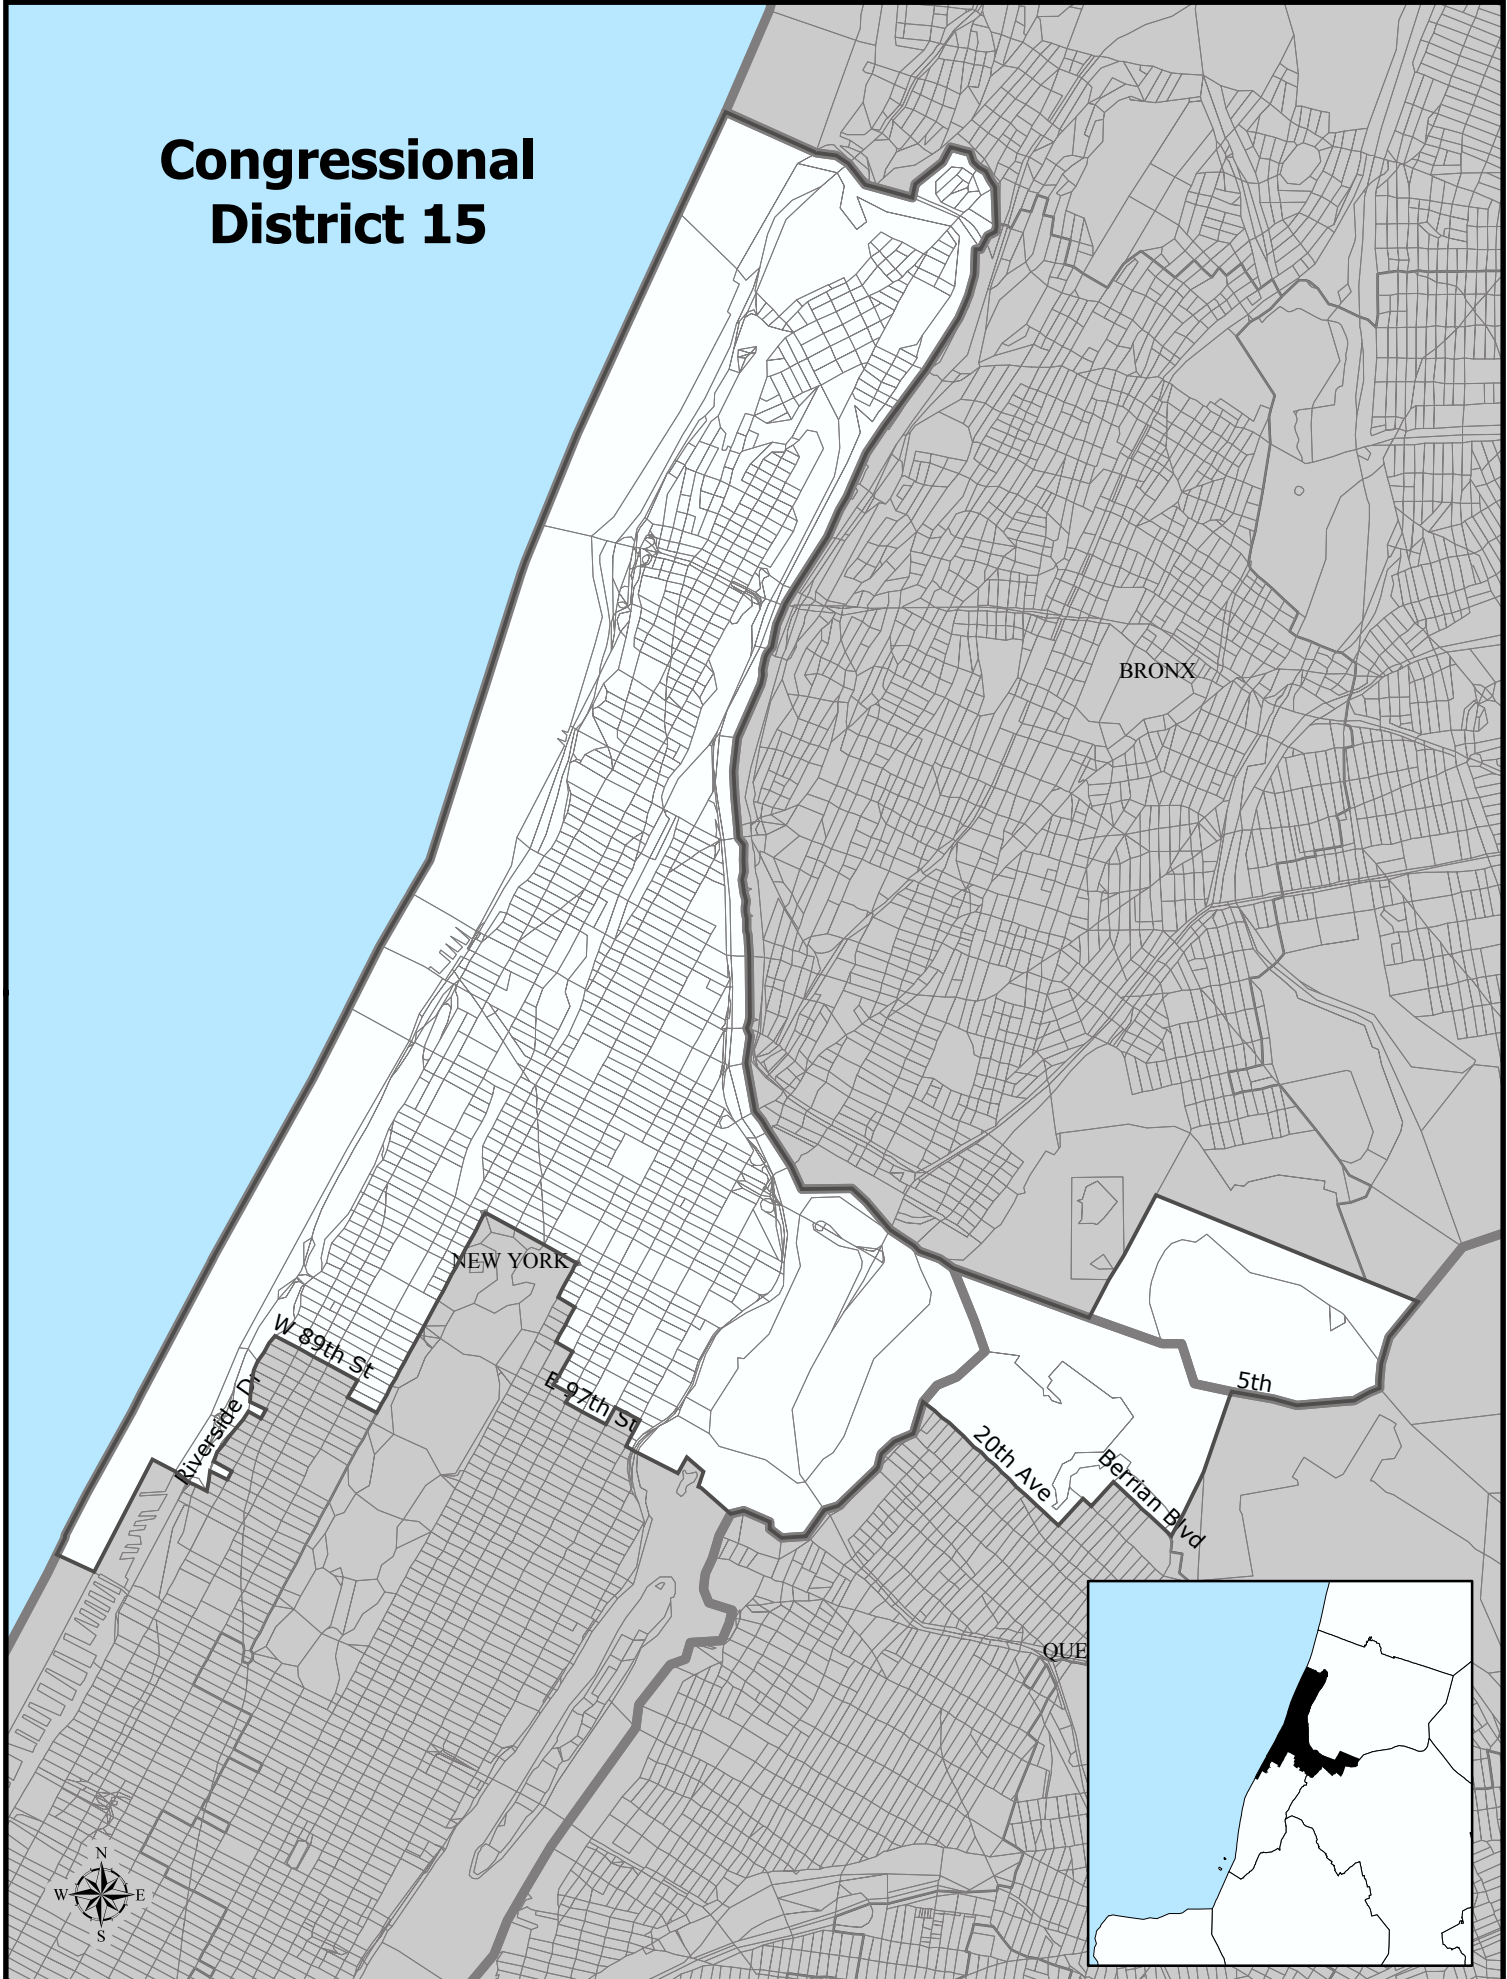

Congressional District 15

Congressional District 15

Total Population : 654,361
Deviation : 1
Dev. Percentage : 0.00

	NH White	NH Black	Hispanic	NH Amer Ind	NH Asian	NH Multi	NH Other
Total	107,165	199,600	313,114	1,557	18,339	11,805	2,781
Total %	16.38	30.50	47.85	0.24	2.80	1.80	0.42
Total18+	94,699	151,539	222,715	1,001	16,200	8,946	2,092
Total18%	19.05	30.48	44.79	0.20	3.26	1.80	0.42