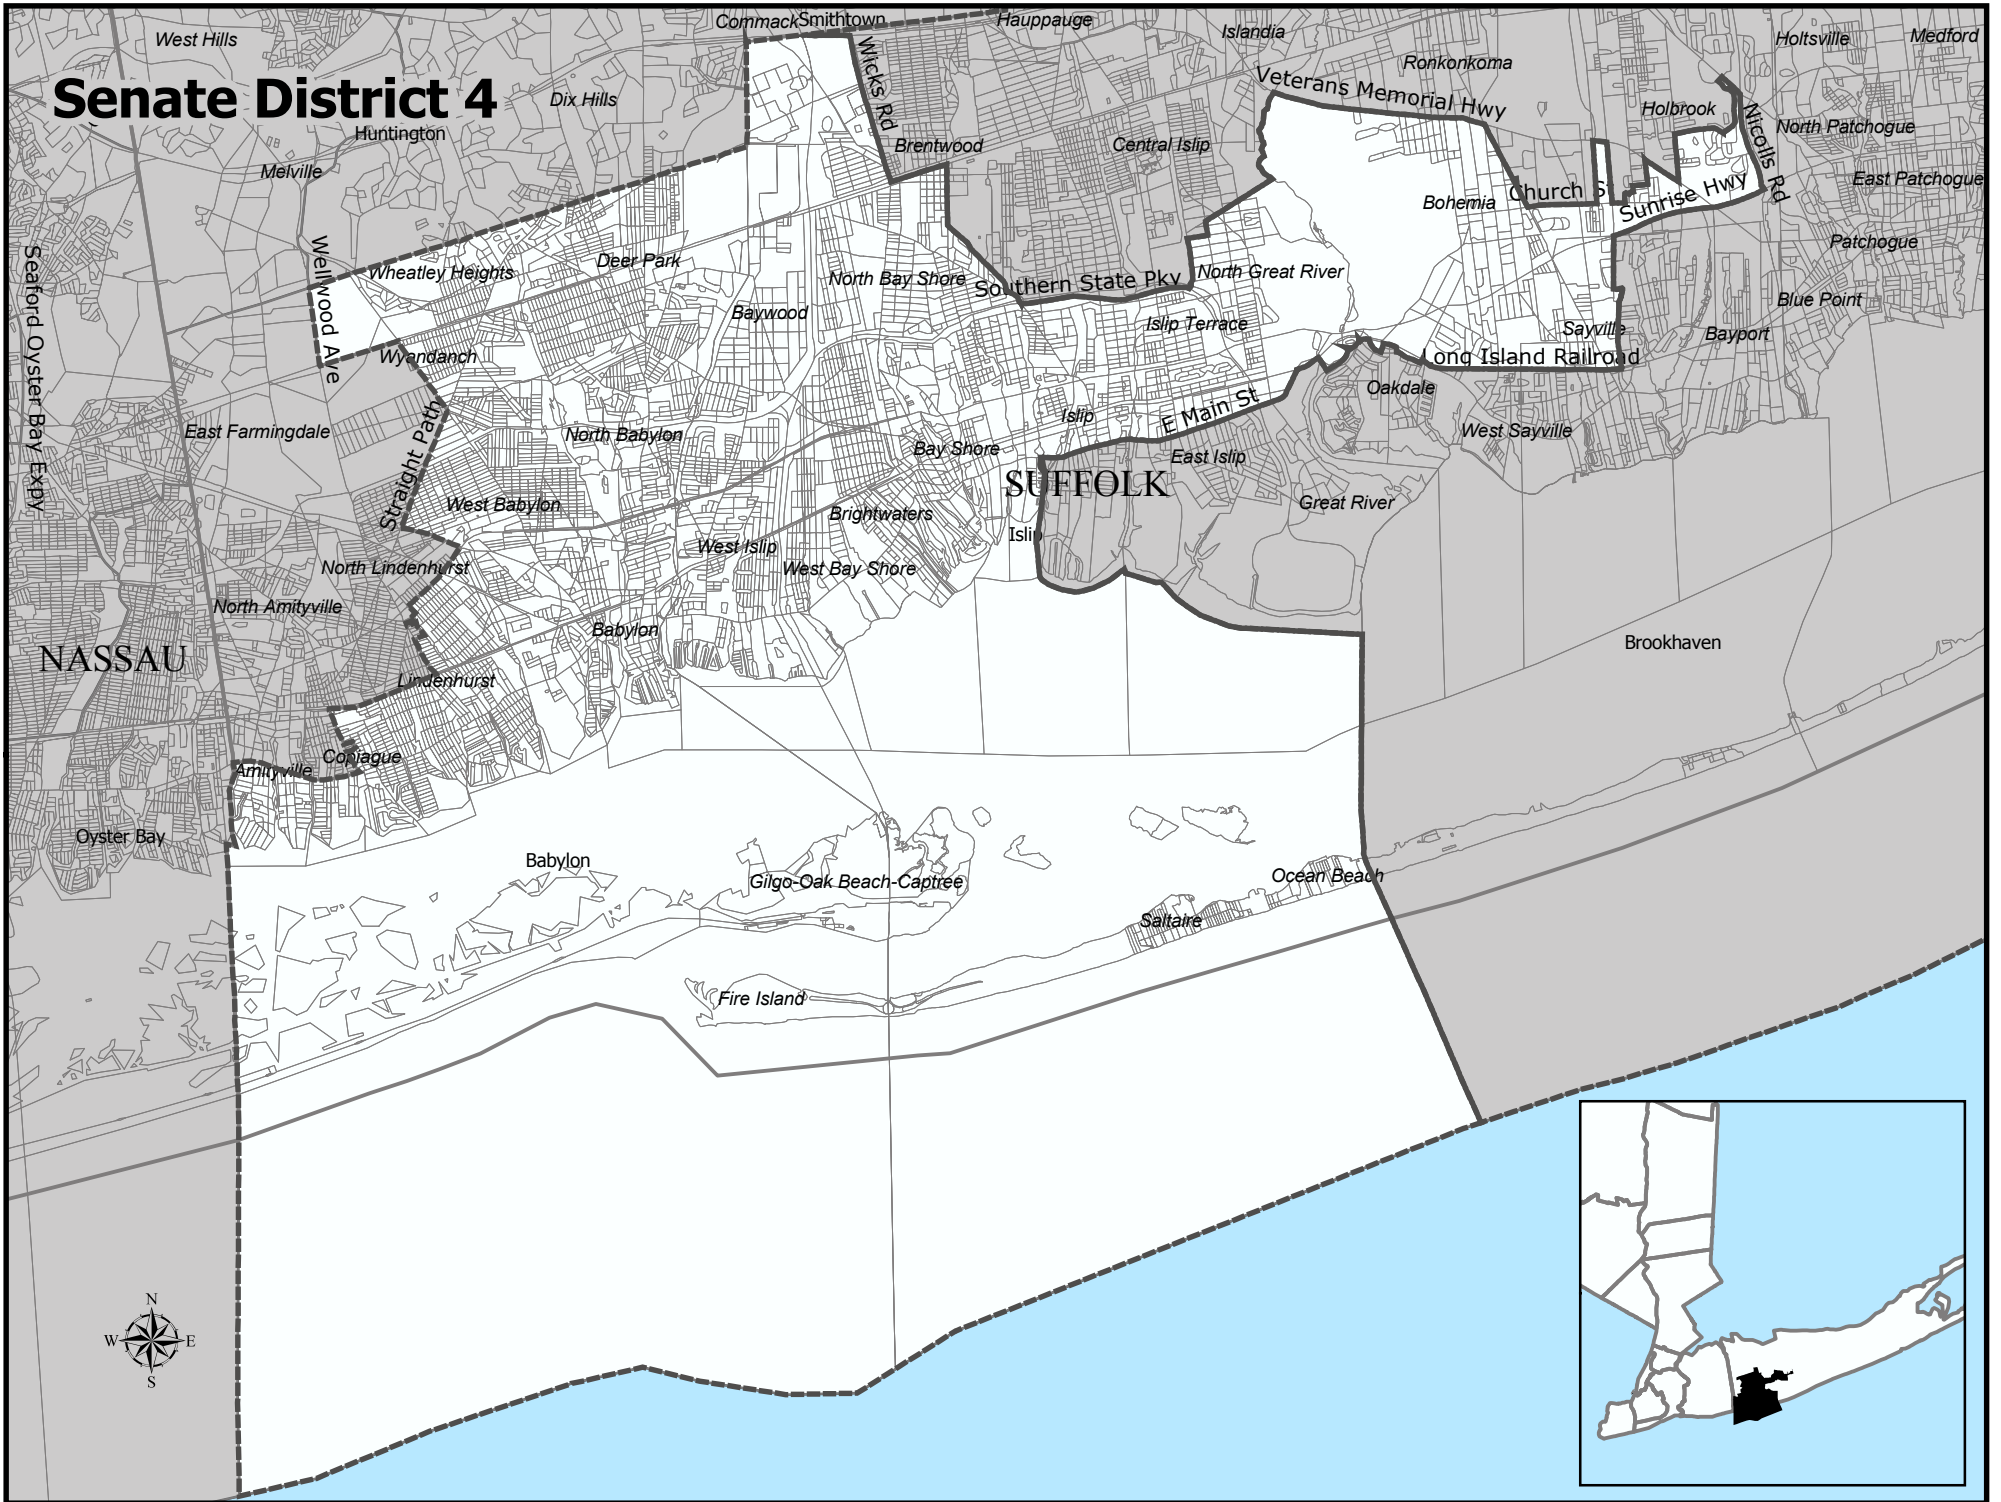

# Senate District 4

# Senate District 4

Total Population : 305,991  
Deviation : -81  
Dev. Percentage : -0.03

	NH White	NH Black	Hispanic	NH Amer Ind	NH Asian	NH Multi	NH Other
Total	226,603	28,406	39,739	416	5,754	4,521	552
Total %	74.06	9.28	12.99	0.14	1.88	1.48	0.18
Total18+	171,933	18,706	26,811	312	4,188	2,707	360
Total18%	76.41	8.31	11.92	0.14	1.86	1.20	0.16