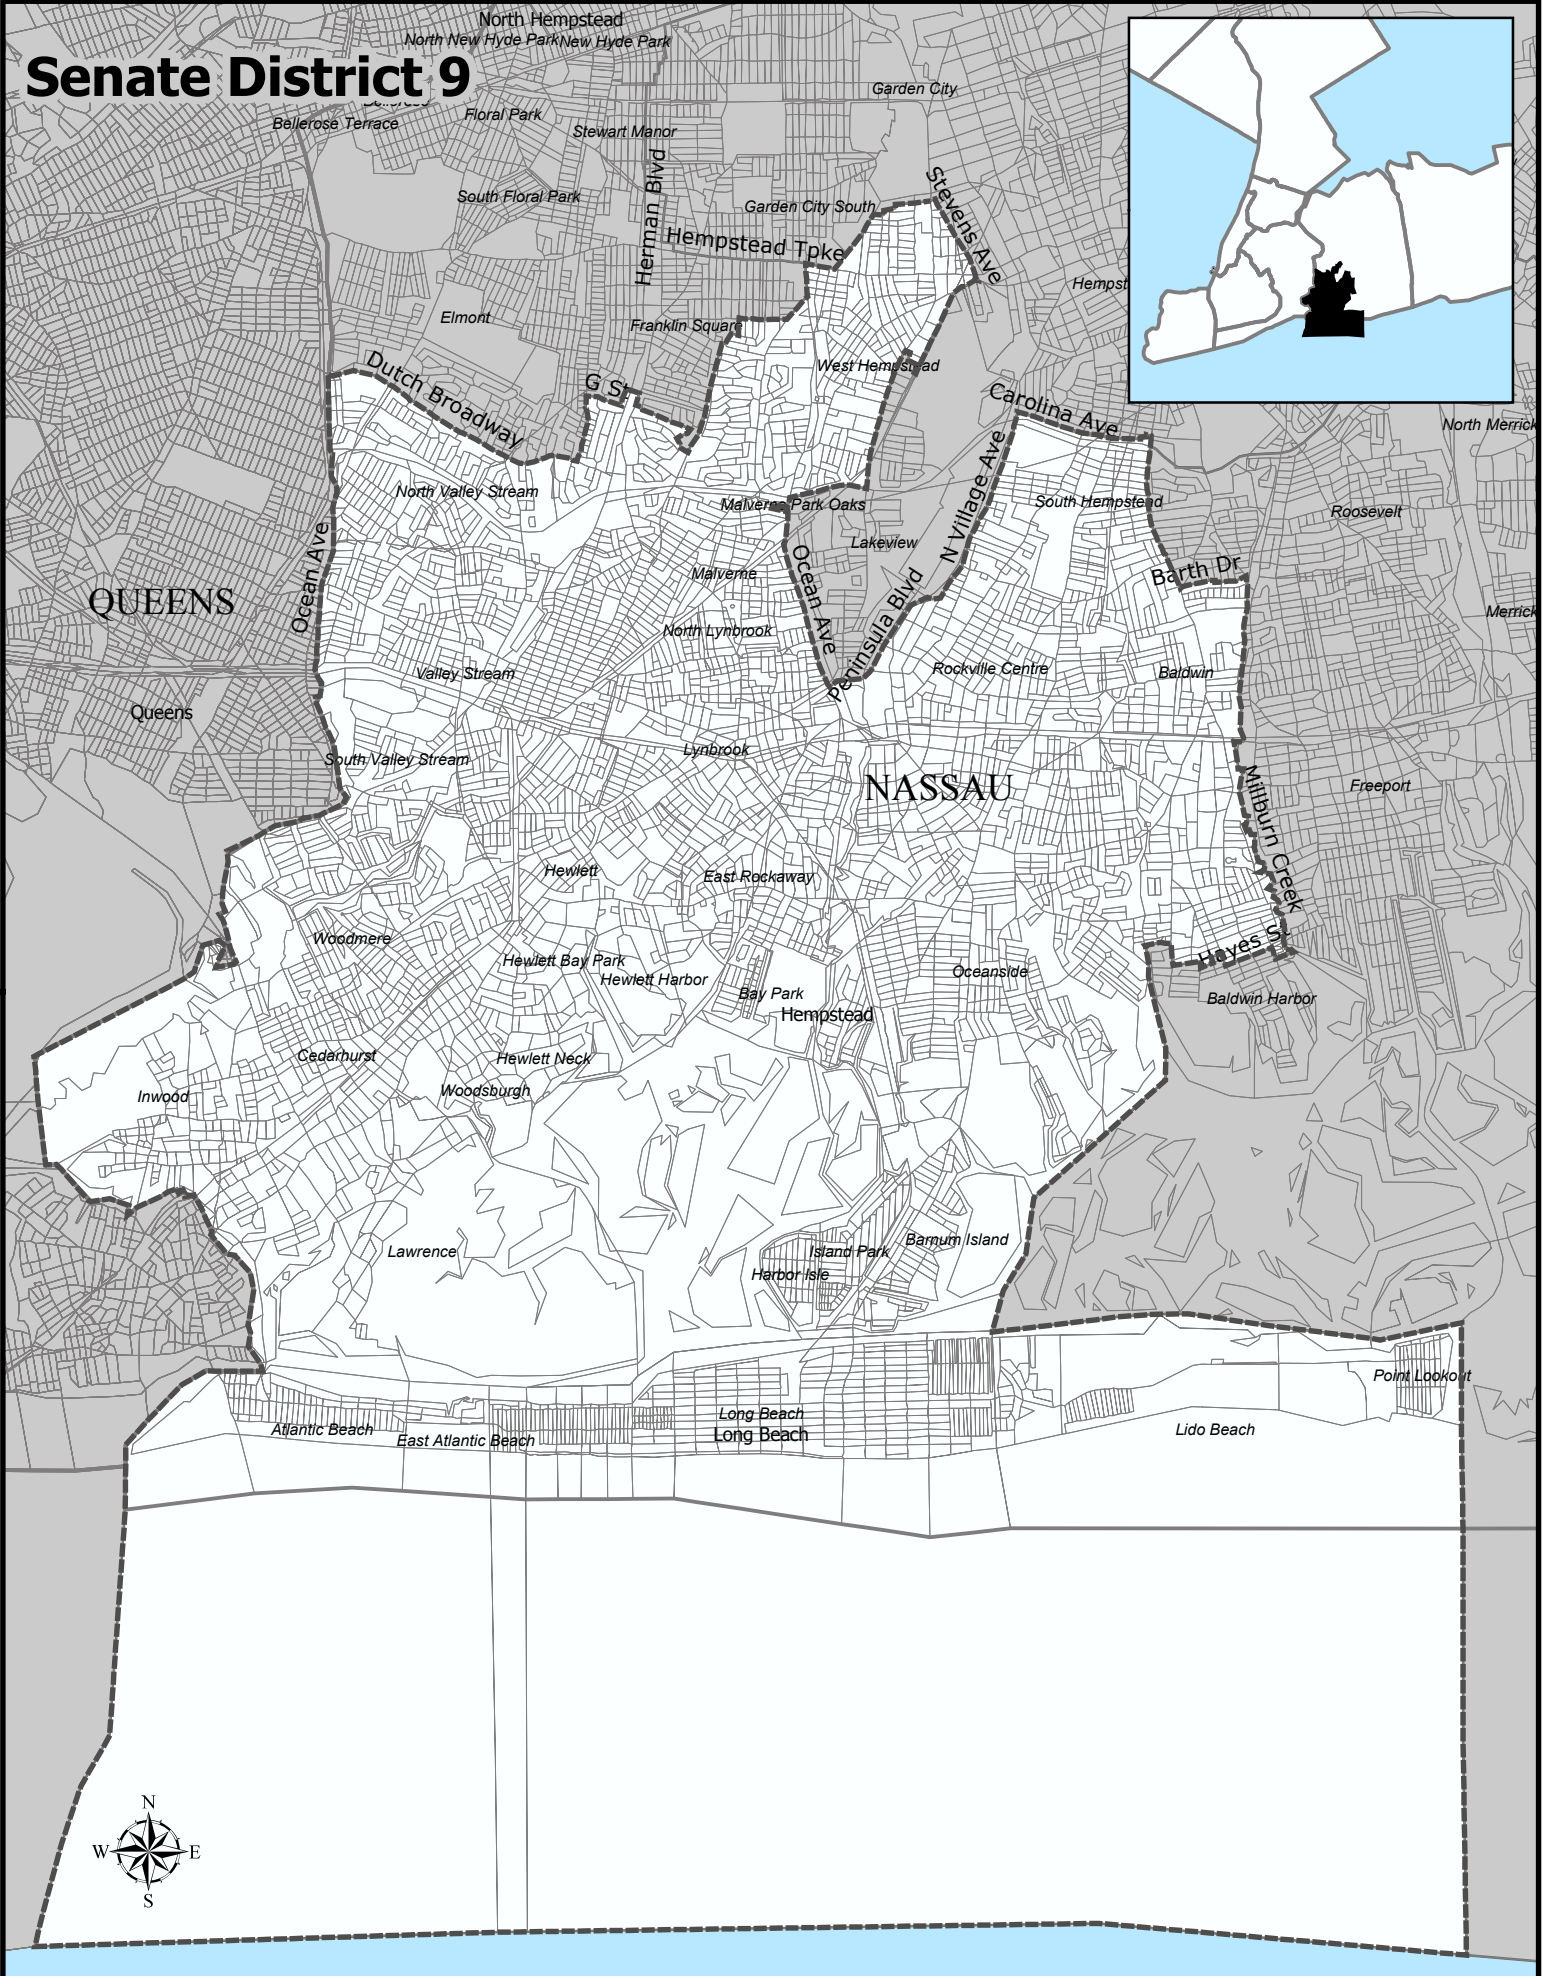

Senate District 9

QUEENS

NASSAU

Senate District 9

Total Population : 305,990
Deviation : -82
Dev. Percentage : -0.03

	NH White	NH Black	Hispanic	NH Amer Ind	NH Asian	NH Multi	NH Other
Total	243,201	18,341	28,422	274	11,027	3,706	1,019
Total %	79.48	5.99	9.29	0.09	3.60	1.21	0.33
Total18+	188,920	12,276	19,675	190	7,888	2,389	627
Total18%	81.44	5.29	8.48	0.08	3.40	1.03	0.27