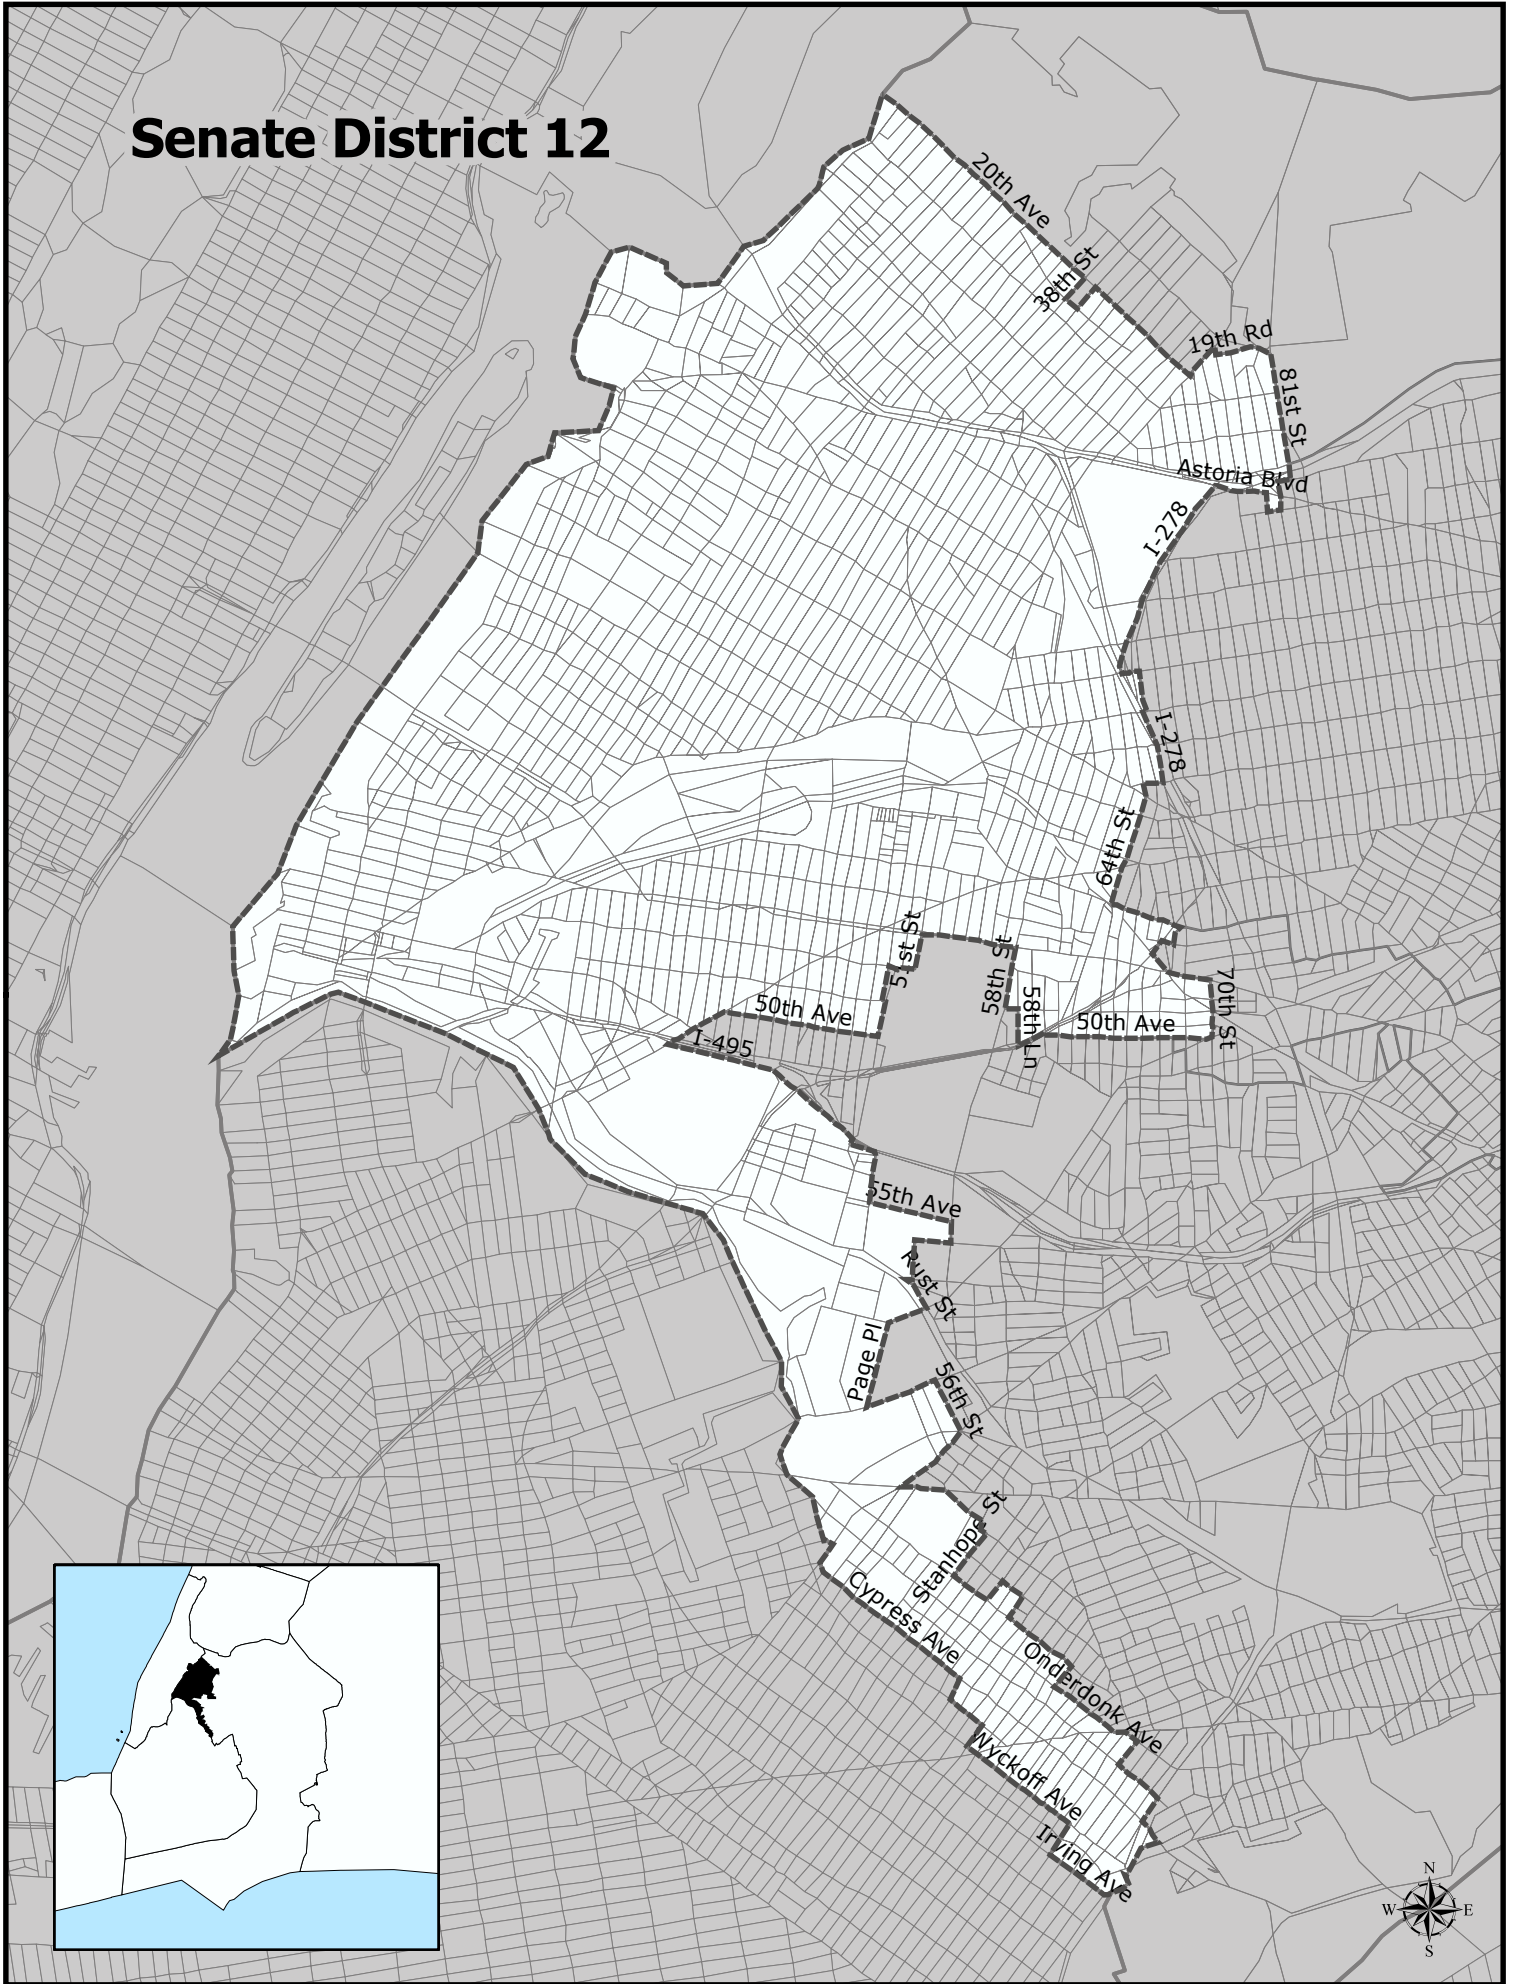

# Senate District 12

# Senate District 12

**Total Population : 318,484**  
**Deviation : 12,412**  
**Dev. Percentage : 4.06**

	NH White	NH Black	Hispanic	NH Amer Ind	NH Asian	NH Multi	NH Other
Total	123,056	16,508	105,325	635	53,337	16,201	3,422
Total %	38.64	5.18	33.07	0.20	16.75	5.09	1.07
Total18+	107,506	11,420	77,182	367	41,624	12,621	2,437
Total18%	42.47	4.51	30.49	0.14	16.44	4.99	0.96