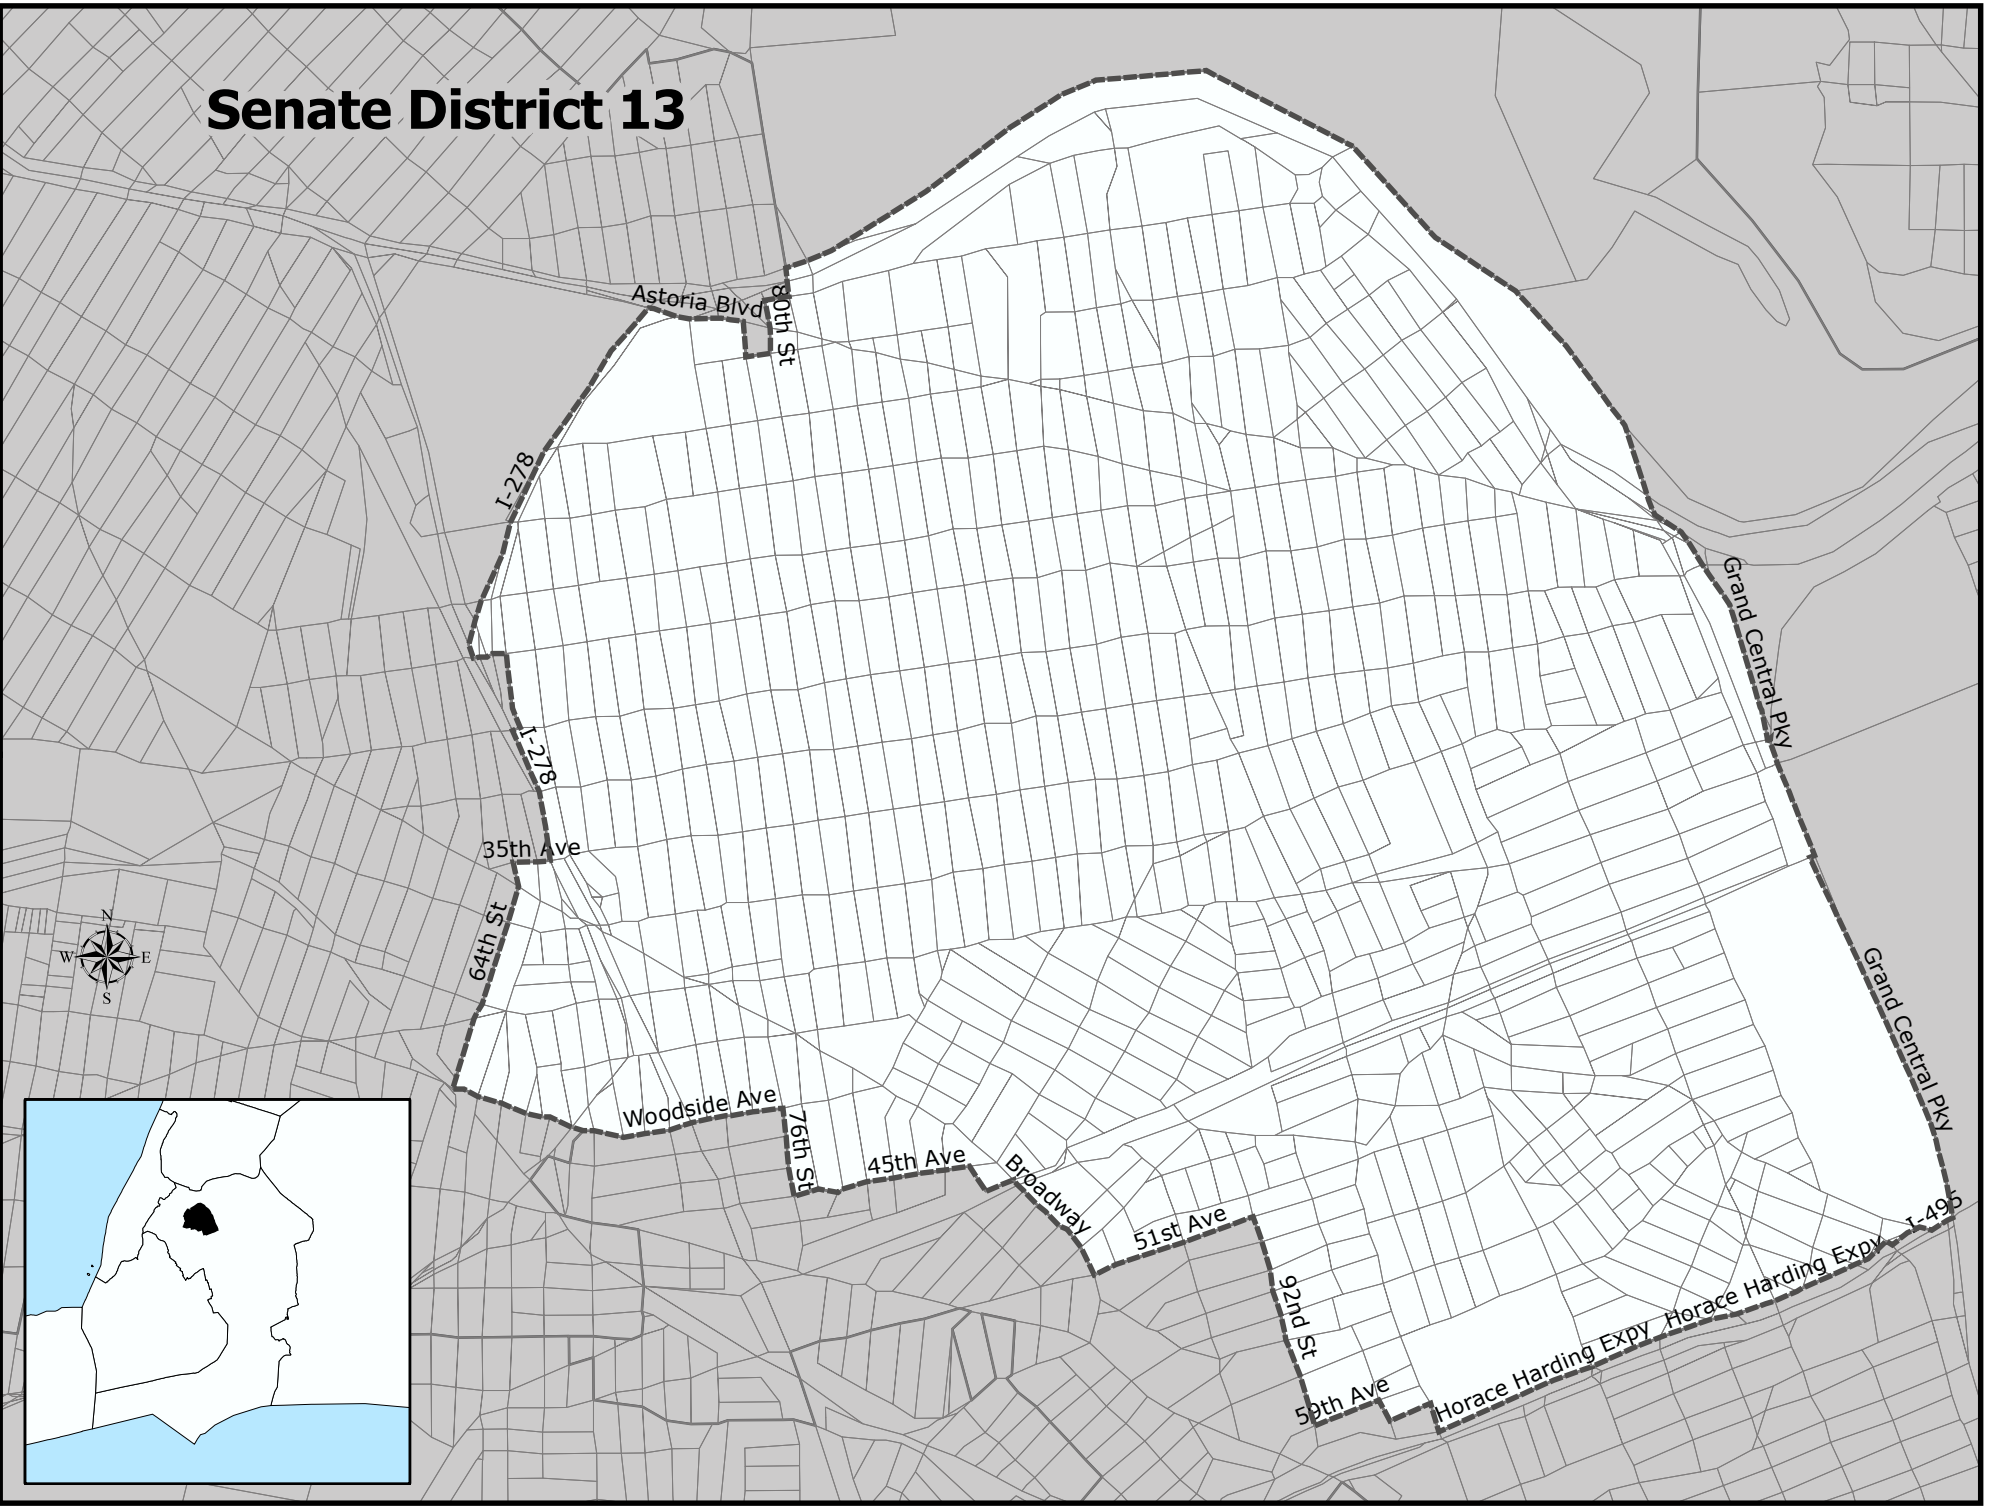

# Senate District 13

# Senate District 13

**Total Population : 318,484**  
**Deviation : 12,412**  
**Dev. Percentage : 4.06**

	NH White	NH Black	Hispanic	NH Amer Ind	NH Asian	NH Multi	NH Other
Total	38,855	29,037	178,014	716	61,700	8,253	1,909
Total %	12.20	9.12	55.89	0.22	19.37	2.59	0.60
Total18+	32,778	22,124	131,529	347	48,652	6,088	1,314
Total18%	13.50	9.11	54.16	0.14	20.04	2.51	0.54