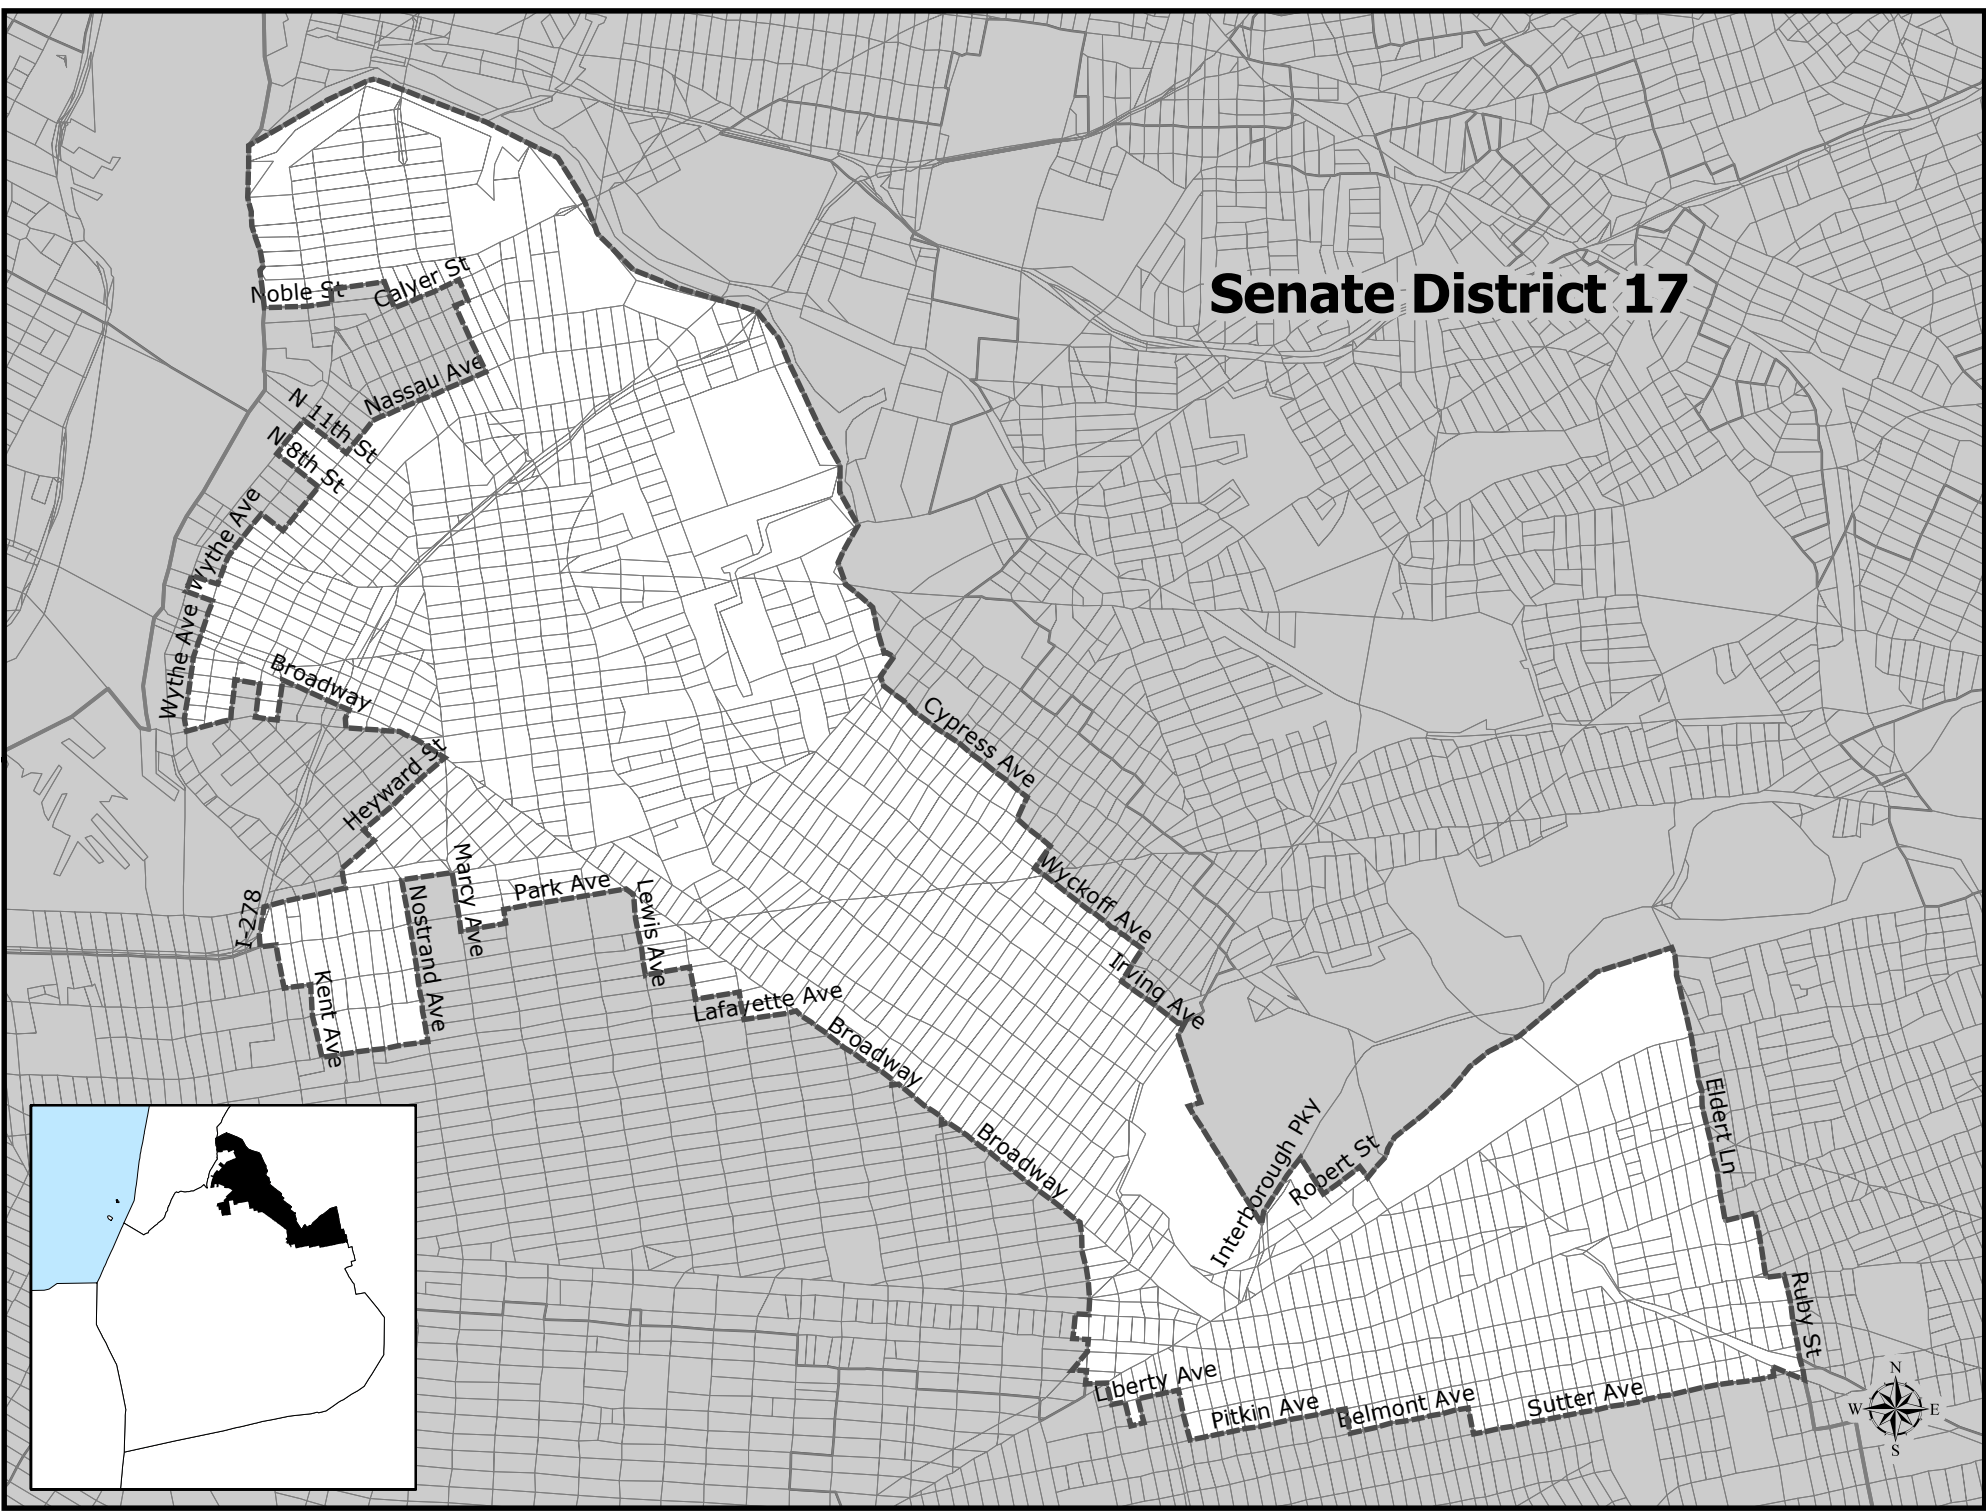

# Senate District 17

# Senate District 17

Total Population : 311,260  
Deviation : 5,188  
Dev. Percentage : 1.70

	NH White	NH Black	Hispanic	NH Amer Ind	NH Asian	NH Multi	NH Other
Total	50,881	58,337	175,415	995	13,586	8,323	3,723
Total %	16.35	18.74	56.36	0.32	4.36	2.67	1.20
Total18+	42,309	38,901	117,359	581	10,331	6,133	2,512
Total18%	19.40	17.83	53.80	0.27	4.74	2.81	1.15