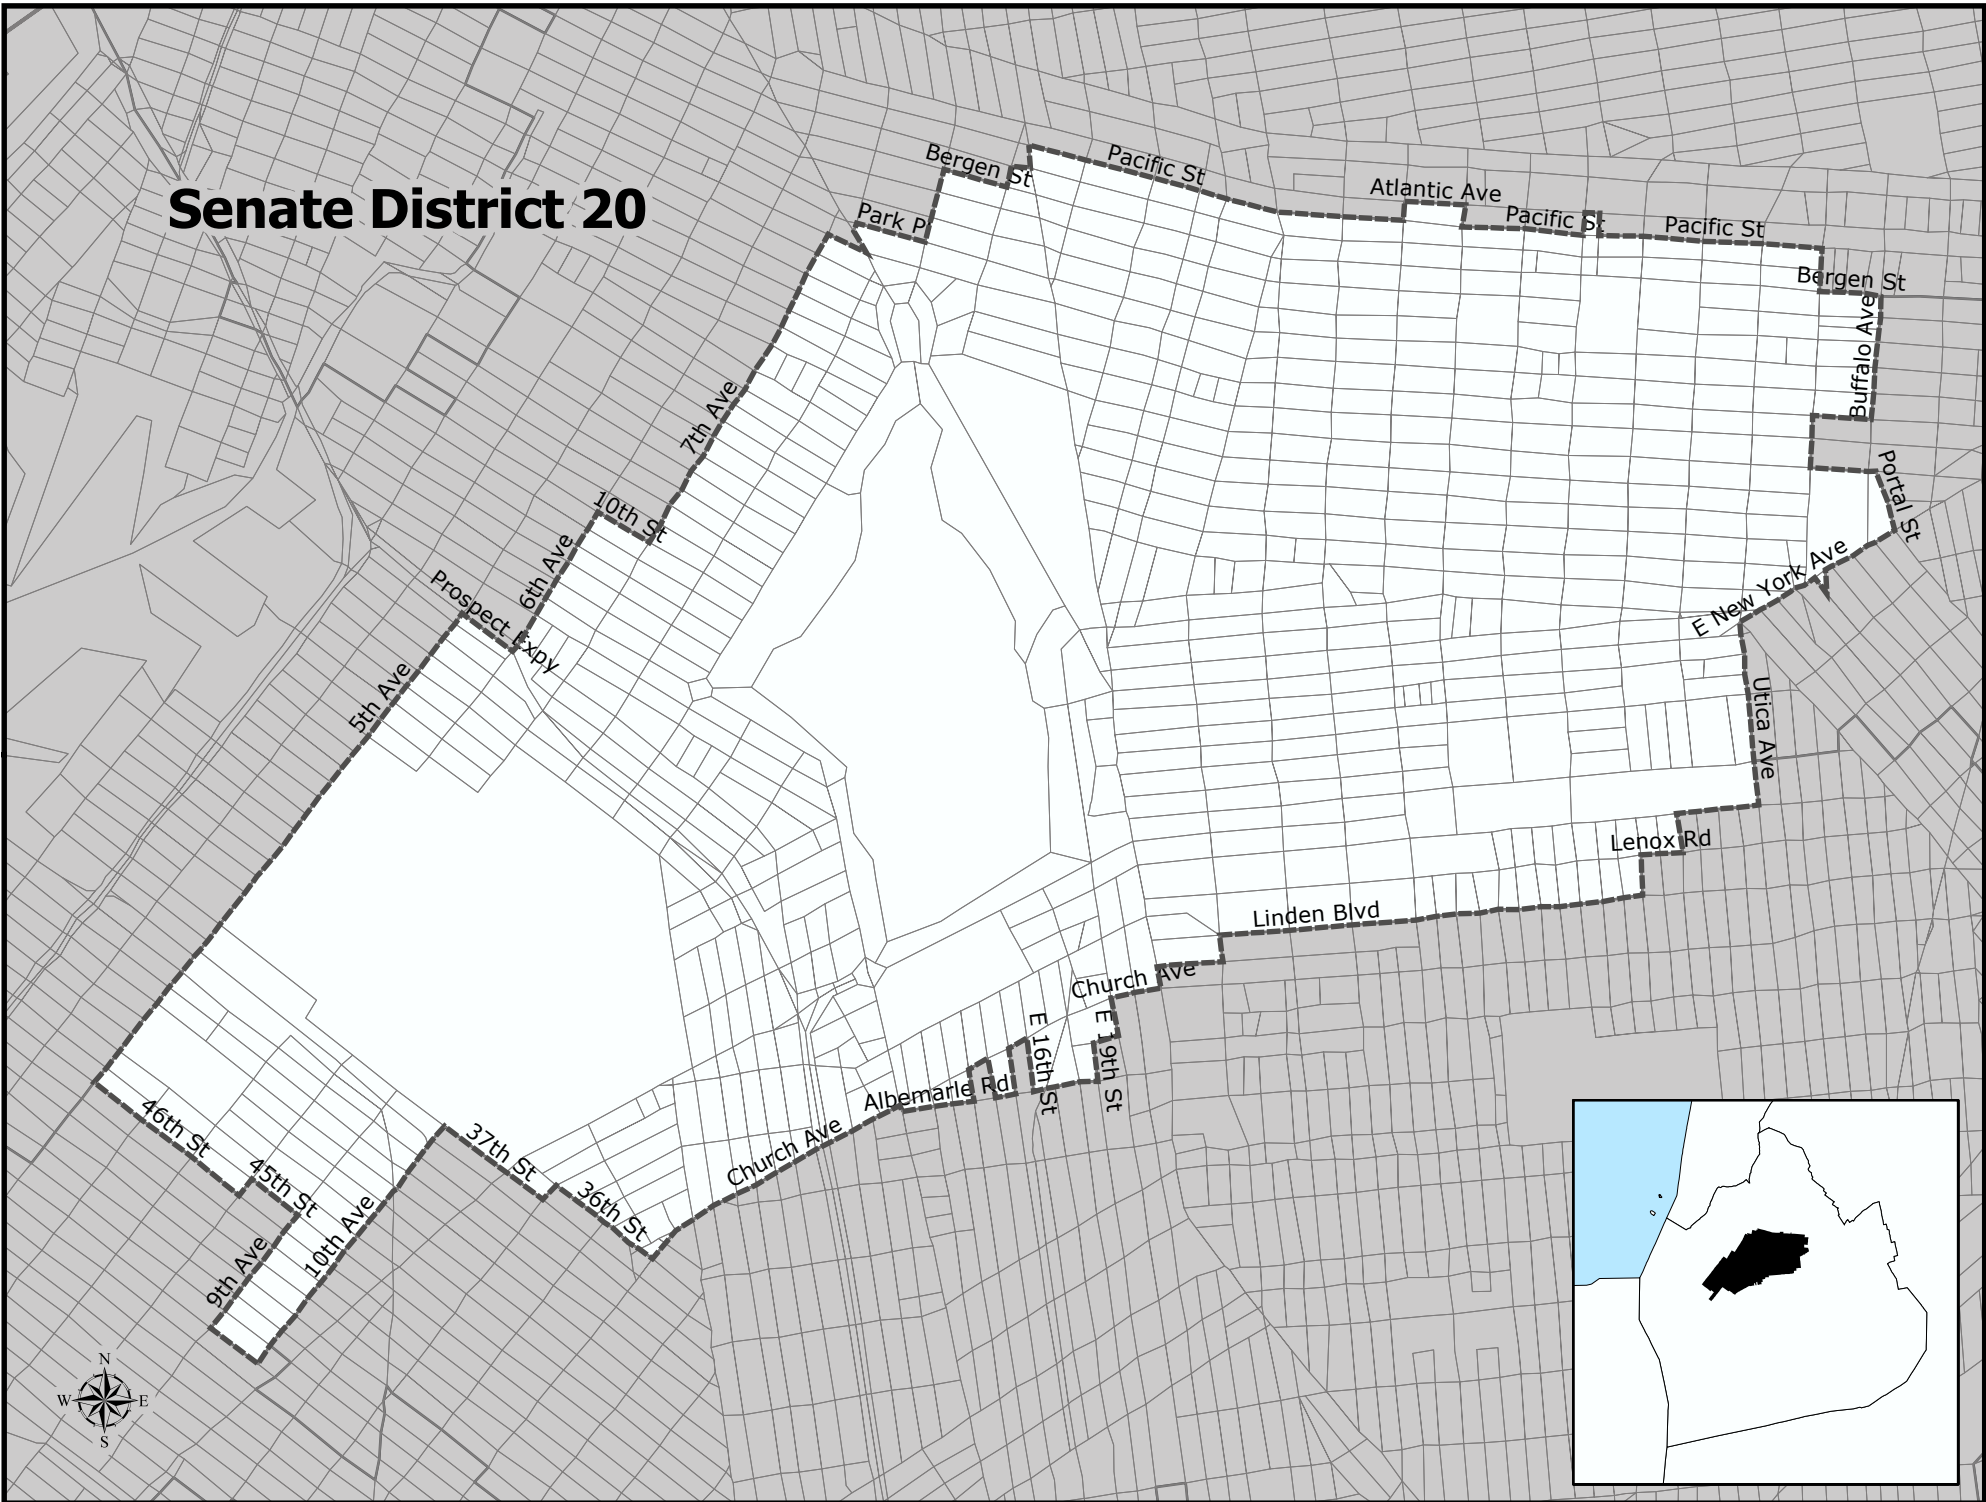

Senate District 20

Senate District 20

Total Population : 311,259
Deviation : 5,187
Dev. Percentage : 1.69

	NH White	NH Black	Hispanic	NH Amer Ind	NH Asian	NH Multi	NH Other
Total	59,891	179,983	46,573	585	13,563	8,504	2,160
Total %	19.24	57.82	14.96	0.19	4.36	2.73	0.69
Total18+	47,215	130,219	32,631	403	10,557	6,211	1,415
Total18%	20.65	56.95	14.27	0.18	4.62	2.72	0.62